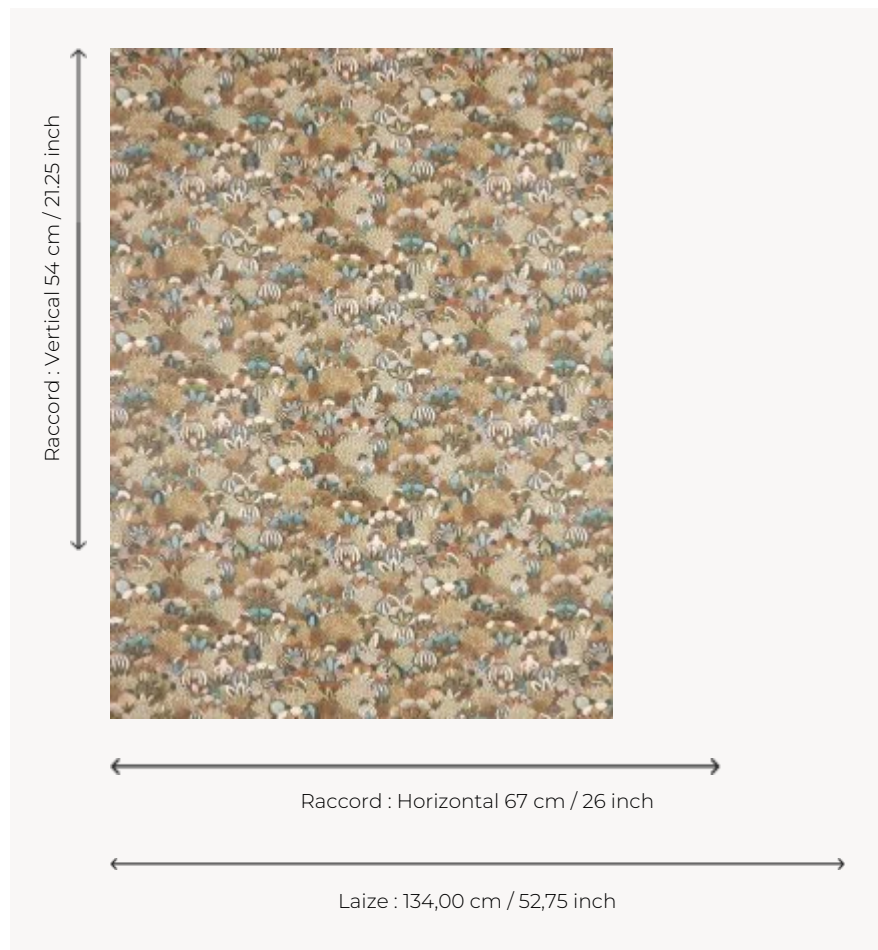

FP046002 ICHIKA

ICHIKA is a Japanese name meaning "thousand flowers", chosen for this charming flowerbed with countless blooms, created by Japanese artist Keiko Yanagisawa.

FP046002 - Terre

Pierre Frey

TYPE	Wide width printed wallpapers
SALES UNIT	Available per meter/yard
BACKING	NON WOVEN
COMPOSITION	-
WIDTH	134 cm / 52,75 inch
REPEAT	H: 67 cm - 26,00 inch V: 54 cm - 21,25 inch Straight repeat
WEIGHT	185 gr / m ²
CARE	 
TRIMMING	Pretrimmed
HANGING/REMOVING	Paste the wall Strippable
CERTIFICATIONS	EUROCLASS B-s1,d0 ASTM E84 Class A
NOTES	Good lightfastness Flame retardant backing
INFORMATION	Use the trim & join marks during installation. Double-cut installation.
BOOK	F9979PPFREY44

2 Colors

FP046001
Vert

FP046002
Terre