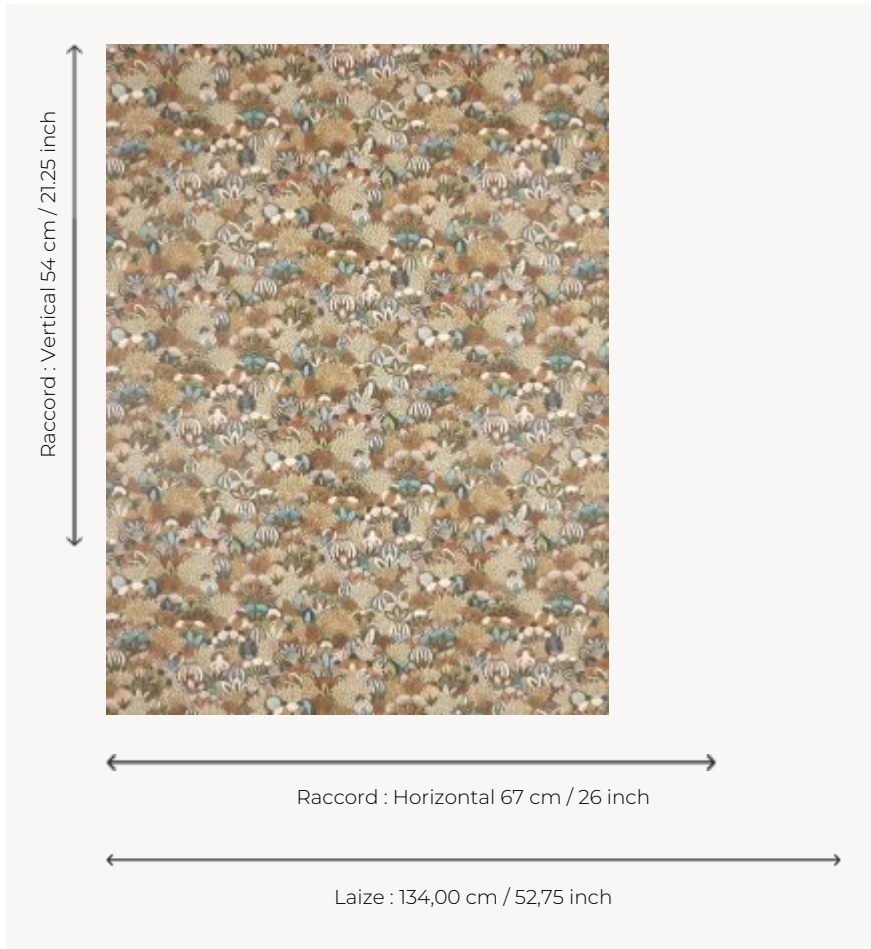

FP046002 ICHIKA

ICHIKA is a Japanese name meaning "thousand flowers", chosen for this charming flowerbed with countless blooms, created by Japanese artist Keiko Yanagisawa.

FP046002 - Terre

Pierre Frey

TYPE	Wide width printed wallpapers
SALES UNIT	Available per meter/yard
BACKING	NON WOVEN
COMPOSITION	-
WIDTH	134 cm / 52,75 inch
REPEAT	H: 67 cm - 26,00 inch V: 54 cm - 21,25 inch Straight repeat
WEIGHT	185 gr / m ²
CARE	
TRIMMING	Pretrimmed
HANGING/REMOVING	Paste the wall Strippable
CERTIFICATIONS	EUROCLASS B-s1,d0 ASTM E84 Class A
NOTES	Good lightfastness Flame retardant backing
INFORMATION	Use the trim & join marks during installation. Double-cut installation.
BOOK	F9979PPFREY44

2 Colors

FP046001
Vert

FP046002
Terre