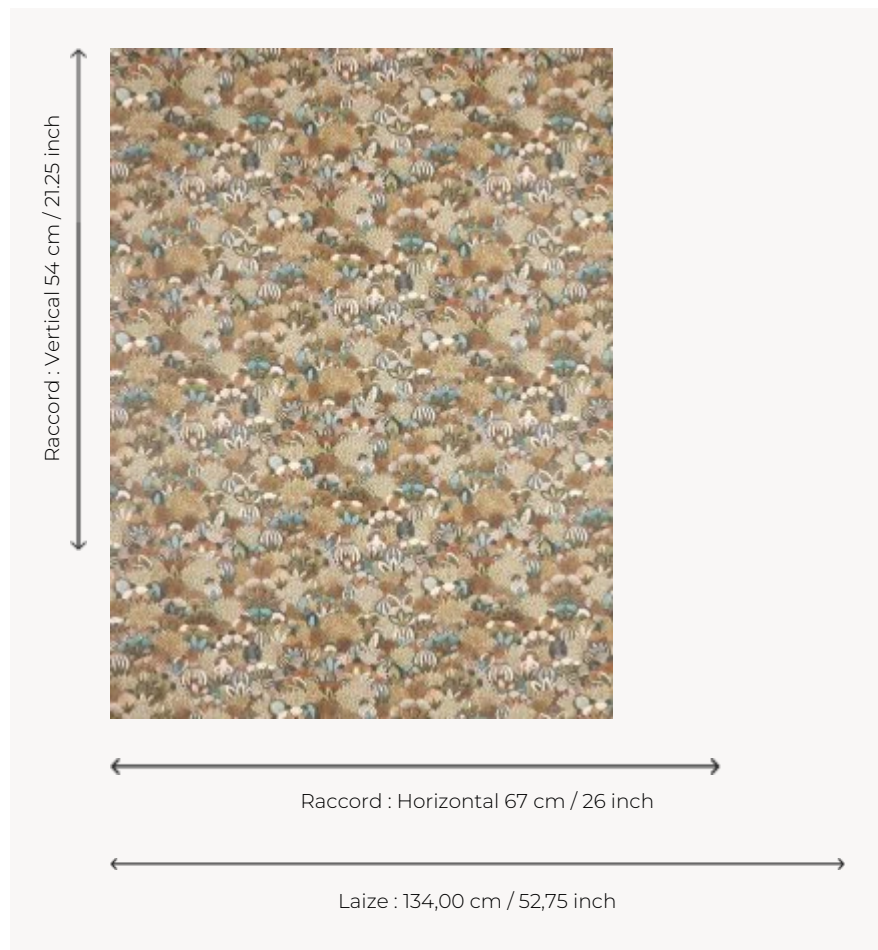

FP046002 ICHIKA

ICHIKA is a Japanese name meaning "thousand flowers", chosen for this charming flowerbed with countless blooms, created by Japanese artist Keiko Yanagisawa.

FP046002 - Terre

Pierre Frey

TYPE	Wide width printed wallpapers
SALES UNIT	Available per meter/yard
BACKING	NON WOVEN
COMPOSITION	-
WIDTH	134 cm / 52,75 inch
REPEAT	H: 67 cm - 26,00 inch V: 54 cm - 21,25 inch Straight repeat
WEIGHT	185 gr / m ²
CARE	
TRIMMING	Pretrimmed
HANGING/REMOVING	Paste the wall Strippable
CERTIFICATIONS	EUROCLASS B-s1,d0 ASTM E84 Class A
NOTES	Good lightfastness Flame retardant backing
INFORMATION	Use the trim & join marks during installation. Double-cut installation.
BOOK	F9979PPFREY44

2 Colors

FP046001
Vert

FP046002
Terre