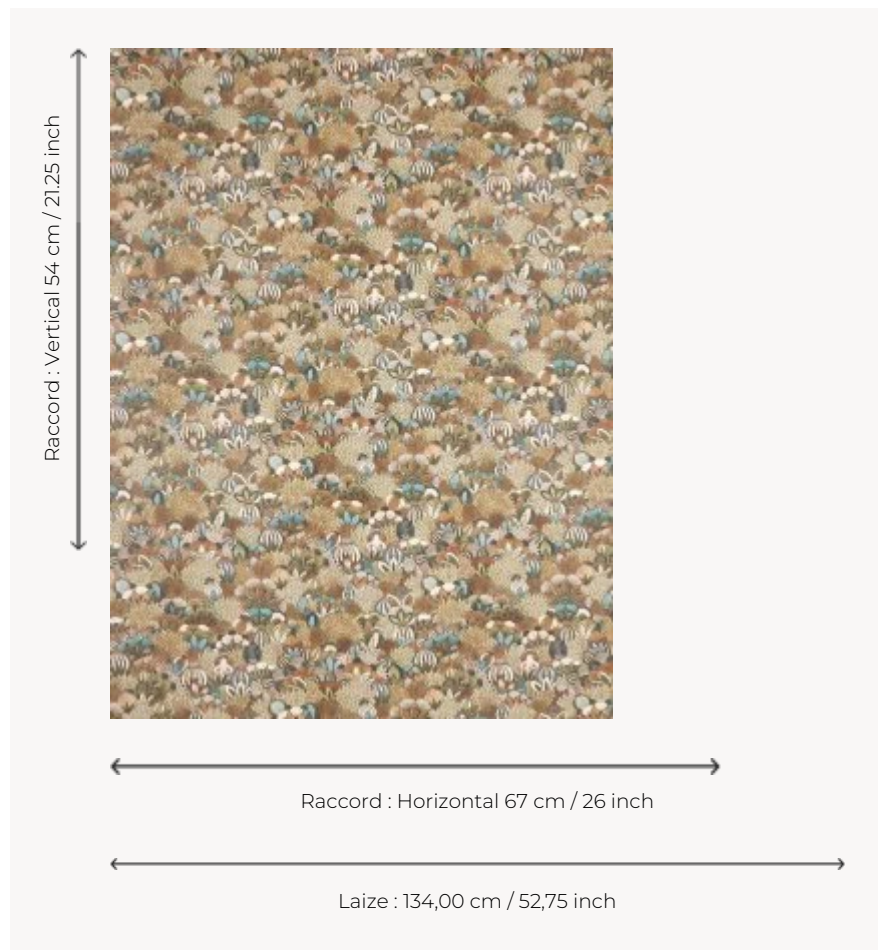

FP046002 ICHIKA

ICHIKA is a Japanese name meaning "thousand flowers", chosen for this charming flowerbed with countless blooms, created by Japanese artist Keiko Yanagisawa.

FP046002 - Terre

Pierre Frey

| | |
|-------------------------|---|
| TYPE | Wide width printed wallpapers |
| SALES UNIT | Available per meter/yard |
| BACKING | NON WOVEN |
| COMPOSITION | - |
| WIDTH | 134 cm / 52,75 inch |
| REPEAT | H: 67 cm - 26,00 inch V: 54 cm - 21,25 inch Straight repeat |
| WEIGHT | 185 gr / m ² |
| CARE |  |
| TRIMMING | Pretrimmed |
| HANGING/REMOVING | Paste the wall Strippable |
| CERTIFICATIONS | EUROCLASS B-s1,d0 ASTM E84 Class A |
| NOTES | Good lightfastness Flame retardant backing |
| INFORMATION | Use the trim & join marks during installation. Double-cut installation. |
| BOOK | F9979PPFREY44 |

2 Colors

FP046001
Vert

FP046002
Terre