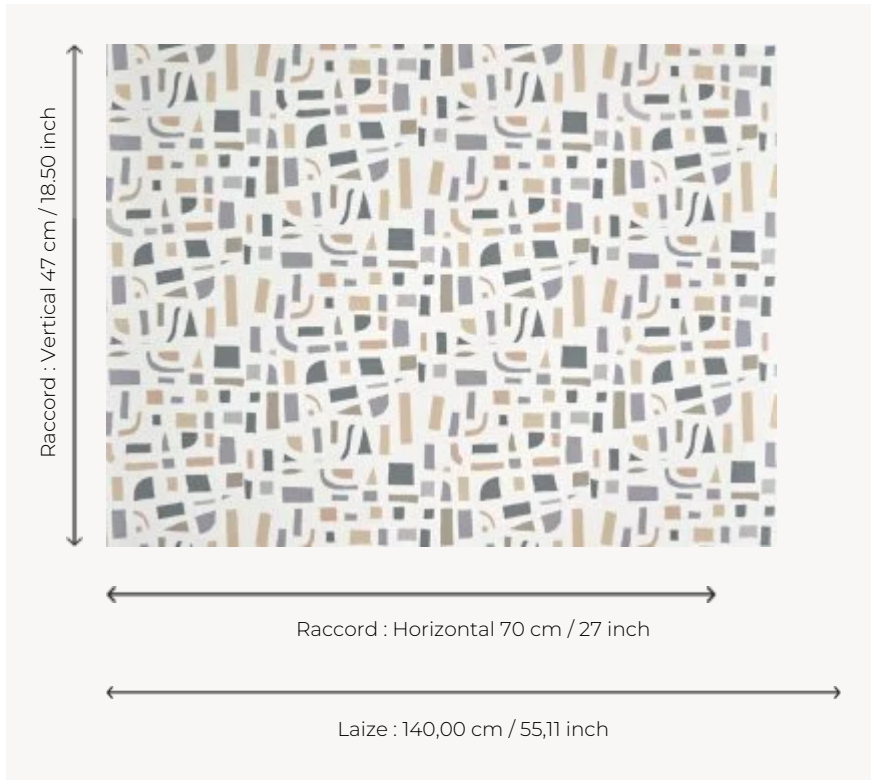

FP049001 SUKI

SUKI means "to love" in Japanese. Flat tints of colour suggesting a labyrinth, a city seen from above, an abstract work... let your imagination take over. Hand screen printing of a drawing by Japanese artist Naoki Kawano.

FP049001 - Galet

Pierre Frey

TYPE	Wide width printed wallpapers
SALES UNIT	Available per meter/yard
BACKING	NON WOVEN
COMPOSITION	-
WIDTH	140 cm / 55,11 inch
REPEAT	H: 70 cm - 27,00 inch V: 47 cm - 18,50 inch Straight repeat
WEIGHT	160 gr / m ²
CARE	
TRIMMING	Trimmed
HANGING/REMOVING	Paste the wall Wet removable
CERTIFICATIONS	EUROCLASS B-s1,d0 ASTM E84 Class A
NOTES	Hand screen printed
BOOK	F9979PPFREY44

3 Colors

FP049001
Galet

FP049002
Epice

FP049003
Ocean