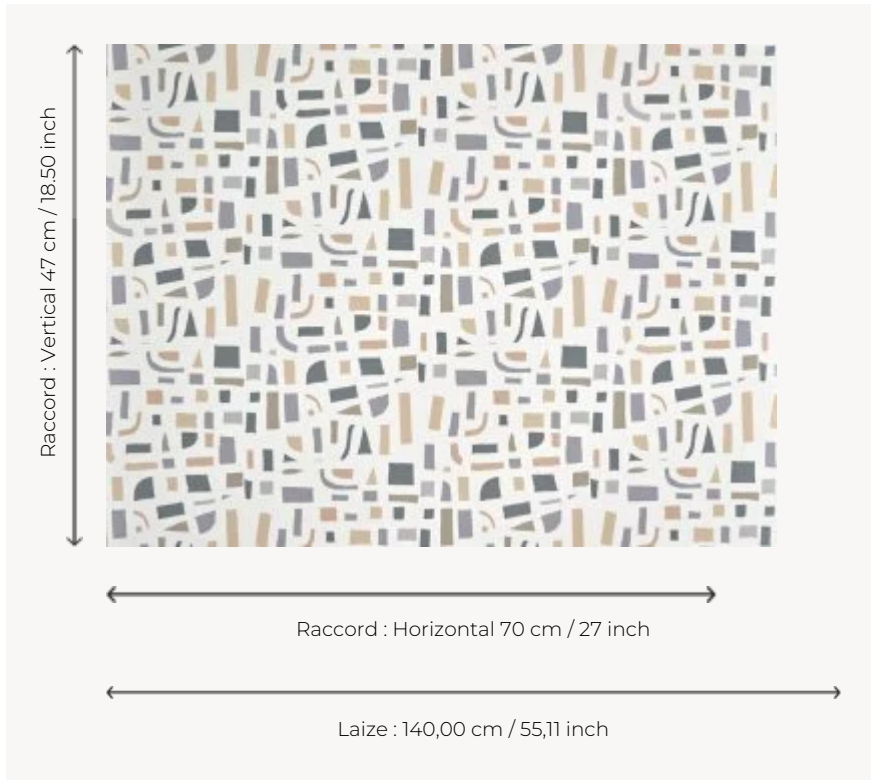

## FP049001 SUKI

SUKI means "to love" in Japanese. Flat tints of colour suggesting a labyrinth, a city seen from above, an abstract work... let your imagination take over. Hand screen printing of a drawing by Japanese artist Naoki Kawano.

### Pierre Frey

|                         |   |
|-------------------------|---|
| <b>TYPE</b>             | Wide width printed wallpapers   |
| <b>SALES UNIT</b>       | Available per meter/yard  |
| <b>BACKING</b>          | NON WOVEN   |
| <b>COMPOSITION</b>      | -   |
| <b>WIDTH</b>            | 140 cm / 55,11 inch   |
| <b>REPEAT</b>           | H: 70 cm - 27,00 inch<br>V: 47 cm - 18,50 inch<br>Straight repeat                   |
| <b>WEIGHT</b>           | 160 gr / m <sup>2</sup>   |
| <b>CARE</b>             |  |
| <b>TRIMMING</b>         | Trimmed   |
| <b>HANGING/REMOVING</b> | Paste the wall<br>Wet removable   |
| <b>CERTIFICATIONS</b>   | EUROCLASS B-s1,d0<br>ASTM E84 Class A   |
| <b>NOTES</b>            | Hand screen printed   |
| <b>BOOK</b>             | F9979PPFREY44   |

### 3 Colors

FP049001  
Galet

FP049002  
Epice

FP049003  
Ocean