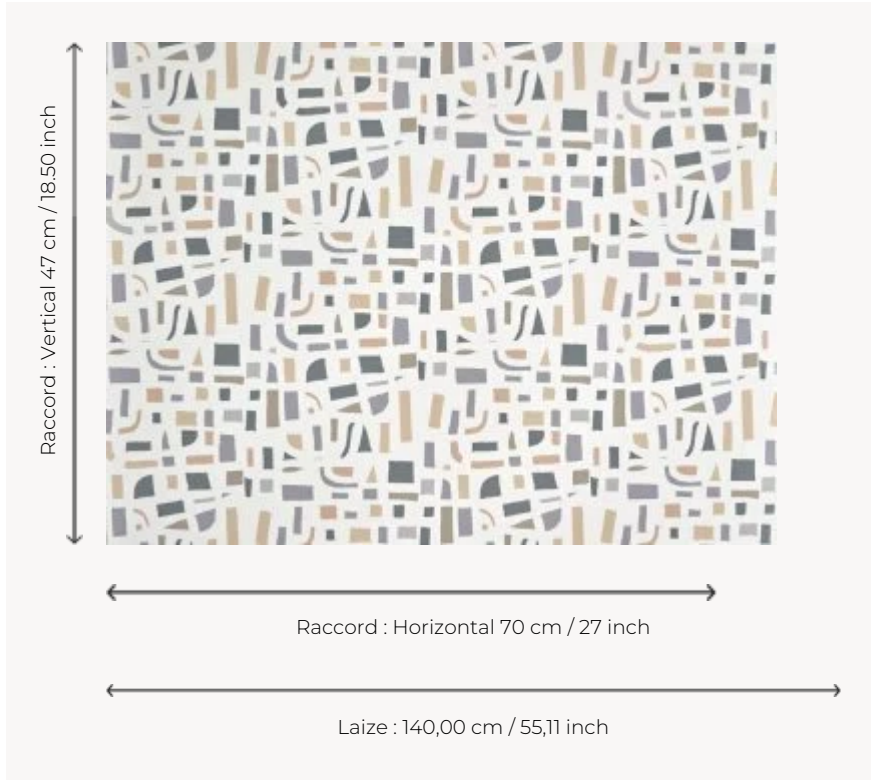

## FP049001 SUKI

SUKI means "to love" in Japanese. Flat tints of colour suggesting a labyrinth, a city seen from above, an abstract work... let your imagination take over. Hand screen printing of a drawing by Japanese artist Naoki Kawano.

### Pierre Frey

<b>TYPE</b>	Wide width printed wallpapers
<b>SALES UNIT</b>	Available per meter/yard
<b>BACKING</b>	NON WOVEN
<b>COMPOSITION</b>	-
<b>WIDTH</b>	140 cm / 55,11 inch
<b>REPEAT</b>	H: 70 cm - 27,00 inch V: 47 cm - 18,50 inch Straight repeat
<b>WEIGHT</b>	160 gr / m <sup>2</sup>
<b>CARE</b>	
<b>TRIMMING</b>	Trimmed
<b>HANGING/REMOVING</b>	Paste the wall Wet removable
<b>CERTIFICATIONS</b>	EUROCLASS B-s1,d0 ASTM E84 Class A
<b>NOTES</b>	Hand screen printed
<b>BOOK</b>	F9979PPFREY44

## 3 Colors

FP049001  
Galet

FP049002  
Epice

FP049003  
Ocean