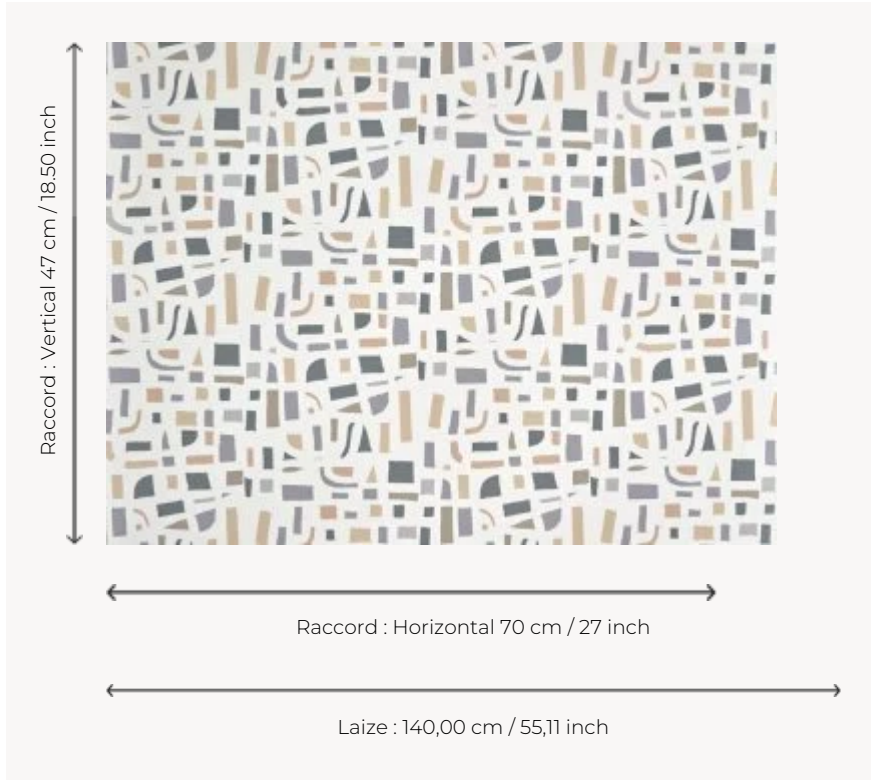

## FP049001 SUKI

SUKI means "to love" in Japanese. Flat tints of colour suggesting a labyrinth, a city seen from above, an abstract work... let your imagination take over. Hand screen printing of a drawing by Japanese artist Naoki Kawano.

### Pierre Frey

<b>TYPE</b>	Wide width printed wallpapers
<b>SALES UNIT</b>	Available per meter/yard
<b>BACKING</b>	NON WOVEN
<b>COMPOSITION</b>	-
<b>WIDTH</b>	140 cm / 55,11 inch
<b>REPEAT</b>	H: 70 cm - 27,00 inch V: 47 cm - 18,50 inch Straight repeat
<b>WEIGHT</b>	160 gr / m <sup>2</sup>
<b>CARE</b>	
<b>TRIMMING</b>	Trimmed
<b>HANGING/REMOVING</b>	Paste the wall Wet removable
<b>CERTIFICATIONS</b>	EUROCLASS B-s1,d0 ASTM E84 Class A
<b>NOTES</b>	Hand screen printed
<b>BOOK</b>	F9979PPFREY44

### 3 Colors

FP049001  
Galet

FP049002  
Epice

FP049003  
Ocean