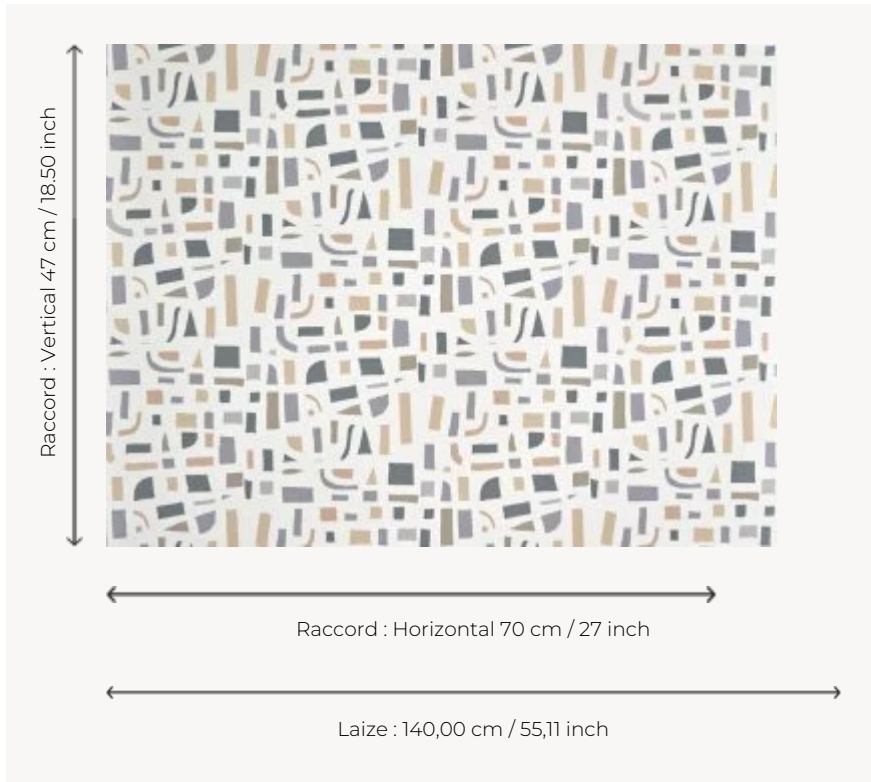

FP049001 SUKI

SUKI means "to love" in Japanese. Flat tints of colour suggesting a labyrinth, a city seen from above, an abstract work... let your imagination take over. Hand screen printing of a drawing by Japanese artist Naoki Kawano.

FP049001 - Galet

Pierre Frey

TYPE	Wide width printed wallpapers
SALES UNIT	Available per meter/yard
BACKING	NON WOVEN
COMPOSITION	-
WIDTH	140 cm / 55,11 inch
REPEAT	H: 70 cm - 27,00 inch V: 47 cm - 18,50 inch Straight repeat
WEIGHT	160 gr / m ²
CARE	
TRIMMING	Trimmed
HANGING/REMOVING	Paste the wall Wet removable
CERTIFICATIONS	EUROCLASS B-s1,d0 ASTM E84 Class A
NOTES	Hand screen printed
BOOK	F9979PPFREY44

3 Colors

FP049001
Galet

FP049002
Epice

FP049003
Ocean