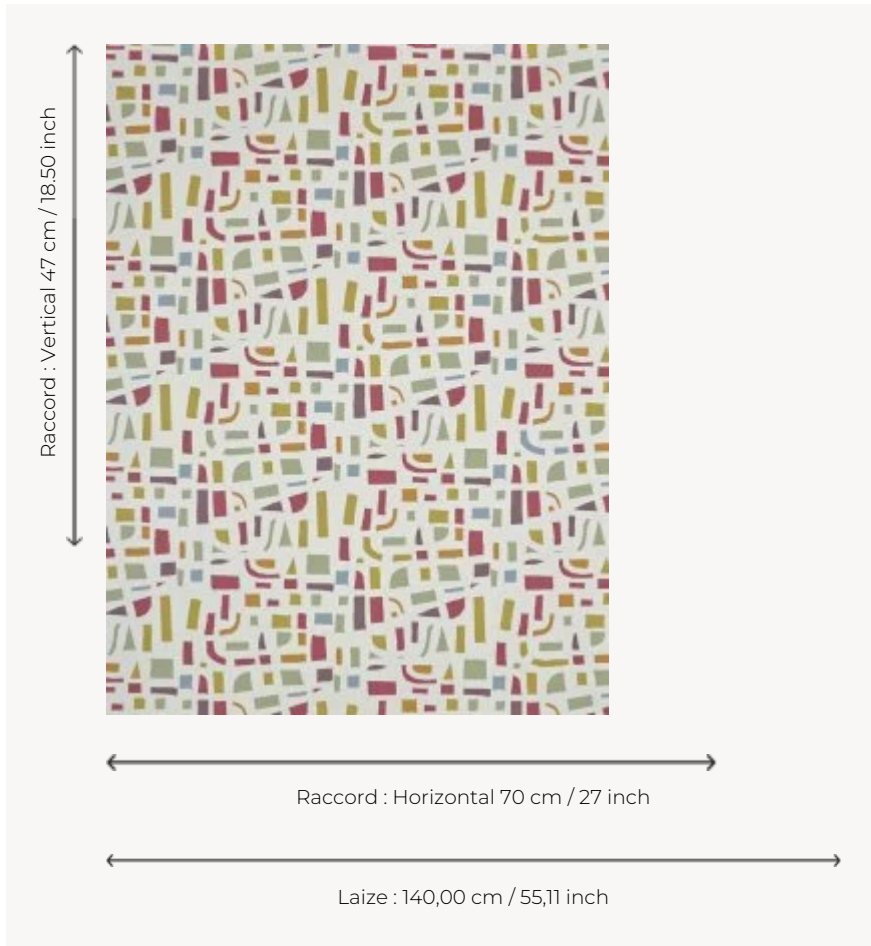

FP049002 SUKI

SUKI means "to love" in Japanese. Flat tints of colour suggesting a labyrinth, a city seen from above, an abstract work... let your imagination take over. Hand screen printing of a drawing by Japanese artist Naoki Kawano.

FP049002 - Epice

Pierre Frey

TYPE	Wide width printed wallpapers
SALES UNIT	Available per meter/yard
BACKING	NON WOVEN
COMPOSITION	-
WIDTH	140 cm / 55,11 inch
REPEAT	H: 70 cm - 27,00 inch V: 47 cm - 18,50 inch Straight repeat
WEIGHT	160 gr / m ²
CARE	
TRIMMING	Trimmed
HANGING/REMOVING	Paste the wall Wet removable
CERTIFICATIONS	EUROCLASS B-s1,d0 ASTM E84 Class A
NOTES	Hand screen printed
BOOK	F9979PPFREY44

3 Colors

FP049001
Galet

FP049002
Epice

FP049003
Ocean