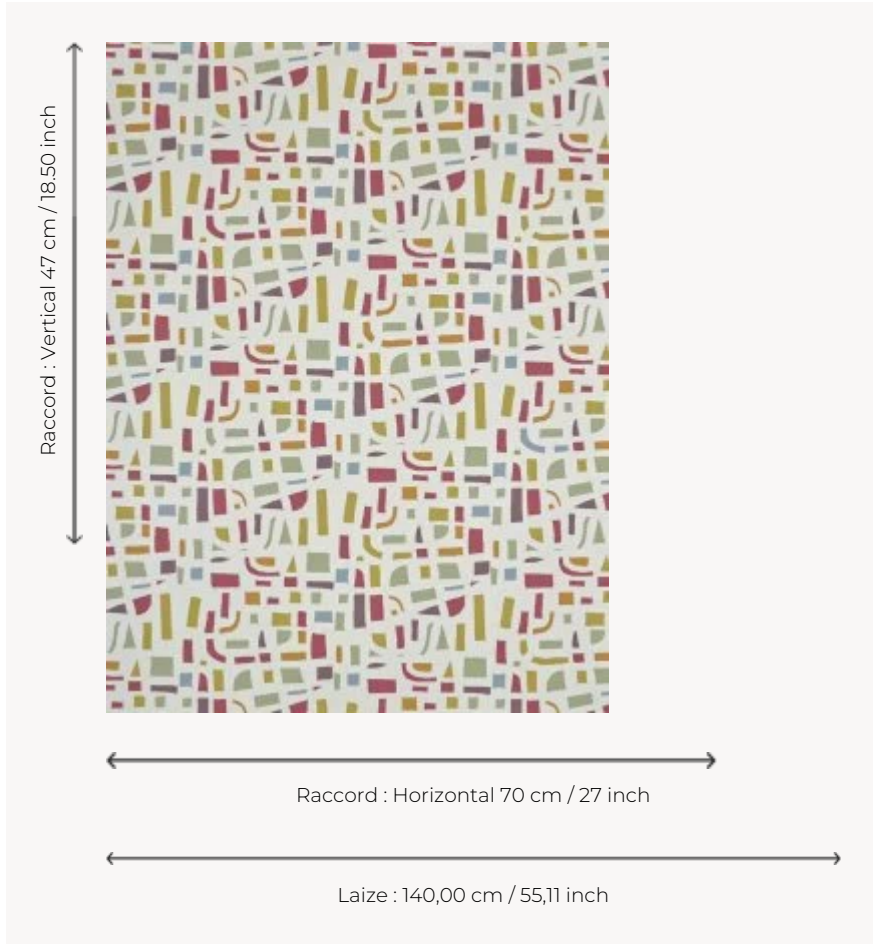

FP049002 SUKI

SUKI means "to love" in Japanese. Flat tints of colour suggesting a labyrinth, a city seen from above, an abstract work... let your imagination take over. Hand screen printing of a drawing by Japanese artist Naoki Kawano.

FP049002 - Epice

Pierre Frey

| | |
|-------------------------|---|
| TYPE | Wide width printed wallpapers |
| SALES UNIT | Available per meter/yard |
| BACKING | NON WOVEN |
| COMPOSITION | - |
| WIDTH | 140 cm / 55,11 inch |
| REPEAT | H: 70 cm - 27,00 inch V: 47 cm - 18,50 inch Straight repeat |
| WEIGHT | 160 gr / m ² |
| CARE |  |
| TRIMMING | Trimmed |
| HANGING/REMOVING | Paste the wall Wet removable |
| CERTIFICATIONS | EUROCLASS B-s1,d0 ASTM E84 Class A |
| NOTES | Hand screen printed |
| BOOK | F9979PPFREY44 |

3 Colors

FP049001
Galet

FP049002
Epice

FP049003
Ocean