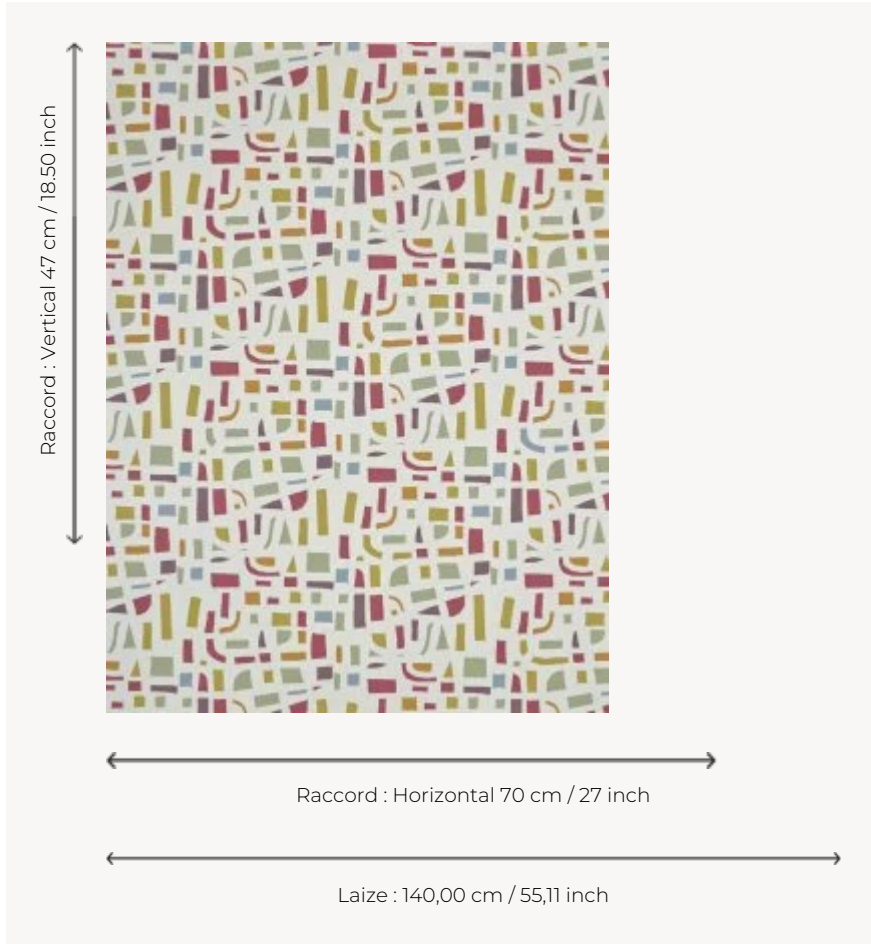

FP049002 SUKI

SUKI means "to love" in Japanese. Flat tints of colour suggesting a labyrinth, a city seen from above, an abstract work... let your imagination take over. Hand screen printing of a drawing by Japanese artist Naoki Kawano.

FP049002 - Epice

Pierre Frey

TYPE	Wide width printed wallpapers
SALES UNIT	Available per meter/yard
BACKING	NON WOVEN
COMPOSITION	-
WIDTH	140 cm / 55,11 inch
REPEAT	H: 70 cm - 27,00 inch V: 47 cm - 18,50 inch Straight repeat
WEIGHT	160 gr / m ²
CARE	
TRIMMING	Trimmed
HANGING/REMOVING	Paste the wall Wet removable
CERTIFICATIONS	EUROCLASS B-s1,d0 ASTM E84 Class A
NOTES	Hand screen printed
BOOK	F9979PPFREY44

3 Colors

FP049001
Galet

FP049002
Epice

FP049003
Ocean