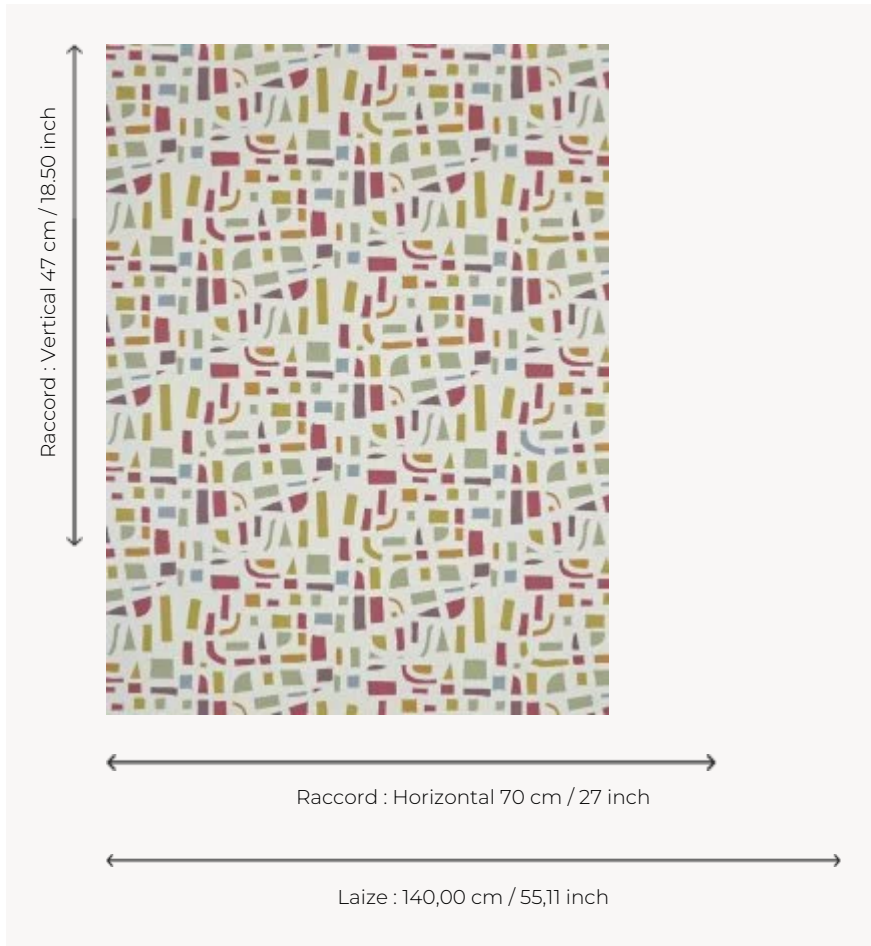

FP049002 SUKI

SUKI means "to love" in Japanese. Flat tints of colour suggesting a labyrinth, a city seen from above, an abstract work... let your imagination take over. Hand screen printing of a drawing by Japanese artist Naoki Kawano.

FP049002 - Epice

Pierre Frey

| | |
|-------------------------|---|
| TYPE | Wide width printed wallpapers |
| SALES UNIT | Available per meter/yard |
| BACKING | NON WOVEN |
| COMPOSITION | - |
| WIDTH | 140 cm / 55,11 inch |
| REPEAT | H: 70 cm - 27,00 inch V: 47 cm - 18,50 inch Straight repeat |
| WEIGHT | 160 gr / m ² |
| CARE |  |
| TRIMMING | Trimmed |
| HANGING/REMOVING | Paste the wall Wet removable |
| CERTIFICATIONS | EUROCLASS B-s1,d0 ASTM E84 Class A |
| NOTES | Hand screen printed |
| BOOK | F9979PPFREY44 |

3 Colors

FP049001
Galet

FP049002
Epice

FP049003
Ocean