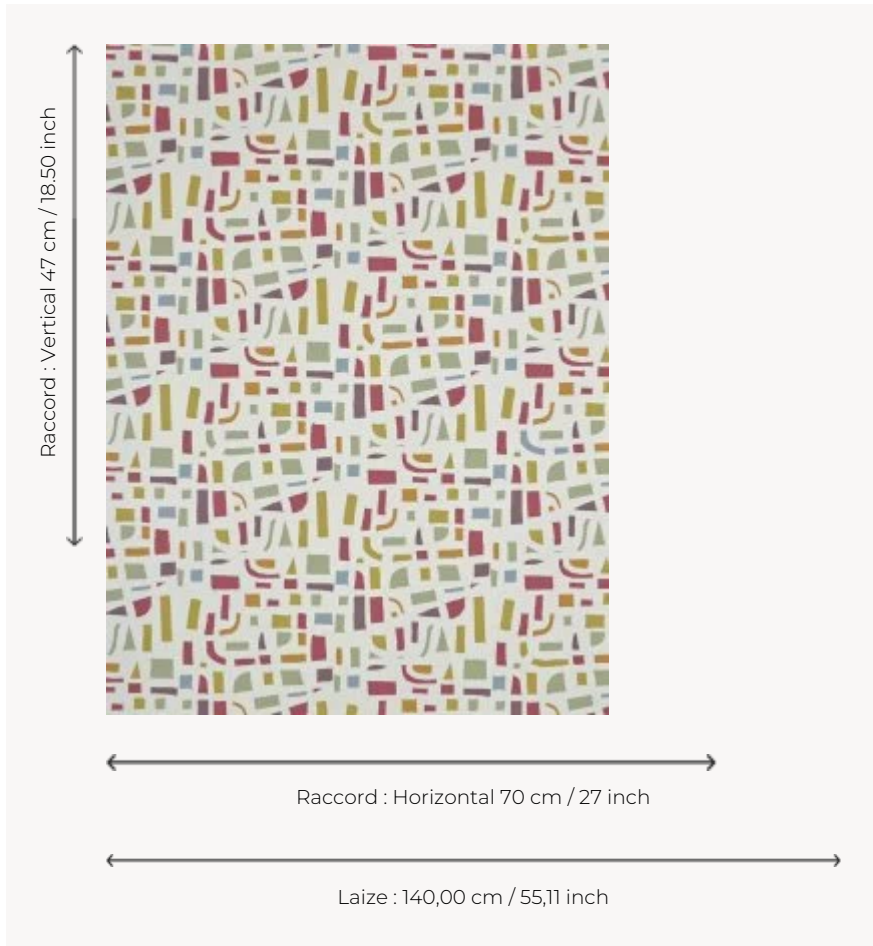

FP049002 SUKI

SUKI means "to love" in Japanese. Flat tints of colour suggesting a labyrinth, a city seen from above, an abstract work... let your imagination take over. Hand screen printing of a drawing by Japanese artist Naoki Kawano.

FP049002 - Epice

Pierre Frey

| | |
|-------------------------|---|
| TYPE | Wide width printed wallpapers |
| SALES UNIT | Available per meter/yard |
| BACKING | NON WOVEN |
| COMPOSITION | - |
| WIDTH | 140 cm / 55,11 inch |
| REPEAT | H: 70 cm - 27,00 inch V: 47 cm - 18,50 inch Straight repeat |
| WEIGHT | 160 gr / m ² |
| CARE |  |
| TRIMMING | Trimmed |
| HANGING/REMOVING | Paste the wall Wet removable |
| CERTIFICATIONS | EUROCLASS B-s1,d0 ASTM E84 Class A |
| NOTES | Hand screen printed |
| BOOK | F9979PPFREY44 |

3 Colors

FP049001
Galet

FP049002
Epice

FP049003
Ocean