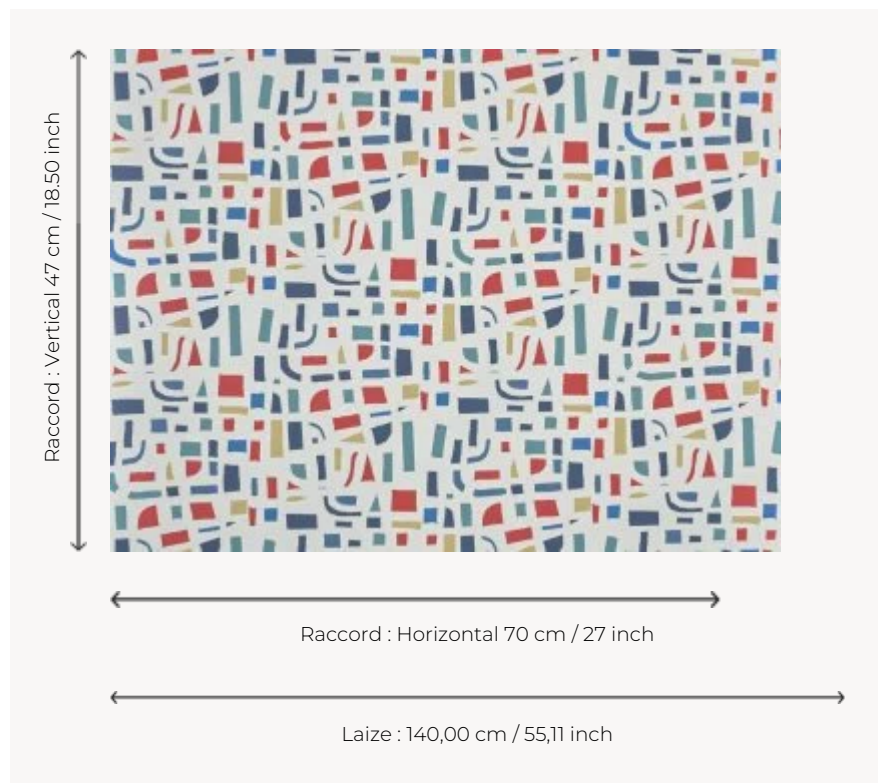

FP049003 SUKI

SUKI means "to love" in Japanese. Flat tints of colour suggesting a labyrinth, a city seen from above, an abstract work... let your imagination take over. Hand screen printing of a drawing by Japanese artist Naoki Kawano.

FP049003 - Ocean

Pierre Frey

TYPE	Wide width printed wallpapers
SALES UNIT	Available per meter/yard
BACKING	NON WOVEN
COMPOSITION	-
WIDTH	140 cm / 55,11 inch
REPEAT	H: 70 cm - 27,00 inch V: 47 cm - 18,50 inch Straight repeat
WEIGHT	160 gr / m ²
CARE	
TRIMMING	Trimmed
HANGING/REMOVING	Paste the wall Wet removable
CERTIFICATIONS	EUROCLASS B-s1,d0 ASTM E84 Class A
NOTES	Hand screen printed
BOOK	F9979PPFREY44

3 Colors

FP049001
Galet

FP049002
Epice

FP049003
Ocean