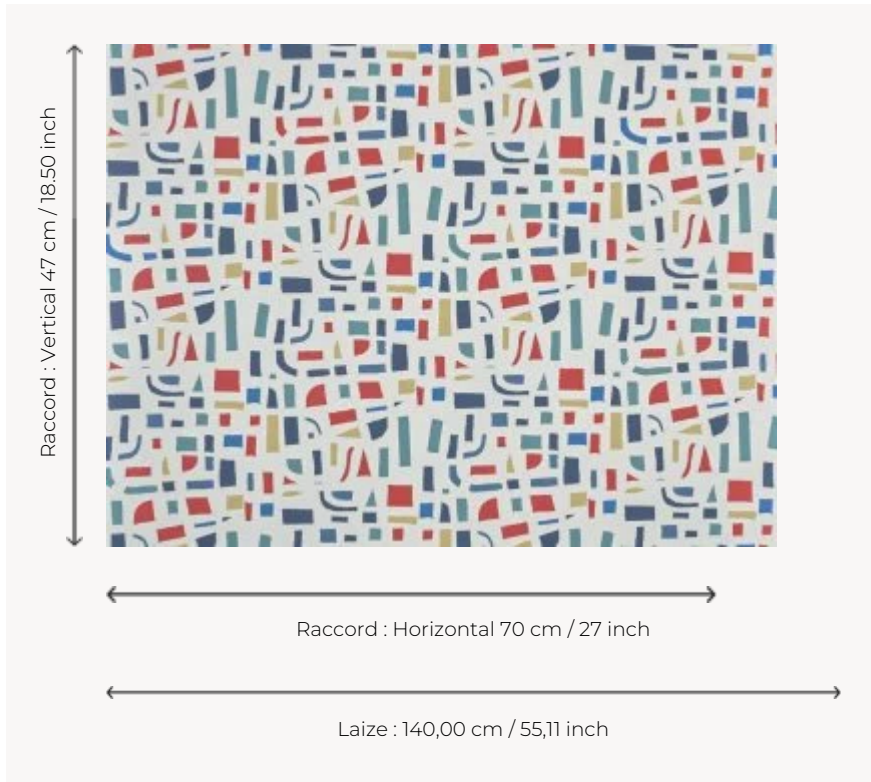

## FP049003 SUKI

SUKI means "to love" in Japanese. Flat tints of colour suggesting a labyrinth, a city seen from above, an abstract work... let your imagination take over. Hand screen printing of a drawing by Japanese artist Naoki Kawano.

### Pierre Frey

<b>TYPE</b>	Wide width printed wallpapers
<b>SALES UNIT</b>	Available per meter/yard
<b>BACKING</b>	NON WOVEN
<b>COMPOSITION</b>	-
<b>WIDTH</b>	140 cm / 55,11 inch
<b>REPEAT</b>	H: 70 cm - 27,00 inch V: 47 cm - 18,50 inch Straight repeat
<b>WEIGHT</b>	160 gr / m <sup>2</sup>
<b>CARE</b>	
<b>TRIMMING</b>	Trimmed
<b>HANGING/REMOVING</b>	Paste the wall Wet removable
<b>CERTIFICATIONS</b>	EUROCLASS B-s1,d0 ASTM E84 Class A
<b>NOTES</b>	Hand screen printed
<b>BOOK</b>	F9979PPFREY44

### 3 Colors

FP049001  
Galet

FP049002  
Epice

FP049003  
Ocean