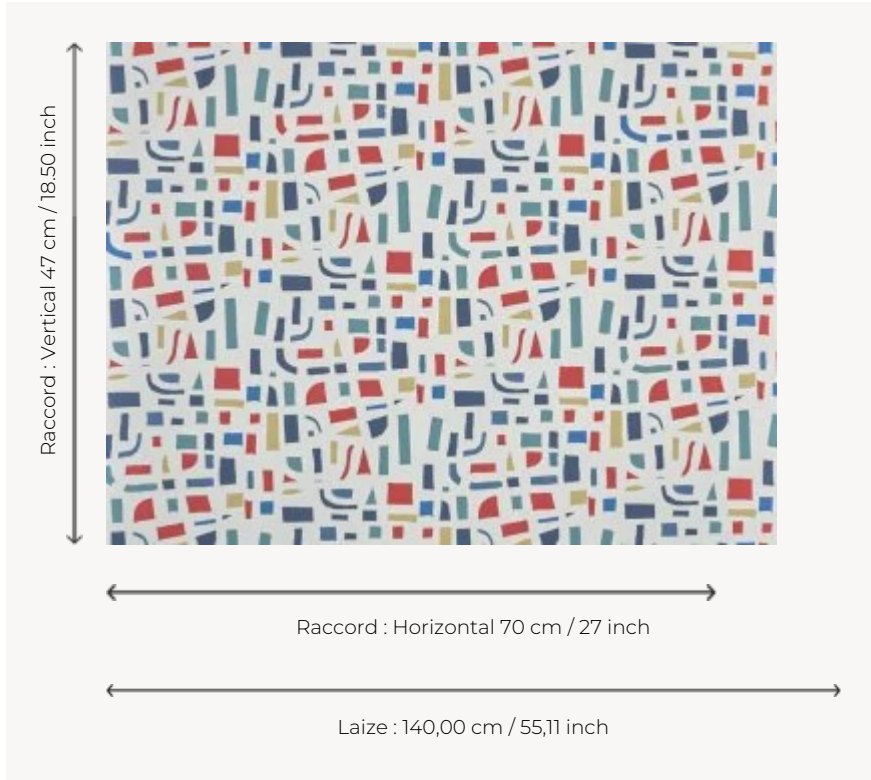

FP049003 SUKI

SUKI means "to love" in Japanese. Flat tints of colour suggesting a labyrinth, a city seen from above, an abstract work... let your imagination take over. Hand screen printing of a drawing by Japanese artist Naoki Kawano.

FP049003 - Ocean

Pierre Frey

TYPE	Wide width printed wallpapers
SALES UNIT	Available per meter/yard
BACKING	NON WOVEN
COMPOSITION	-
WIDTH	140 cm / 55,11 inch
REPEAT	H: 70 cm - 27,00 inch V: 47 cm - 18,50 inch Straight repeat
WEIGHT	160 gr / m ²
CARE	
TRIMMING	Trimmed
HANGING/REMOVING	Paste the wall Wet removable
CERTIFICATIONS	EUROCLASS B-s1,d0 ASTM E84 Class A
NOTES	Hand screen printed
BOOK	F9979PPFREY44

3 Colors

FP049001
Galet

FP049002
Epice

FP049003
Ocean