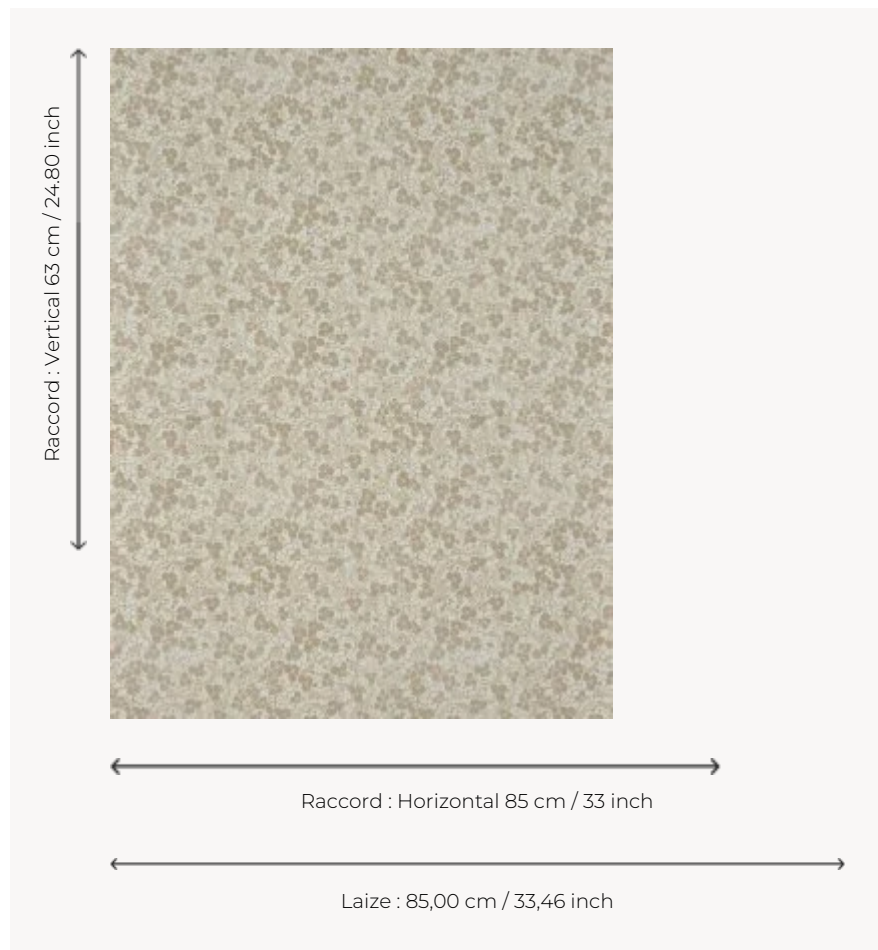

FP051001 LES FLEURS DE CERISIERS

This small design suggests a traditional pattern, here interpreted in 3D ink with mother-of-pearl effects.

FP051001 - Brume

Pierre Frey

TYPE	Printed wallpapers
SALES UNIT	Available per meter/yard
BACKING	NON WOVEN
COMPOSITION	-
WIDTH	85 cm / 33,46 inch
REPEAT	H: 85 cm - 33,00 inch V: 63 cm - 24,80 inch Straight repeat
WEIGHT	250 gr / m ²
CARE	
TRIMMING	Trimmed
HANGING/REMOVING	Paste the wall Strippable
CERTIFICATIONS	EUROCLASS C-s1,d0 ASTM E84 Class A
NOTES	Raised pattern

2 Colors

FP051001
Brume

FP051002
Nuage