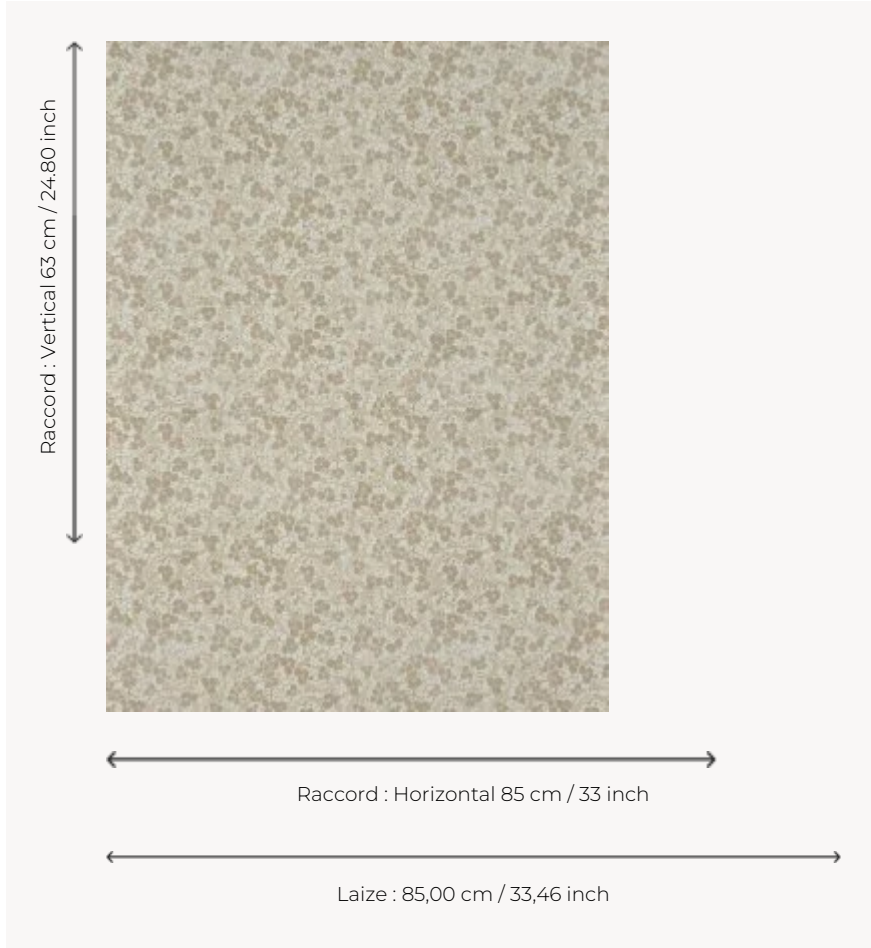

FP051001 LES FLEURS DE CERISIERS

This small design suggests a traditional pattern, here interpreted in 3D ink with mother-of-pearl effects.

FP051001 - Brume

Pierre Frey

TYPE	Printed wallpapers
SALES UNIT	Available per meter/yard
BACKING	NON WOVEN
COMPOSITION	-
WIDTH	85 cm / 33,46 inch
REPEAT	H: 85 cm - 33,00 inch V: 63 cm - 24,80 inch Straight repeat
WEIGHT	250 gr / m ²
CARE	
TRIMMING	Trimmed
HANGING/REMOVING	Paste the wall Strippable
CERTIFICATIONS	EUROCLASS C-s1,d0 ASTM E84 Class A
NOTES	Raised pattern

2 Colors

FP051001
Brume

FP051002
Nuage