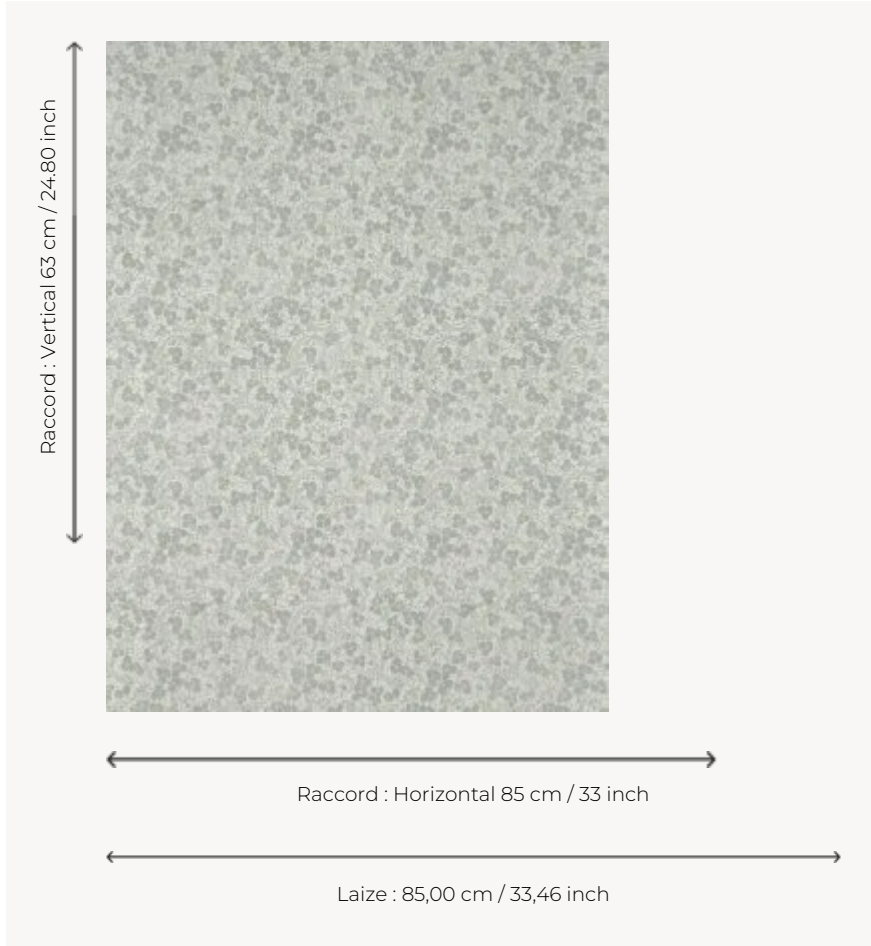

FP051002 LES FLEURS DE CERISIERS

This small design suggests a traditional pattern, here interpreted in 3D ink with mother-of-pearl effects.

FP051002 - Nuage

Pierre Frey

TYPE	Printed wallpapers
SALES UNIT	Available per meter/yard
BACKING	NON WOVEN
COMPOSITION	-
WIDTH	85 cm / 33,46 inch
REPEAT	H: 85 cm - 33,00 inch V: 63 cm - 24,80 inch Straight repeat
WEIGHT	250 gr / m ²
CARE	
TRIMMING	Trimmed
HANGING/REMOVING	Paste the wall Strippable
CERTIFICATIONS	EUROCLASS C-s1,d0 ASTM E84 Class A
NOTES	Raised pattern

2 Colors

FP051001
Brume

FP051002
Nuage