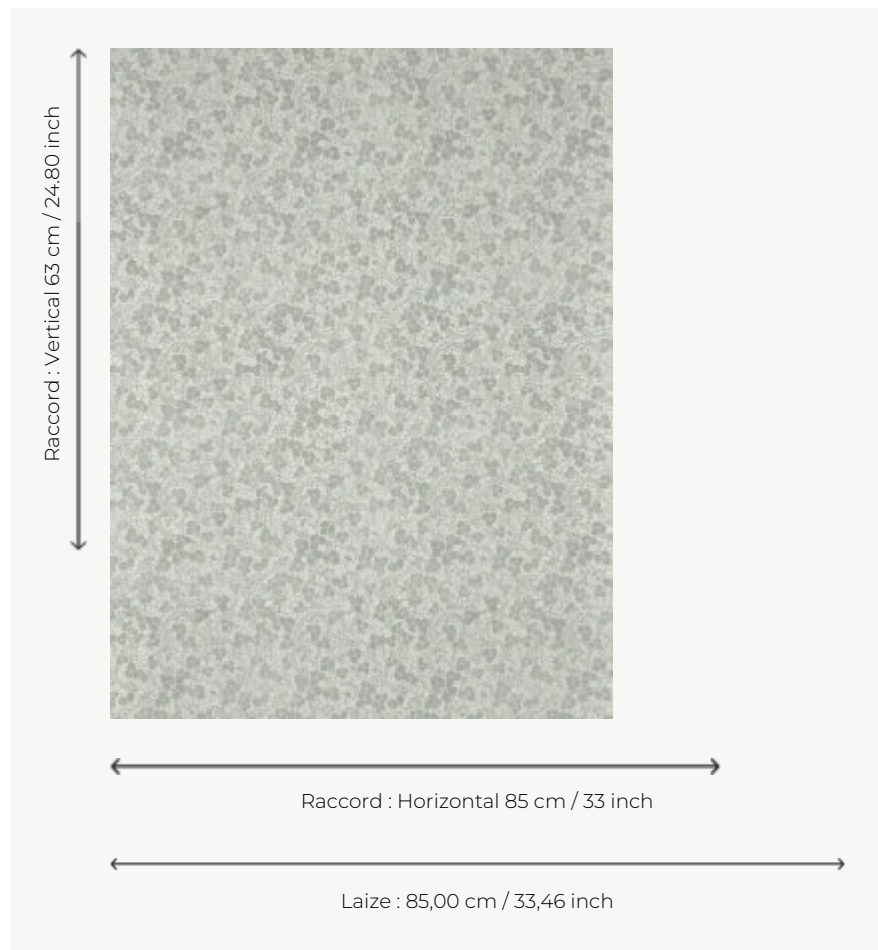

FP051002 LES FLEURS DE CERISIERS

This small design suggests a traditional pattern, here interpreted in 3D ink with mother-of-pearl effects.

FP051002 - Nuage

Pierre Frey

TYPE	Printed wallpapers
SALES UNIT	Available per meter/yard
BACKING	NON WOVEN
COMPOSITION	-
WIDTH	85 cm / 33,46 inch
REPEAT	H: 85 cm - 33,00 inch V: 63 cm - 24,80 inch Straight repeat
WEIGHT	250 gr / m ²
CARE	
TRIMMING	Trimmed
HANGING/REMOVING	Paste the wall Strippable
CERTIFICATIONS	EUROCLASS C-s1,d0 ASTM E84 Class A
NOTES	Raised pattern

2 Colors

FP051001
Brume

FP051002
Nuage