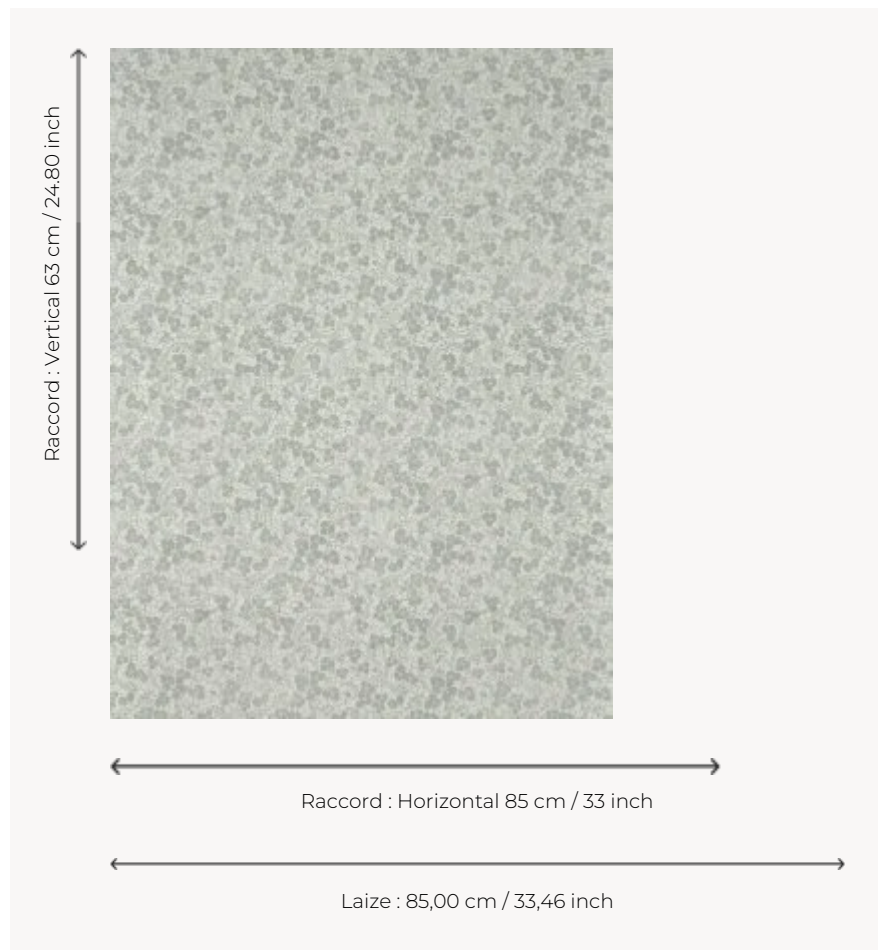

FP051002 LES FLEURS DE CERISIERS

This small design suggests a traditional pattern, here interpreted in 3D ink with mother-of-pearl effects.

FP051002 - Nuage

Pierre Frey

TYPE	Printed wallpapers
SALES UNIT	Available per meter/yard
BACKING	NON WOVEN
COMPOSITION	-
WIDTH	85 cm / 33,46 inch
REPEAT	H: 85 cm - 33,00 inch V: 63 cm - 24,80 inch Straight repeat
WEIGHT	250 gr / m ²
CARE	
TRIMMING	Trimmed
HANGING/REMOVING	Paste the wall Strippable
CERTIFICATIONS	EUROCLASS C-s1,d0 ASTM E84 Class A
NOTES	Raised pattern

2 Colors

FP051001
Brume

FP051002
Nuage