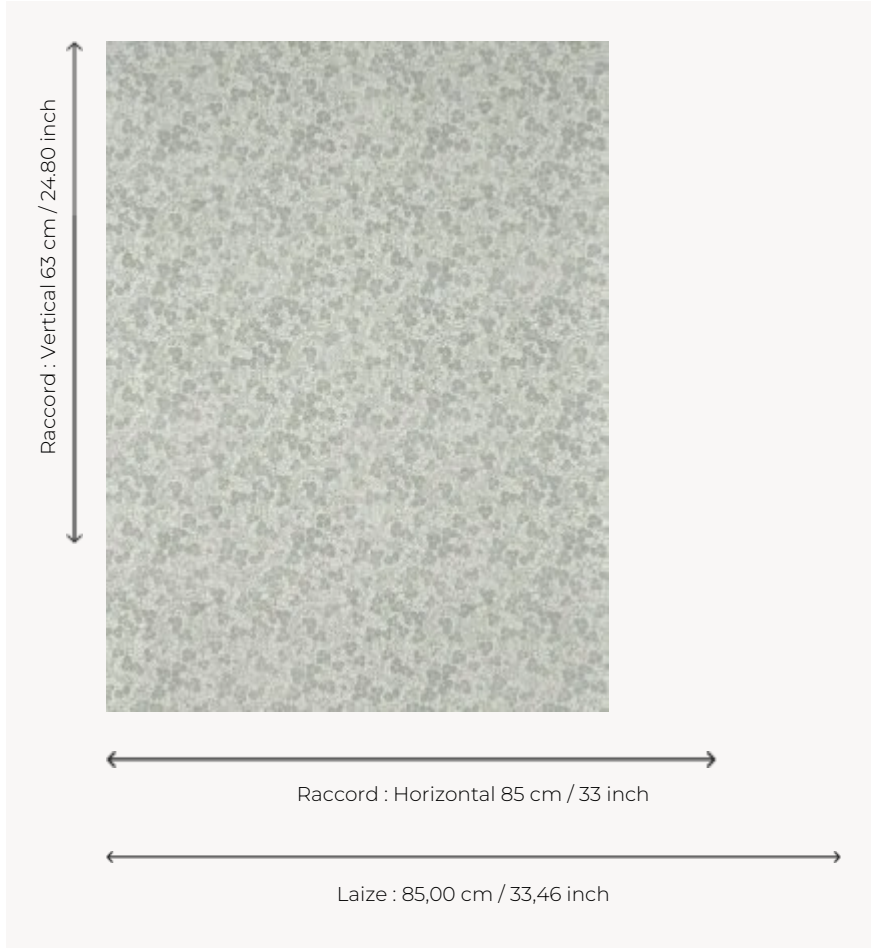

FP051002 LES FLEURS DE CERISIERS

This small design suggests a traditional pattern, here interpreted in 3D ink with mother-of-pearl effects.

FP051002 - Nuage

Pierre Frey

TYPE	Printed wallpapers
SALES UNIT	Available per meter/yard
BACKING	NON WOVEN
COMPOSITION	-
WIDTH	85 cm / 33,46 inch
REPEAT	H: 85 cm - 33,00 inch V: 63 cm - 24,80 inch Straight repeat
WEIGHT	250 gr / m ²
CARE	
TRIMMING	Trimmed
HANGING/REMOVING	Paste the wall Strippable
CERTIFICATIONS	EUROCLASS C-s1,d0 ASTM E84 Class A
NOTES	Raised pattern

2 Colors

FP051001
Brume

FP051002
Nuage