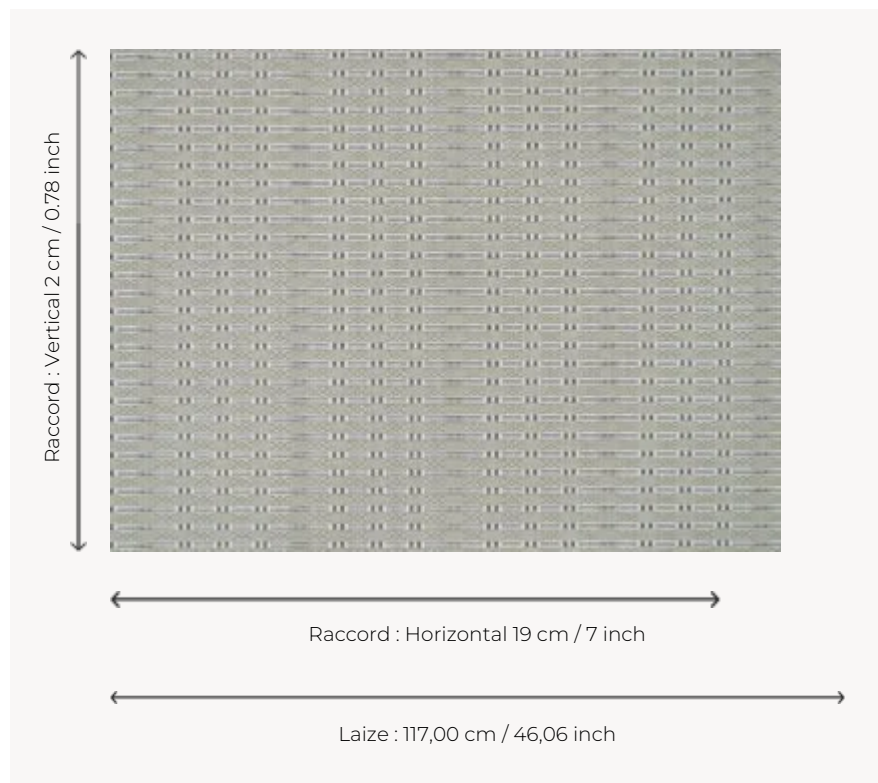

FP053001 - Mousse

Pierre Frey

TYPE	Paperbacked fabrics
SALES UNIT	Available per meter/yard
BACKING	NON WOVEN
COMPOSITION	100 % Cotton
WIDTH	117 cm / 46,06 inch
REPEAT	H: 19 cm - 7,00 inch V: 2 cm - 0,78 inch Free match
WEIGHT	365 gr / m ²
CARE	
TRIMMING	Trimmed
HANGING/REMOVING	Paste the wall Strippable
CERTIFICATIONS	ASTM E84 Class A
INFORMATION	Panel effect
BOOK	F9979PPFREY44