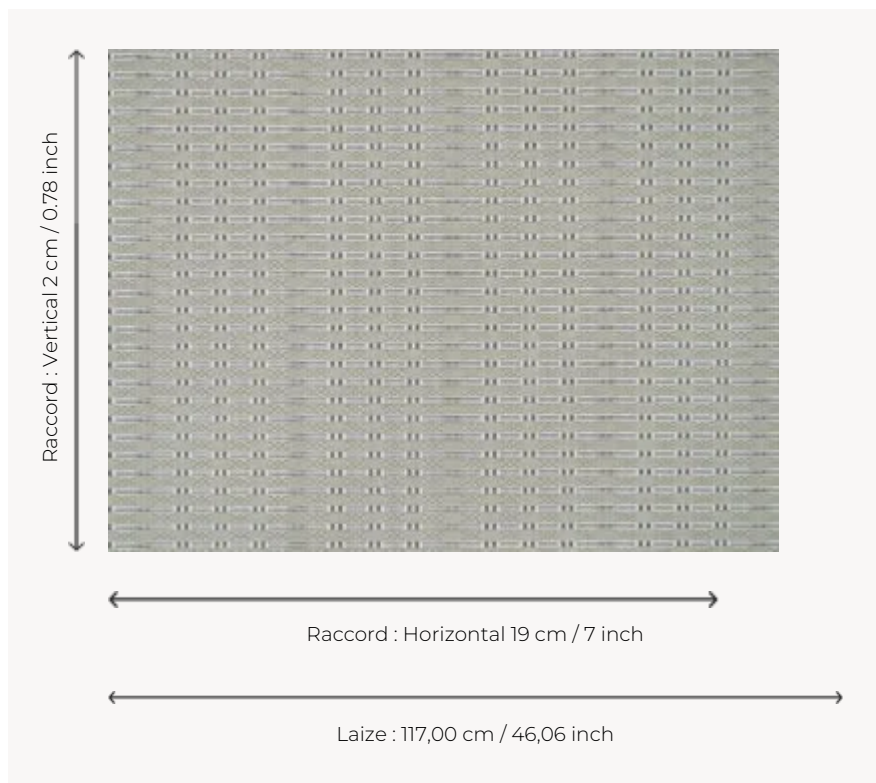

FP053001 - Mousse

Pierre Frey

TYPE	Paperbacked fabrics
SALES UNIT	Available per meter/yard
BACKING	NON WOVEN
COMPOSITION	100 % Cotton
WIDTH	117 cm / 46,06 inch
REPEAT	H: 19 cm - 7,00 inch V: 2 cm - 0,78 inch Free match
WEIGHT	365 gr / m ²
CARE	
TRIMMING	Trimmed
HANGING/REMOVING	Paste the wall Strippable
CERTIFICATIONS	ASTM E84 Class A
INFORMATION	Panel effect
BOOK	F9979PPFREY44