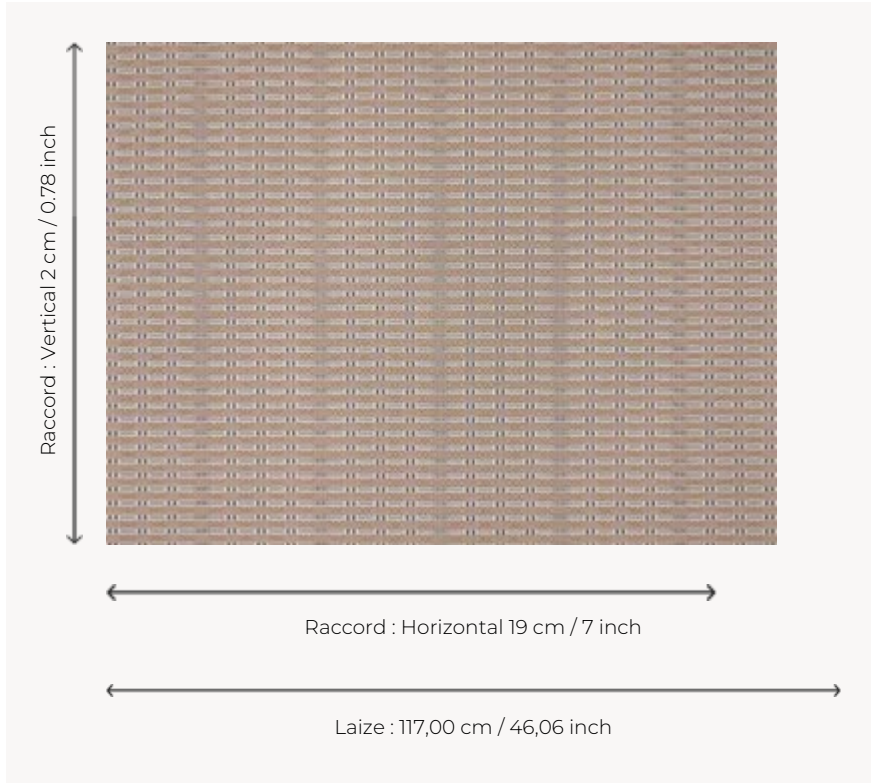

FP053003 - Terre

Pierre Frey

TYPE	Paperbacked fabrics
SALES UNIT	Available per meter/yard
BACKING	NON WOVEN
COMPOSITION	100 % Cotton
WIDTH	117 cm / 46,06 inch
REPEAT	H: 19 cm - 7,00 inch V: 2 cm - 0,78 inch Free match
WEIGHT	365 gr / m ²
CARE	
TRIMMING	Trimmed
HANGING/REMOVING	Paste the wall Strippable
CERTIFICATIONS	ASTM E84 Class A
INFORMATION	Panel effect
BOOK	F9979PPFREY44