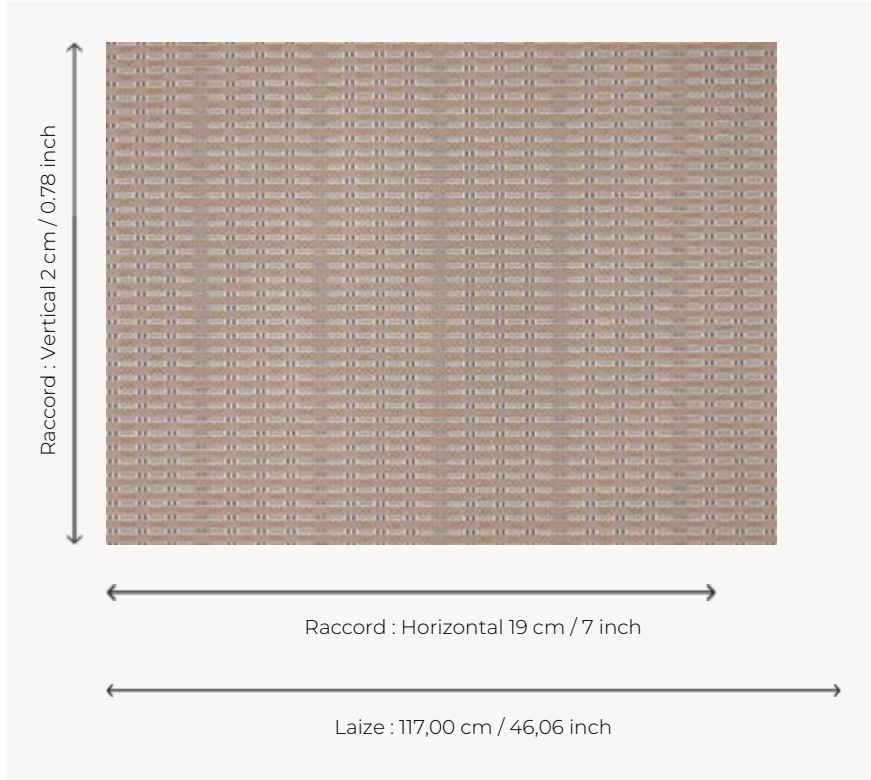

FP053003 - Terre

Pierre Frey

TYPE	Paperbacked fabrics
SALES UNIT	Available per meter/yard
BACKING	NON WOVEN
COMPOSITION	100 % Cotton
WIDTH	117 cm / 46,06 inch
REPEAT	H: 19 cm - 7,00 inch V: 2 cm - 0,78 inch Free match
WEIGHT	365 gr / m ²
CARE	
TRIMMING	Trimmed
HANGING/REMOVING	Paste the wall Strippable
CERTIFICATIONS	ASTM E84 Class A
INFORMATION	Panel effect
BOOK	F9979PPFREY44