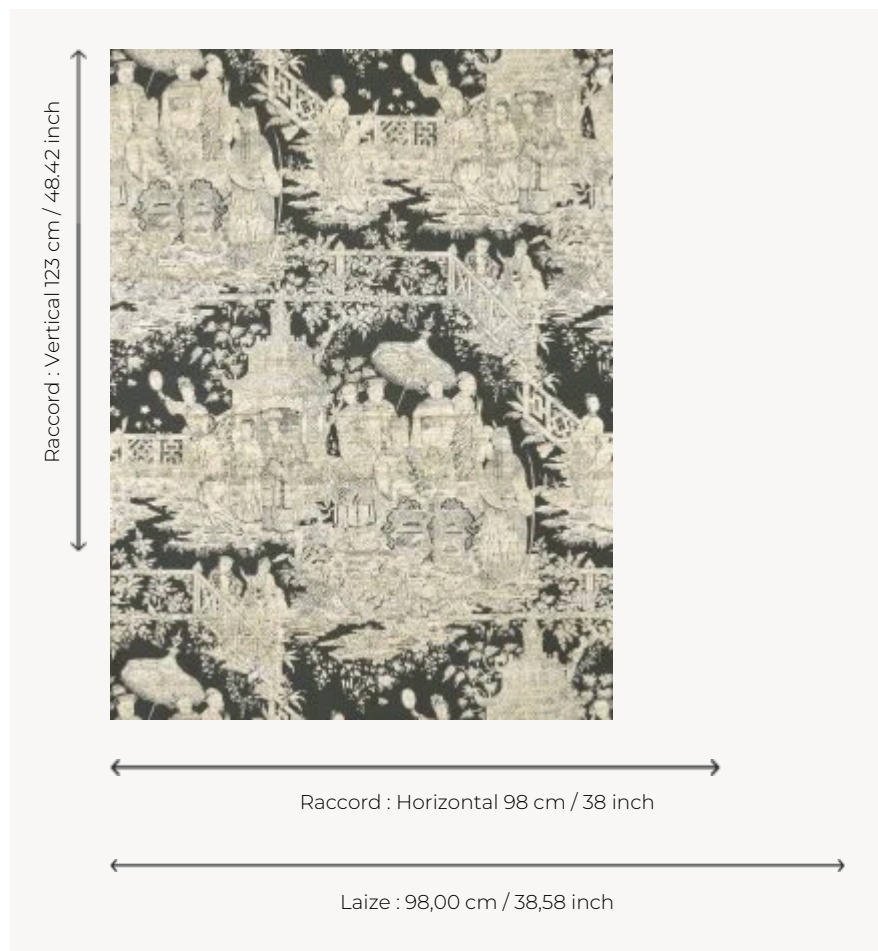

FP054002 AU PALAIS PETIT

Magnificent drawing from an antique screen covered with a woodblock printed wallpaper and kept in the House's archives, showing Chinese scenes, moments of play and good times. Printed on embossed vinyl imitating silk.

FP054002 - Soie

Pierre Frey

TYPE	Wide width printed wallpapers - Vinyls
SALES UNIT	Available per meter/yard
BACKING	NON WOVEN
COMPOSITION	100 % Vinyl
WIDTH	98 cm / 38,58 inch
REPEAT	H: 98 cm - 38,00 inch V: 123 cm - 48,42 inch Straight repeat
WEIGHT	420 gr / m ²
CARE	
TRIMMING	Trimmed
HANGING/REMOVING	Paste the wall Strippable
CERTIFICATIONS	EUROCLASS B-s2,d0 ASTM E84 Class A