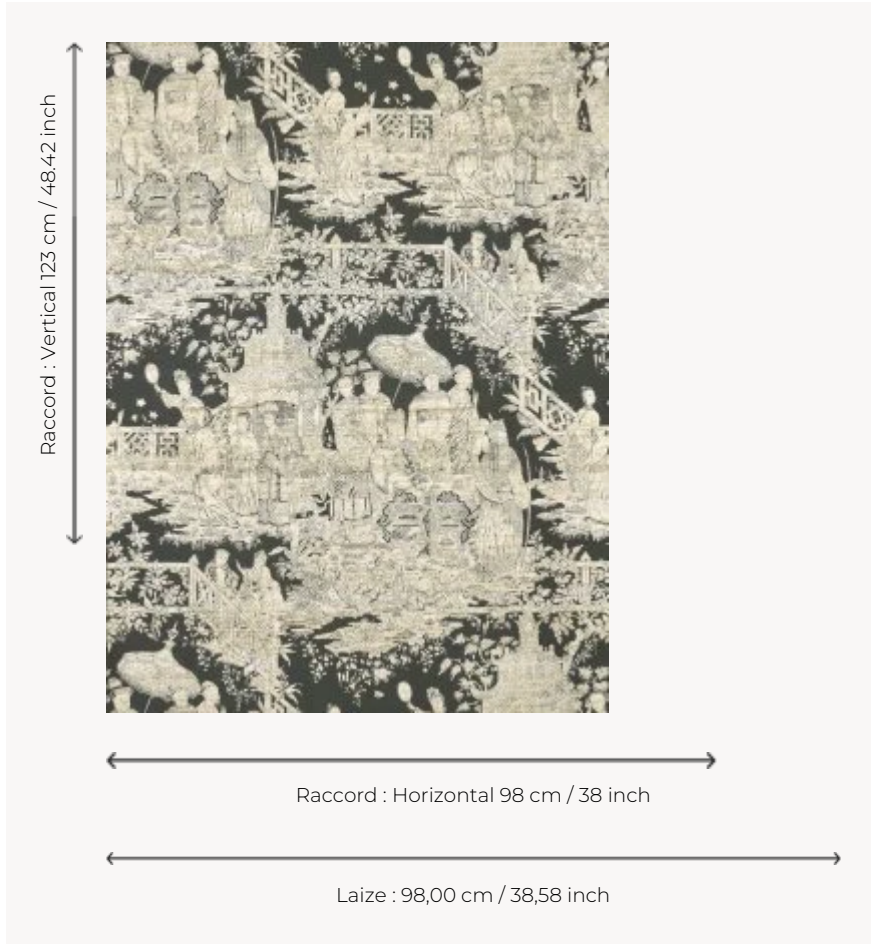

## FP054002 AU PALAIS PETIT

Magnificent drawing from an antique screen covered with a woodblock printed wallpaper and kept in the House's archives, showing Chinese scenes, moments of play and good times. Printed on embossed vinyl imitating silk.

### Pierre Frey

<b>TYPE</b>	Wide width printed wallpapers - Vinyls
<b>SALES UNIT</b>	Available per meter/yard
<b>BACKING</b>	NON WOVEN
<b>COMPOSITION</b>	100 % Vinyl
<b>WIDTH</b>	98 cm / 38,58 inch
<b>REPEAT</b>	H: 98 cm - 38,00 inch V: 123 cm - 48,42 inch Straight repeat
<b>WEIGHT</b>	420 gr / m <sup>2</sup>
<b>CARE</b>	
<b>TRIMMING</b>	Trimmed
<b>HANGING/REMOVING</b>	Paste the wall Strippable
<b>CERTIFICATIONS</b>	EUROCLASS B-s2,d0 ASTM E84 Class A
<b>BOOK</b>	F9979PPFREY44