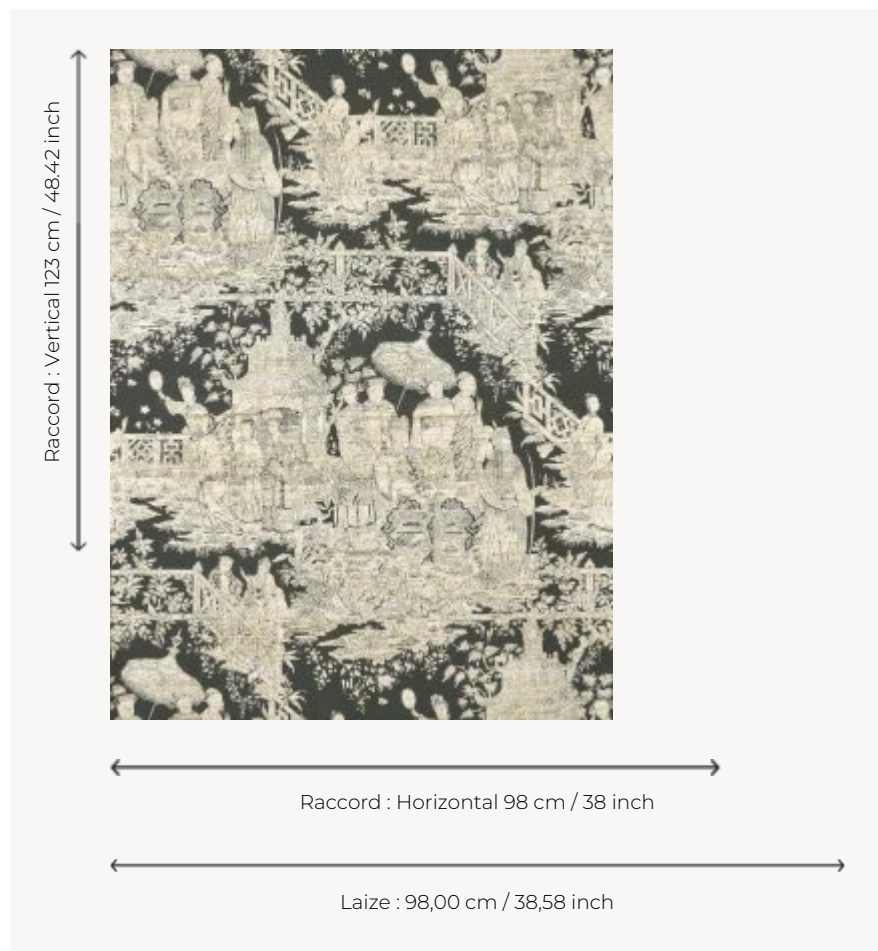

## FP054002 AU PALAIS PETIT

Magnificent drawing from an antique screen covered with a woodblock printed wallpaper and kept in the House's archives, showing Chinese scenes, moments of play and good times. Printed on embossed vinyl imitating silk.

### Pierre Frey

<b>TYPE</b>	Wide width printed wallpapers - Vinyls
<b>SALES UNIT</b>	Available per meter/yard
<b>BACKING</b>	NON WOVEN
<b>COMPOSITION</b>	100 % Vinyl
<b>WIDTH</b>	98 cm / 38,58 inch
<b>REPEAT</b>	H: 98 cm - 38,00 inch V: 123 cm - 48,42 inch Straight repeat
<b>WEIGHT</b>	420 gr / m <sup>2</sup>
<b>CARE</b>	
<b>TRIMMING</b>	Trimmed
<b>HANGING/REMOVING</b>	Paste the wall Strippable
<b>CERTIFICATIONS</b>	EUROCLASS B-s2,d0 ASTM E84 Class A
<b>BOOK</b>	F9979PPFREY44