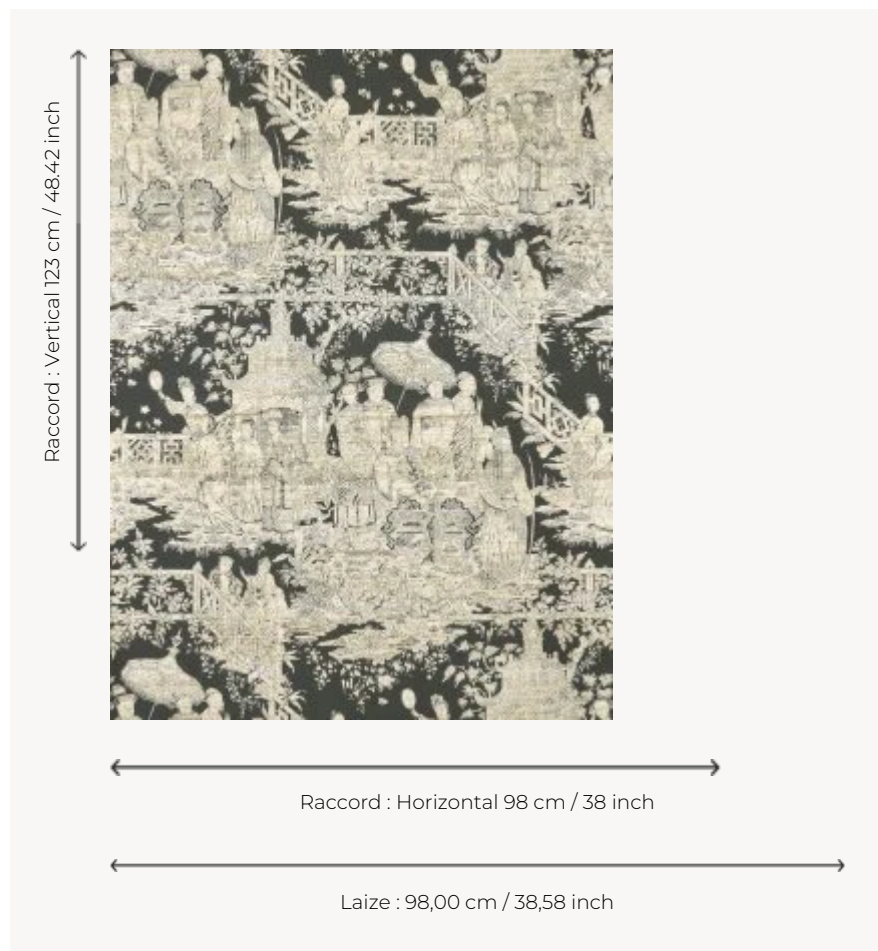

FP054002 AU PALAIS PETIT

Magnificent drawing from an antique screen covered with a woodblock printed wallpaper and kept in the House's archives, showing Chinese scenes, moments of play and good times. Printed on embossed vinyl imitating silk.

FP054002 - Soie

Pierre Frey

TYPE	Wide width printed wallpapers - Vinyls
SALES UNIT	Available per meter/yard
BACKING	NON WOVEN
COMPOSITION	100 % Vinyl
WIDTH	98 cm / 38,58 inch
REPEAT	H: 98 cm - 38,00 inch V: 123 cm - 48,42 inch Straight repeat
WEIGHT	420 gr / m²
CARE	
TRIMMING	Trimmed
HANGING/REMOVING	Paste the wall Strippable
CERTIFICATIONS	EUROCLASS B-s2,d0 ASTM E84 Class A
BOOK	F9979PPFREY44