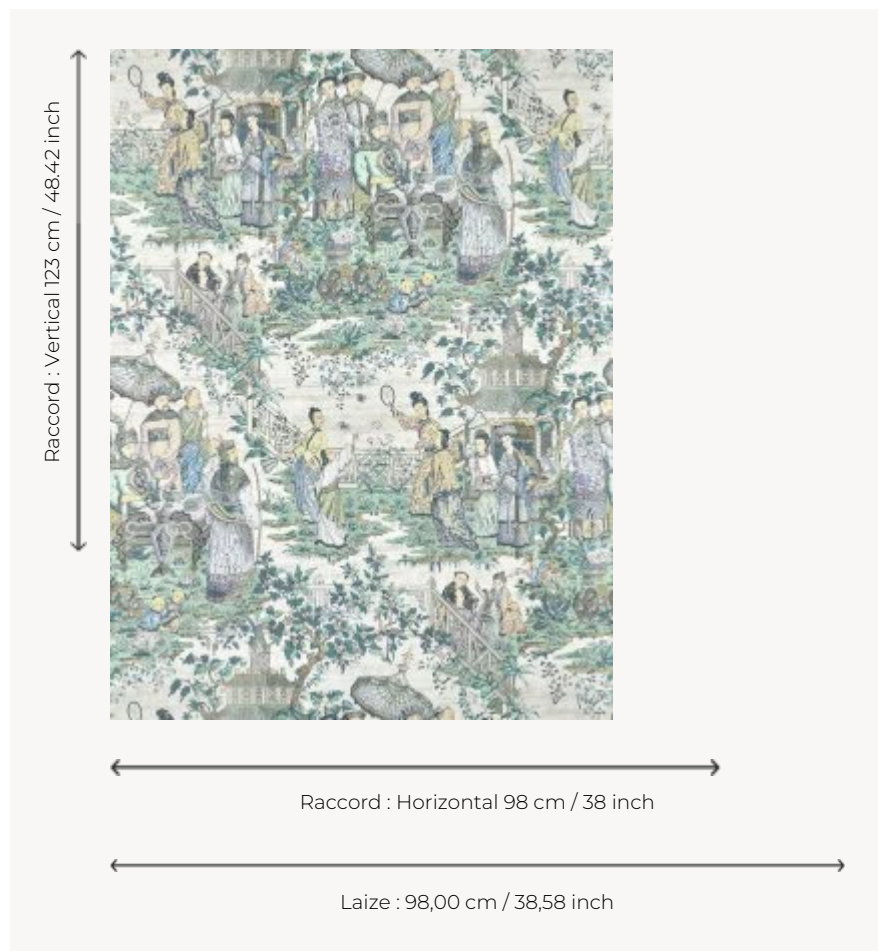

FP054003 AU PALAIS PETIT

Magnificent drawing from an antique screen covered with a woodblock printed wallpaper and kept in the House's archives, showing Chinese scenes, moments of play and good times. Printed on embossed vinyl imitating silk.

FP054003 - Ruisseau

Pierre Frey

TYPE	Wide width printed wallpapers - Vinyls
SALES UNIT	Available per meter/yard
BACKING	NON WOVEN
COMPOSITION	100 % Vinyl
WIDTH	98 cm / 38,58 inch
REPEAT	H: 98 cm - 38,00 inch V: 123 cm - 48,42 inch Straight repeat
WEIGHT	420 gr / m ²
CARE	
TRIMMING	Trimmed
HANGING/REMOVING	Paste the wall Strippable
CERTIFICATIONS	EUROCLASS B-s2,d0 ASTM E84 Class A