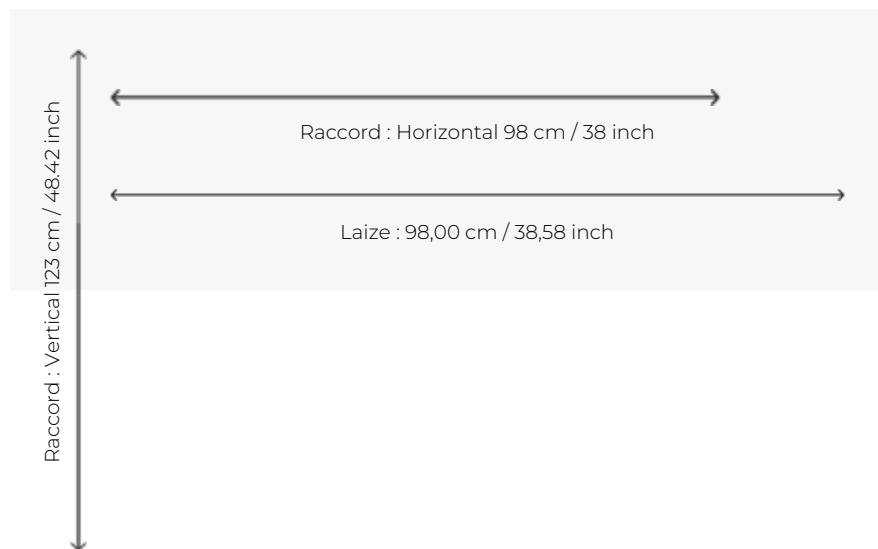

## Pierre Frey

<b>TYPE</b>	Wide width printed wallpapers - Vinyls
<b>SALES UNIT</b>	Available per meter/yard
<b>BACKING</b>	NON WOVEN
<b>COMPOSITION</b>	100 % Vinyl
<b>WIDTH</b>	98 cm / 38,58 inch
<b>REPEAT</b>	H: 98 cm - 38,00 inch V: 123 cm - 48,42 inch Straight repeat
<b>WEIGHT</b>	420 gr / m <sup>2</sup>
<b>CARE</b>	
<b>TRIMMING</b>	Trimmed
<b>HANGING/REMOVING</b>	Paste the wall Strippable
<b>CERTIFICATIONS</b>	EUROCLASS B-s2,d0 ASTM E84 Class A