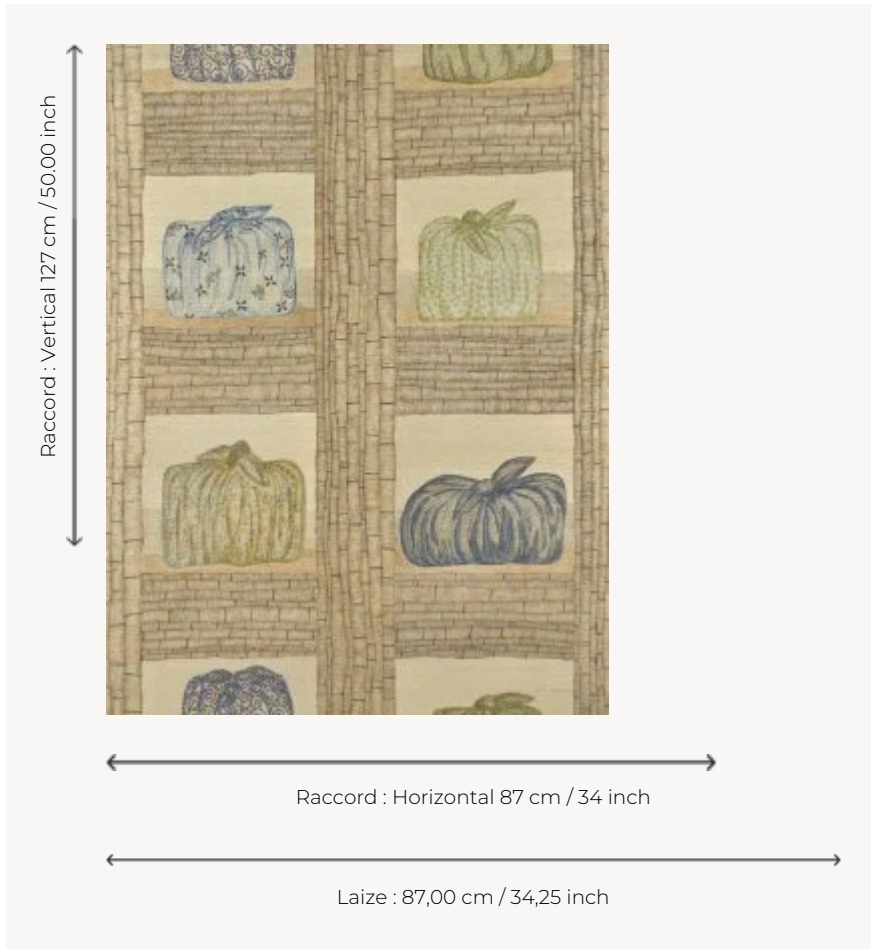

FP055001 AZUMA

Collection of artistically wrapped gifts in carefully folded, knotted fabrics. This design is printed on straw.

FP055001 - Bambou

Pierre Frey

TYPE	Straws and similar materials - Printed wallpapers
SALES UNIT	Available per meter/yard
BACKING	NON WOVEN
COMPOSITION	100 % Straw
WIDTH	87 cm / 34,25 inch
REPEAT	H: 87 cm - 34,00 inch V: 127 cm - 50,00 inch Straight repeat
WEIGHT	245 gr / m ²
CARE	
TRIMMING	Trimmed
HANGING/REMOVING	Paste the wall Strippable
CERTIFICATIONS	EUROCLASS C-s1,d0 ASTM E84 Class A
INFORMATION	Panel effect Inherent irregularities from the natural fiber
BOOK	F9979PPFREY44

1 Colors

FP055001
Bambou