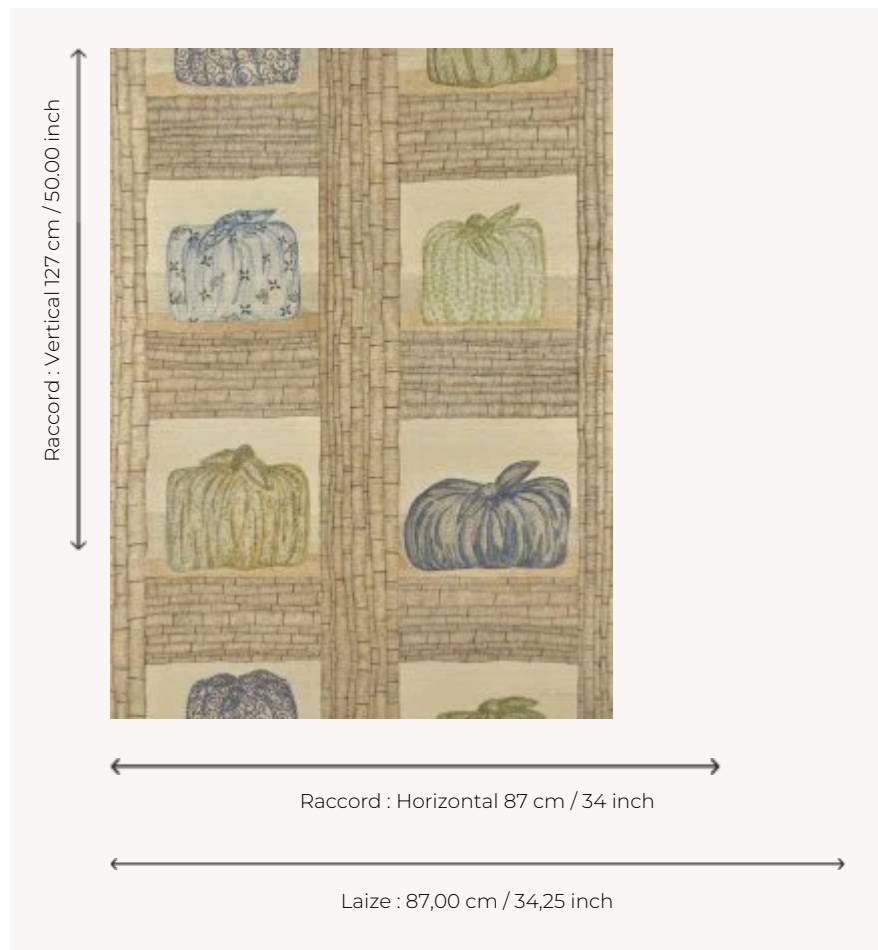

FP055001 AZUMA

Collection of artistically wrapped gifts in carefully folded, knotted fabrics. This design is printed on straw.

FP055001 - Bambou

Pierre Frey

TYPE	Straws and similar materials - Printed wallpapers
SALES UNIT	Available per meter/yard
BACKING	NON WOVEN
COMPOSITION	100 % Straw
WIDTH	87 cm / 34,25 inch
REPEAT	H: 87 cm - 34,00 inch V: 127 cm - 50,00 inch Straight repeat
WEIGHT	245 gr / m ²
CARE	
TRIMMING	Trimmed
HANGING/REMOVING	Paste the wall Strippable
CERTIFICATIONS	EUROCLASS C-s1,d0 ASTM E84 Class A
INFORMATION	Panel effect Inherent irregularities from the natural fiber
BOOK	F9979PPFREY44

1 Colors

FP055001
Bambou