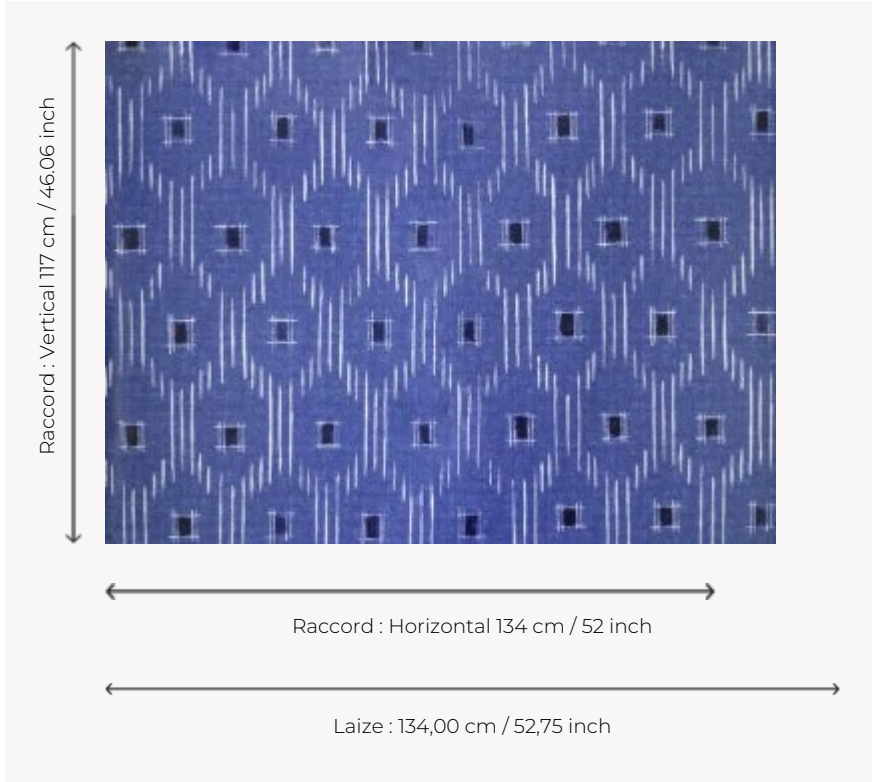

FP058001 KAORI

A geometric pattern inspired by traditional Japanese textiles, revealed through free brushstrokes.
KAORI is printed on an embossed vinyl backing that imitates silk.

FP058001 - Indigo

Pierre Frey

TYPE	Wide width printed wallpapers
SALES UNIT	Available per meter/yard
BACKING	NON WOVEN
COMPOSITION	-
WIDTH	134 cm / 52,75 inch
REPEAT	H: 134 cm - 52,00 inch V: 117 cm - 46,06 inch Straight repeat
WEIGHT	185 gr / m ²
CARE	
TRIMMING	Pretrimmed
HANGING/REMOVING	Paste the wall Strippable
CERTIFICATIONS	EUROCLASS B-s1,d0 ASTM E84 Class A
INFORMATION	Use the trim & join marks during installation. Double-cut installation.
BOOK	F9979PPFREY44