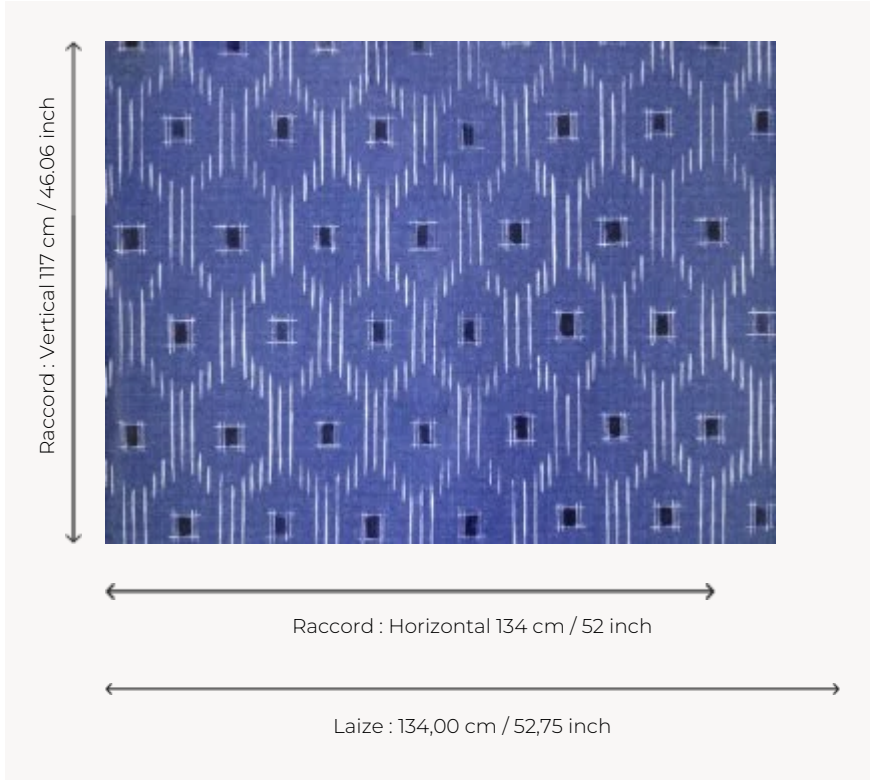

FP058001 KAORI

A geometric pattern inspired by traditional Japanese textiles, revealed through free brushstrokes.
KAORI is printed on an embossed vinyl backing that imitates silk.

FP058001 - Indigo

Pierre Frey

TYPE	Wide width printed wallpapers
SALES UNIT	Available per meter/yard
BACKING	NON WOVEN
COMPOSITION	-
WIDTH	134 cm / 52,75 inch
REPEAT	H: 134 cm - 52,00 inch V: 117 cm - 46,06 inch Straight repeat
WEIGHT	185 gr / m ²
CARE	
TRIMMING	Pretrimmed
HANGING/REMOVING	Paste the wall Strippable
CERTIFICATIONS	EUROCLASS B-s1,d0 ASTM E84 Class A
INFORMATION	Use the trim & join marks during installation. Double-cut installation.
BOOK	F9979PPFREY44

2 Colors

FP058001
Indigo

FP058002
Argile