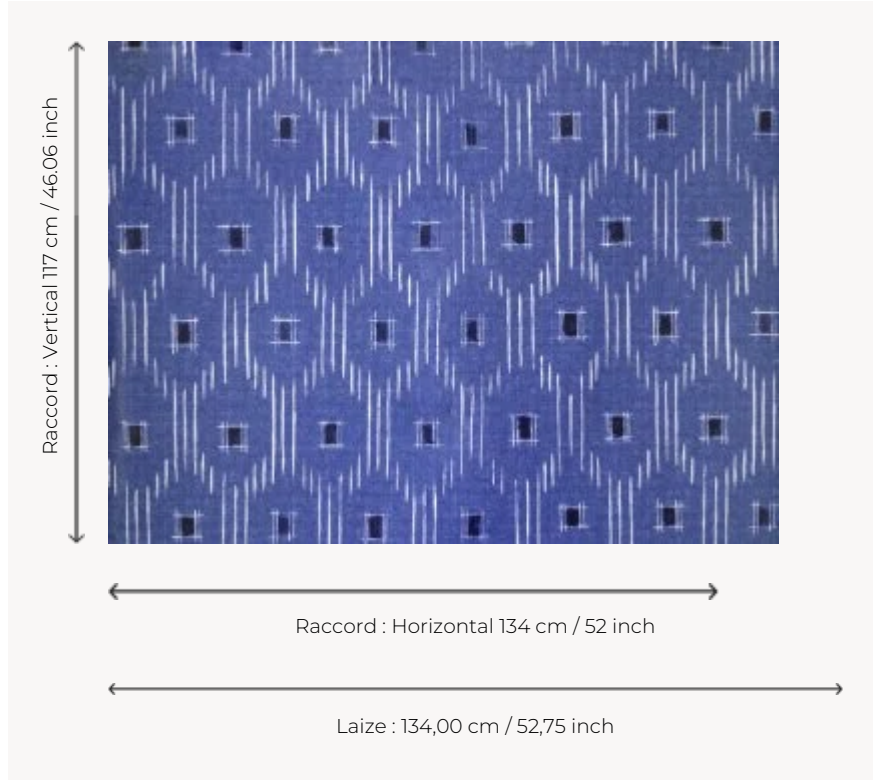

FP058001 KAORI

A geometric pattern inspired by traditional Japanese textiles, revealed through free brushstrokes.
KAORI is printed on an embossed vinyl backing that imitates silk.

FP058001 - Indigo

Pierre Frey

TYPE	Wide width printed wallpapers
SALES UNIT	Available per meter/yard
BACKING	NON WOVEN
COMPOSITION	-
WIDTH	134 cm / 52,75 inch
REPEAT	H: 134 cm - 52,00 inch V: 117 cm - 46,06 inch Straight repeat
WEIGHT	185 gr / m ²
CARE	
TRIMMING	Pretrimmed
HANGING/REMOVING	Paste the wall Strippable
CERTIFICATIONS	EUROCLASS B-s1,d0 ASTM E84 Class A
INFORMATION	Use the trim & join marks during installation. Double-cut installation.
BOOK	F9979PPFREY44