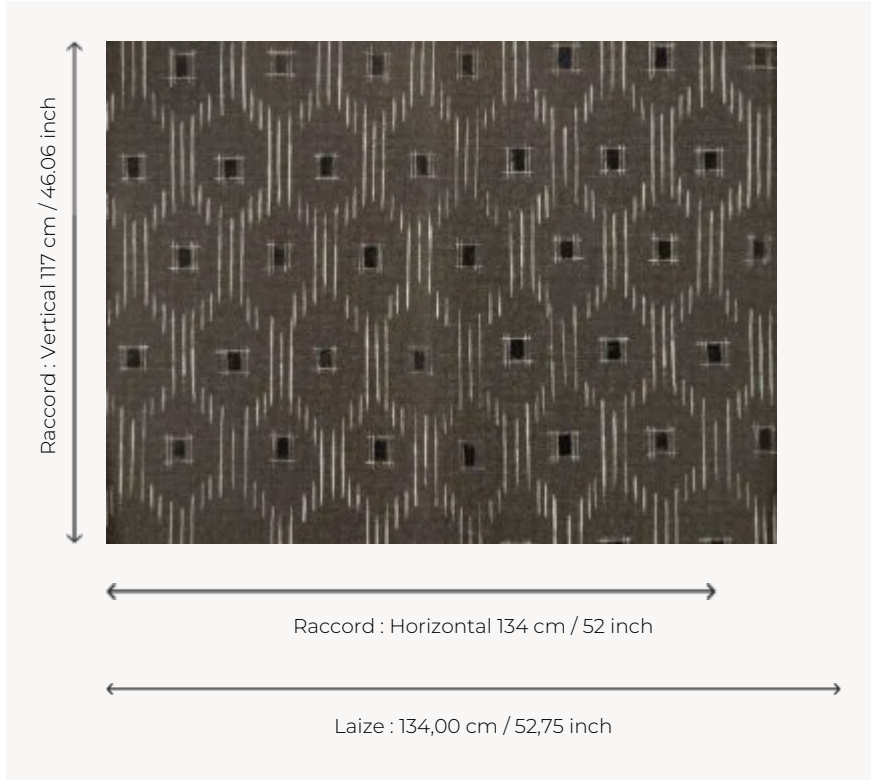

FP058002 KAORI

A geometric pattern inspired by traditional Japanese textiles, revealed through free brushstrokes.
KAORI is printed on an embossed vinyl backing that imitates silk.

FP058002 - Argile

Pierre Frey

TYPE	Wide width printed wallpapers
SALES UNIT	Available per meter/yard
BACKING	NON WOVEN
COMPOSITION	-
WIDTH	134 cm / 52,75 inch
REPEAT	H: 134 cm - 52,00 inch V: 117 cm - 46,06 inch Straight repeat
WEIGHT	185 gr / m ²
CARE	
TRIMMING	Pretrimmed
HANGING/REMOVING	Paste the wall Strippable
CERTIFICATIONS	EUROCLASS B-s1,d0 ASTM E84 Class A
INFORMATION	Use the trim & join marks during installation. Double-cut installation.
BOOK	F9979PPFREY44