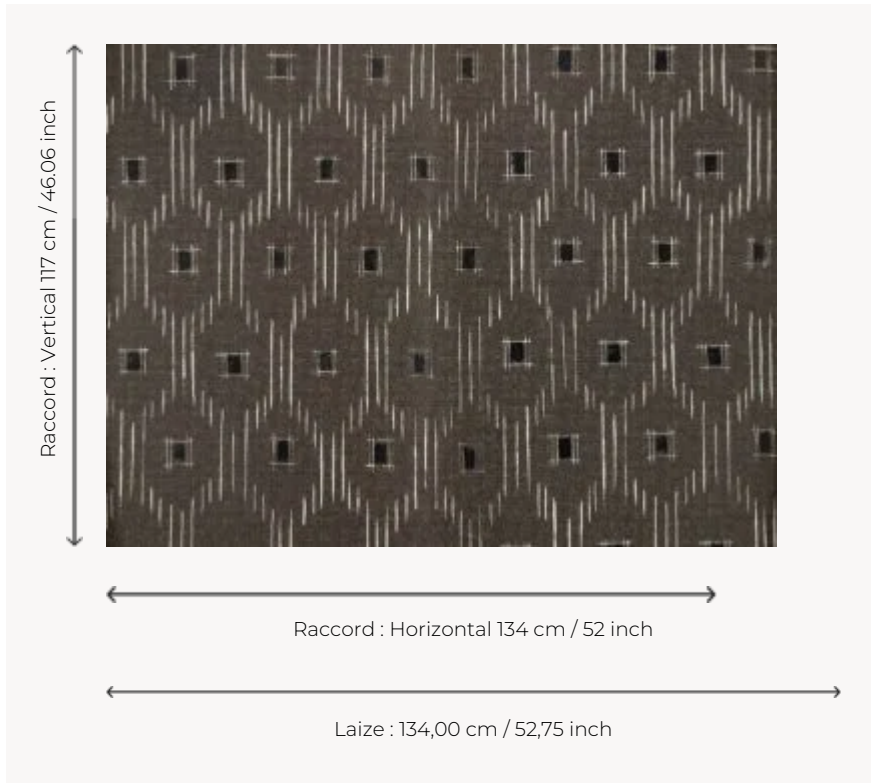

FP058002 KAORI

A geometric pattern inspired by traditional Japanese textiles, revealed through free brushstrokes.
KAORI is printed on an embossed vinyl backing that imitates silk.

FP058002 - Argile

Pierre Frey

TYPE	Wide width printed wallpapers
SALES UNIT	Available per meter/yard
BACKING	NON WOVEN
COMPOSITION	-
WIDTH	134 cm / 52,75 inch
REPEAT	H: 134 cm - 52,00 inch V: 117 cm - 46,06 inch Straight repeat
WEIGHT	185 gr / m ²
CARE	
TRIMMING	Pretrimmed
HANGING/REMOVING	Paste the wall Strippable
CERTIFICATIONS	EUROCLASS B-s1,d0 ASTM E84 Class A
INFORMATION	Use the trim & join marks during installation. Double-cut installation.
BOOK	F9979PPFREY44