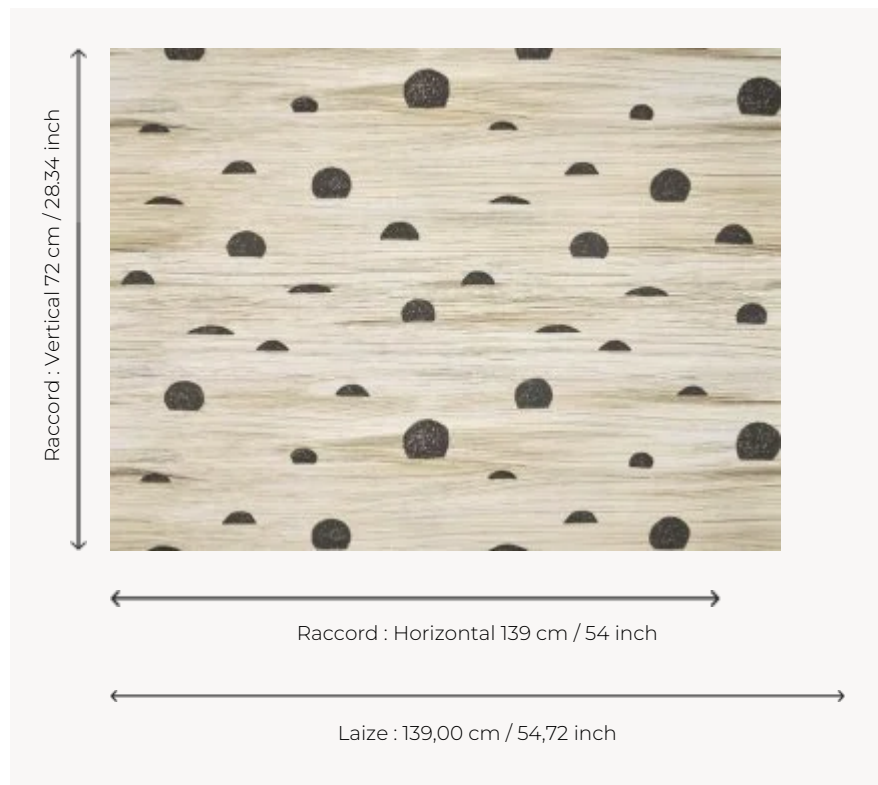

## FP059001 BELLE LUNE

The sun has set, revealing the moon, seen through a mist for the 'eclipse' colour, and reflected in the sea for the 'night' colour.

### Pierre Frey

<b>TYPE</b>	Wide width printed wallpapers
<b>ARTIST</b>	Elisa Defossez
<b>SALES UNIT</b>	Available per meter/yard
<b>BACKING</b>	NON WOVEN
<b>COMPOSITION</b>	-
<b>WIDTH</b>	139 cm / 54,72 inch
<b>REPEAT</b>	H: 139 cm - 54,00 inch V: 72 cm - 28,34 inch Straight repeat
<b>WEIGHT</b>	130 gr / m <sup>2</sup>
<b>CARE</b>	
<b>TRIMMING</b>	Not trimmed
<b>HANGING/REMOVING</b>	Paste the wall Wet removable
<b>CERTIFICATIONS</b>	EUROCLASS C-s1,d0 ASTM E84 Class A
<b>INFORMATION</b>	Use the trim & join marks during installation. Double-cut installation.
<b>BOOK</b>	F9979PPFREY44