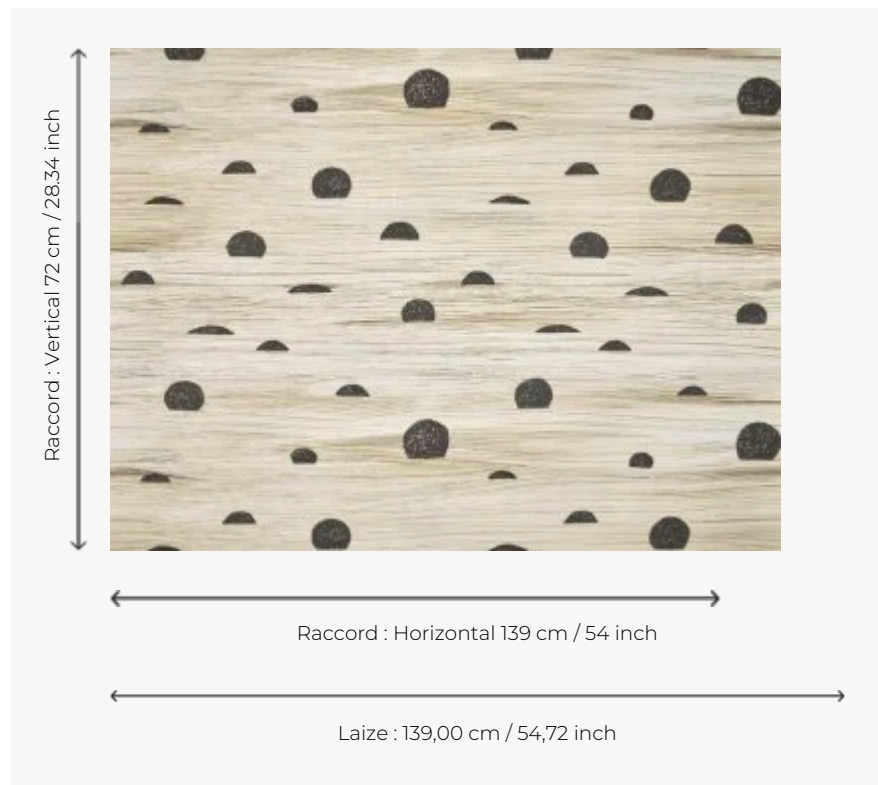

FP059001 BELLE LUNE

The sun has set, revealing the moon, seen through a mist for the 'eclipse' colour, and reflected in the sea for the 'night' colour.

FP059001 - Eclipse

Pierre Frey

TYPE	Wide width printed wallpapers
ARTIST	Elisa Defossez
SALES UNIT	Available per meter/yard
BACKING	NON WOVEN
COMPOSITION	-
WIDTH	139 cm / 54,72 inch
REPEAT	H: 139 cm - 54,00 inch V: 72 cm - 28,34 inch Straight repeat
WEIGHT	130 gr / m ²
CARE	
TRIMMING	Not trimmed
HANGING/REMOVING	Paste the wall Wet removable
CERTIFICATIONS	EUROCLASS C-s1,d0 ASTM E84 Class A
INFORMATION	Use the trim & join marks during installation. Double-cut installation.
BOOK	F9979PPFREY44

2 Colors

FP059001
Eclipse

FP059002
Nuit