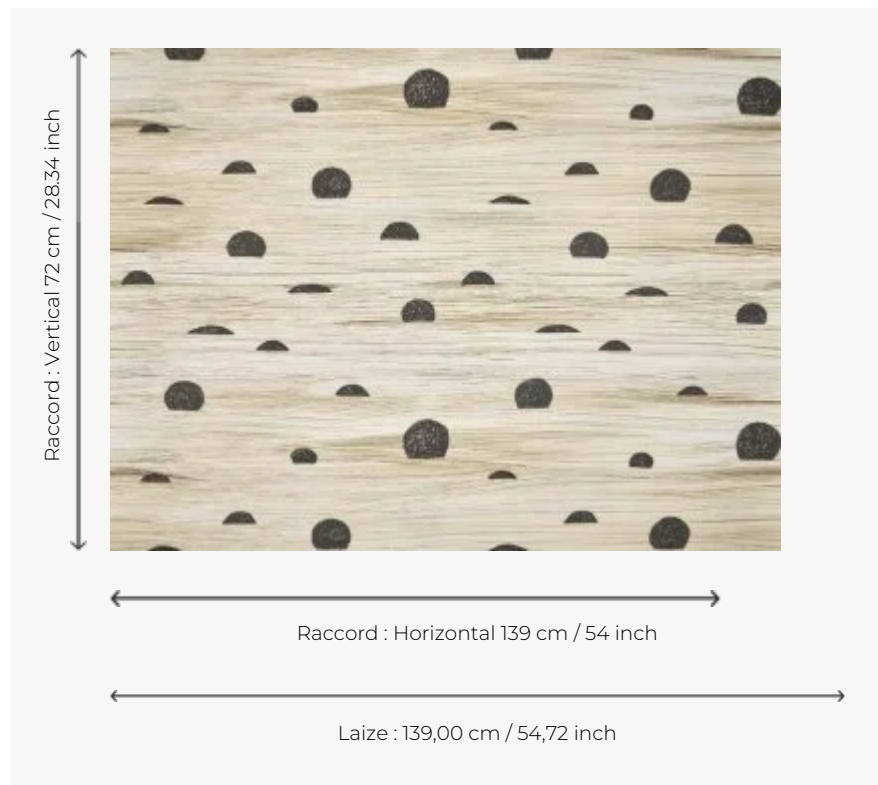

## FP059001 BELLE LUNE

The sun has set, revealing the moon, seen through a mist for the 'eclipse' colour, and reflected in the sea for the 'night' colour.

### Pierre Frey

|                         |  |
|-------------------------|--|
| <b>TYPE</b>             | Wide width printed wallpapers  |
| <b>ARTIST</b>           | Elisa Defossez   |
| <b>SALES UNIT</b>       | Available per meter/yard   |
| <b>BACKING</b>          | NON WOVEN  |
| <b>COMPOSITION</b>      | -  |
| <b>WIDTH</b>            | 139 cm / 54,72 inch  |
| <b>REPEAT</b>           | H: 139 cm - 54,00 inch<br>V: 72 cm - 28,34 inch<br>Straight repeat                   |
| <b>WEIGHT</b>           | 130 gr / m <sup>2</sup>  |
| <b>CARE</b>             |  |
| <b>TRIMMING</b>         | Not trimmed  |
| <b>HANGING/REMOVING</b> | Paste the wall<br>Wet removable  |
| <b>CERTIFICATIONS</b>   | EUROCLASS C-s1,d0<br>ASTM E84 Class A  |
| <b>INFORMATION</b>      | Use the trim & join marks during installation. Double-cut installation.              |
| <b>BOOK</b>             | F9979PPFREY44  |