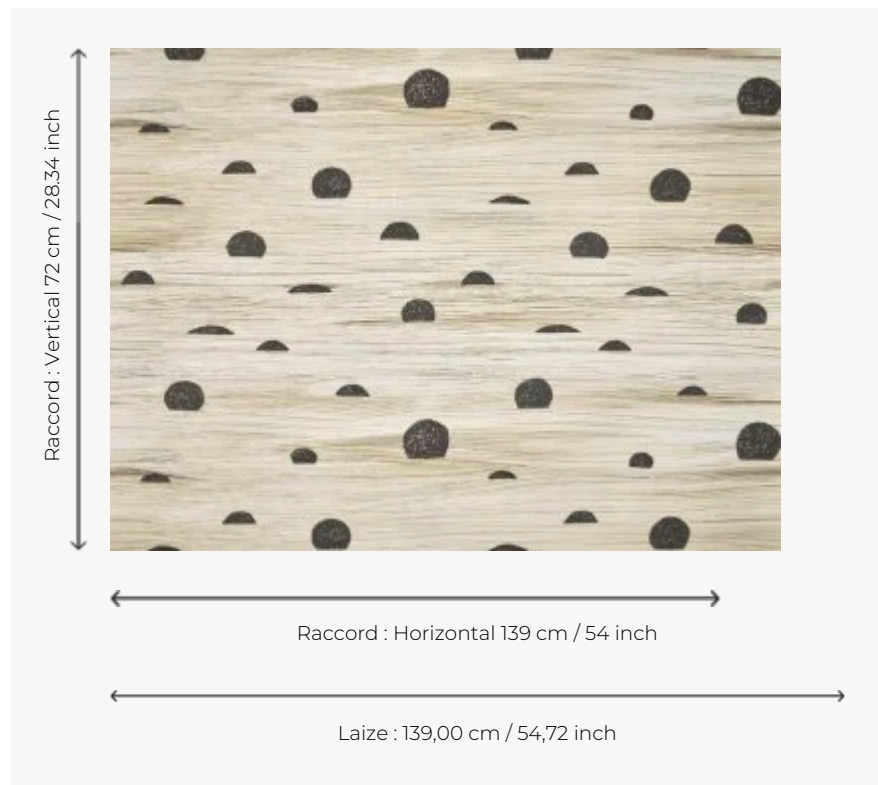

## FP059001 BELLE LUNE

The sun has set, revealing the moon, seen through a mist for the 'eclipse' colour, and reflected in the sea for the 'night' colour.

### Pierre Frey

<b>TYPE</b>	Wide width printed wallpapers
<b>ARTIST</b>	Elisa Defossez
<b>SALES UNIT</b>	Available per meter/yard
<b>BACKING</b>	NON WOVEN
<b>COMPOSITION</b>	-
<b>WIDTH</b>	139 cm / 54,72 inch
<b>REPEAT</b>	H: 139 cm - 54,00 inch V: 72 cm - 28,34 inch Straight repeat
<b>WEIGHT</b>	130 gr / m <sup>2</sup>
<b>CARE</b>	
<b>TRIMMING</b>	Not trimmed
<b>HANGING/REMOVING</b>	Paste the wall Wet removable
<b>CERTIFICATIONS</b>	EUROCLASS C-s1,d0 ASTM E84 Class A
<b>INFORMATION</b>	Use the trim & join marks during installation. Double-cut installation.
<b>BOOK</b>	F9979PPFREY44