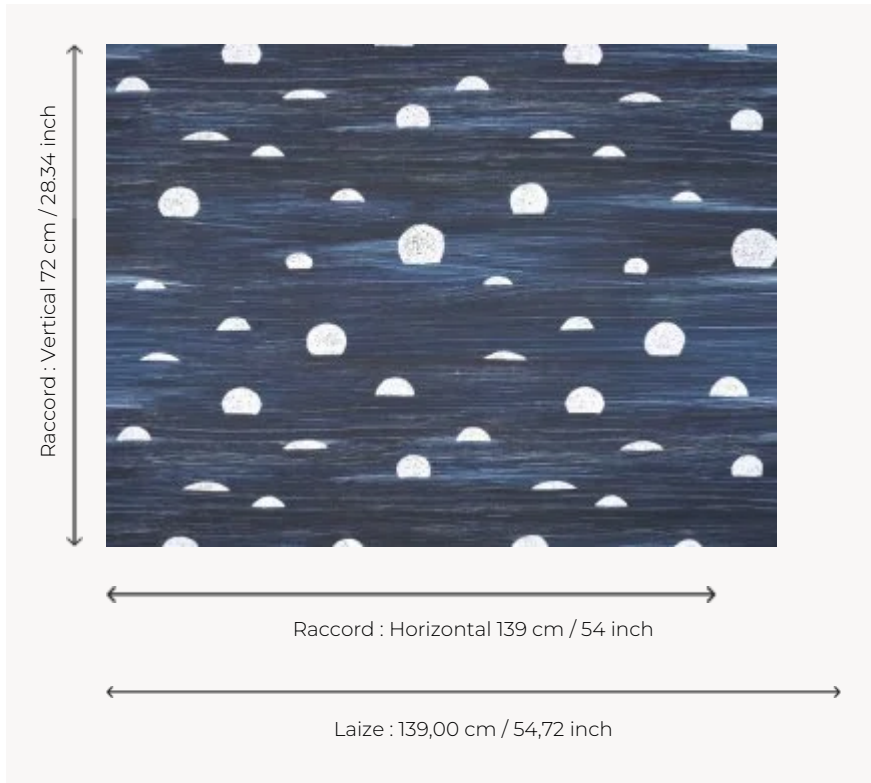

## FP059002 BELLE LUNE

The sun has set, revealing the moon, seen through a mist for the 'eclipse' colour, and reflected in the sea for the 'night' colour.

### Pierre Frey

<b>TYPE</b>	Wide width printed wallpapers
<b>ARTIST</b>	Elisa Defossez
<b>SALES UNIT</b>	Available per meter/yard
<b>BACKING</b>	NON WOVEN
<b>COMPOSITION</b>	-
<b>WIDTH</b>	139 cm / 54,72 inch
<b>REPEAT</b>	H: 139 cm - 54,00 inch V: 72 cm - 28,34 inch Straight repeat
<b>WEIGHT</b>	130 gr / m <sup>2</sup>
<b>CARE</b>	
<b>TRIMMING</b>	Not trimmed
<b>HANGING/REMOVING</b>	Paste the wall Wet removable
<b>CERTIFICATIONS</b>	EUROCLASS C-s1,d0 ASTM E84 Class A
<b>INFORMATION</b>	Use the trim & join marks during installation. Double-cut installation.
<b>BOOK</b>	F9979PPFREY44