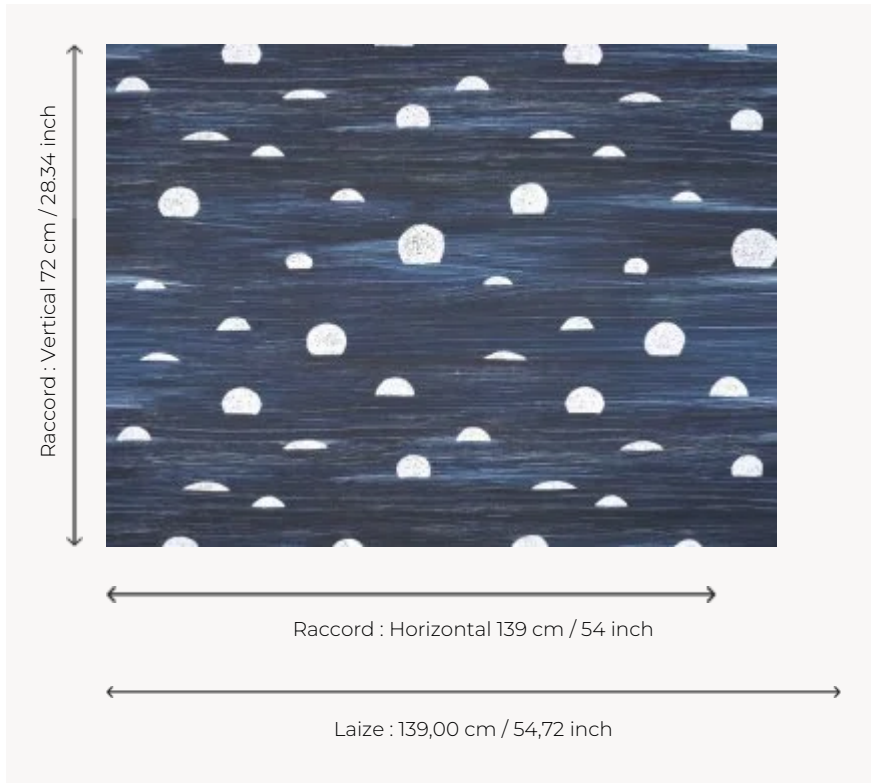

FP059002 BELLE LUNE

The sun has set, revealing the moon, seen through a mist for the 'eclipse' colour, and reflected in the sea for the 'night' colour.

FP059002 - Nuit

Pierre Frey

| | |
|-------------------------|--|
| TYPE | Wide width printed wallpapers |
| ARTIST | Elisa Defossez |
| SALES UNIT | Available per meter/yard |
| BACKING | NON WOVEN |
| COMPOSITION | - |
| WIDTH | 139 cm / 54,72 inch |
| REPEAT | H: 139 cm - 54,00 inch V: 72 cm - 28,34 inch Straight repeat |
| WEIGHT | 130 gr / m ² |
| CARE |  |
| TRIMMING | Not trimmed |
| HANGING/REMOVING | Paste the wall Wet removable |
| CERTIFICATIONS | EUROCLASS C-s1,d0 ASTM E84 Class A |
| INFORMATION | Use the trim & join marks during installation. Double-cut installation. |
| BOOK | F9979PPFREY44 |

2 Colors

FP059001
Eclipse

FP059002
Nuit