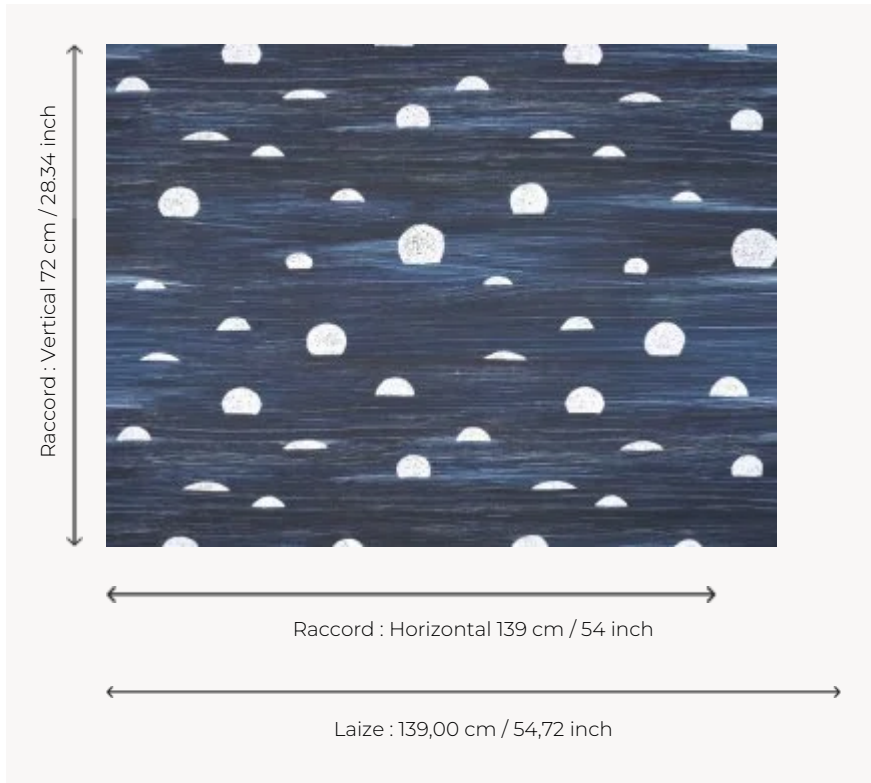

## FP059002 BELLE LUNE

The sun has set, revealing the moon, seen through a mist for the 'eclipse' colour, and reflected in the sea for the 'night' colour.

### Pierre Frey

|                         |  |
|-------------------------|--|
| <b>TYPE</b>             | Wide width printed wallpapers  |
| <b>ARTIST</b>           | Elisa Defossez   |
| <b>SALES UNIT</b>       | Available per meter/yard   |
| <b>BACKING</b>          | NON WOVEN  |
| <b>COMPOSITION</b>      | -  |
| <b>WIDTH</b>            | 139 cm / 54,72 inch  |
| <b>REPEAT</b>           | H: 139 cm - 54,00 inch<br>V: 72 cm - 28,34 inch<br>Straight repeat                   |
| <b>WEIGHT</b>           | 130 gr / m <sup>2</sup>  |
| <b>CARE</b>             |  |
| <b>TRIMMING</b>         | Not trimmed  |
| <b>HANGING/REMOVING</b> | Paste the wall<br>Wet removable  |
| <b>CERTIFICATIONS</b>   | EUROCLASS C-s1,d0<br>ASTM E84 Class A  |
| <b>INFORMATION</b>      | Use the trim & join marks during installation. Double-cut installation.              |
| <b>BOOK</b>             | F9979PPFREY44  |