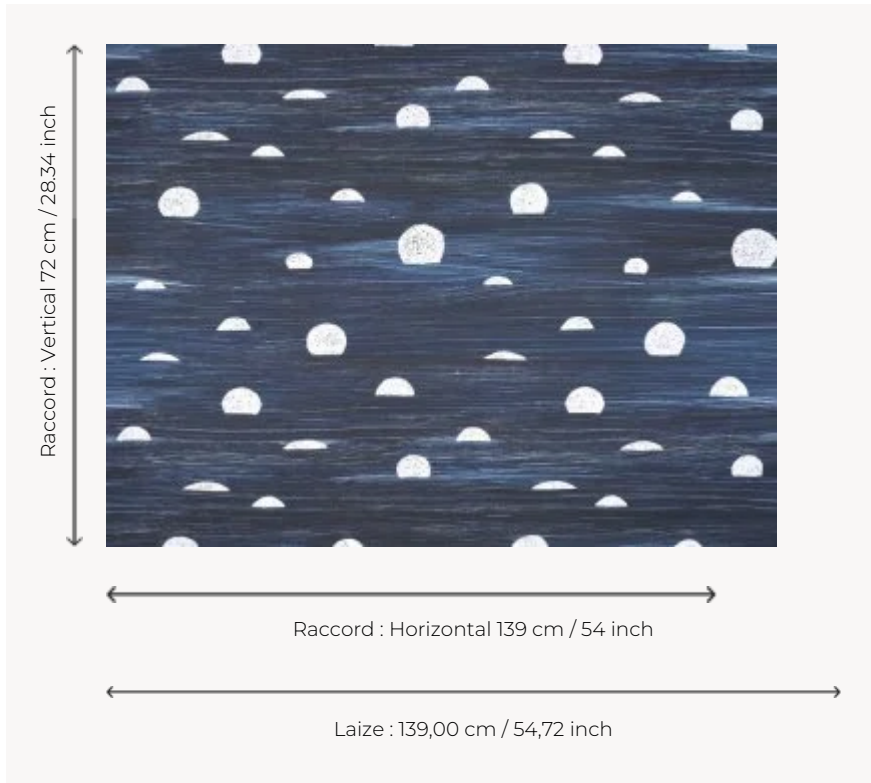

FP059002 BELLE LUNE

The sun has set, revealing the moon, seen through a mist for the 'eclipse' colour, and reflected in the sea for the 'night' colour.

FP059002 - Nuit

Pierre Frey

TYPE	Wide width printed wallpapers
ARTIST	Elisa Defossez
SALES UNIT	Available per meter/yard
BACKING	NON WOVEN
COMPOSITION	-
WIDTH	139 cm / 54,72 inch
REPEAT	H: 139 cm - 54,00 inch V: 72 cm - 28,34 inch Straight repeat
WEIGHT	130 gr / m ²
CARE	
TRIMMING	Not trimmed
HANGING/REMOVING	Paste the wall Wet removable
CERTIFICATIONS	EUROCLASS C-s1,d0 ASTM E84 Class A
INFORMATION	Use the trim & join marks during installation. Double-cut installation.
BOOK	F9979PPFREY44

2 Colors

FP059001
Eclipse

FP059002
Nuit