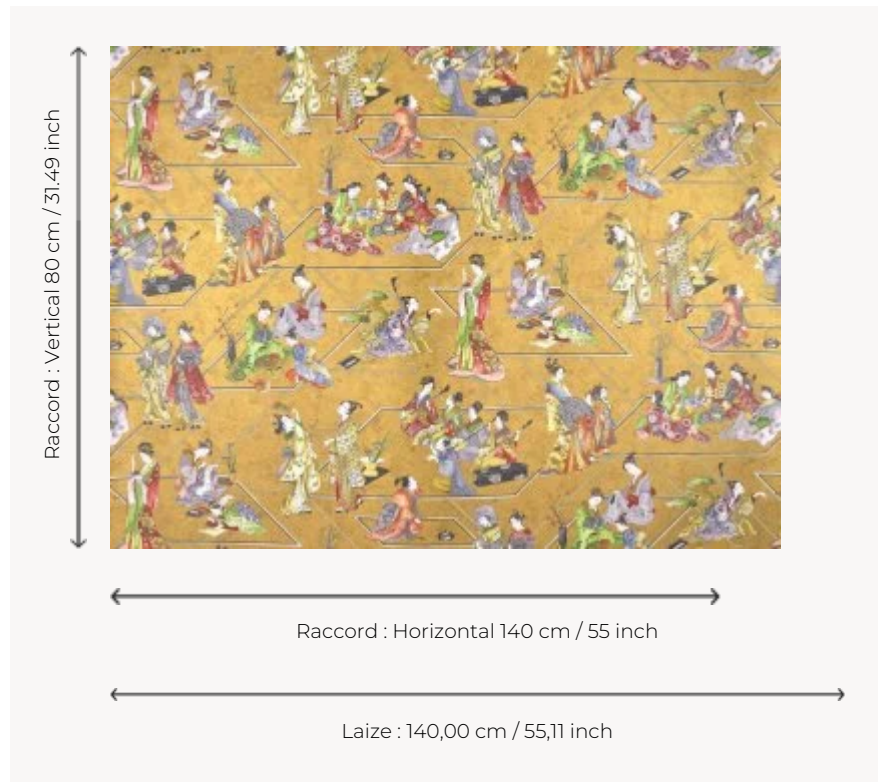

FP060001 CONTE MERVEILLEUX

Scenes from Japanese life, games, reading, sports and music are all represented in this design based on a geometric pattern, printed on metallic materials. The Japanese kimonos of the geishas are particularly featured.

FP060001 - Or

Pierre Frey

TYPE	Wide width printed wallpapers
SALES UNIT	Available per meter/yard
BACKING	NON WOVEN
COMPOSITION	-
WIDTH	140 cm / 55,11 inch
REPEAT	H: 140 cm - 55,00 inch V: 80 cm - 31,49 inch Straight repeat
WEIGHT	170 gr / m ²
CARE	
TRIMMING	Not trimmed
HANGING/REMOVING	Paste the wall Strippable
CERTIFICATIONS	EUROCLASS C-s1,d0 ASTM E84 Class A
INFORMATION	Use the trim & join marks during installation. Double-cut installation.

2 Colors

FP060001

Or

FP060002

Neige