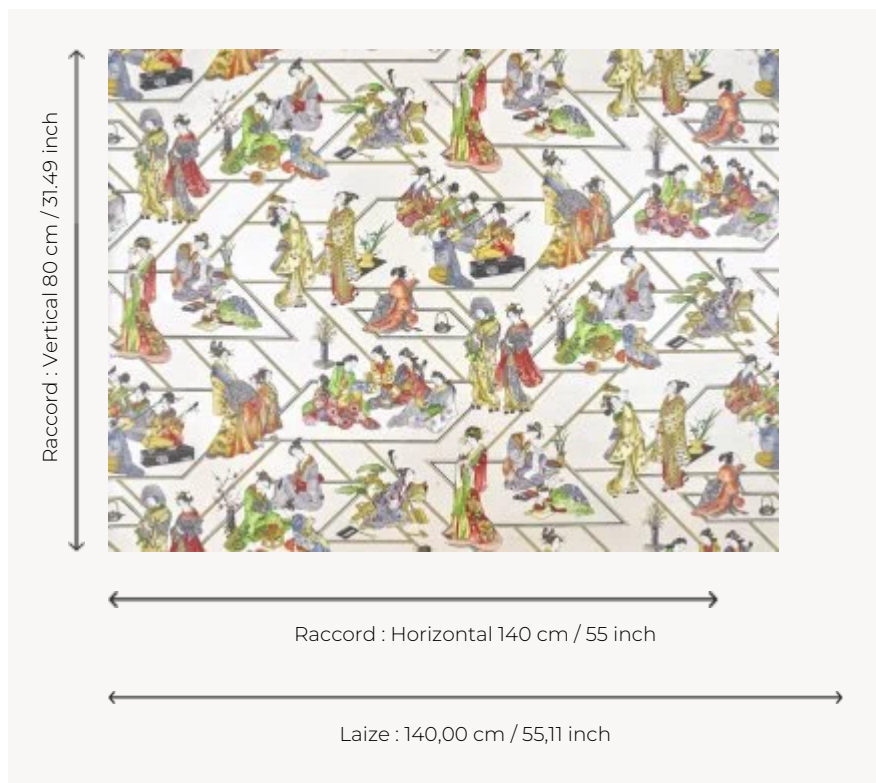

FP060002 CONTE MERVEILLEUX

Scenes from Japanese life, games, reading, sports and music are all represented in this design based on a geometric pattern, printed on metallic materials. The Japanese kimonos of the geishas are particularly featured.

FP060002 - Neige

Pierre Frey

TYPE	Wide width printed wallpapers
SALES UNIT	Available per meter/yard
BACKING	NON WOVEN
COMPOSITION	-
WIDTH	140 cm / 55,11 inch
REPEAT	H: 140 cm - 55,00 inch V: 80 cm - 31,49 inch Straight repeat
WEIGHT	170 gr / m ²
CARE	
TRIMMING	Not trimmed
HANGING/REMOVING	Paste the wall Strippable
CERTIFICATIONS	EUROCLASS C-s1,d0 ASTM E84 Class A
INFORMATION	Use the trim & join marks during installation. Double-cut installation.