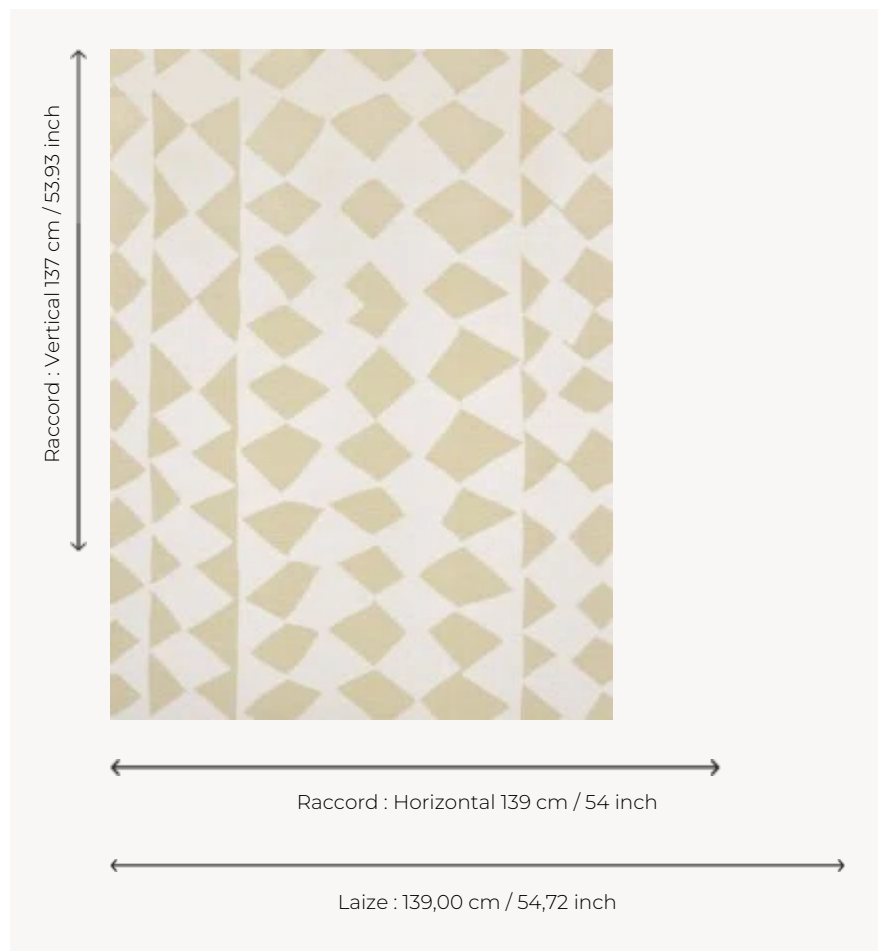

FP062001 EFUTU

The raffia threads and weaves of this wallpaper laminated on non-woven backing illustrate graphic lozenges whose irregular pattern is reminiscent of many traditional wall decorations. Also available in fabric under reference F3849.

FP062001 - Sable

Pierre Frey

TYPE	Paperbacked fabrics - Straws and similar materials
SALES UNIT	Available per meter/yard
BACKING	NON WOVEN
COMPOSITION	74 % Polyester - 26 % Polyamide
WIDTH	139 cm / 54,72 inch
REPEAT	H: 139 cm - 54,00 inch V: 137 cm - 53,93 inch Straight repeat
WEIGHT	490 gr / m ²
CARE	
TRIMMING	Trimmed
HANGING/REMOVING	Paste the wall Wet removable
CERTIFICATIONS	ASTM E84 Class A
INFORMATION	Panel effect
BOOK	F9979PPFREY45