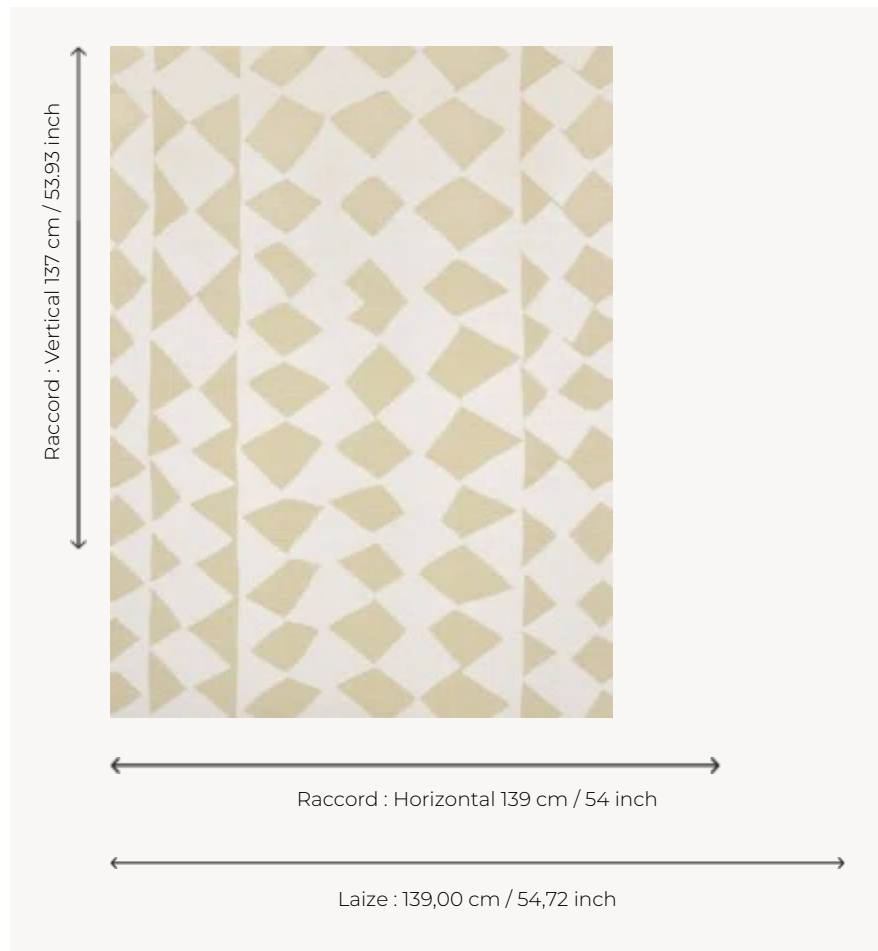

FP062001 EFUTU

FP062001 - Sable

Pierre Frey

TYPE	Paperbacked fabrics - Straws and similar materials
SALES UNIT	Available per meter/yard
BACKING	NON WOVEN
COMPOSITION	74 % Polyester - 26 % Polyamide
WIDTH	139 cm / 54,72 inch
REPEAT	H: 139 cm - 54,00 inch V: 137 cm - 53,93 inch Straight repeat
WEIGHT	490 gr / m ²
CARE	
TRIMMING	Trimmed
HANGING/REMOVING	Paste the wall Wet removable
CERTIFICATIONS	ASTM E84 Class A
INFORMATION	Panel effect
BOOK	F9979PPFREY45

2 Colors

FP062001
Sable

FP062002
Cacao