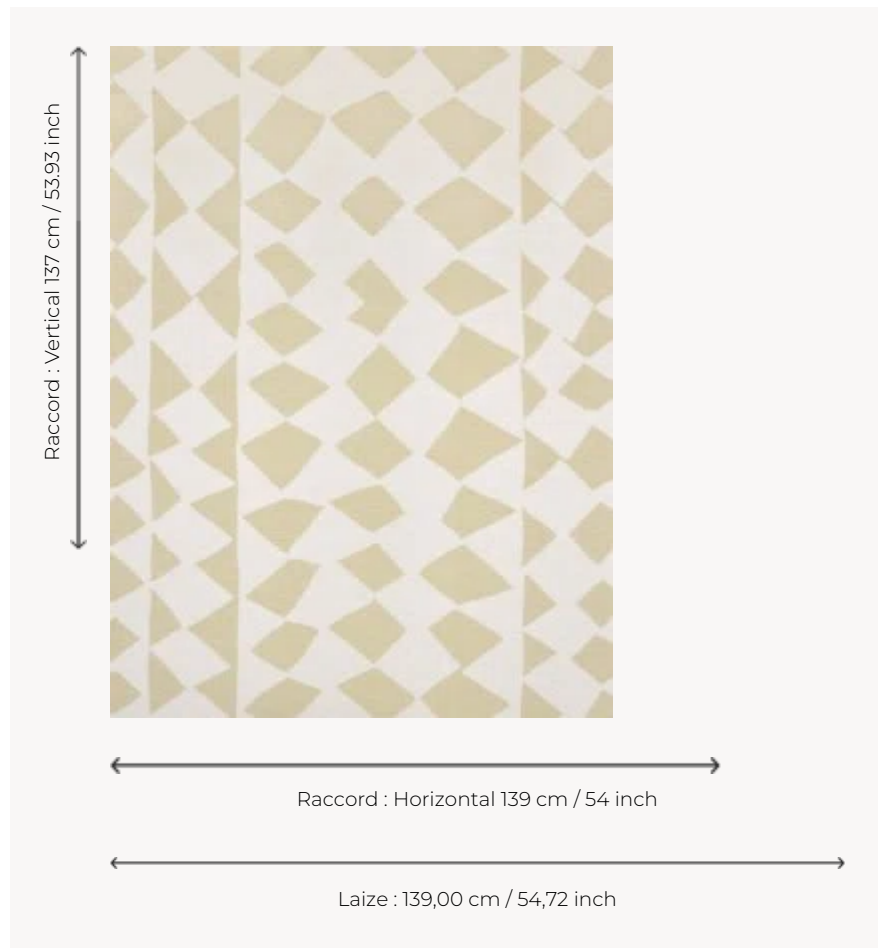

## Pierre Frey

<b>TYPE</b>	Paperbacked fabrics - Straws and similar materials
<b>SALES UNIT</b>	Available per meter/yard
<b>BACKING</b>	NON WOVEN
<b>COMPOSITION</b>	74 % Polyester - 26 % Polyamide
<b>WIDTH</b>	139 cm / 54,72 inch
<b>REPEAT</b>	H: 139 cm - 54,00 inch V: 137 cm - 53,93 inch Straight repeat
<b>WEIGHT</b>	490 gr / m <sup>2</sup>
<b>CARE</b>	
<b>TRIMMING</b>	Trimmed
<b>HANGING/REMOVING</b>	Paste the wall Wet removable
<b>CERTIFICATIONS</b>	ASTM E84 Class A
<b>INFORMATION</b>	Panel effect
<b>BOOK</b>	F9979PPFREY45