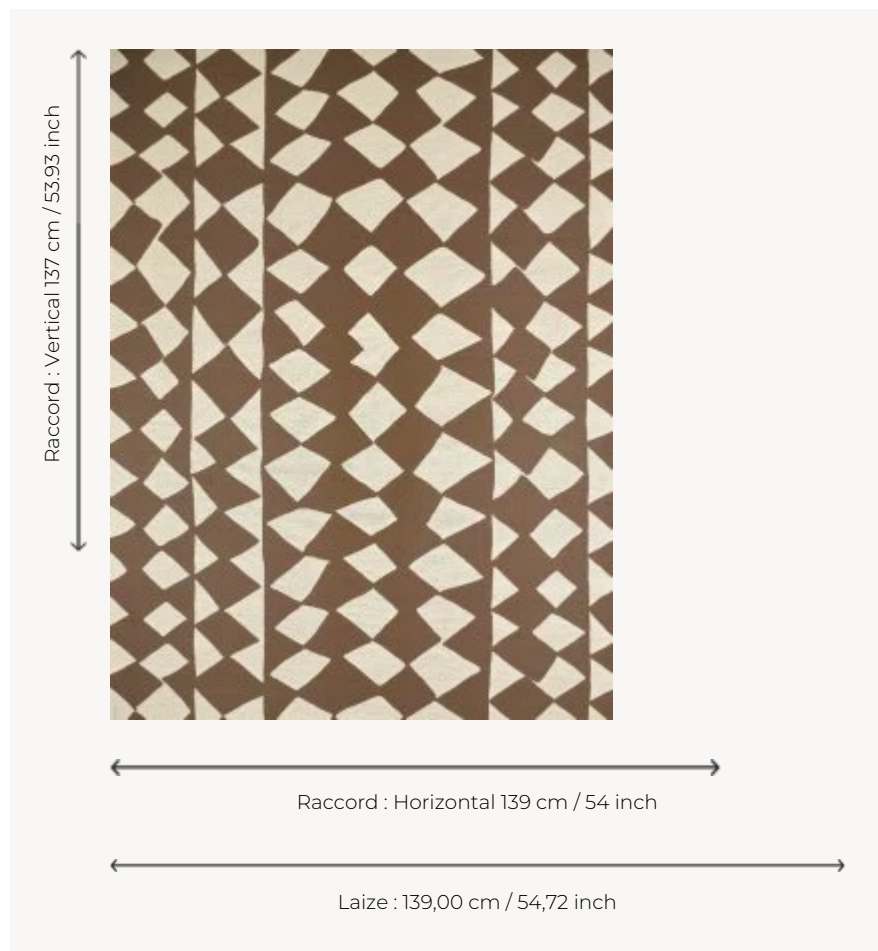

FP062002 EFUTU

The raffia threads and weaves of this wallpaper laminated on non-woven backing illustrate graphic lozenges whose irregular pattern is reminiscent of many traditional wall decorations. Also available in fabric under reference F3849.

FP062002 - Cacao

Pierre Frey

TYPE	Paperbacked fabrics - Straws and similar materials
SALES UNIT	Available per meter/yard
BACKING	NON WOVEN
COMPOSITION	74 % Polyester - 26 % Polyamide
WIDTH	139 cm / 54,72 inch
REPEAT	H: 139 cm - 54,00 inch V: 137 cm - 53,93 inch Straight repeat
WEIGHT	490 gr / m²
CARE	
TRIMMING	Trimmed
HANGING/REMOVING	Paste the wall Wet removable
CERTIFICATIONS	ASTM E84 Class A
INFORMATION	Panel effect
BOOK	F9979PPFREY45