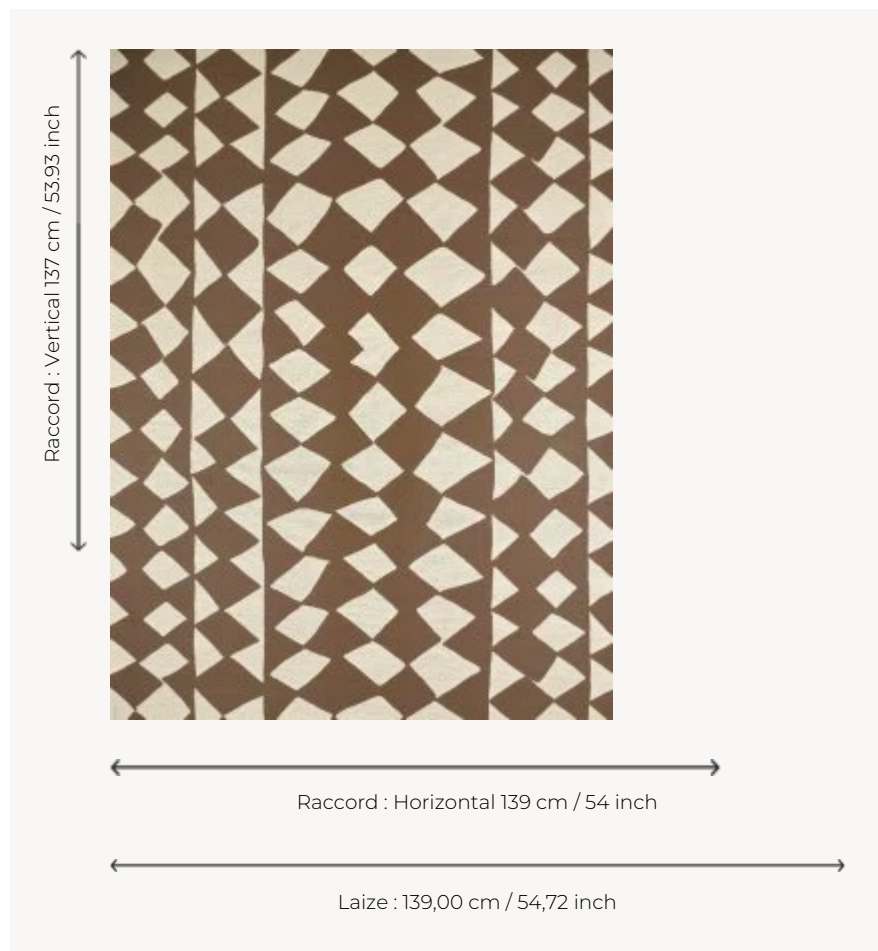

FP062002 EFUTU

The raffia threads and weaves of this wallpaper laminated on non-woven backing illustrate graphic lozenges whose irregular pattern is reminiscent of many traditional wall decorations. Also available in fabric under reference F3849.

FP062002 - Cacao

Pierre Frey

| | |
|-------------------------|--|
| TYPE | Paperbacked fabrics - Straws and similar materials |
| SALES UNIT | Available per meter/yard |
| BACKING | NON WOVEN |
| COMPOSITION | 74 % Polyester - 26 % Polyamide |
| WIDTH | 139 cm / 54,72 inch |
| REPEAT | H: 139 cm - 54,00 inch V: 137 cm - 53,93 inch Straight repeat |
| WEIGHT | 490 gr / m ² |
| CARE |  |
| TRIMMING | Trimmed |
| HANGING/REMOVING | Paste the wall Wet removable |
| CERTIFICATIONS | ASTM E84 Class A |
| INFORMATION | Panel effect |
| BOOK | F9979PPFREY45 |