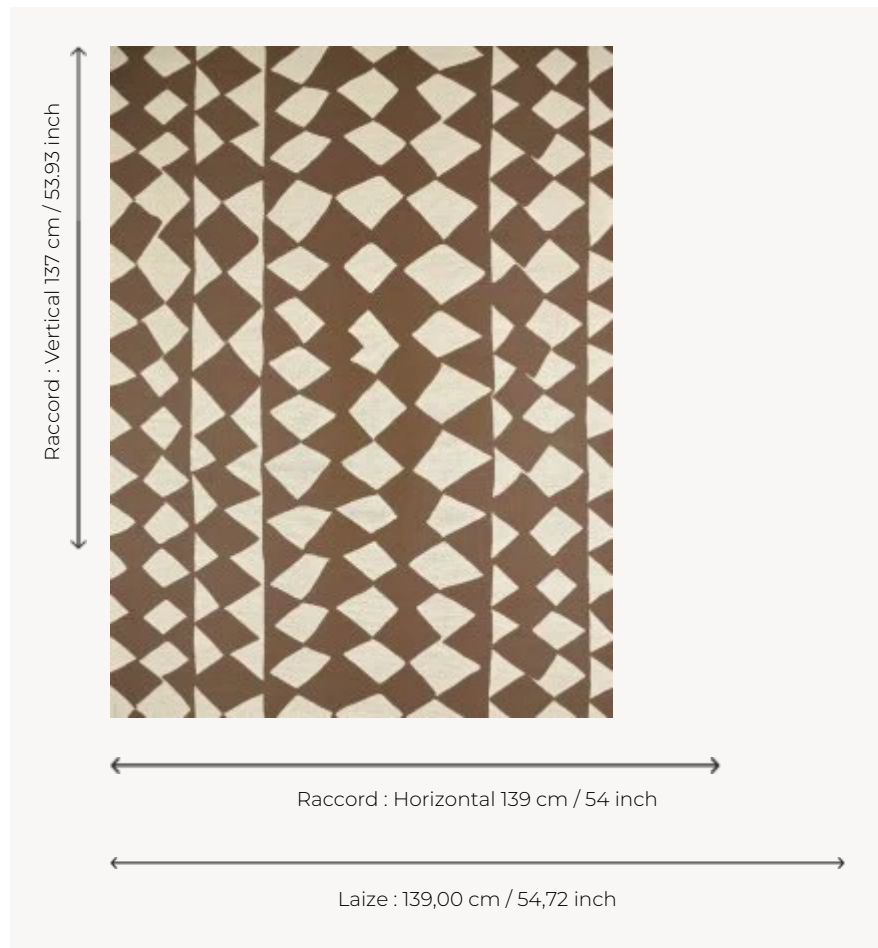

## Pierre Frey

<b>TYPE</b>	Paperbacked fabrics - Straws and similar materials
<b>SALES UNIT</b>	Available per meter/yard
<b>BACKING</b>	NON WOVEN
<b>COMPOSITION</b>	74 % Polyester - 26 % Polyamide
<b>WIDTH</b>	139 cm / 54,72 inch
<b>REPEAT</b>	H: 139 cm - 54,00 inch V: 137 cm - 53,93 inch Straight repeat
<b>WEIGHT</b>	490 gr / m <sup>2</sup>
<b>CARE</b>	
<b>TRIMMING</b>	Trimmed
<b>HANGING/REMOVING</b>	Paste the wall Wet removable
<b>CERTIFICATIONS</b>	ASTM E84 Class A
<b>INFORMATION</b>	Panel effect
<b>BOOK</b>	F9979PPFREY45