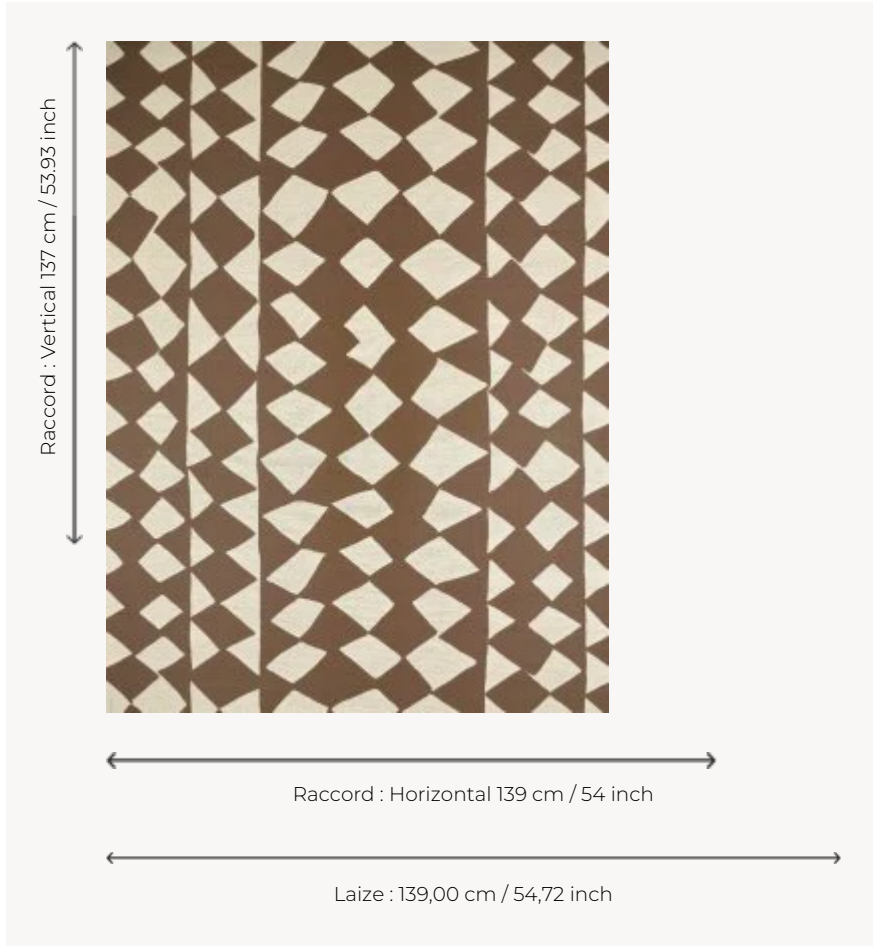

FP062002 EFUTU

FP062002 - Cacao

Pierre Frey

TYPE	Paperbacked fabrics - Straws and similar materials
SALES UNIT	Available per meter/yard
BACKING	NON WOVEN
COMPOSITION	74 % Polyester - 26 % Polyamide
WIDTH	139 cm / 54,72 inch
REPEAT	H: 139 cm - 54,00 inch V: 137 cm - 53,93 inch Straight repeat
WEIGHT	490 gr / m ²
CARE	
TRIMMING	Trimmed
HANGING/REMOVING	Paste the wall Wet removable
CERTIFICATIONS	ASTM E84 Class A
INFORMATION	Panel effect
BOOK	F9979PPFREY45

2 Colors

FP062001
Sable

FP062002
Cacao