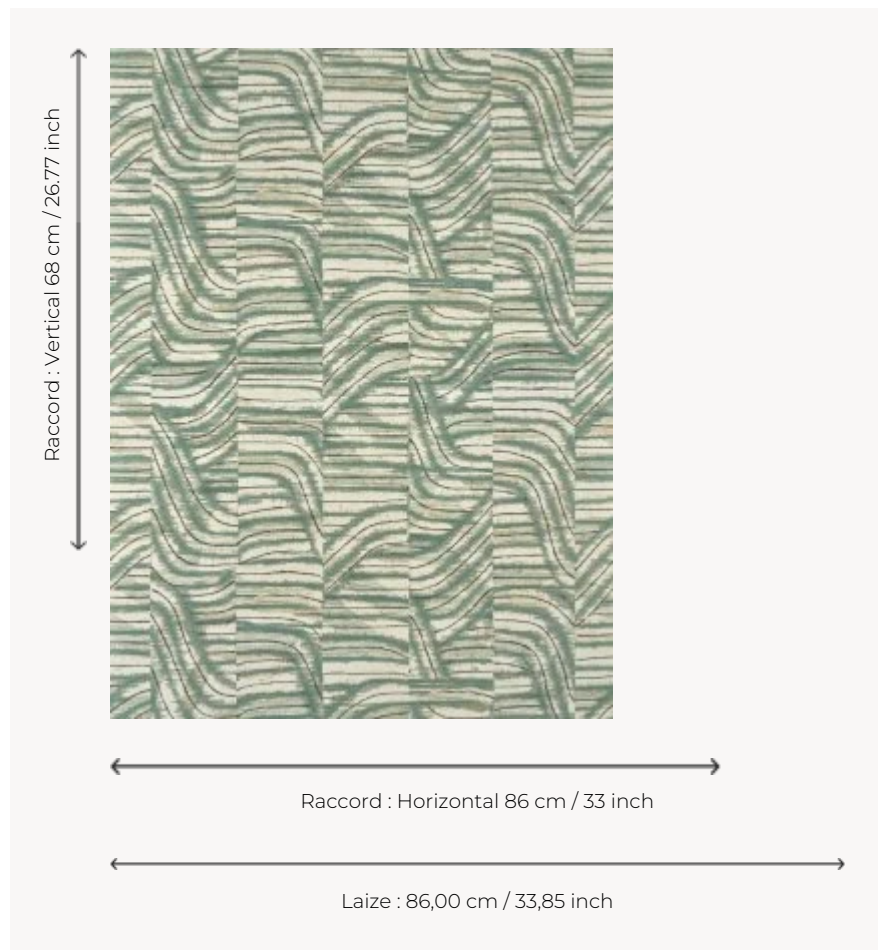

# FP065001 COCONUT

Printed on sisal laminated on a non-woven backing, this hand-painted pattern with its irregular shapes is inspired by nature and recalls the rustic bark of the coconut.

## Pierre Frey

|                         |   |
|-------------------------|---|
| <b>TYPE</b>             | Straws and similar materials - Printed wallpapers                                   |
| <b>SALES UNIT</b>       | Available per meter/yard  |
| <b>BACKING</b>          | NON WOVEN   |
| <b>COMPOSITION</b>      | 100 % Straw   |
| <b>WIDTH</b>            | 86 cm / 33,85 inch  |
| <b>REPEAT</b>           | H: 86 cm - 33,00 inch<br>V: 68 cm - 26,77 inch<br>Straight repeat                   |
| <b>WEIGHT</b>           | 230 gr / m <sup>2</sup>   |
| <b>CARE</b>             |  |
| <b>TRIMMING</b>         | Trimmed   |
| <b>HANGING/REMOVING</b> | Paste the wall<br>Strippable  |
| <b>CERTIFICATIONS</b>   | EUROCLASS C-s1,d0<br>ASTM E84 Class A   |
| <b>NOTES</b>            | Flame retardant backing   |
| <b>INFORMATION</b>      | Panel effect<br>Inherent irregularities from the natural fiber                      |
| <b>BOOK</b>             | F9979PPFREY45   |