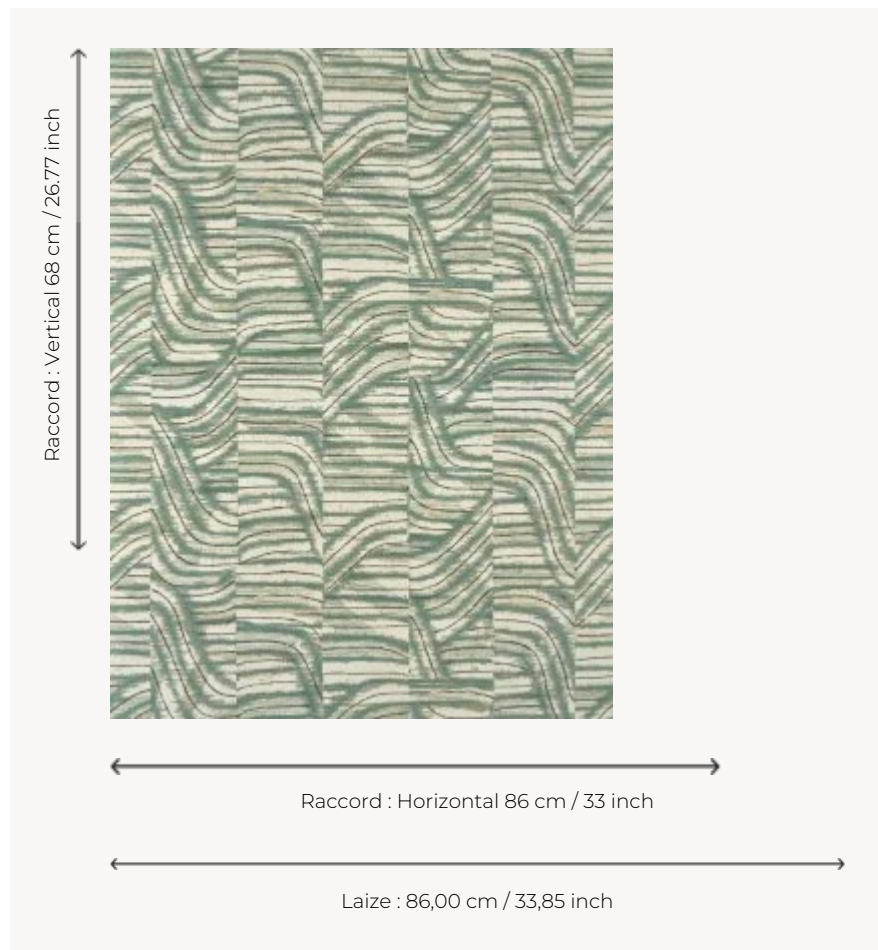

# FP065001 COCONUT

Printed on sisal laminated on a non-woven backing, this hand-painted pattern with its irregular shapes is inspired by nature and recalls the rustic bark of the coconut.

## Pierre Frey

<b>TYPE</b>	Straws and similar materials - Printed wallpapers
<b>SALES UNIT</b>	Available per meter/yard
<b>BACKING</b>	NON WOVEN
<b>COMPOSITION</b>	100 % Straw
<b>WIDTH</b>	86 cm / 33,85 inch
<b>REPEAT</b>	H: 86 cm - 33,00 inch V: 68 cm - 26,77 inch Straight repeat
<b>WEIGHT</b>	230 gr / m <sup>2</sup>
<b>CARE</b>	
<b>TRIMMING</b>	Trimmed
<b>HANGING/REMOVING</b>	Paste the wall Strippable
<b>CERTIFICATIONS</b>	EUROCLASS C-s1,d0 ASTM E84 Class A
<b>NOTES</b>	Flame retardant backing
<b>INFORMATION</b>	Panel effect Inherent irregularities from the natural fiber
<b>BOOK</b>	F9979PPFREY45