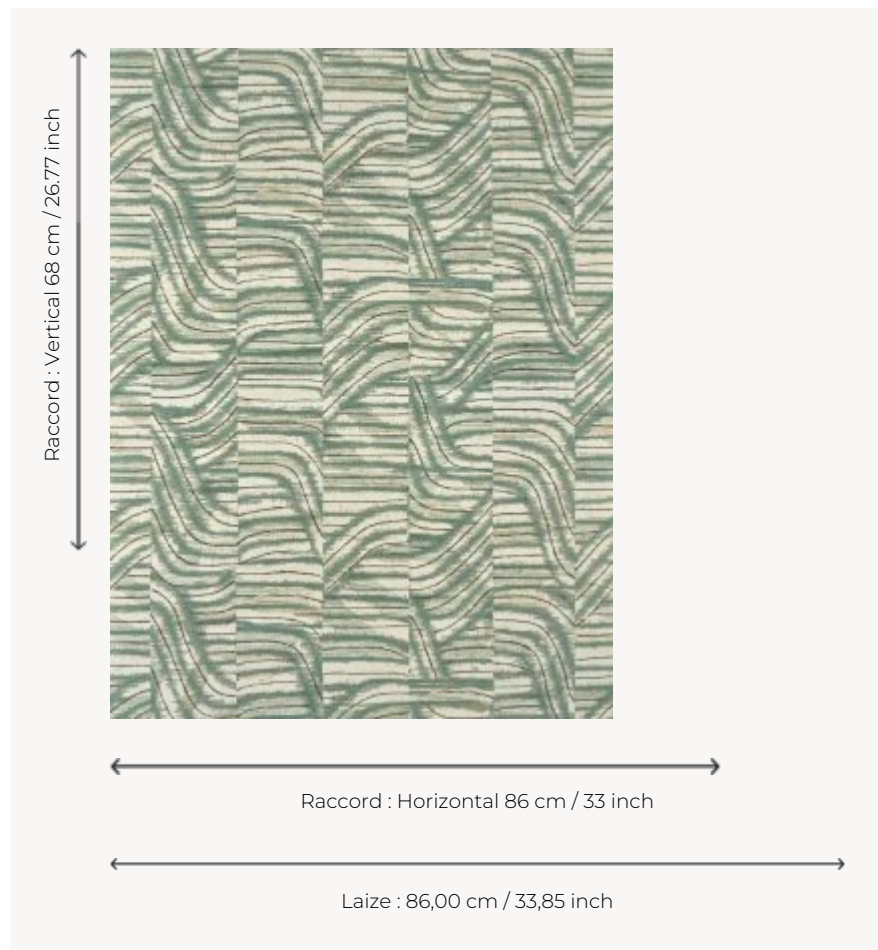

FP065001 COCONUT

Printed on sisal laminated on a non-woven backing, this hand-painted pattern with its irregular shapes is inspired by nature and recalls the rustic bark of the coconut.

FP065001 - Celadon

Pierre Frey

TYPE	Straws and similar materials - Printed wallpapers
SALES UNIT	Available per meter/yard
BACKING	NON WOVEN
COMPOSITION	100 % Straw
WIDTH	86 cm / 33,85 inch
REPEAT	H: 86 cm - 33,00 inch V: 68 cm - 26,77 inch Straight repeat
WEIGHT	230 gr / m ²
CARE	
TRIMMING	Trimmed
HANGING/REMOVING	Paste the wall Strippable
CERTIFICATIONS	EUROCLASS C-s1,d0 ASTM E84 Class A
NOTES	Flame retardant backing
INFORMATION	Panel effect Inherent irregularities from the natural fiber
BOOK	F9979PPFREY45

2 Colors

FP065001
Celadon

FP065002
Terracotta