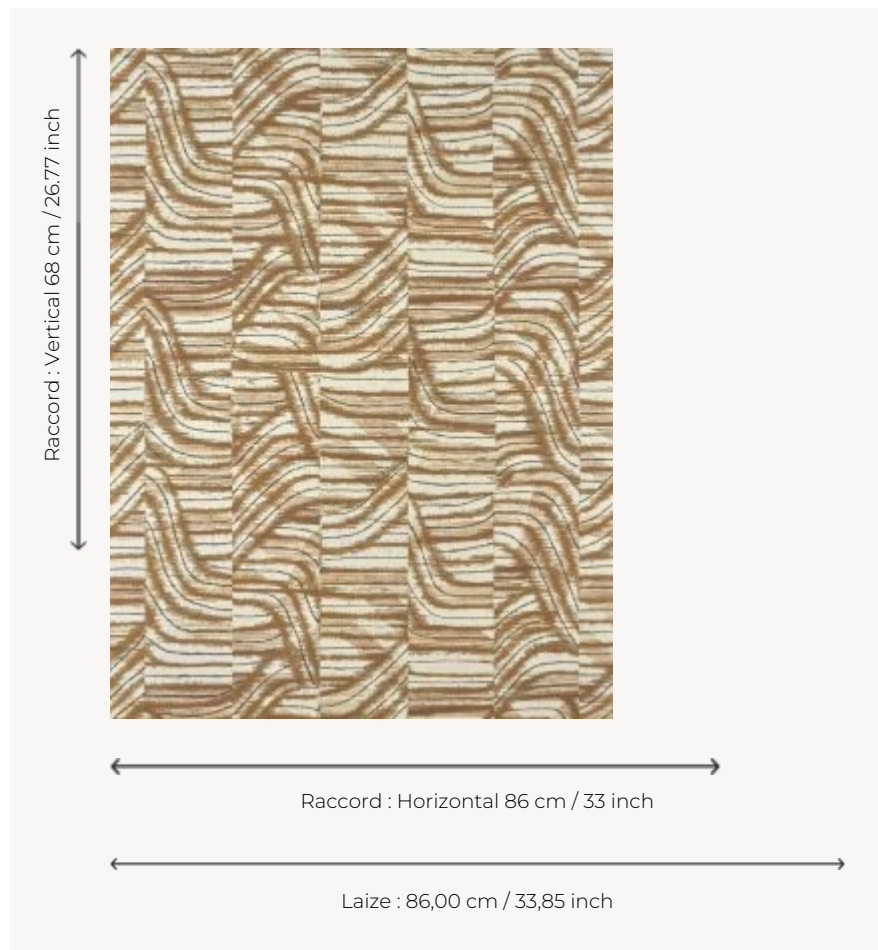

# FP065002 COCONUT

Printed on sisal laminated on a non-woven backing, this hand-painted pattern with its irregular shapes is inspired by nature and recalls the rustic bark of the coconut.

## Pierre Frey

|                         |   |
|-------------------------|---|
| <b>TYPE</b>             | Straws and similar materials - Printed wallpapers                                   |
| <b>SALES UNIT</b>       | Available per meter/yard  |
| <b>BACKING</b>          | NON WOVEN   |
| <b>COMPOSITION</b>      | 100 % Straw   |
| <b>WIDTH</b>            | 86 cm / 33,85 inch  |
| <b>REPEAT</b>           | H: 86 cm - 33,00 inch<br>V: 68 cm - 26,77 inch<br>Straight repeat                   |
| <b>WEIGHT</b>           | 230 gr / m <sup>2</sup>   |
| <b>CARE</b>             |  |
| <b>TRIMMING</b>         | Trimmed   |
| <b>HANGING/REMOVING</b> | Paste the wall<br>Strippable  |
| <b>CERTIFICATIONS</b>   | EUROCLASS C-s1,d0<br>ASTM E84 Class A   |
| <b>NOTES</b>            | Flame retardant backing   |
| <b>INFORMATION</b>      | Panel effect<br>Inherent irregularities from the natural fiber                      |
| <b>BOOK</b>             | F9979PPFREY45   |