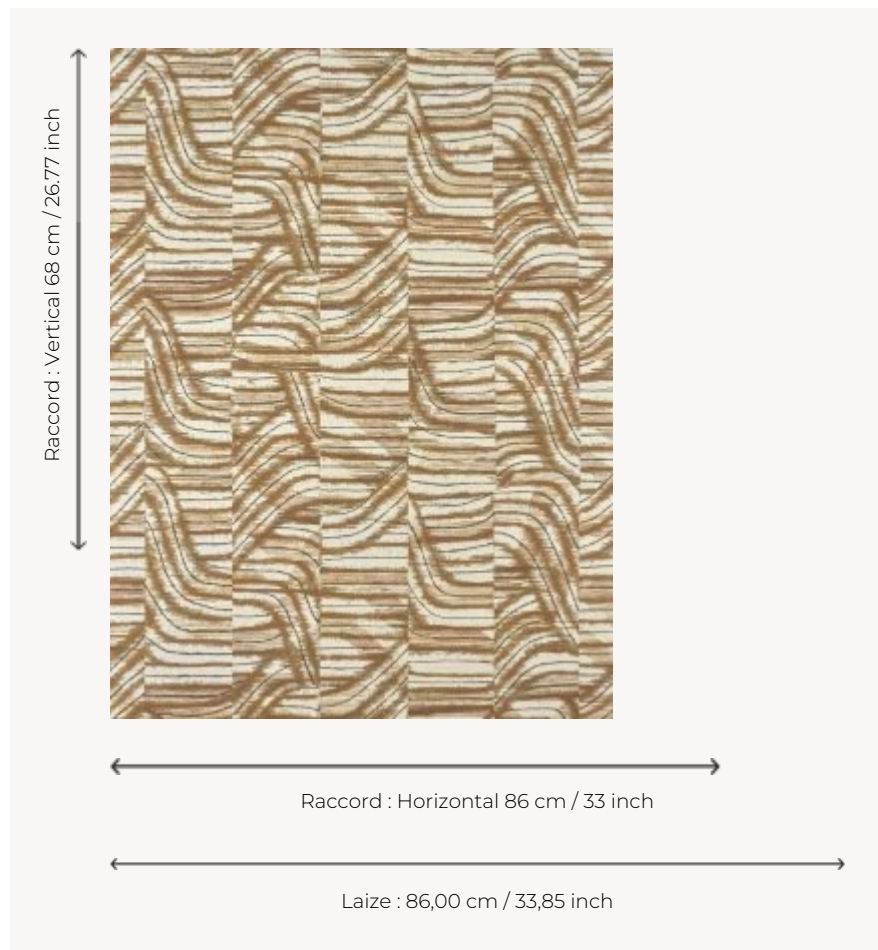

FP065002 COCONUT

Printed on sisal laminated on a non-woven backing, this hand-painted pattern with its irregular shapes is inspired by nature and recalls the rustic bark of the coconut.

FP065002 - Terracotta

Pierre Frey

TYPE	Straws and similar materials - Printed wallpapers
SALES UNIT	Available per meter/yard
BACKING	NON WOVEN
COMPOSITION	100 % Straw
WIDTH	86 cm / 33,85 inch
REPEAT	H: 86 cm - 33,00 inch V: 68 cm - 26,77 inch Straight repeat
WEIGHT	230 gr / m ²
CARE	
TRIMMING	Trimmed
HANGING/REMOVING	Paste the wall Strippable
CERTIFICATIONS	EUROCLASS C-s1,d0 ASTM E84 Class A
NOTES	Flame retardant backing
INFORMATION	Panel effect Inherent irregularities from the natural fiber
BOOK	F9979PPFREY45