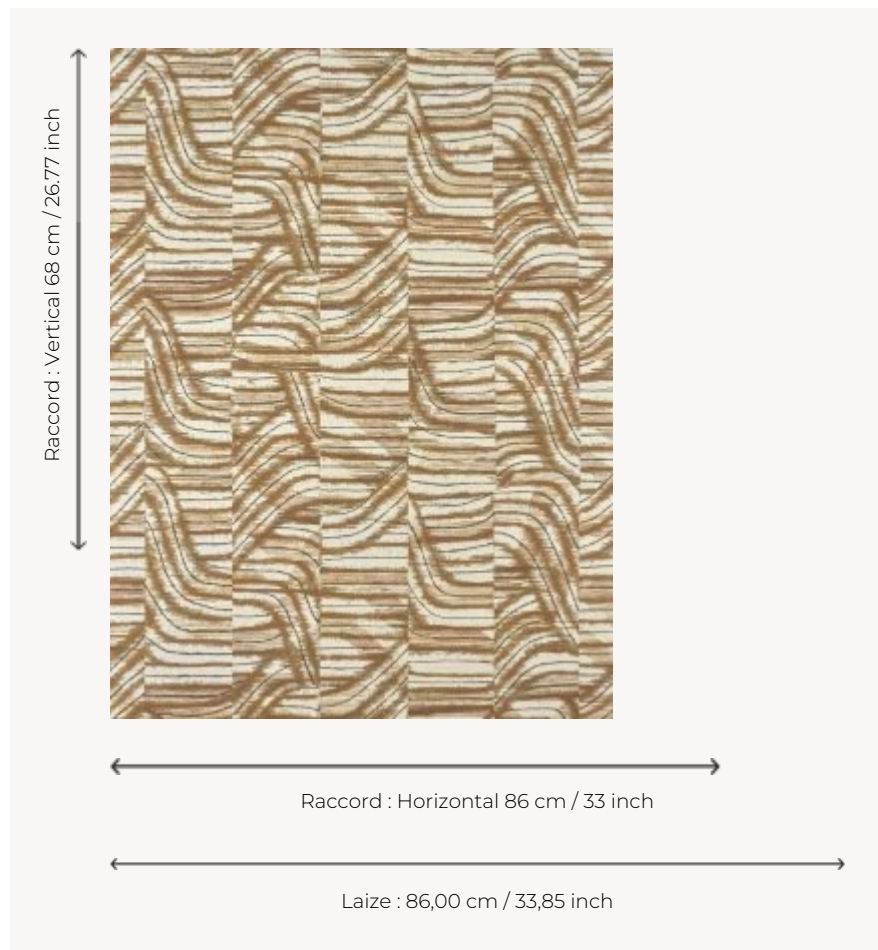

# FP065002 COCONUT

Printed on sisal laminated on a non-woven backing, this hand-painted pattern with its irregular shapes is inspired by nature and recalls the rustic bark of the coconut.

## Pierre Frey

<b>TYPE</b>	Straws and similar materials - Printed wallpapers
<b>SALES UNIT</b>	Available per meter/yard
<b>BACKING</b>	NON WOVEN
<b>COMPOSITION</b>	100 % Straw
<b>WIDTH</b>	86 cm / 33,85 inch
<b>REPEAT</b>	H: 86 cm - 33,00 inch V: 68 cm - 26,77 inch Straight repeat
<b>WEIGHT</b>	230 gr / m <sup>2</sup>
<b>CARE</b>	
<b>TRIMMING</b>	Trimmed
<b>HANGING/REMOVING</b>	Paste the wall Strippable
<b>CERTIFICATIONS</b>	EUROCLASS C-s1,d0 ASTM E84 Class A
<b>NOTES</b>	Flame retardant backing
<b>INFORMATION</b>	Panel effect Inherent irregularities from the natural fiber
<b>BOOK</b>	F9979PPFREY45