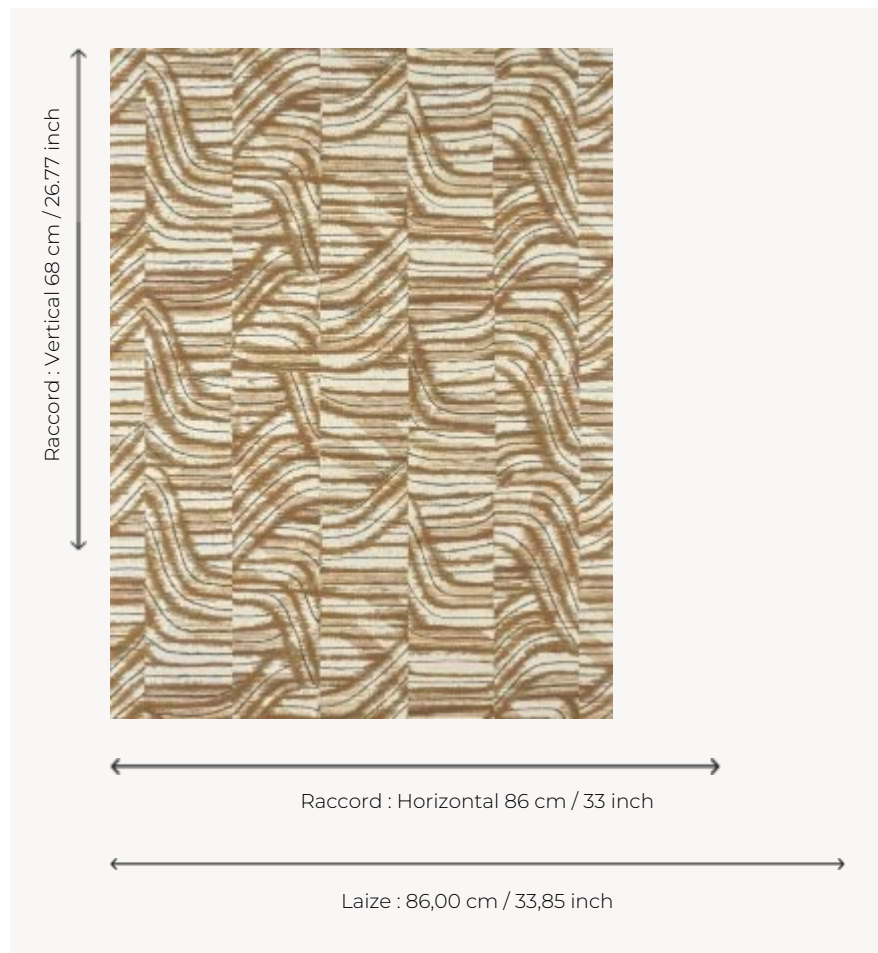

FP065002 COCONUT

Printed on sisal laminated on a non-woven backing, this hand-painted pattern with its irregular shapes is inspired by nature and recalls the rustic bark of the coconut.

FP065002 - Terracotta

Pierre Frey

TYPE	Straws and similar materials - Printed wallpapers
SALES UNIT	Available per meter/yard
BACKING	NON WOVEN
COMPOSITION	100 % Straw
WIDTH	86 cm / 33,85 inch
REPEAT	H: 86 cm - 33,00 inch V: 68 cm - 26,77 inch Straight repeat
WEIGHT	230 gr / m ²
CARE	
TRIMMING	Trimmed
HANGING/REMOVING	Paste the wall Strippable
CERTIFICATIONS	EUROCLASS C-s1,d0 ASTM E84 Class A
NOTES	Flame retardant backing
INFORMATION	Panel effect Inherent irregularities from the natural fiber
BOOK	F9979PPFREY45

2 Colors

FP065001
Celadon

FP065002
Terracotta