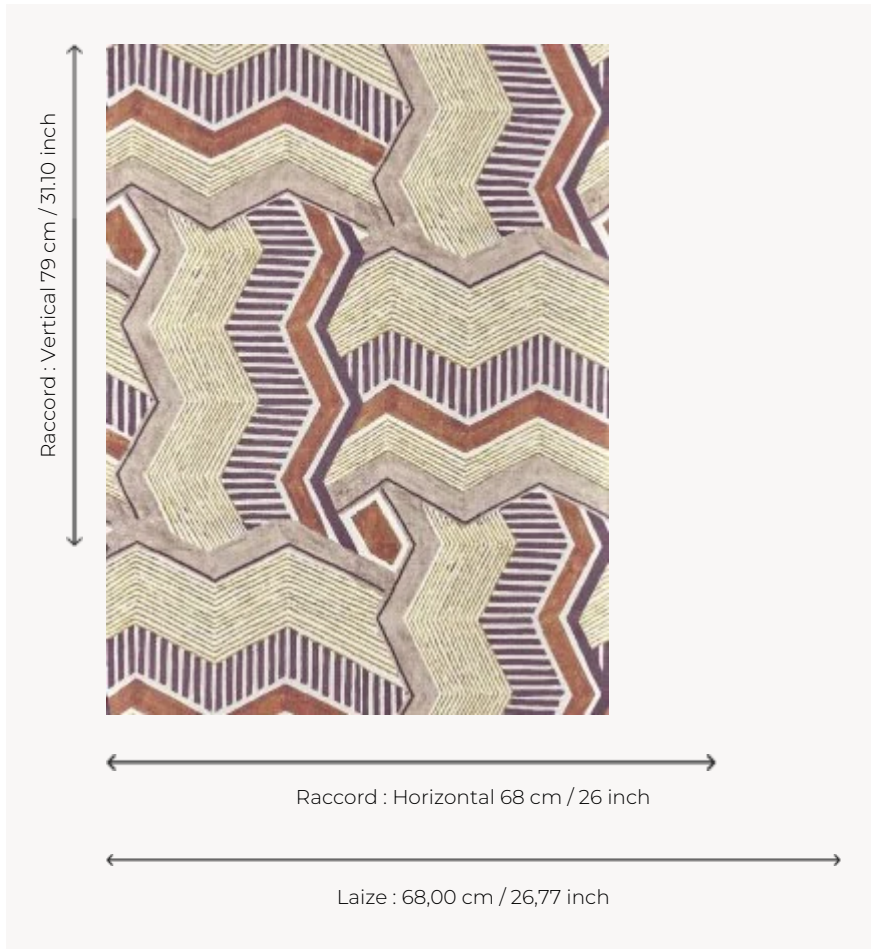

FP067001 CASCADE

Printed on a non-woven vinyl with a mat-effect embossing, this geometric motif is inspired by the art of basketry.

FP067001 - Soleil

Pierre Frey

TYPE	Vinyls - Printed wallpapers
SALES UNIT	Available per meter/yard
BACKING	NON WOVEN
COMPOSITION	100 % Vinyl
WIDTH	68 cm / 26,77 inch
REPEAT	H: 68 cm - 26,00 inch V: 79 cm - 31,10 inch Straight repeat
WEIGHT	465 gr / m ²
CARE	
TRIMMING	Trimmed
HANGING/REMOVING	Paste the wall Strippable
CERTIFICATIONS	EUROCLASS B-s2,d0 ASTM E84 Class A
BOOK	F9979PPFREY45

2 Colors

FP067001
Soleil

FP067002
Ocean