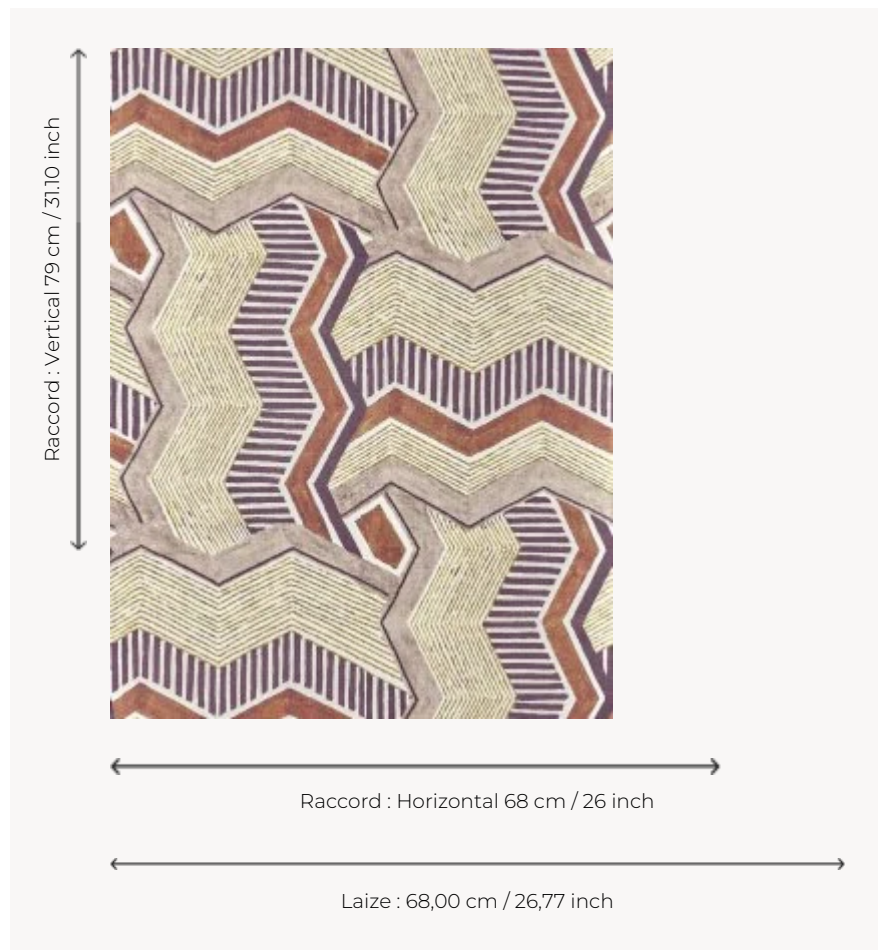

## FP067001 CASCADE

Printed on a non-woven vinyl with a mat-effect embossing, this geometric motif is inspired by the art of basketry.

### FP067001 - Soleil

### Pierre Frey

<b>TYPE</b>	Vinyls - Printed wallpapers
<b>SALES UNIT</b>	Available per meter/yard
<b>BACKING</b>	NON WOVEN
<b>COMPOSITION</b>	100 % Vinyl
<b>WIDTH</b>	68 cm / 26,77 inch
<b>REPEAT</b>	H: 68 cm - 26,00 inch V: 79 cm - 31,10 inch Straight repeat
<b>WEIGHT</b>	465 gr / m <sup>2</sup>
<b>CARE</b>	
<b>TRIMMING</b>	Trimmed
<b>HANGING/REMOVING</b>	Paste the wall Strippable
<b>CERTIFICATIONS</b>	EUROCLASS B-s2,d0 ASTM E84 Class A
<b>BOOK</b>	F9979PPFREY45

## 2 Colors

FP067001  
Soleil

FP067002  
Ocean