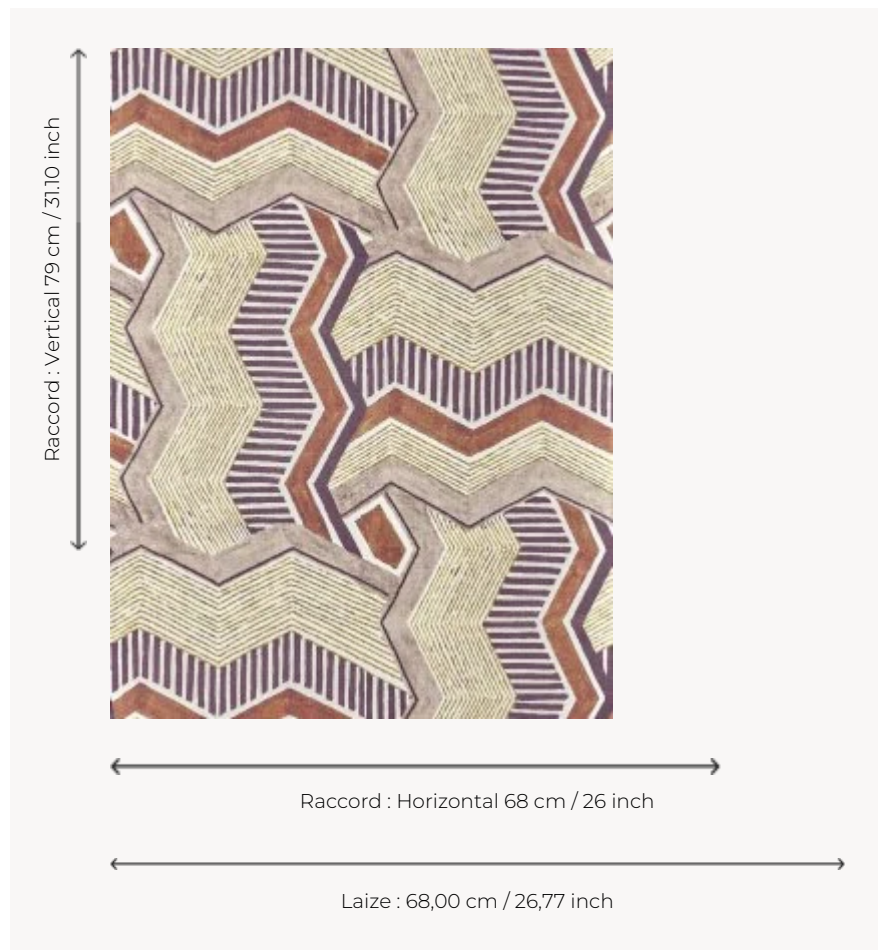

FP067001 CASCADE

Printed on a non-woven vinyl with a mat-effect embossing, this geometric motif is inspired by the art of basketry.

FP067001 - Soleil

Pierre Frey

TYPE	Vinyls - Printed wallpapers
SALES UNIT	Available per meter/yard
BACKING	NON WOVEN
COMPOSITION	100 % Vinyl
WIDTH	68 cm / 26,77 inch
REPEAT	H: 68 cm - 26,00 inch V: 79 cm - 31,10 inch Straight repeat
WEIGHT	465 gr / m ²
CARE	
TRIMMING	Trimmed
HANGING/REMOVING	Paste the wall Strippable
CERTIFICATIONS	EUROCLASS B-s2,d0 ASTM E84 Class A
BOOK	F9979PPFREY45

2 Colors

FP067001
Soleil

FP067002
Ocean