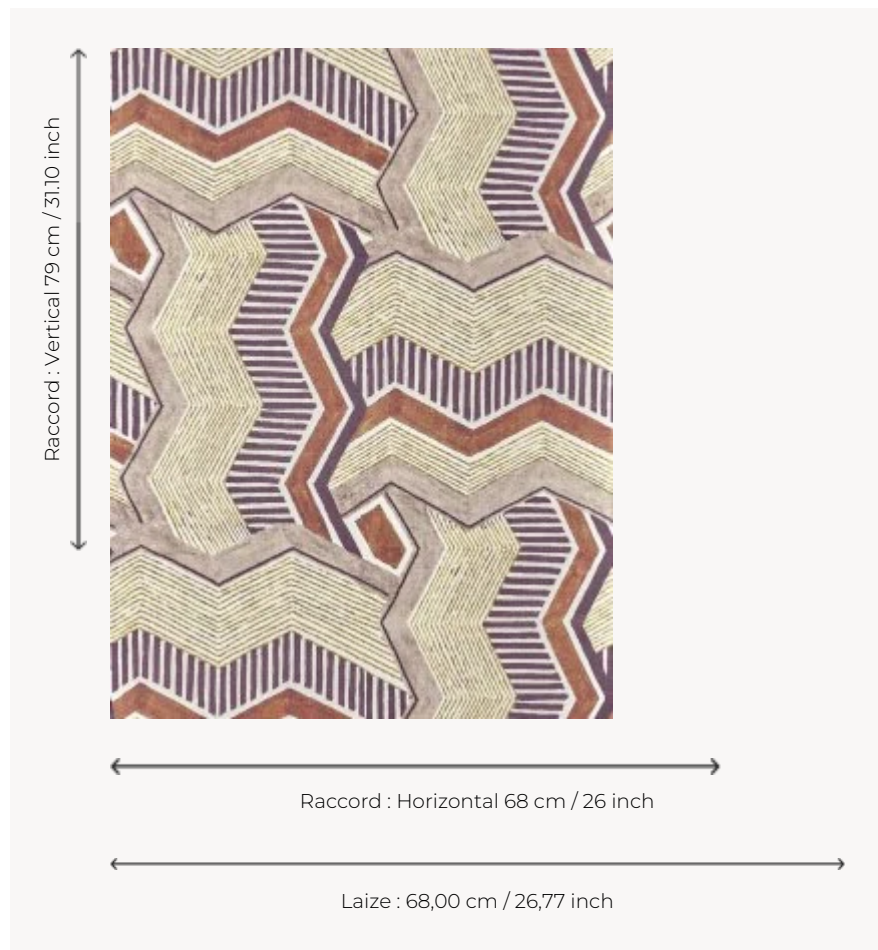

FP067001 CASCADE

Printed on a non-woven vinyl with a mat-effect embossing, this geometric motif is inspired by the art of basketry.

FP067001 - Soleil

Pierre Frey

TYPE	Vinyls - Printed wallpapers
SALES UNIT	Available per meter/yard
BACKING	NON WOVEN
COMPOSITION	100 % Vinyl
WIDTH	68 cm / 26,77 inch
REPEAT	H: 68 cm - 26,00 inch V: 79 cm - 31,10 inch Straight repeat
WEIGHT	465 gr / m ²
CARE	
TRIMMING	Trimmed
HANGING/REMOVING	Paste the wall Strippable
CERTIFICATIONS	EUROCLASS B-s2,d0 ASTM E84 Class A
BOOK	F9979PPFREY45

2 Colors

FP067001

Soleil

FP067002

Ocean