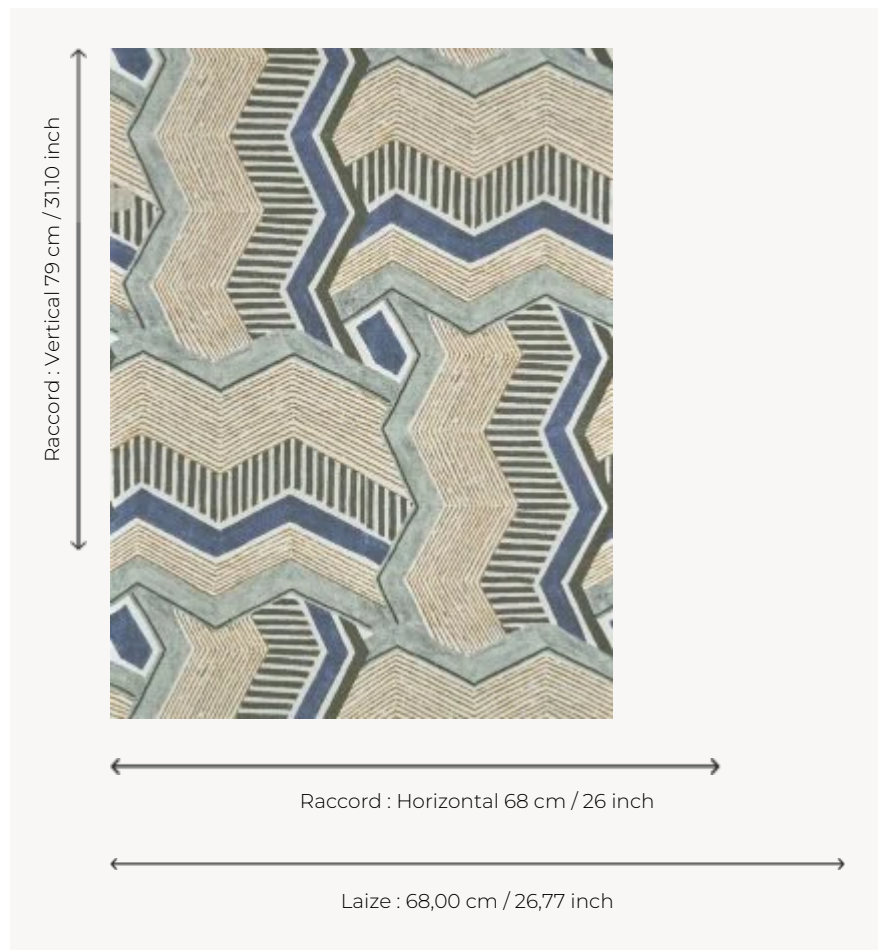

FP067002 CASCADE

Printed on a non-woven vinyl with a mat-effect embossing, this geometric motif is inspired by the art of basketry.

FP067002 - Ocean

Pierre Frey

TYPE	Vinyls - Printed wallpapers
SALES UNIT	Available per meter/yard
BACKING	NON WOVEN
COMPOSITION	100 % Vinyl
WIDTH	68 cm / 26,77 inch
REPEAT	H: 68 cm - 26,00 inch V: 79 cm - 31,10 inch Straight repeat
WEIGHT	465 gr / m ²
CARE	 
TRIMMING	Trimmed
HANGING/REMOVING	Paste the wall Strippable
CERTIFICATIONS	EUROCLASS B-s2,d0 ASTM E84 Class A
BOOK	F9979PPFREY45

2 Colors

FP067001
Soleil

FP067002
Ocean