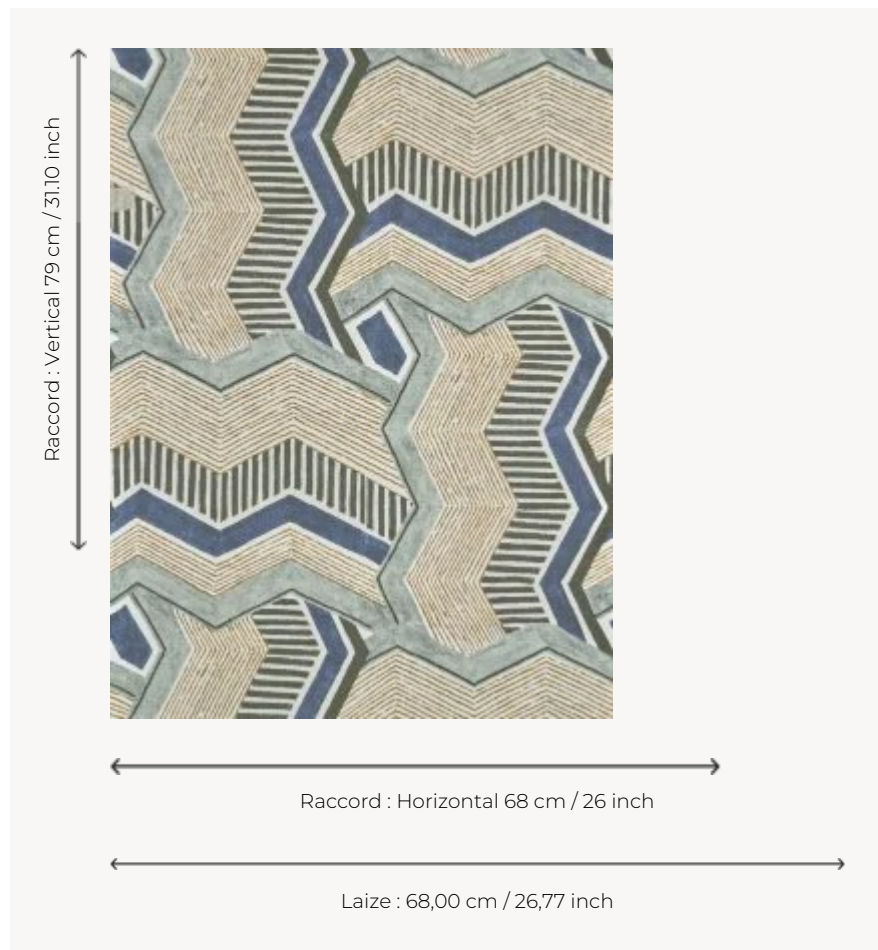

## FP067002 CASCADE

Printed on a non-woven vinyl with a mat-effect embossing, this geometric motif is inspired by the art of basketry.

### Pierre Frey

<b>TYPE</b>	Vinyls - Printed wallpapers
<b>SALES UNIT</b>	Available per meter/yard
<b>BACKING</b>	NON WOVEN
<b>COMPOSITION</b>	100 % Vinyl
<b>WIDTH</b>	68 cm / 26,77 inch
<b>REPEAT</b>	H: 68 cm - 26,00 inch V: 79 cm - 31,10 inch Straight repeat
<b>WEIGHT</b>	465 gr / m <sup>2</sup>
<b>CARE</b>	 
<b>TRIMMING</b>	Trimmed
<b>HANGING/REMOVING</b>	Paste the wall Strippable
<b>CERTIFICATIONS</b>	EUROCLASS B-s2,d0 ASTM E84 Class A
<b>BOOK</b>	F9979PPFREY45