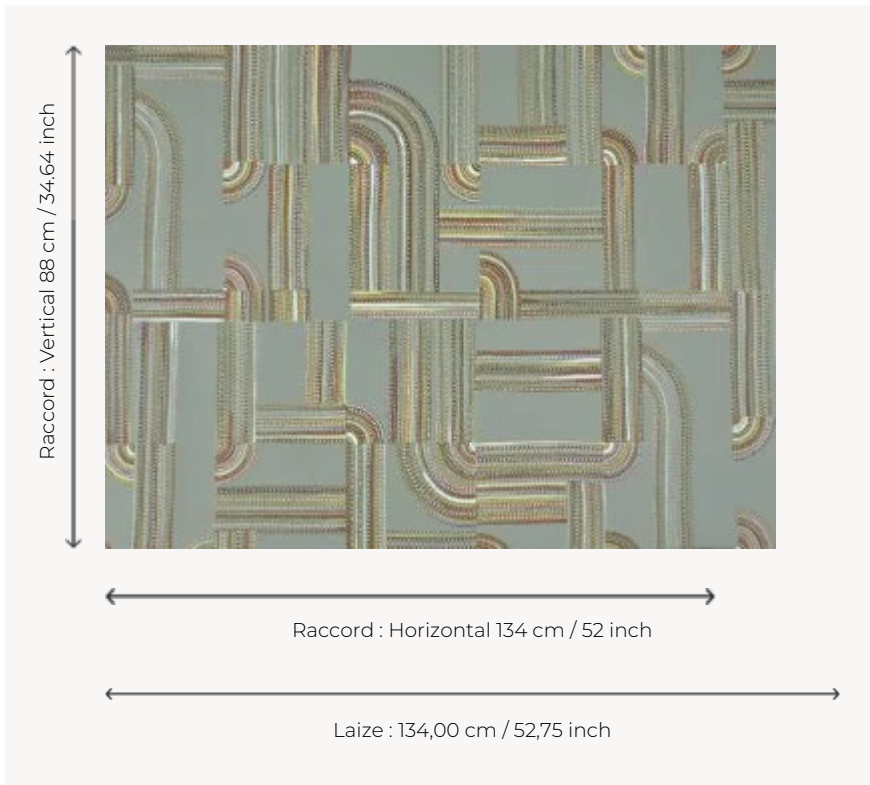

FP068001 BAYA

FP068001 - Argile

Pierre Frey

TYPE	Wide width printed wallpapers - Embossed patterns
SALES UNIT	Available per meter/yard
BACKING	NON WOVEN
COMPOSITION	-
WIDTH	134 cm / 52,75 inch
REPEAT	H: 134 cm - 52,00 inch V: 88 cm - 34,64 inch Offset repeat 1/4
WEIGHT	185 gr / m ²
CARE	
TRIMMING	Trimmed
HANGING/REMOVING	Paste the wall Strippable
CERTIFICATIONS	ASTM E84 Class A
BOOK	F9979PPFREY45

2 Colors

FP068001
Argile

FP068002
Feu