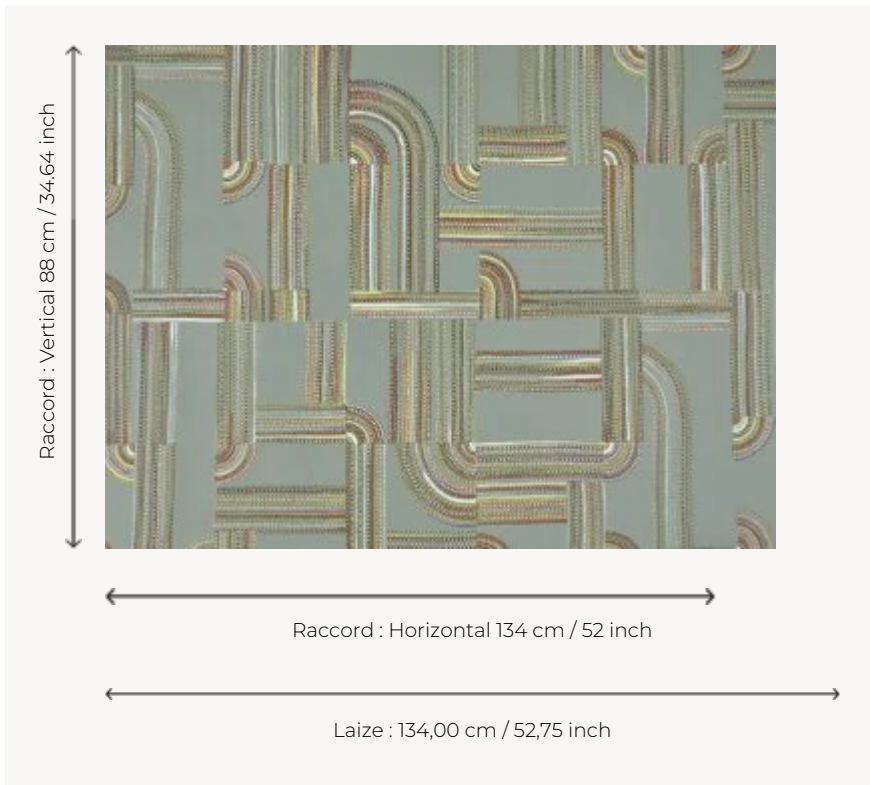

# FP068001 BAYA

FP068001 - Argile

## Pierre Frey

<b>TYPE</b>	Wide width printed wallpapers - Embossed patterns
<b>SALES UNIT</b>	Available per meter/yard
<b>BACKING</b>	NON WOVEN
<b>COMPOSITION</b>	-
<b>WIDTH</b>	134 cm / 52,75 inch
<b>REPEAT</b>	H: 134 cm - 52,00 inch V: 88 cm - 34,64 inch Offset repeat 1/4
<b>WEIGHT</b>	185 gr / m <sup>2</sup>
<b>CARE</b>	
<b>TRIMMING</b>	Trimmed
<b>HANGING/REMOVING</b>	Paste the wall Strippable
<b>CERTIFICATIONS</b>	ASTM E84 Class A
<b>BOOK</b>	F9979PPFREY45

## 2 Colors

FP068001  
Argile

FP068002  
Feu