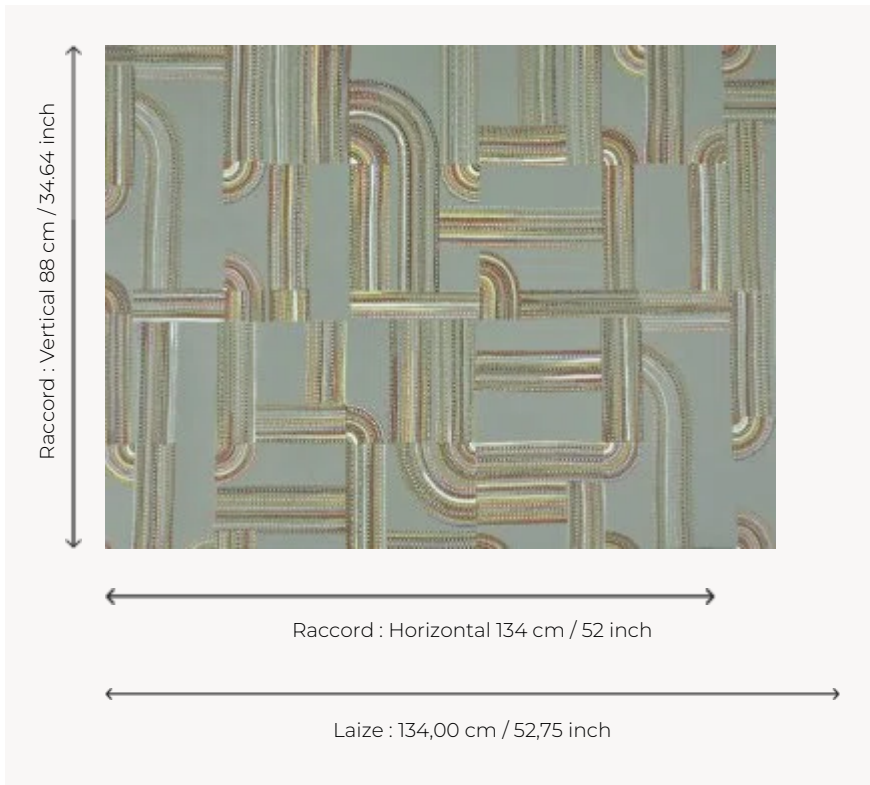

# FP068001 BAYA

FP068001 - Argile

## Pierre Frey

<b>TYPE</b>	Wide width printed wallpapers - Embossed patterns
<b>SALES UNIT</b>	Available per meter/yard
<b>BACKING</b>	NON WOVEN
<b>COMPOSITION</b>	-
<b>WIDTH</b>	134 cm / 52,75 inch
<b>REPEAT</b>	H: 134 cm - 52,00 inch V: 88 cm - 34,64 inch Offset repeat 1/4
<b>WEIGHT</b>	185 gr / m <sup>2</sup>
<b>CARE</b>	
<b>TRIMMING</b>	Trimmed
<b>HANGING/REMOVING</b>	Paste the wall Strippable
<b>CERTIFICATIONS</b>	ASTM E84 Class A
<b>BOOK</b>	F9979PPFREY45

## 2 Colors

FP068001  
Argile

FP068002  
Feu