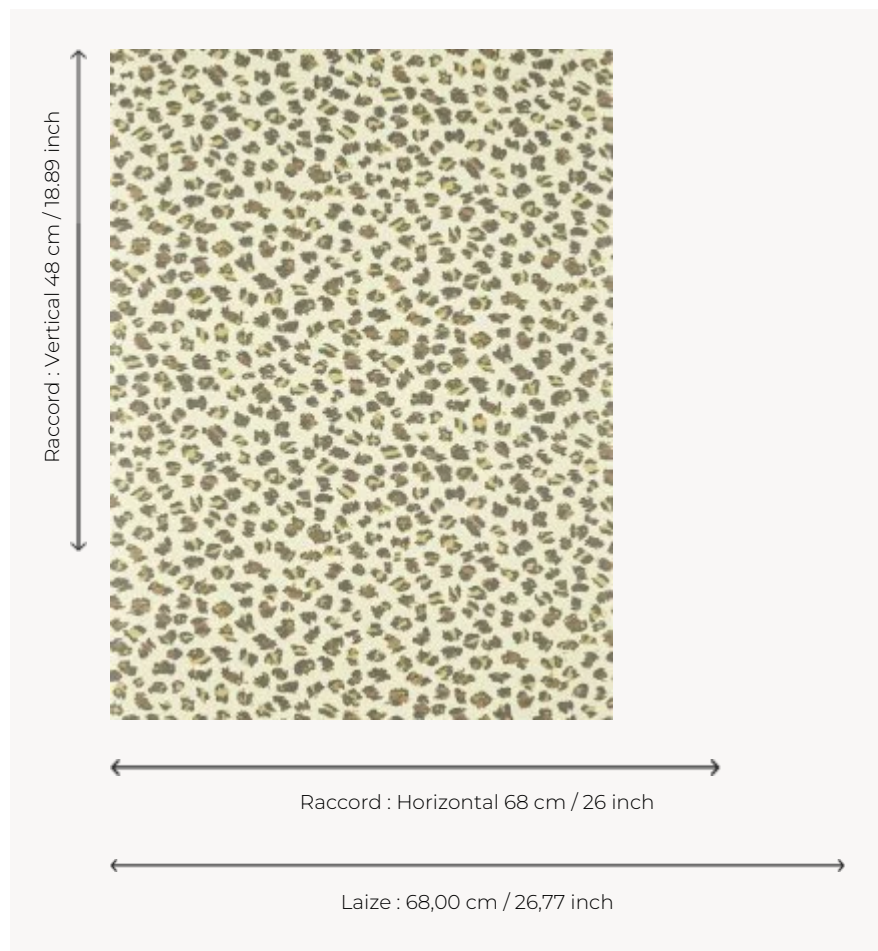

# FP069001 CEYLAN

Somewhere between contemporary tachism and wild panther, the wall is adorned with an animal-inspired motif in bold colors printed using traditional rotary screen printing technique. The metallic reflections of the inks add sophistication and elegance.

## FP069001 - Beige

## Pierre Frey

<b>TYPE</b>	Printed wallpapers
<b>SALES UNIT</b>	Available per roll of 10,05 mts
<b>BACKING</b>	NON WOVEN
<b>COMPOSITION</b>	-
<b>WIDTH</b>	68 cm / 26,77 inch
<b>REPEAT</b>	H: 68 cm - 26,00 inch V: 48 cm - 18,89 inch Half drop repeat
<b>WEIGHT</b>	165 gr / m <sup>2</sup>
<b>CARE</b>	
<b>TRIMMING</b>	Trimmed
<b>HANGING/REMOVING</b>	Paste the wall Strippable
<b>CERTIFICATIONS</b>	EUROCLASS C-s1,d0 ASTM E84 Class A
<b>NOTES</b>	Traditional printing technique