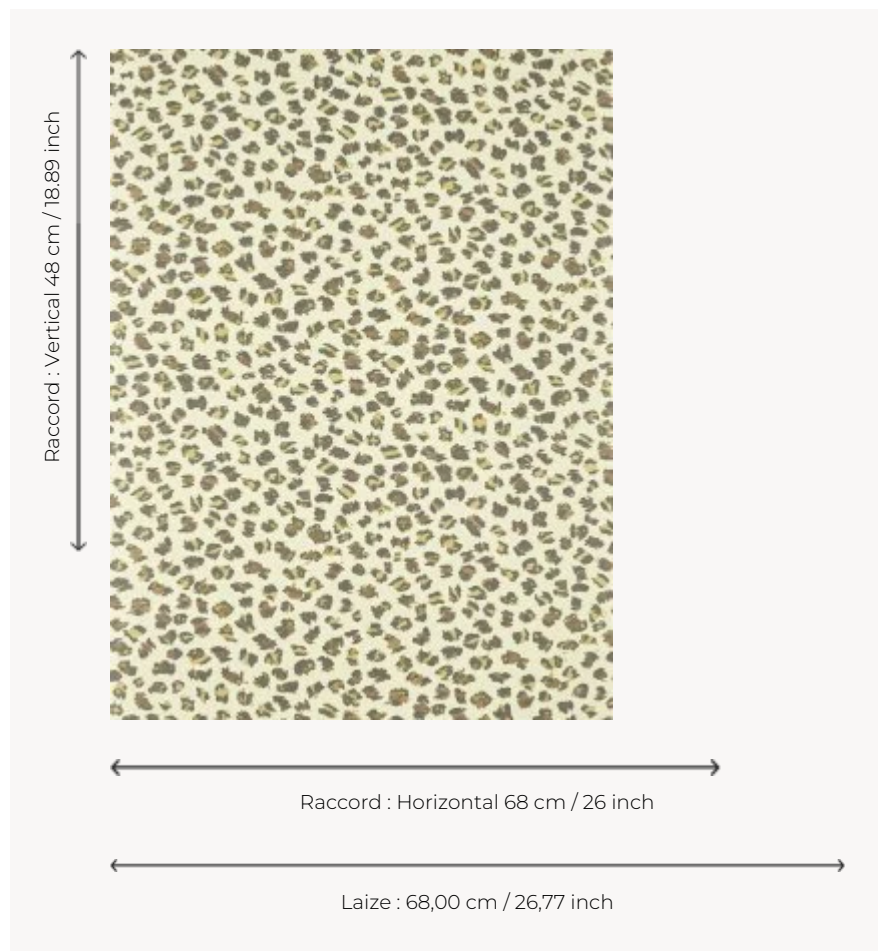

FP069001 CEYLAN

Somewhere between contemporary tachism and wild panther, the wall is adorned with an animal-inspired motif in bold colors printed using traditional rotary screen printing technique. The metallic reflections of the inks add sophistication and elegance.

FP069001 - Beige

Pierre Frey

TYPE	Printed wallpapers
SALES UNIT	Available per roll of 10,05 mts
BACKING	NON WOVEN
COMPOSITION	-
WIDTH	68 cm / 26,77 inch
REPEAT	H: 68 cm - 26,00 inch V: 48 cm - 18,89 inch Half drop repeat
WEIGHT	165 gr / m ²
CARE	
TRIMMING	Trimmed
HANGING/REMOVING	Paste the wall Strippable
CERTIFICATIONS	EUROCLASS C-s1,d0 ASTM E84 Class A
NOTES	Traditional printing technique
BOOK	F9979PPFREY45