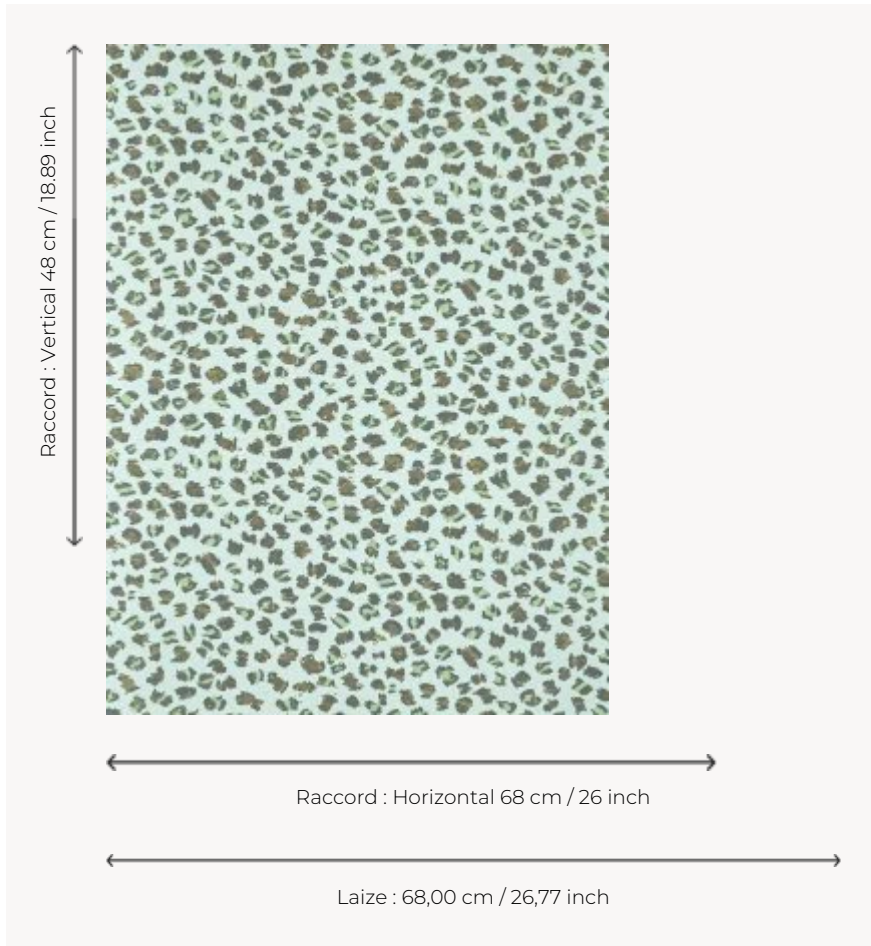

FP069002 CEYLAN

Somewhere between contemporary tachism and wild panther, the wall is adorned with an animal-inspired motif in bold colors printed using traditional rotary screen printing technique. The metallic reflections of the inks add sophistication and elegance.

FP069002 - Ciel

Pierre Frey

TYPE	Printed wallpapers
SALES UNIT	Available per roll of 10,05 mts
BACKING	NON WOVEN
COMPOSITION	-
WIDTH	68 cm / 26,77 inch
REPEAT	H: 68 cm - 26,00 inch V: 48 cm - 18,89 inch Half drop repeat
WEIGHT	165 gr / m ²
CARE	
TRIMMING	Trimmed
HANGING/REMOVING	Paste the wall Strippable
CERTIFICATIONS	EUROCLASS C-s1,d0 ASTM E84 Class A
NOTES	Traditional printing technique
BOOK	F9979PPFREY45