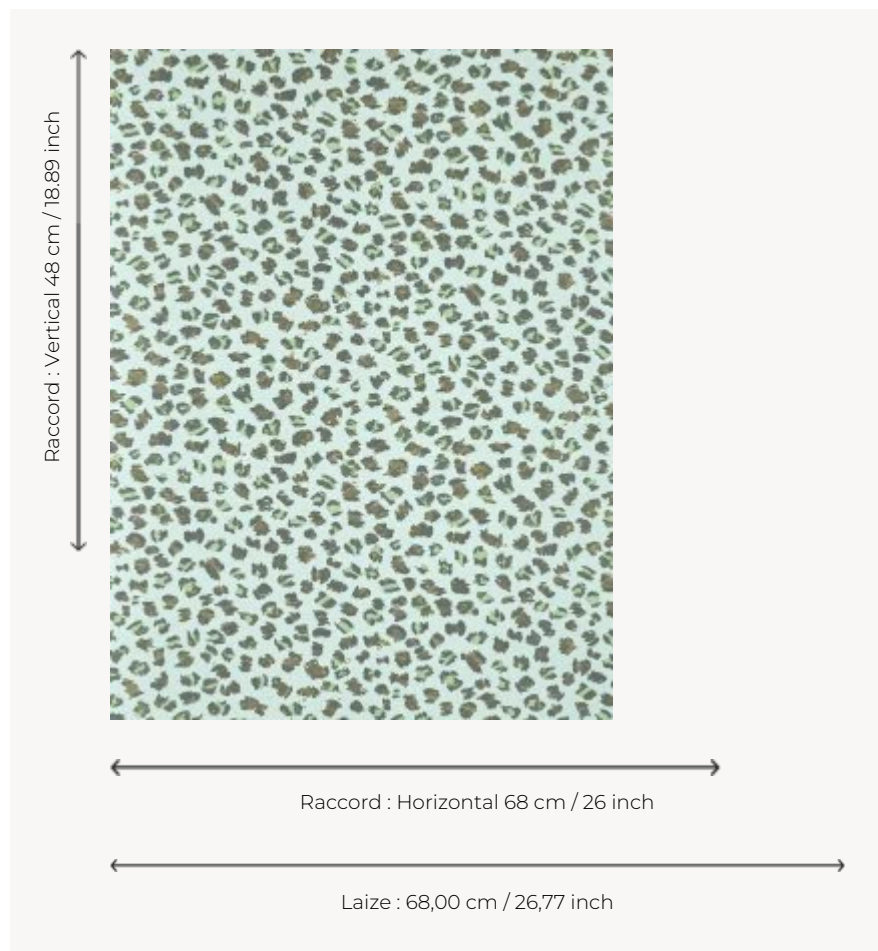

FP069002 CEYLAN

Somewhere between contemporary tachism and wild panther, the wall is adorned with an animal-inspired motif in bold colors printed using traditional rotary screen printing technique. The metallic reflections of the inks add sophistication and elegance.

FP069002 - Ciel

Pierre Frey

TYPE	Printed wallpapers
SALES UNIT	Available per roll of 10,05 mts
BACKING	NON WOVEN
COMPOSITION	-
WIDTH	68 cm / 26,77 inch
REPEAT	H: 68 cm - 26,00 inch V: 48 cm - 18,89 inch Half drop repeat
WEIGHT	165 gr / m ²
CARE	
TRIMMING	Trimmed
HANGING/REMOVING	Paste the wall Strippable
CERTIFICATIONS	EUROCLASS C-s1,d0 ASTM E84 Class A
NOTES	Traditional printing technique