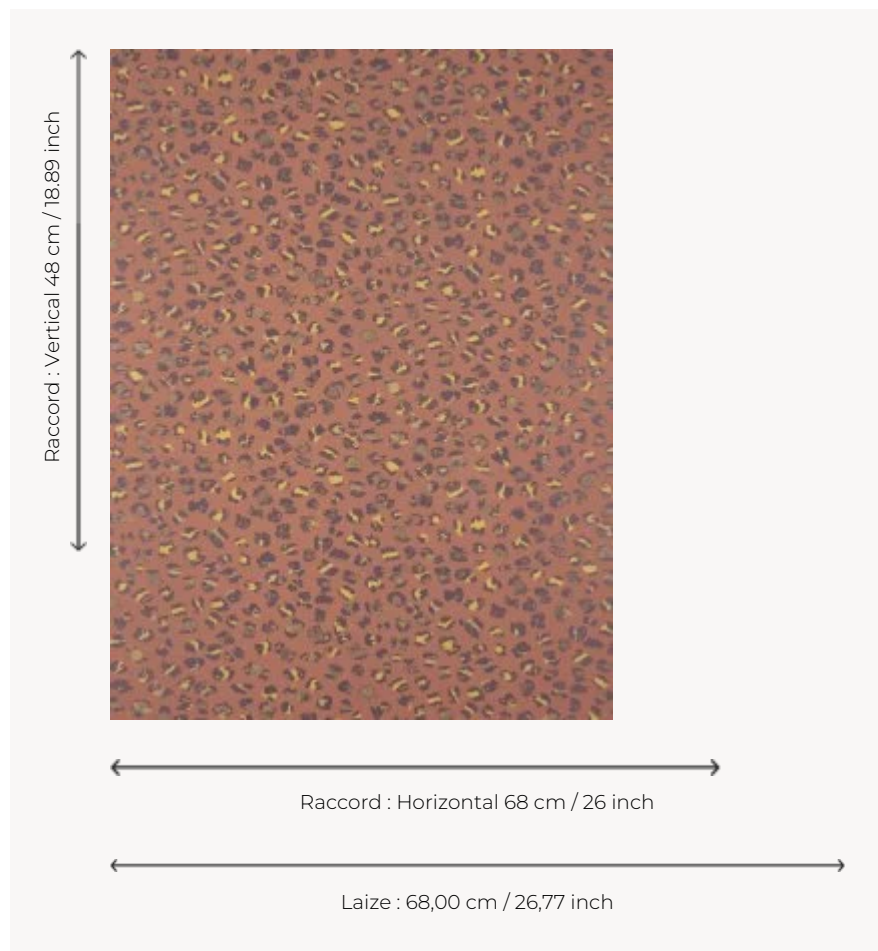

FP069003 CEYLAN

Somewhere between contemporary tachism and wild panther, the wall is adorned with an animal-inspired motif in bold colors printed using traditional rotary screen printing technique. The metallic reflections of the inks add sophistication and elegance.

FP069003 - Terracotta

Pierre Frey

TYPE	Printed wallpapers
SALES UNIT	Available per roll of 10,05 mts
BACKING	NON WOVEN
COMPOSITION	-
WIDTH	68 cm / 26,77 inch
REPEAT	H: 68 cm - 26,00 inch V: 48 cm - 18,89 inch Half drop repeat
WEIGHT	165 gr / m ²
CARE	
TRIMMING	Trimmed
HANGING/REMOVING	Paste the wall Strippable
CERTIFICATIONS	EUROCLASS C-s1,d0 ASTM E84 Class A
NOTES	Traditional printing technique