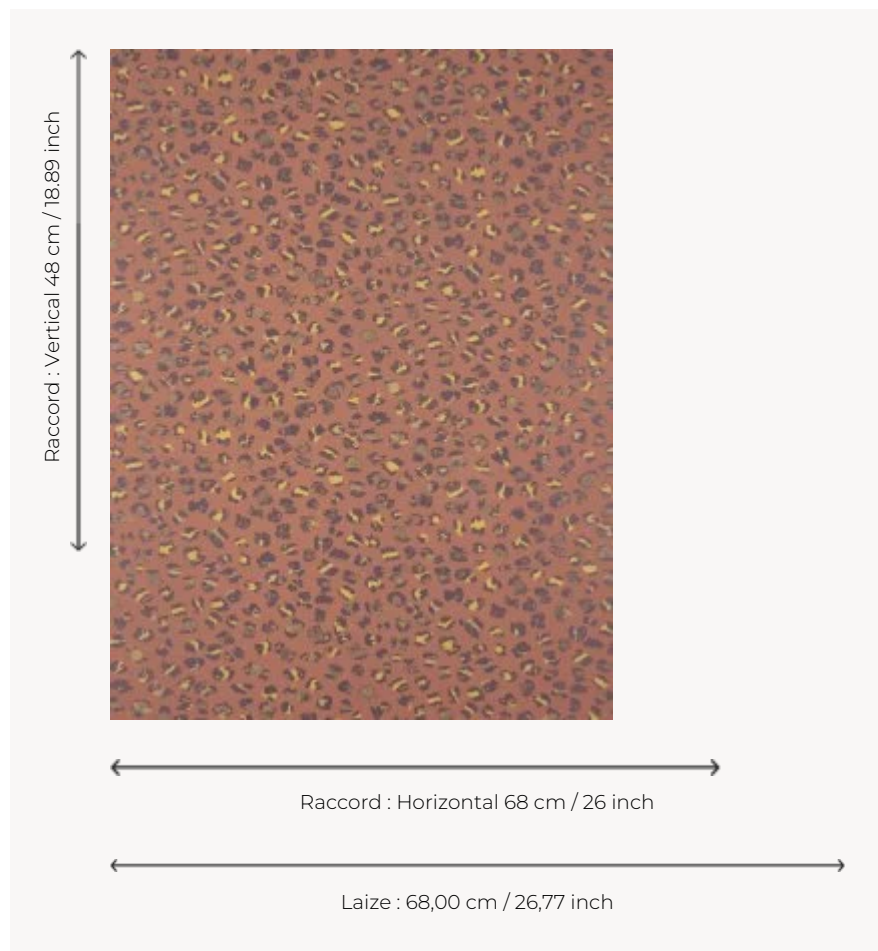

FP069003 CEYLAN

Somewhere between contemporary tachism and wild panther, the wall is adorned with an animal-inspired motif in bold colors printed using traditional rotary screen printing technique. The metallic reflections of the inks add sophistication and elegance.

FP069003 - Terracotta

Pierre Frey

TYPE	Printed wallpapers
SALES UNIT	Available per roll of 10,05 mts
BACKING	NON WOVEN
COMPOSITION	-
WIDTH	68 cm / 26,77 inch
REPEAT	H: 68 cm - 26,00 inch V: 48 cm - 18,89 inch Half drop repeat
WEIGHT	165 gr / m ²
CARE	
TRIMMING	Trimmed
HANGING/REMOVING	Paste the wall Strippable
CERTIFICATIONS	EUROCLASS C-s1,d0 ASTM E84 Class A
NOTES	Traditional printing technique
BOOK	F9979PPFREY45