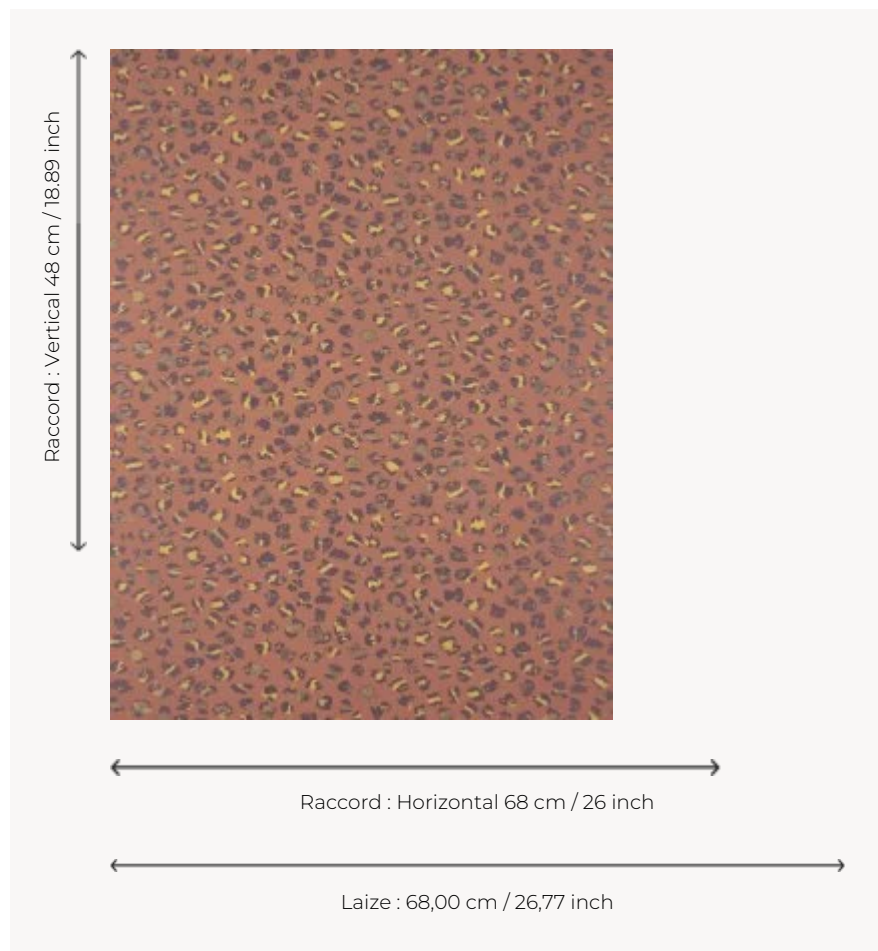

## FP069003 CEYLAN

Somewhere between contemporary tachism and wild panther, the wall is adorned with an animal-inspired motif in bold colors printed using traditional rotary screen printing technique. The metallic reflections of the inks add sophistication and elegance.

### Pierre Frey

<b>TYPE</b>	Printed wallpapers
<b>SALES UNIT</b>	Available per roll of 10,05 mts
<b>BACKING</b>	NON WOVEN
<b>COMPOSITION</b>	-
<b>WIDTH</b>	68 cm / 26,77 inch
<b>REPEAT</b>	H: 68 cm - 26,00 inch V: 48 cm - 18,89 inch Half drop repeat
<b>WEIGHT</b>	165 gr / m <sup>2</sup>
<b>CARE</b>	
<b>TRIMMING</b>	Trimmed
<b>HANGING/REMOVING</b>	Paste the wall Strippable
<b>CERTIFICATIONS</b>	EUROCLASS C-s1,d0 ASTM E84 Class A
<b>NOTES</b>	Traditional printing technique
<b>BOOK</b>	F9979PPFREY45