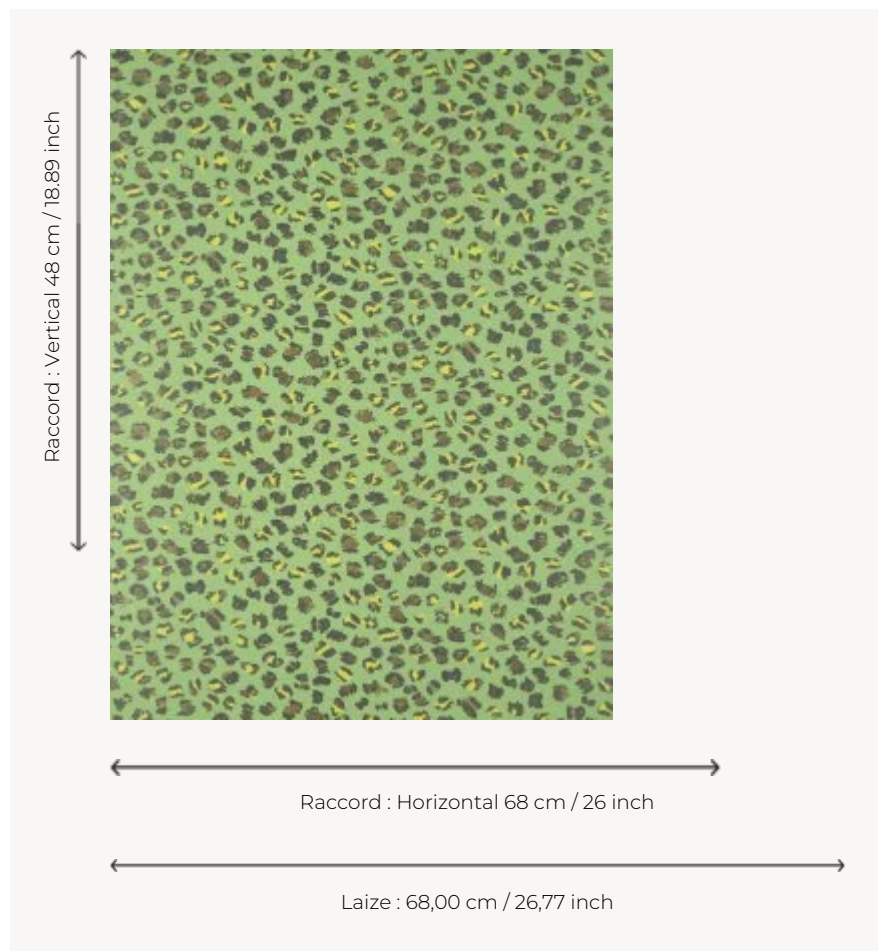

FP069004 CEYLAN

Somewhere between contemporary tachism and wild panther, the wall is adorned with an animal-inspired motif in bold colors printed using traditional rotary screen printing technique. The metallic reflections of the inks add sophistication and elegance.

FP069004 - Jungle

Pierre Frey

TYPE	Printed wallpapers
SALES UNIT	Available per roll of 10,05 mts
BACKING	NON WOVEN
COMPOSITION	-
WIDTH	68 cm / 26,77 inch
REPEAT	H: 68 cm - 26,00 inch V: 48 cm - 18,89 inch Half drop repeat
WEIGHT	165 gr / m ²
CARE	
TRIMMING	Trimmed
HANGING/REMOVING	Paste the wall Strippable
CERTIFICATIONS	EUROCLASS C-s1,d0 ASTM E84 Class A
NOTES	Traditional printing technique