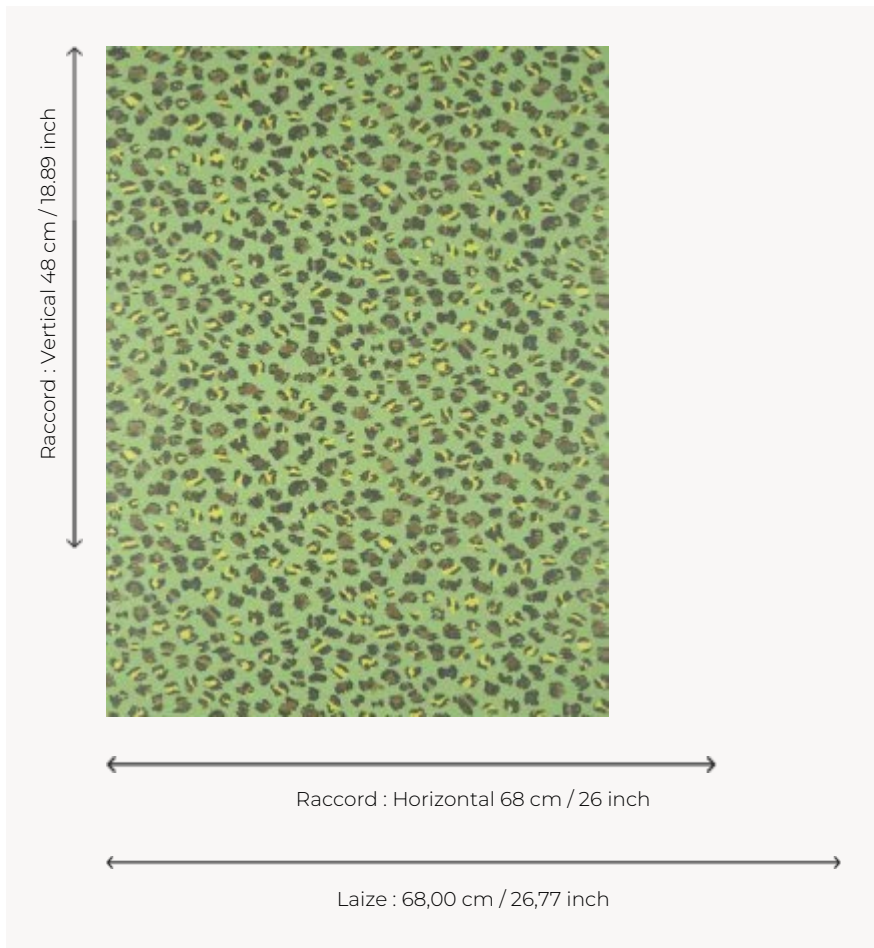

## FP069004 CEYLAN

Somewhere between contemporary tachism and wild panther, the wall is adorned with an animal-inspired motif in bold colors printed using traditional rotary screen printing technique. The metallic reflections of the inks add sophistication and elegance.

### FP069004 - Jungle

### Pierre Frey

<b>TYPE</b>	Printed wallpapers
<b>SALES UNIT</b>	Available per roll of 10,05 mts
<b>BACKING</b>	NON WOVEN
<b>COMPOSITION</b>	-
<b>WIDTH</b>	68 cm / 26,77 inch
<b>REPEAT</b>	H: 68 cm - 26,00 inch V: 48 cm - 18,89 inch Half drop repeat
<b>WEIGHT</b>	165 gr / m <sup>2</sup>
<b>CARE</b>	
<b>TRIMMING</b>	Trimmed
<b>HANGING/REMOVING</b>	Paste the wall Strippable
<b>CERTIFICATIONS</b>	EUROCLASS C-s1,d0 ASTM E84 Class A
<b>NOTES</b>	Traditional printing technique
<b>BOOK</b>	F9979PPFREY45