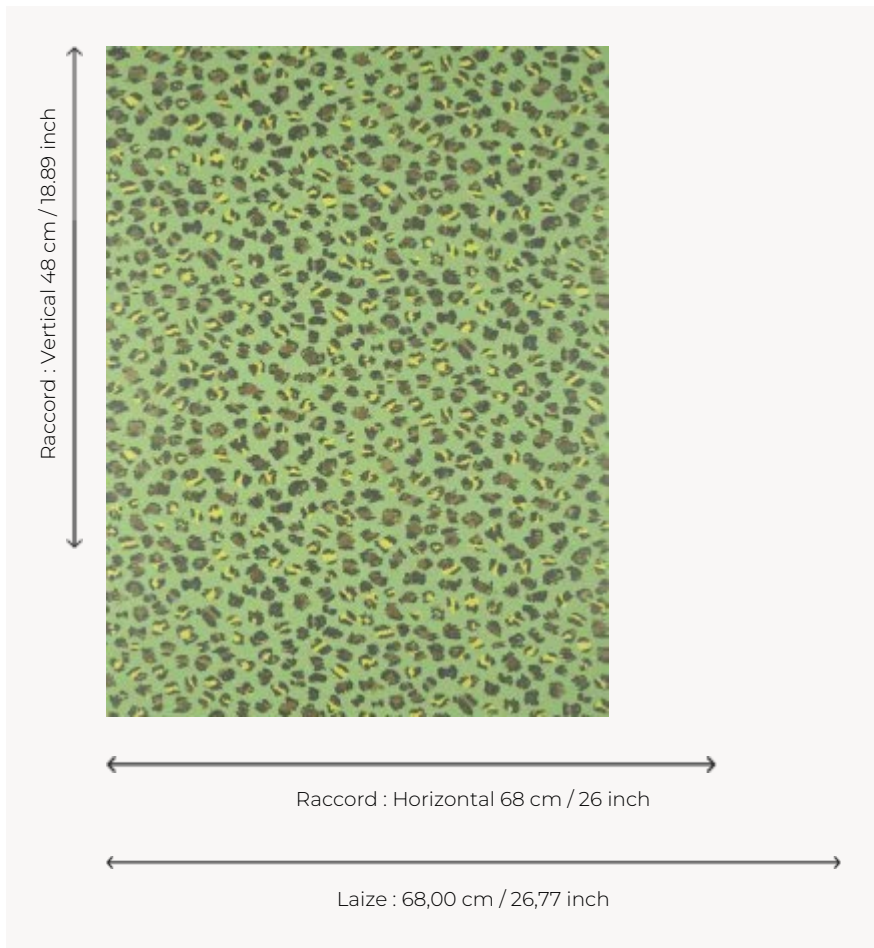

FP069004 CEYLAN

Somewhere between contemporary tachism and wild panther, the wall is adorned with an animal-inspired motif in bold colors printed using traditional rotary screen printing technique. The metallic reflections of the inks add sophistication and elegance.

FP069004 - Jungle

Pierre Frey

TYPE	Printed wallpapers
SALES UNIT	Available per roll of 10,05 mts
BACKING	NON WOVEN
COMPOSITION	-
WIDTH	68 cm / 26,77 inch
REPEAT	H: 68 cm - 26,00 inch V: 48 cm - 18,89 inch Half drop repeat
WEIGHT	165 gr / m ²
CARE	
TRIMMING	Trimmed
HANGING/REMOVING	Paste the wall Strippable
CERTIFICATIONS	EUROCLASS C-s1,d0 ASTM E84 Class A
NOTES	Traditional printing technique
BOOK	F9979PPFREY45