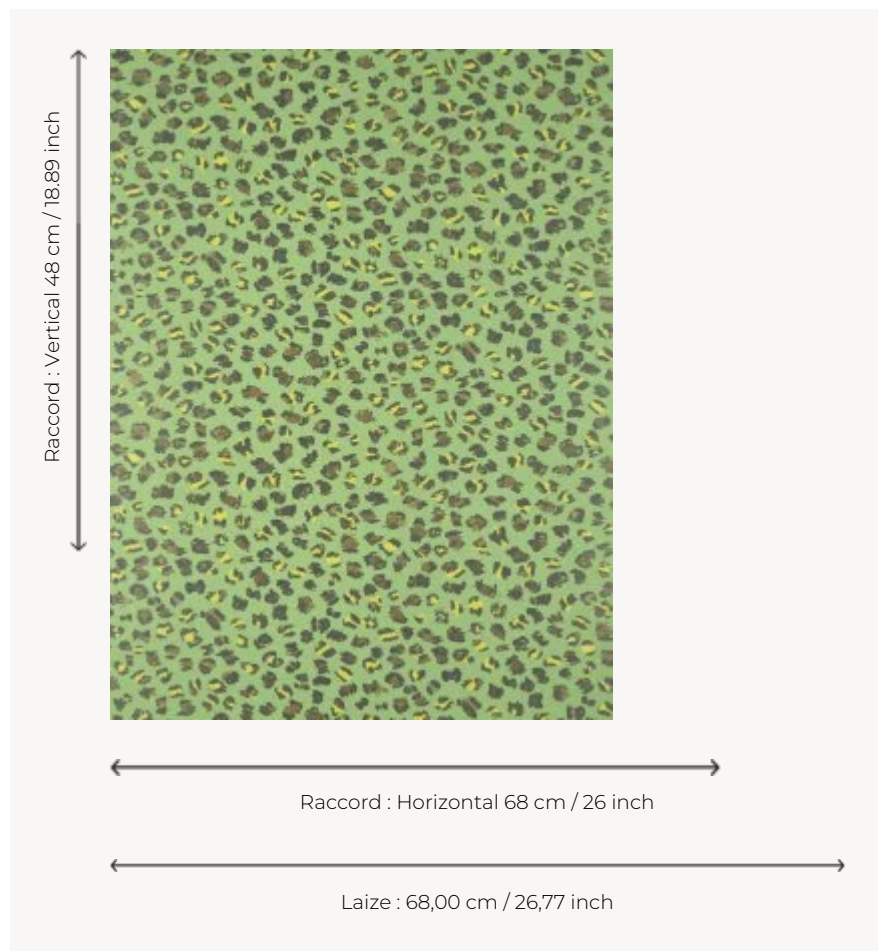

FP069004 CEYLAN

Somewhere between contemporary tachism and wild panther, the wall is adorned with an animal-inspired motif in bold colors printed using traditional rotary screen printing technique. The metallic reflections of the inks add sophistication and elegance.

FP069004 - Jungle

Pierre Frey

TYPE	Printed wallpapers
SALES UNIT	Available per roll of 10,05 mts
BACKING	NON WOVEN
COMPOSITION	-
WIDTH	68 cm / 26,77 inch
REPEAT	H: 68 cm - 26,00 inch V: 48 cm - 18,89 inch Half drop repeat
WEIGHT	165 gr / m ²
CARE	
TRIMMING	Trimmed
HANGING/REMOVING	Paste the wall Strippable
CERTIFICATIONS	EUROCLASS C-s1,d0 ASTM E84 Class A
NOTES	Traditional printing technique
BOOK	F9979PPFREY45