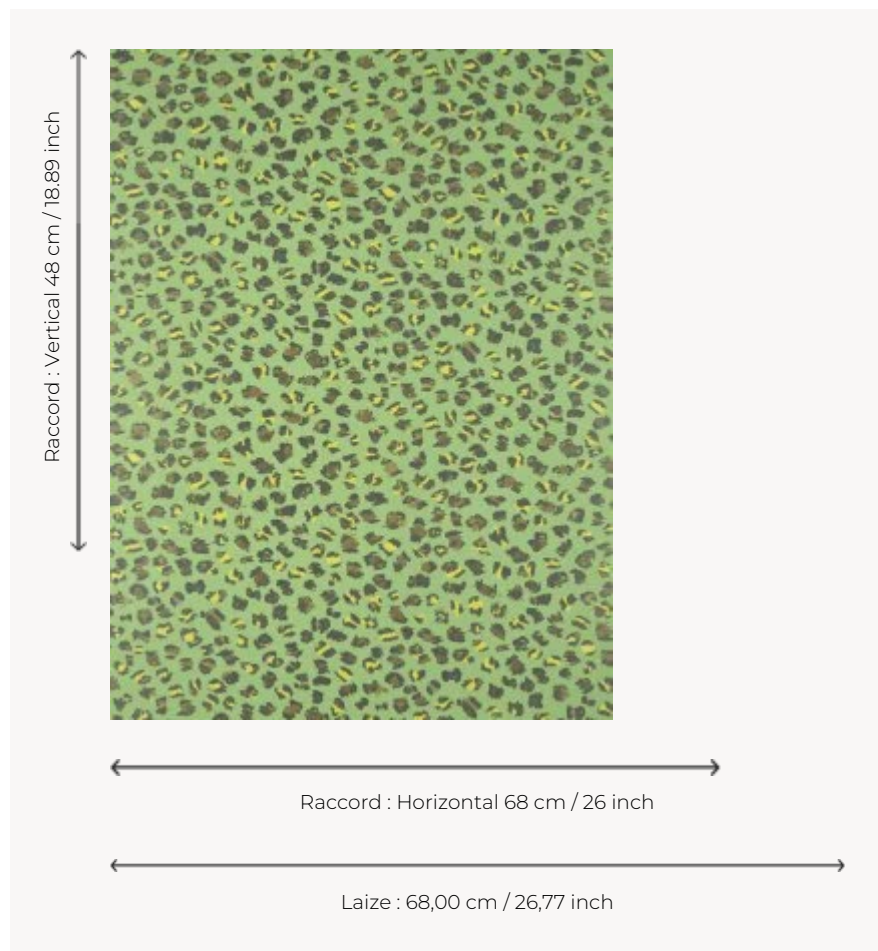

## FP069004 CEYLAN

Somewhere between contemporary tachism and wild panther, the wall is adorned with an animal-inspired motif in bold colors printed using traditional rotary screen printing technique. The metallic reflections of the inks add sophistication and elegance.

### FP069004 - Jungle

### Pierre Frey

<b>TYPE</b>	Printed wallpapers
<b>SALES UNIT</b>	Available per roll of 10,05 mts
<b>BACKING</b>	NON WOVEN
<b>COMPOSITION</b>	-
<b>WIDTH</b>	68 cm / 26,77 inch
<b>REPEAT</b>	H: 68 cm - 26,00 inch V: 48 cm - 18,89 inch Half drop repeat
<b>WEIGHT</b>	165 gr / m <sup>2</sup>
<b>CARE</b>	
<b>TRIMMING</b>	Trimmed
<b>HANGING/REMOVING</b>	Paste the wall Strippable
<b>CERTIFICATIONS</b>	EUROCLASS C-s1,d0 ASTM E84 Class A
<b>NOTES</b>	Traditional printing technique
<b>BOOK</b>	F9979PPFREY45