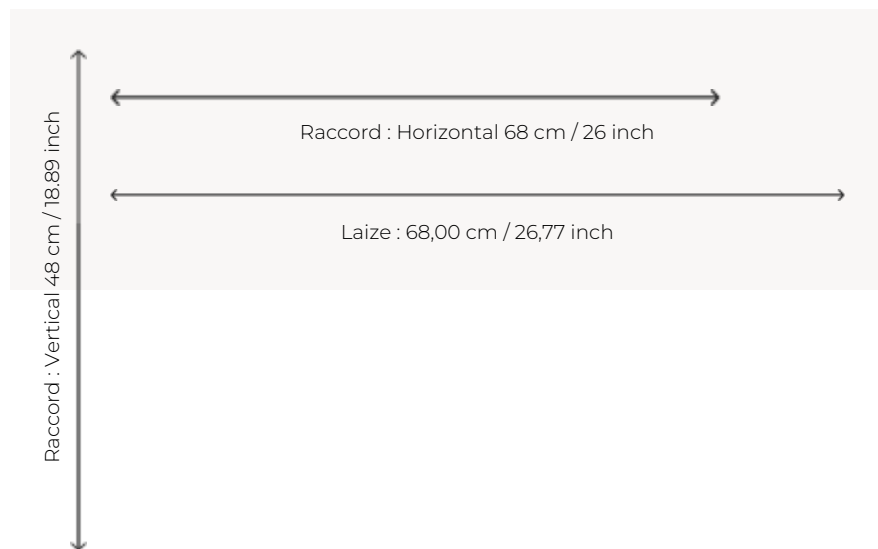

FP069005 -

Pierre Frey

TYPE	Printed wallpapers
SALES UNIT	Available per roll of 10,05 mts
BACKING	NON WOVEN
COMPOSITION	-
WIDTH	68 cm / 26,77 inch
REPEAT	H: 68 cm - 26,00 inch V: 48 cm - 18,89 inch Half drop repeat
WEIGHT	165 gr / m ²
CARE	
TRIMMING	Trimmed
HANGING/REMOVING	Paste the wall Strippable
CERTIFICATIONS	EUROCLASS C-s1,d0 ASTM E84 Class A
NOTES	Traditional printing technique
BOOK	F9979PPFREY45