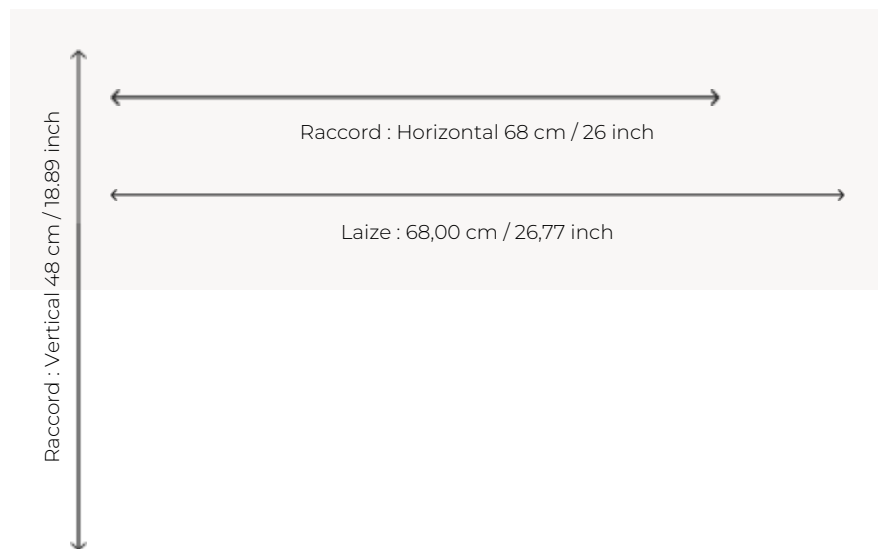

FP069005 -

Pierre Frey

TYPE	Printed wallpapers
SALES UNIT	Available per roll of 10,05 mts
BACKING	NON WOVEN
COMPOSITION	-
WIDTH	68 cm / 26,77 inch
REPEAT	H: 68 cm - 26,00 inch V: 48 cm - 18,89 inch Half drop repeat
WEIGHT	165 gr / m ²
CARE	
TRIMMING	Trimmed
HANGING/REMOVING	Paste the wall Strippable
CERTIFICATIONS	EUROCLASS C-s1,d0 ASTM E84 Class A
NOTES	Traditional printing technique