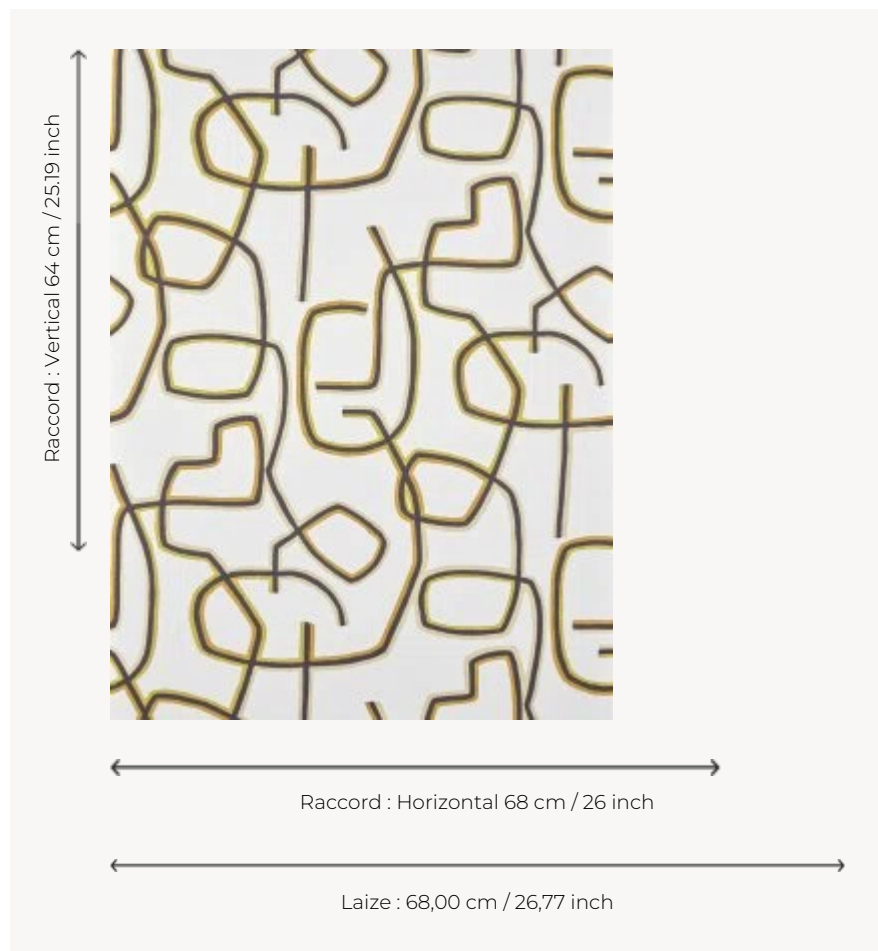

FP070001 GRAPHIC

Magnificent graphic design printed using traditional rotary screen printing technique, reminiscent of primitive writing. The contrast between the matte background and the delicacy of the opaque or subtly metallic inks gives the wall a singular rhythm.

FP070001 - Ocre

Pierre Frey

| | |
|-------------------------|---|
| TYPE | Printed wallpapers |
| SALES UNIT | Available per roll of 10,05 mts |
| BACKING | NON WOVEN |
| COMPOSITION | - |
| WIDTH | 68 cm / 26,77 inch |
| REPEAT | H: 68 cm - 26,00 inch V: 64 cm - 25,19 inch Straight repeat |
| WEIGHT | 170 gr / m ² |
| CARE |  |
| TRIMMING | Trimmed |
| HANGING/REMOVING | Paste the wall Strippable |
| CERTIFICATIONS | EUROCLASS C-s1,d0 ASTM E84 Class A |
| NOTES | Flat screen printed |
| BOOK | F9979PPFREY45 |

3 Colors

FP070001

Ocre

FP070002

Sable

FP070003

Celadon