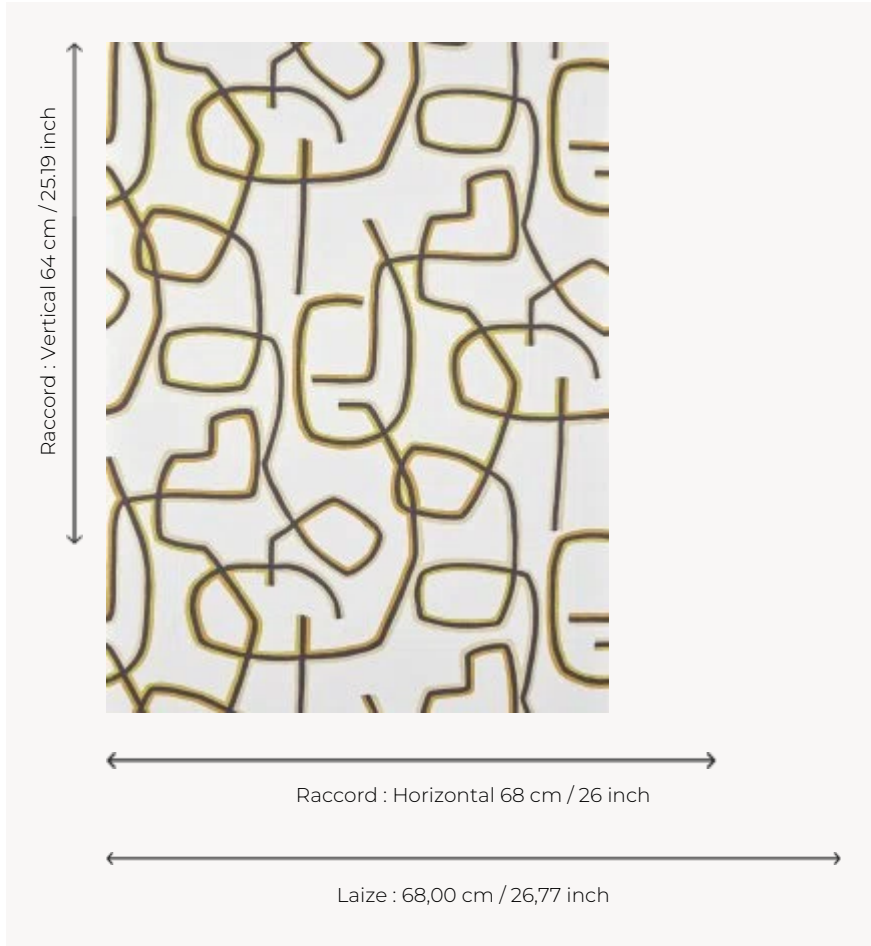

## FP070001 GRAPHIC

Magnificent graphic design printed using traditional rotary screen printing technique, reminiscent of primitive writing. The contrast between the matte background and the delicacy of the opaque or subtly metallic inks gives the wall a singular rhythm.

### FP070001 - Ocre

### Pierre Frey

<b>TYPE</b>	Printed wallpapers
<b>SALES UNIT</b>	Available per roll of 10,05 mts
<b>BACKING</b>	NON WOVEN
<b>COMPOSITION</b>	-
<b>WIDTH</b>	68 cm / 26,77 inch
<b>REPEAT</b>	H: 68 cm - 26,00 inch V: 64 cm - 25,19 inch Straight repeat
<b>WEIGHT</b>	170 gr / m <sup>2</sup>
<b>CARE</b>	 
<b>TRIMMING</b>	Trimmed
<b>HANGING/REMOVING</b>	Paste the wall Strippable
<b>CERTIFICATIONS</b>	EUROCLASS C-s1,d0 ASTM E84 Class A
<b>NOTES</b>	Flat screen printed
<b>BOOK</b>	F9979PPFREY45

## 3 Colors

FP070001  
Ocre

FP070002  
Sable

FP070003  
Celadon