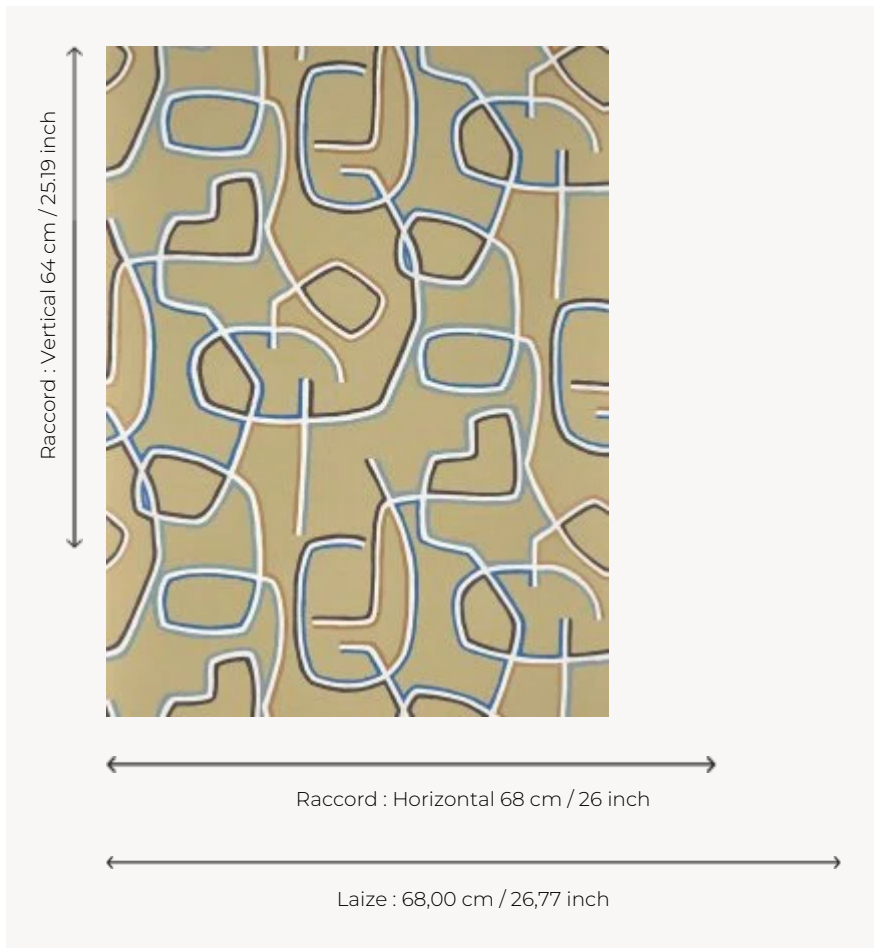

FP070002 GRAPHIC

Magnificent graphic design printed using traditional rotary screen printing technique, reminiscent of primitive writing. The contrast between the matte background and the delicacy of the opaque or subtly metallic inks gives the wall a singular rhythm.

FP070002 - Sable

Pierre Frey

TYPE	Printed wallpapers
SALES UNIT	Available per roll of 10,05 mts
BACKING	NON WOVEN
COMPOSITION	-
WIDTH	68 cm / 26,77 inch
REPEAT	H: 68 cm - 26,00 inch V: 64 cm - 25,19 inch Straight repeat
WEIGHT	170 gr / m ²
CARE	
TRIMMING	Trimmed
HANGING/REMOVING	Paste the wall Strippable
CERTIFICATIONS	EUROCLASS C-s1,d0 ASTM E84 Class A
NOTES	Flat screen printed
BOOK	F9979PPFREY45

3 Colors

FP070001

Ocre

FP070002

Sable

FP070003

Celadon