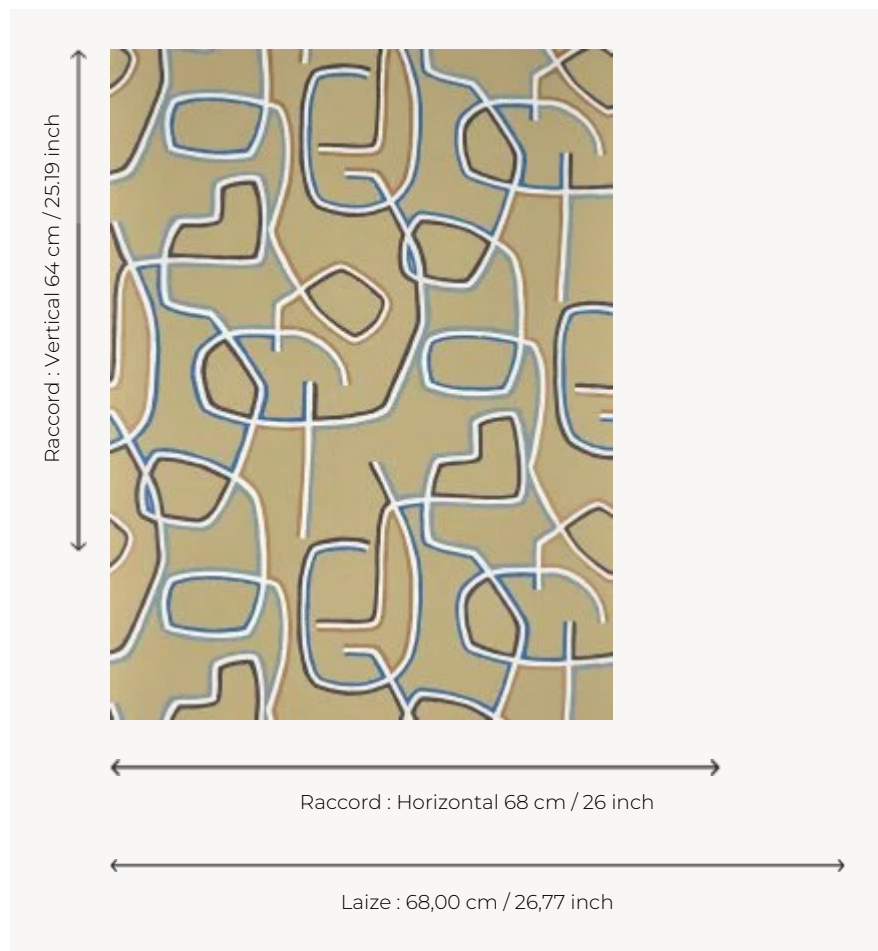

FP070002 GRAPHIC

Magnificent graphic design printed using traditional rotary screen printing technique, reminiscent of primitive writing. The contrast between the matte background and the delicacy of the opaque or subtly metallic inks gives the wall a singular rhythm.

FP070002 - Sable

Pierre Frey

TYPE	Printed wallpapers
SALES UNIT	Available per roll of 10,05 mts
BACKING	NON WOVEN
COMPOSITION	-
WIDTH	68 cm / 26,77 inch
REPEAT	H: 68 cm - 26,00 inch V: 64 cm - 25,19 inch Straight repeat
WEIGHT	170 gr / m ²
CARE	
TRIMMING	Trimmed
HANGING/REMOVING	Paste the wall Strippable
CERTIFICATIONS	EUROCLASS C-s1,d0 ASTM E84 Class A
NOTES	Flat screen printed
BOOK	F9979PPFREY45