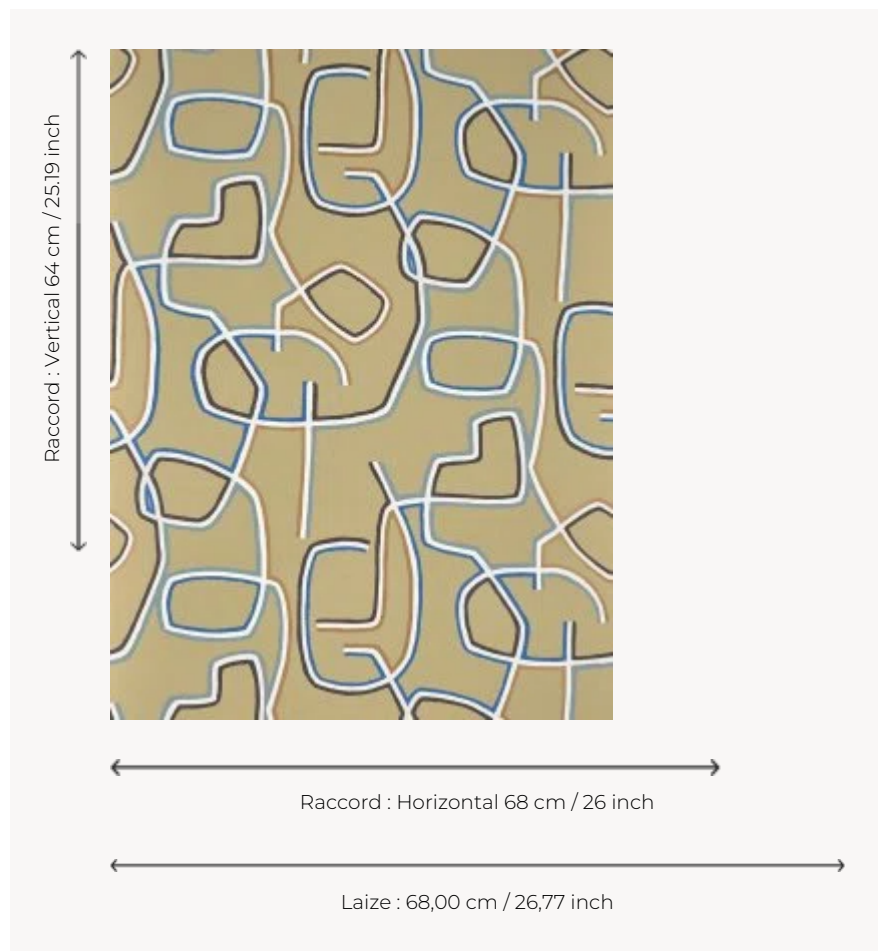

## FP070002 GRAPHIC

Magnificent graphic design printed using traditional rotary screen printing technique, reminiscent of primitive writing. The contrast between the matte background and the delicacy of the opaque or subtly metallic inks gives the wall a singular rhythm.

### Pierre Frey

<b>TYPE</b>	Printed wallpapers
<b>SALES UNIT</b>	Available per roll of 10,05 mts
<b>BACKING</b>	NON WOVEN
<b>COMPOSITION</b>	-
<b>WIDTH</b>	68 cm / 26,77 inch
<b>REPEAT</b>	H: 68 cm - 26,00 inch V: 64 cm - 25,19 inch Straight repeat
<b>WEIGHT</b>	170 gr / m <sup>2</sup>
<b>CARE</b>	
<b>TRIMMING</b>	Trimmed
<b>HANGING/REMOVING</b>	Paste the wall Strippable
<b>CERTIFICATIONS</b>	EUROCLASS C-s1,d0 ASTM E84 Class A
<b>NOTES</b>	Flat screen printed
<b>BOOK</b>	F9979PPFREY45