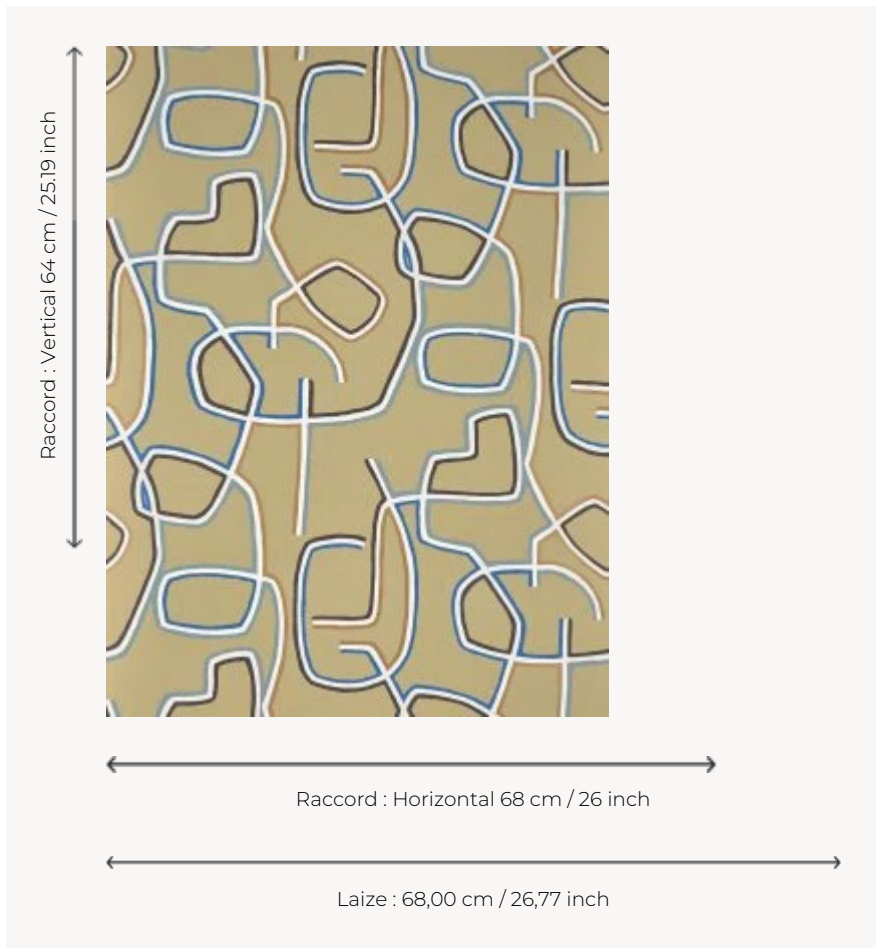

FP070002 GRAPHIC

Magnificent graphic design printed using traditional rotary screen printing technique, reminiscent of primitive writing. The contrast between the matte background and the delicacy of the opaque or subtly metallic inks gives the wall a singular rhythm.

FP070002 - Sable

Pierre Frey

TYPE	Printed wallpapers
SALES UNIT	Available per roll of 10,05 mts
BACKING	NON WOVEN
COMPOSITION	-
WIDTH	68 cm / 26,77 inch
REPEAT	H: 68 cm - 26,00 inch V: 64 cm - 25,19 inch Straight repeat
WEIGHT	170 gr / m ²
CARE	
TRIMMING	Trimmed
HANGING/REMOVING	Paste the wall Strippable
CERTIFICATIONS	EUROCLASS C-s1,d0 ASTM E84 Class A
NOTES	Flat screen printed
BOOK	F9979PPFREY45

3 Colors

FP070001

Ocre

FP070002

Sable

FP070003

Celadon