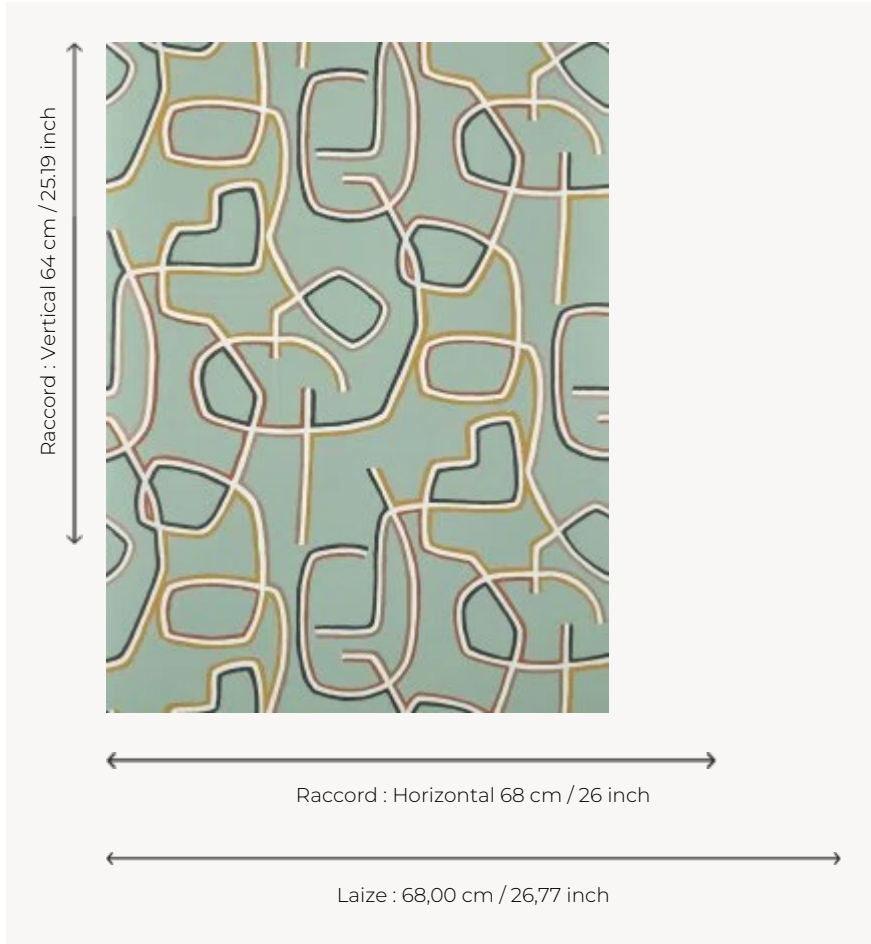

## FP070003 GRAPHIC

Magnificent graphic design printed using traditional rotary screen printing technique, reminiscent of primitive writing. The contrast between the matte background and the delicacy of the opaque or subtly metallic inks gives the wall a singular rhythm.

### Pierre Frey

<b>TYPE</b>	Printed wallpapers
<b>SALES UNIT</b>	Available per roll of 10,05 mts
<b>BACKING</b>	NON WOVEN
<b>COMPOSITION</b>	-
<b>WIDTH</b>	68 cm / 26,77 inch
<b>REPEAT</b>	H: 68 cm - 26,00 inch V: 64 cm - 25,19 inch Straight repeat
<b>WEIGHT</b>	170 gr / m <sup>2</sup>
<b>CARE</b>	 
<b>TRIMMING</b>	Trimmed
<b>HANGING/REMOVING</b>	Paste the wall Strippable
<b>CERTIFICATIONS</b>	EUROCLASS C-s1,d0 ASTM E84 Class A
<b>NOTES</b>	Flat screen printed
<b>BOOK</b>	F9979PPFREY45