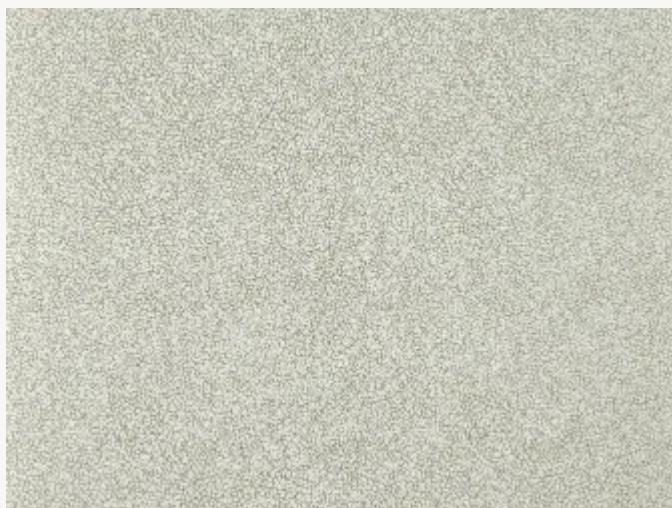

FP071002 CRAQUELIN

A delicate semi-plain coordinated with the collection, CRAQUELIN is traditionally rotary screen printed. Its motif recalls the cracked earth of the Bolivian deserts.

FP071002 - Grege

Raccord : Horizontal 51 cm / 20 inch

Laize : 51,00 cm / 20,07 inch

Pierre Frey

TYPE	Printed wallpapers
SALES UNIT	Available per roll of 10,05 mts
BACKING	NON WOVEN
COMPOSITION	-
WIDTH	51 cm / 20,07 inch
REPEAT	H: 51 cm - 20,00 inch Free match
WEIGHT	165 gr / m ²
CARE	
TRIMMING	Trimmed
HANGING/REMOVING	Paste the wall Strippable
CERTIFICATIONS	EUROCLASS C-s1,d0 ASTM E84 Class A
NOTES	Traditional printing technique
BOOK	F9979PPFREY45

4 Colors

FP071001
Ocre

FP071002
Grege

FP071003
Aqua

FP071004
Jungle