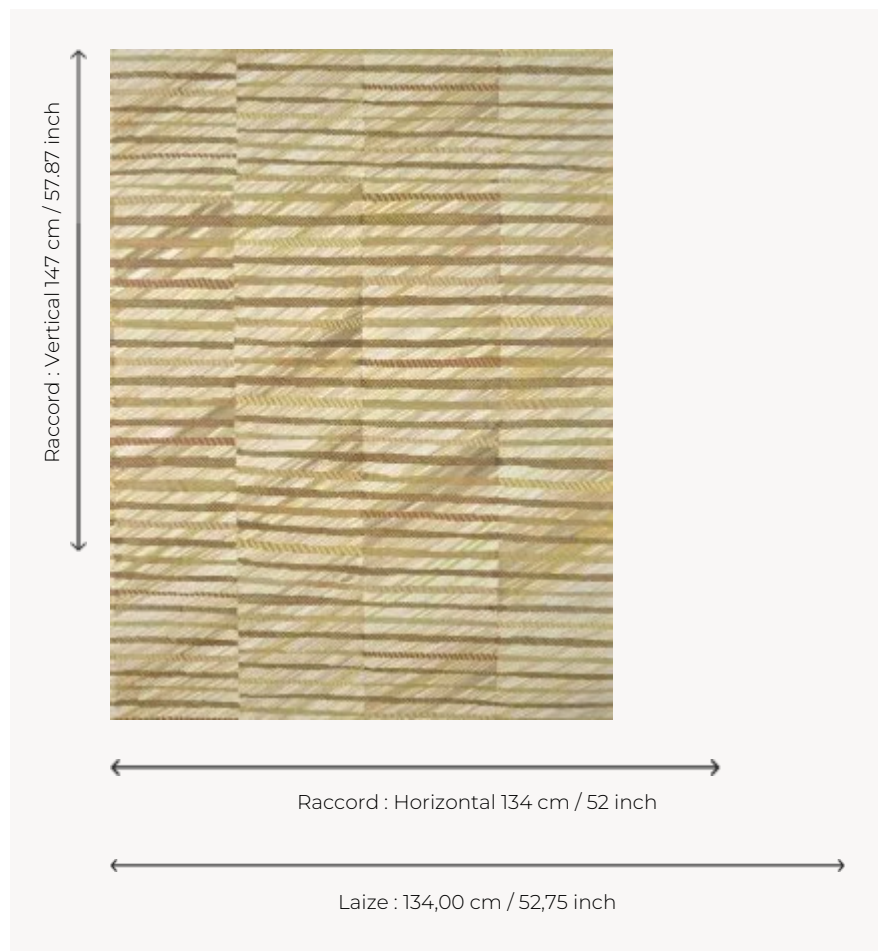

FP072001 L'AUORE

Inspired by the sun's rays, driftwood and the reflections of a traditional silk sari, this contemporary striped design, hand-drawn with colored pencils and ink, is digital-printed in wide widths in cheerful or natural colors.

FP072001 - Blond

Pierre Frey

TYPE	Wide width printed wallpapers
SALES UNIT	Available per meter/yard
BACKING	NON WOVEN
COMPOSITION	-
WIDTH	134 cm / 52,75 inch
REPEAT	H: 134 cm - 52,00 inch V: 147 cm - 57,87 inch Straight repeat
WEIGHT	185 gr / m ²
CARE	
TRIMMING	Pretrimmed
HANGING/REMOVING	Paste the wall Strippable
CERTIFICATIONS	EUROCLASS B-s1,d0 ASTM E84 Class A
INFORMATION	Use the trim & join marks during installation. Double-cut installation.
BOOK	F9979PPFREY45

2 Colors

FP072001
Blond

FP072002
Sunset