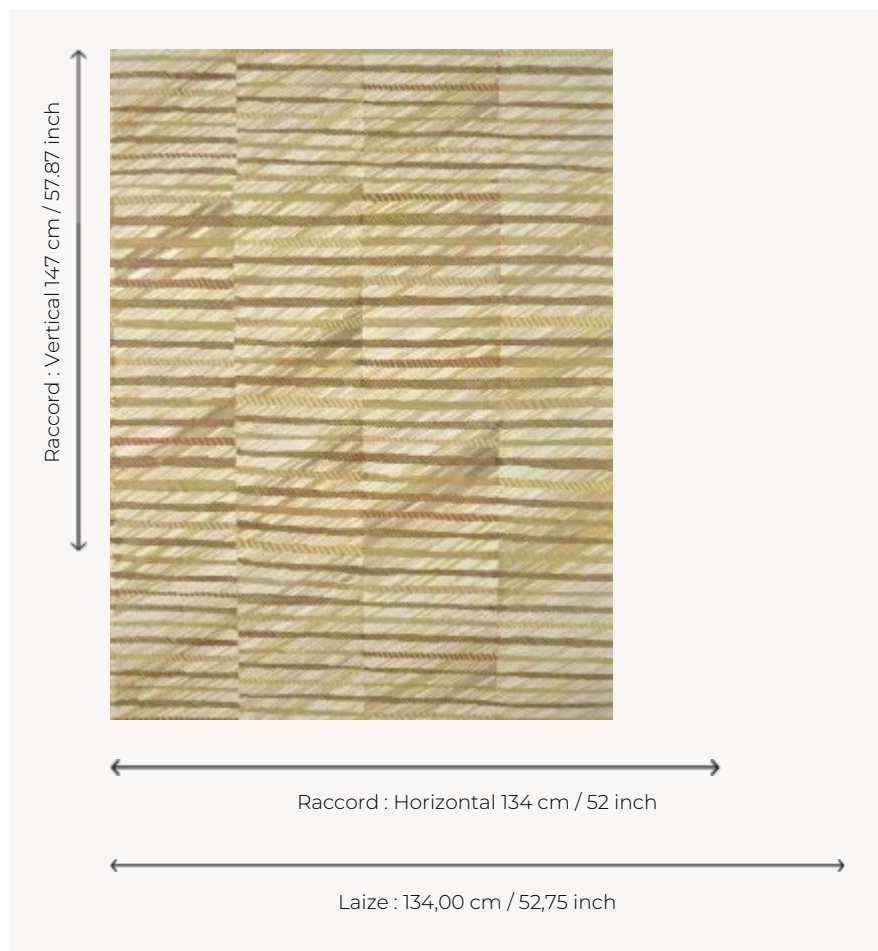

FP072001 L'AUORE

Inspired by the sun's rays, driftwood and the reflections of a traditional silk sari, this contemporary striped design, hand-drawn with colored pencils and ink, is digital-printed in wide widths in cheerful or natural colors.

FP072001 - Blond

Pierre Frey

TYPE	Wide width printed wallpapers
SALES UNIT	Available per meter/yard
BACKING	NON WOVEN
COMPOSITION	-
WIDTH	134 cm / 52,75 inch
REPEAT	H: 134 cm - 52,00 inch V: 147 cm - 57,87 inch Straight repeat
WEIGHT	185 gr / m ²
CARE	 
TRIMMING	Pretrimmed
HANGING/REMOVING	Paste the wall Strippable
CERTIFICATIONS	EUROCLASS B-s1,d0 ASTM E84 Class A
INFORMATION	Use the trim & join marks during installation. Double-cut installation.
BOOK	F9979PPFREY45

2 Colors

FP072001
Blond

FP072002
Sunset