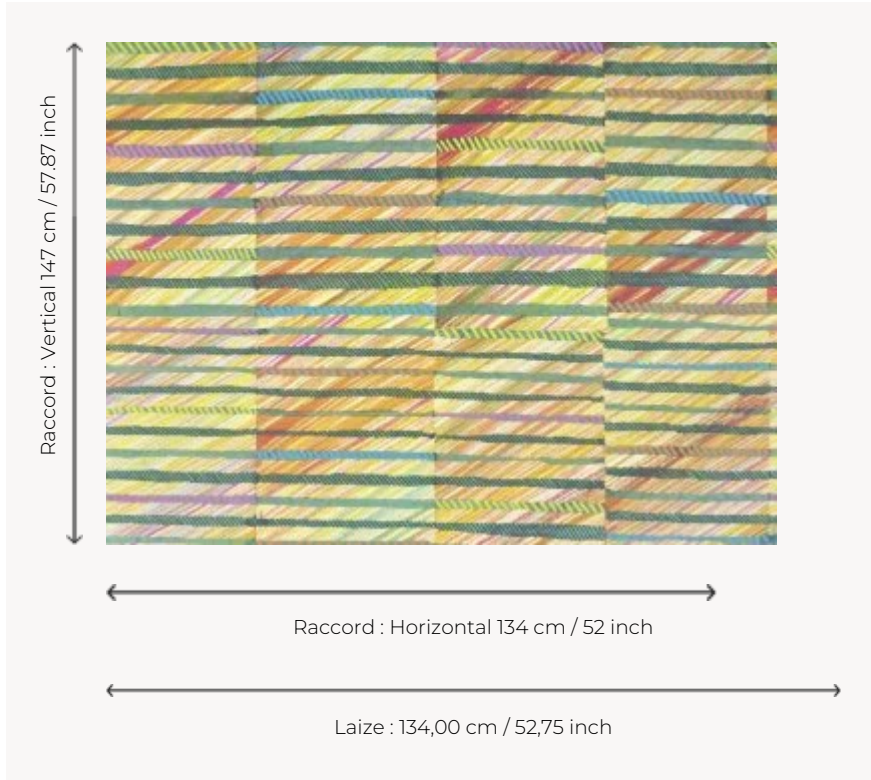

FP072002 L'AURORE

Inspired by the sun's rays, driftwood and the reflections of a traditional silk sari, this contemporary striped design, hand-drawn with colored pencils and ink, is digital-printed in wide widths in cheerful or natural colors.

FP072002 - Sunset

Pierre Frey

TYPE	Wide width printed wallpapers
SALES UNIT	Available per meter/yard
BACKING	NON WOVEN
COMPOSITION	-
WIDTH	134 cm / 52,75 inch
REPEAT	H: 134 cm - 52,00 inch V: 147 cm - 57,87 inch Straight repeat
WEIGHT	185 gr / m ²
CARE	
TRIMMING	Pretrimmed
HANGING/REMOVING	Paste the wall Strippable
CERTIFICATIONS	EUROCLASS B-s1,d0 ASTM E84 Class A
INFORMATION	Use the trim & join marks during installation. Double-cut installation.
BOOK	F9979PPFREY45

2 Colors

FP072001
Blond

FP072002
Sunset