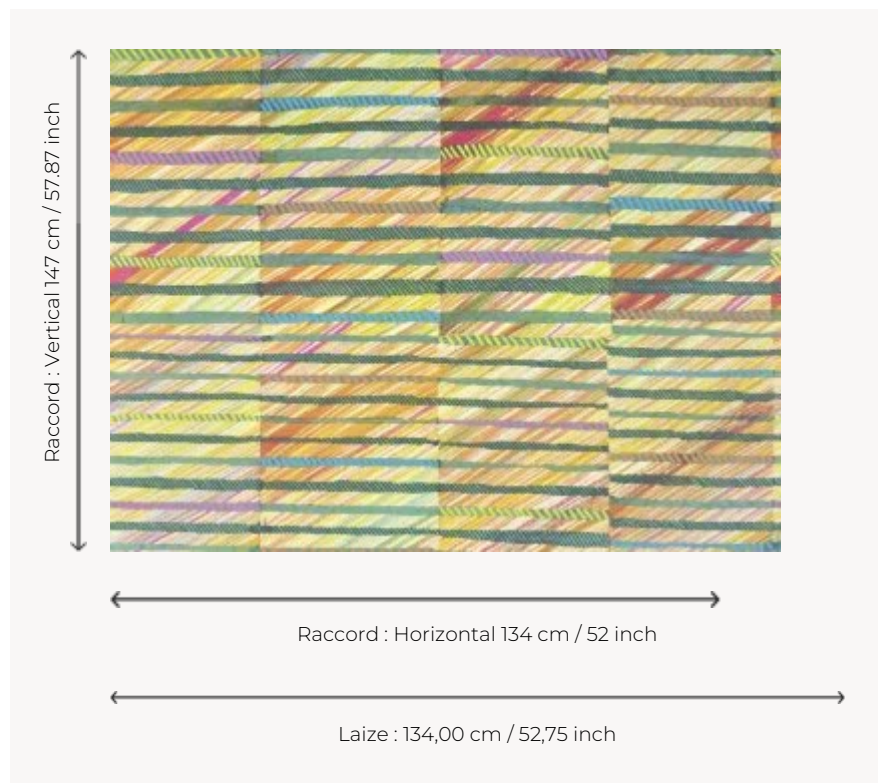

FP072002 L'AURORE

Inspired by the sun's rays, driftwood and the reflections of a traditional silk sari, this contemporary striped design, hand-drawn with colored pencils and ink, is digital-printed in wide widths in cheerful or natural colors.

FP072002 - Sunset

Pierre Frey

TYPE	Wide width printed wallpapers
SALES UNIT	Available per meter/yard
BACKING	NON WOVEN
COMPOSITION	-
WIDTH	134 cm / 52,75 inch
REPEAT	H: 134 cm - 52,00 inch V: 147 cm - 57,87 inch Straight repeat
WEIGHT	185 gr / m ²
CARE	
TRIMMING	Pretrimmed
HANGING/REMOVING	Paste the wall Strippable
CERTIFICATIONS	EUROCLASS B-s1,d0 ASTM E84 Class A
INFORMATION	Use the trim & join marks during installation. Double-cut installation.
BOOK	F9979PPFREY45

2 Colors

FP072001
Blond

FP072002
Sunset