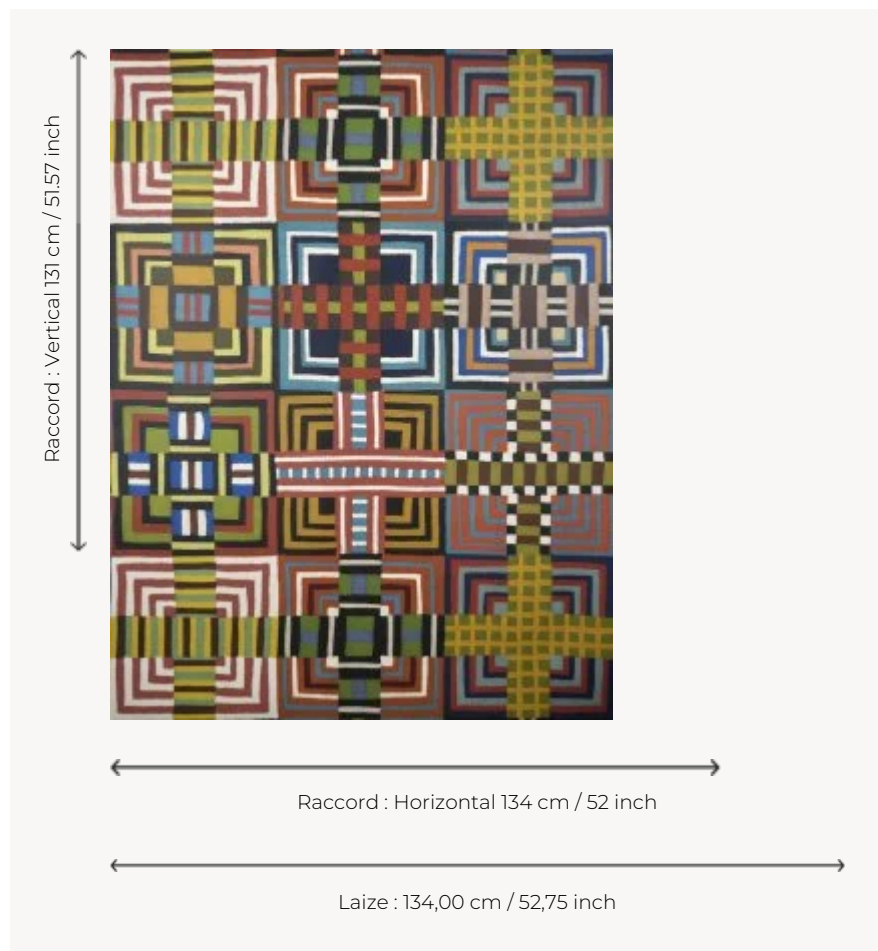

FP073001 MARIA

Faithful reproduction of the magnificent hand embroidery interpreting the work of Alaska-born artist Maria Shell, whose quilt work is an ode to craft and color. Wide width digital print. Also available in fabric under reference F3852.

FP073001 - Original

Pierre Frey

TYPE	Wide width printed wallpapers
ARTIST	Maria Shell
SALES UNIT	Available per meter/yard
BACKING	NON WOVEN
COMPOSITION	-
WIDTH	134 cm / 52,75 inch
REPEAT	H: 134 cm - 52,00 inch V: 131 cm - 51,57 inch Straight repeat
WEIGHT	185 gr / m ²
CARE	 
TRIMMING	Pretrimmed
HANGING/REMOVING	Paste the wall Strippable
CERTIFICATIONS	EUROCLASS B-s1,d0 ASTM E84 Class A
INFORMATION	Use the trim & join marks during installation. Double-cut installation.
BOOK	F9979PPFREY45

1 Colors

FP073001
Original