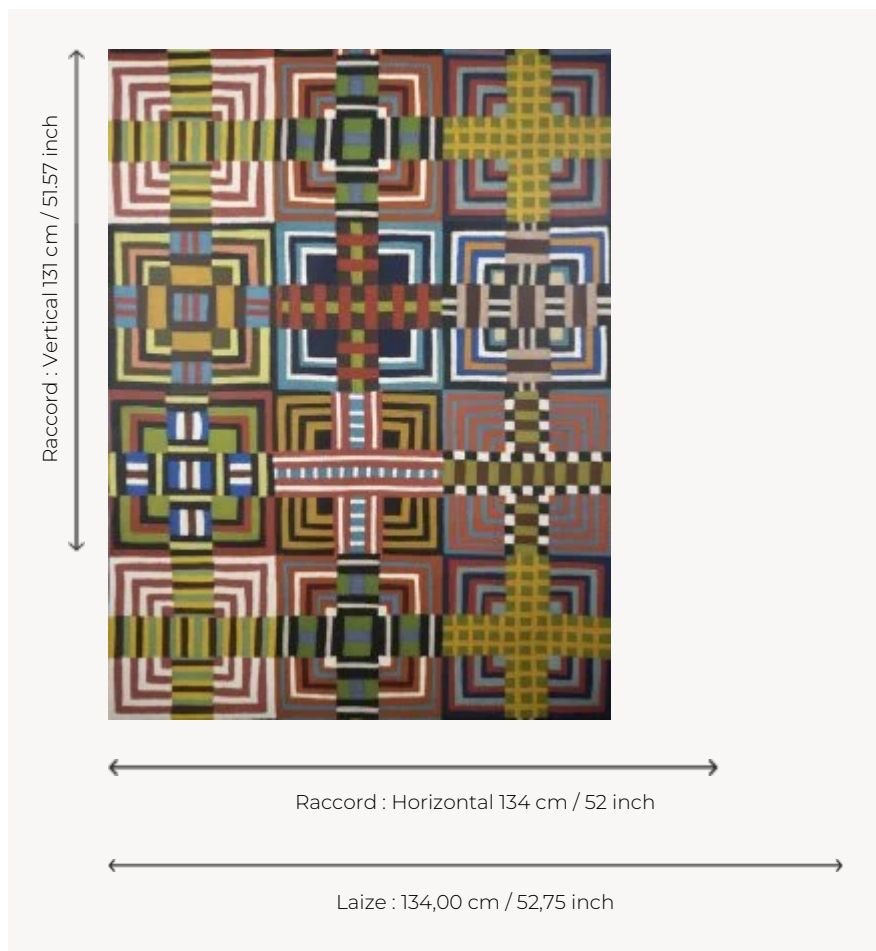

FP073001 MARIA

Faithful reproduction of the magnificent hand embroidery interpreting the work of Alaska-born artist Maria Shell, whose quilt work is an ode to craft and color. Wide width digital print. Also available in fabric under reference F3852.

FP073001 - Original

Pierre Frey

| | |
|-------------------------|---|
| TYPE | Wide width printed wallpapers |
| ARTIST | Maria Shell |
| SALES UNIT | Available per meter/yard |
| BACKING | NON WOVEN |
| COMPOSITION | - |
| WIDTH | 134 cm / 52,75 inch |
| REPEAT | H: 134 cm - 52,00 inch V: 131 cm - 51,57 inch Straight repeat |
| WEIGHT | 185 gr / m ² |
| CARE |   |
| TRIMMING | Pretrimmed |
| HANGING/REMOVING | Paste the wall Strippable |
| CERTIFICATIONS | EUROCLASS B-s1,d0 ASTM E84 Class A |
| INFORMATION | Use the trim & join marks during installation. Double-cut installation. |
| BOOK | F9979PPFREY45 |

1 Colors

FP073001
Original