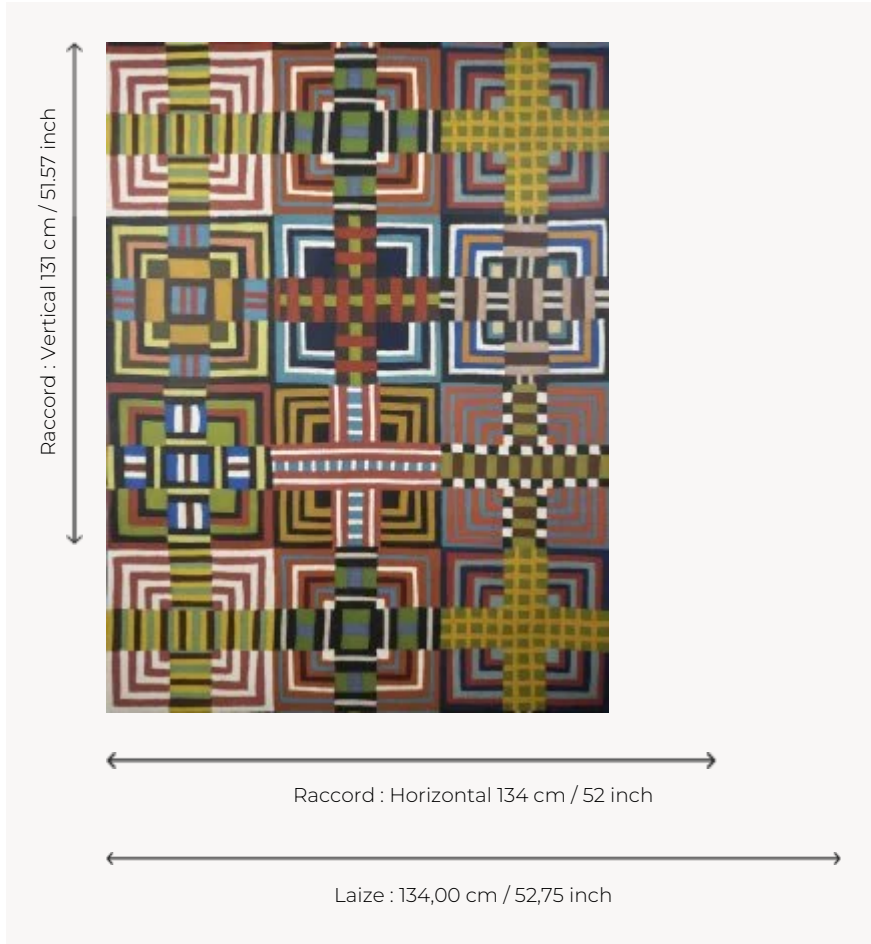

FP073001 MARIA

Faithful reproduction of the magnificent hand embroidery interpreting the work of Alaska-born artist Maria Shell, whose quilt work is an ode to craft and color. Wide width digital print. Also available in fabric under reference F3852.

FP073001 - Original

Pierre Frey

TYPE	Wide width printed wallpapers
ARTIST	Maria Shell
SALES UNIT	Available per meter/yard
BACKING	NON WOVEN
COMPOSITION	-
WIDTH	134 cm / 52,75 inch
REPEAT	H: 134 cm - 52,00 inch V: 131 cm - 51,57 inch Straight repeat
WEIGHT	185 gr / m ²
CARE	 
TRIMMING	Pretrimmed
HANGING/REMOVING	Paste the wall Strippable
CERTIFICATIONS	EUROCLASS B-s1,d0 ASTM E84 Class A
INFORMATION	Use the trim & join marks during installation. Double-cut installation.
BOOK	F9979PPFREY45