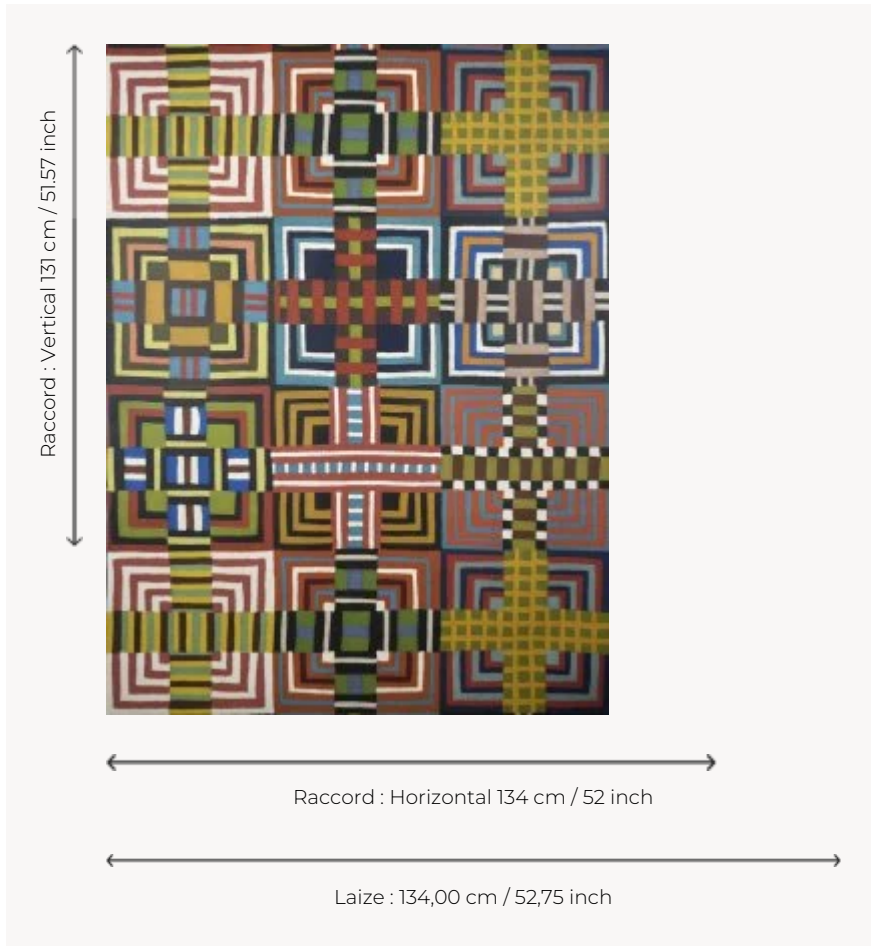

FP073001 MARIA

Faithful reproduction of the magnificent hand embroidery interpreting the work of Alaska-born artist Maria Shell, whose quilt work is an ode to craft and color. Wide width digital print. Also available in fabric under reference F3852.

FP073001 - Original

Pierre Frey

TYPE	Wide width printed wallpapers
ARTIST	Maria Shell
SALES UNIT	Available per meter/yard
BACKING	NON WOVEN
COMPOSITION	-
WIDTH	134 cm / 52,75 inch
REPEAT	H: 134 cm - 52,00 inch V: 131 cm - 51,57 inch Straight repeat
WEIGHT	185 gr / m ²
CARE	
TRIMMING	Pretrimmed
HANGING/REMOVING	Paste the wall Strippable
CERTIFICATIONS	EUROCLASS B-s1,d0 ASTM E84 Class A
INFORMATION	Use the trim & join marks during installation. Double-cut installation.
BOOK	F9979PPFREY45

1 Colors

FP073001
Original