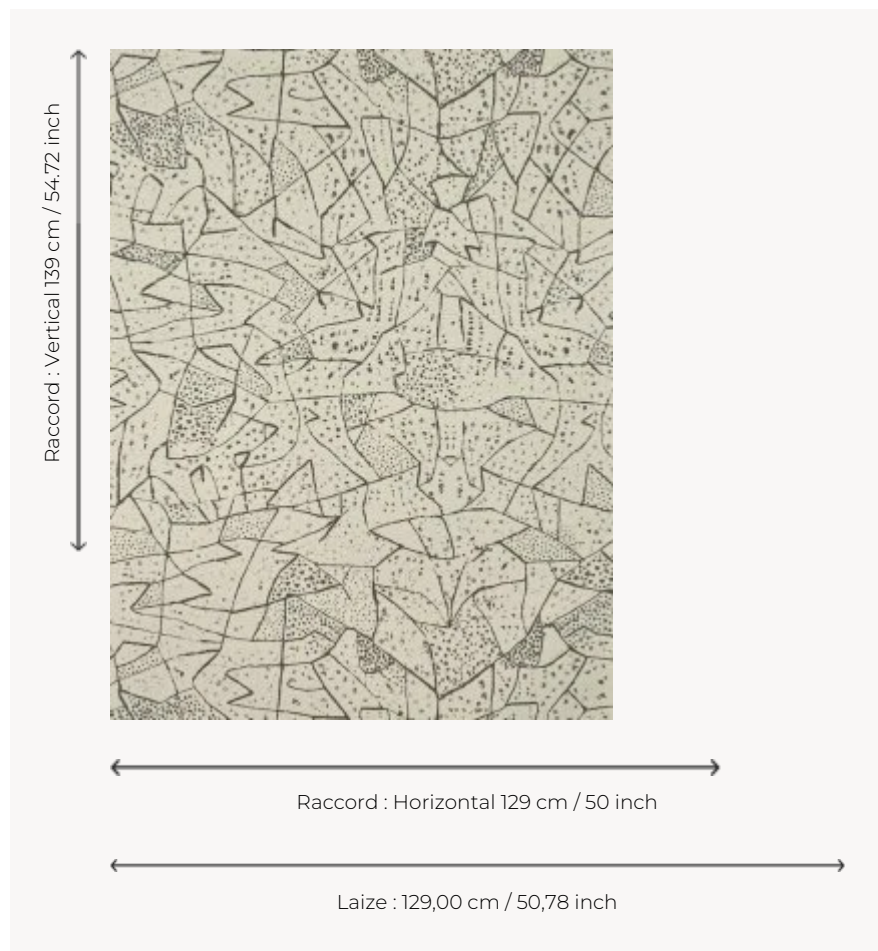

FP074002 TAPA

Large, rock-inspired graphic design printed on a silk-effect textile laminated on non-woven backing. The texture and irregularity of the design confer an authentic elegance. Also available in fabric under reference F3850.

FP074002 - Fusain

Pierre Frey

TYPE	Paperbacked fabrics - Printed wallpapers
SALES UNIT	Available per meter/yard
BACKING	NON WOVEN
COMPOSITION	100 % Polyester
WIDTH	129 cm / 50,78 inch
REPEAT	H: 129 cm - 50,00 inch V: 139 cm - 54,72 inch Straight repeat
WEIGHT	245 gr / m ²
CARE	
TRIMMING	Pretrimmed
HANGING/REMOVING	Paste the wall Strippable
CERTIFICATIONS	EUROCLASS C-s1,d0 ASTM E84 Class A
INFORMATION	Use the trim & join marks during installation. Double-cut installation.
BOOK	F9979PPFREY45