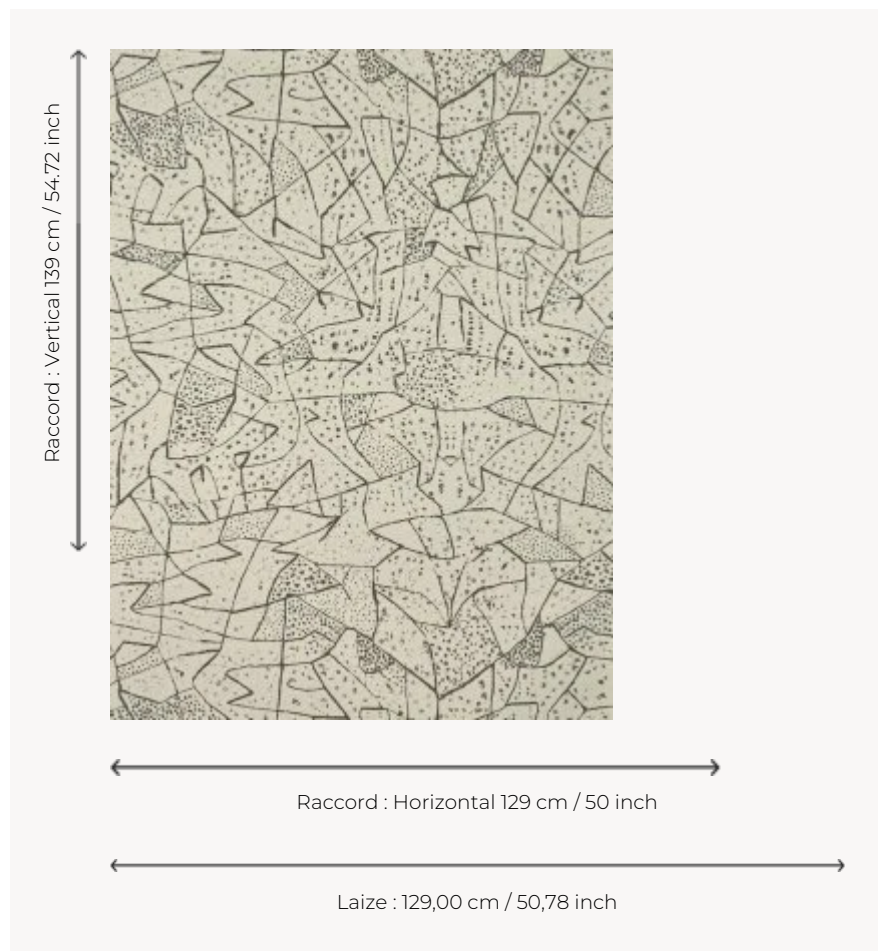

FP074002 TAPA

Large, rock-inspired graphic design printed on a silk-effect textile laminated on non-woven backing. The texture and irregularity of the design confer an authentic elegance. Also available in fabric under reference F3850.

FP074002 - Fusain

Pierre Frey

TYPE	Paperbacked fabrics - Printed wallpapers
SALES UNIT	Available per meter/yard
BACKING	NON WOVEN
COMPOSITION	100 % Polyester
WIDTH	129 cm / 50,78 inch
REPEAT	H: 129 cm - 50,00 inch V: 139 cm - 54,72 inch Straight repeat
WEIGHT	245 gr / m ²
CARE	
TRIMMING	Pretrimmed
HANGING/REMOVING	Paste the wall Strippable
CERTIFICATIONS	EUROCLASS C-s1,d0 ASTM E84 Class A
INFORMATION	Use the trim & join marks during installation. Double-cut installation.
BOOK	F9979PPFREY45