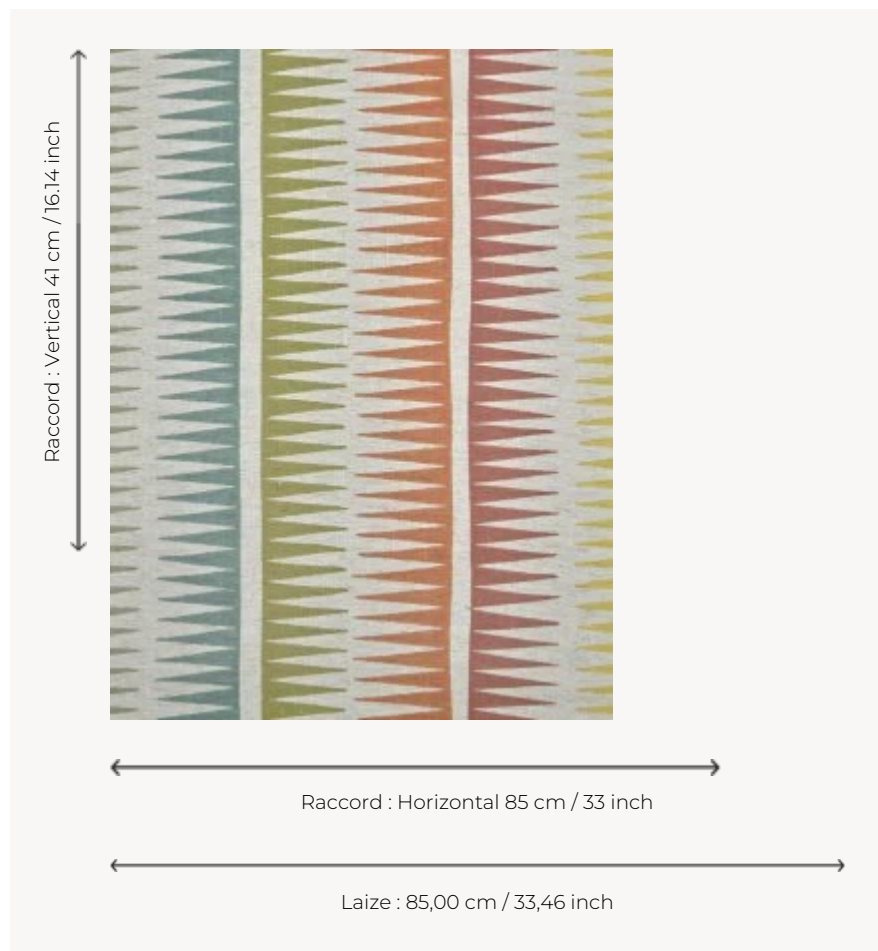

# FP076001 KUSI

Joyful and colorful, this multicolored stripe, digitally printed on a non-woven backing with irregular threads, faithfully reproduces the charm of woodblock prints. Also available in fabric under reference F3846.

## Pierre Frey

<b>TYPE</b>	Paperbacked fabrics - Printed wallpapers
<b>SALES UNIT</b>	Available per meter/yard
<b>BACKING</b>	NON WOVEN
<b>COMPOSITION</b>	100 % Linen
<b>WIDTH</b>	85 cm / 33,46 inch
<b>REPEAT</b>	H: 85 cm - 33,00 inch V: 41 cm - 16,14 inch Free match
<b>WEIGHT</b>	265 gr / m <sup>2</sup>
<b>CARE</b>	
<b>TRIMMING</b>	Trimmed
<b>HANGING/REMOVING</b>	Paste the wall Strippable
<b>CERTIFICATIONS</b>	ASTM E84 Class A
<b>INFORMATION</b>	Panel effect Inherent irregularities from the natural fiber
<b>BOOK</b>	F9979PPFREY45