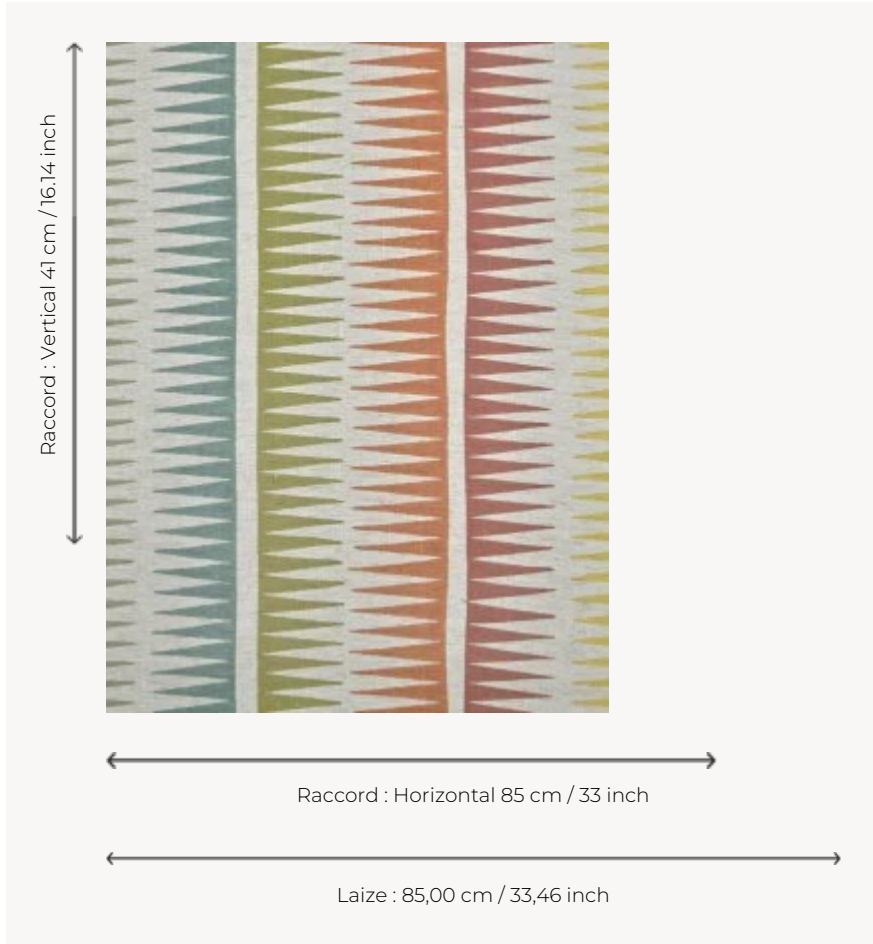

FP076001 KUSI

Joyful and colorful, this multicolored stripe, digitally printed on a non-woven backing with irregular threads, faithfully reproduces the charm of woodblock prints. Also available in fabric under reference F3846.

FP076001 - Tropical

Pierre Frey

TYPE	Paperbacked fabrics - Printed wallpapers
SALES UNIT	Available per meter/yard
BACKING	NON WOVEN
COMPOSITION	100 % Linen
WIDTH	85 cm / 33,46 inch
REPEAT	H: 85 cm - 33,00 inch V: 41 cm - 16,14 inch Free match
WEIGHT	265 gr / m ²
CARE	
TRIMMING	Trimmed
HANGING/REMOVING	Paste the wall Strippable
CERTIFICATIONS	ASTM E84 Class A
INFORMATION	Panel effect Inherent irregularities from the natural fiber
BOOK	F9979PPFREY45

1 Colors

FP076001
Tropical