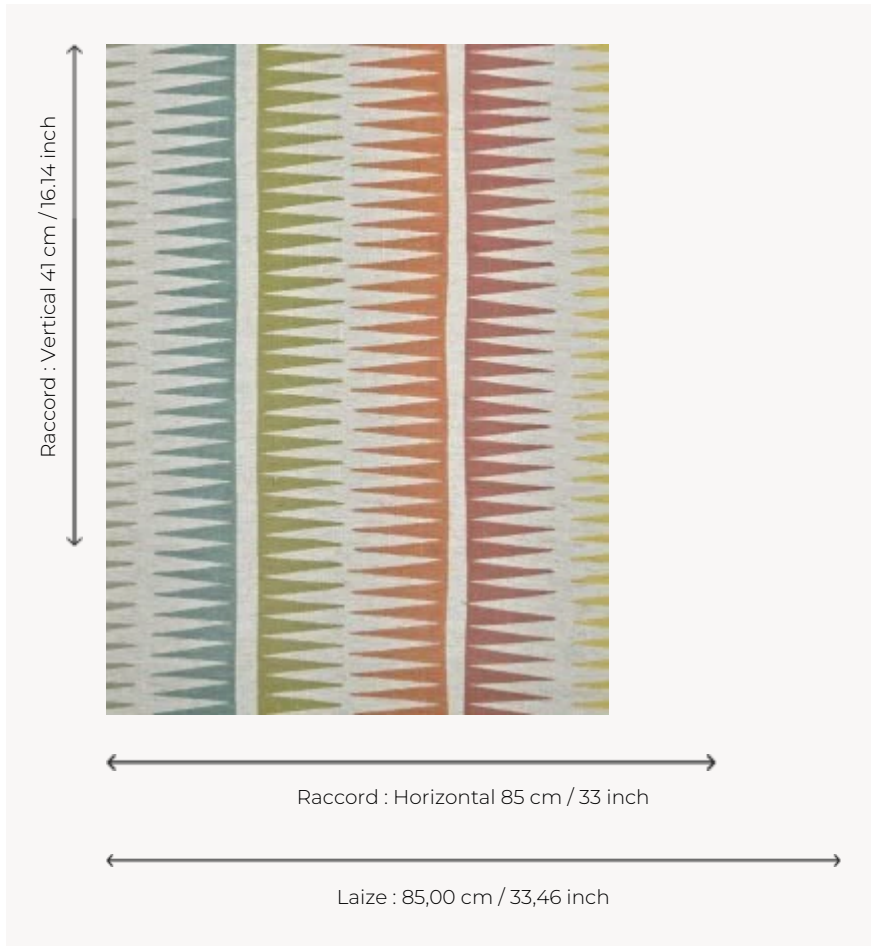

FP076001 KUSI

Joyful and colorful, this multicolored stripe, digitally printed on a non-woven backing with irregular threads, faithfully reproduces the charm of woodblock prints. Also available in fabric under reference F3846.

FP076001 - Tropical

Pierre Frey

TYPE	Paperbacked fabrics - Printed wallpapers
SALES UNIT	Available per meter/yard
BACKING	NON WOVEN
COMPOSITION	100 % Linen
WIDTH	85 cm / 33,46 inch
REPEAT	H: 85 cm - 33,00 inch V: 41 cm - 16,14 inch Free match
WEIGHT	265 gr / m ²
CARE	
TRIMMING	Trimmed
HANGING/REMOVING	Paste the wall Strippable
CERTIFICATIONS	ASTM E84 Class A
INFORMATION	Panel effect Inherent irregularities from the natural fiber
BOOK	F9979PPFREY45