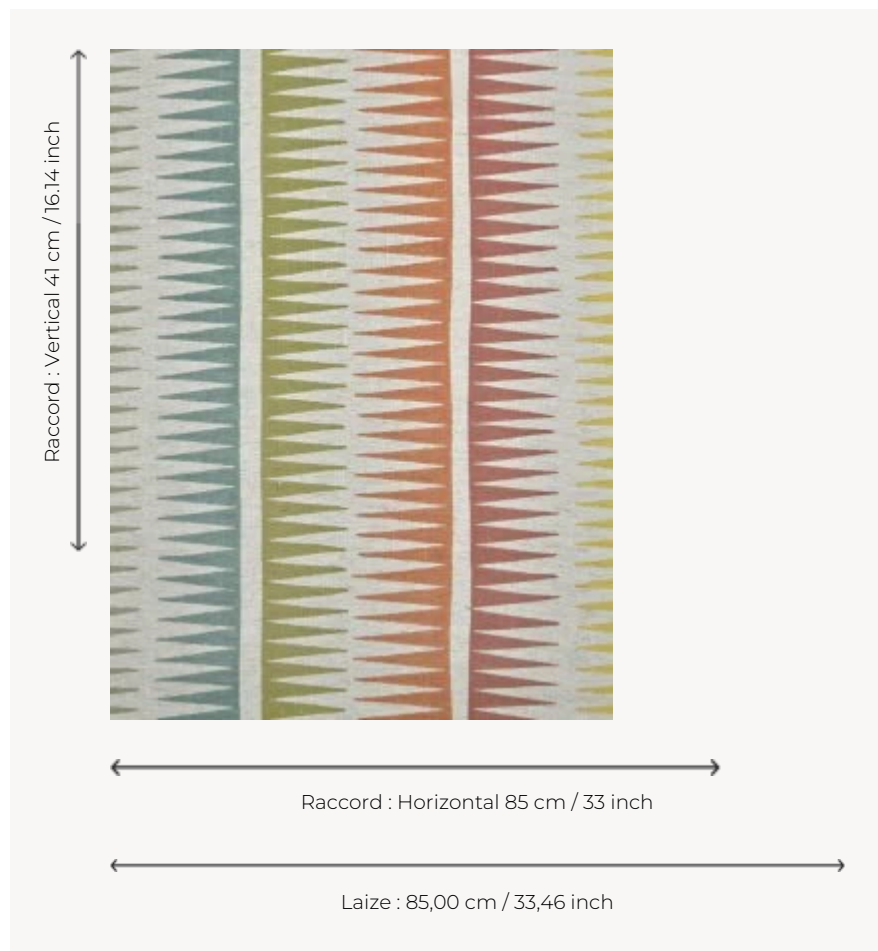

FP076001 KUSI

Joyful and colorful, this multicolored stripe, digitally printed on a non-woven backing with irregular threads, faithfully reproduces the charm of woodblock prints. Also available in fabric under reference F3846.

FP076001 - Tropical

Pierre Frey

TYPE	Paperbacked fabrics - Printed wallpapers
SALES UNIT	Available per meter/yard
BACKING	NON WOVEN
COMPOSITION	100 % Linen
WIDTH	85 cm / 33,46 inch
REPEAT	H: 85 cm - 33,00 inch V: 41 cm - 16,14 inch Free match
WEIGHT	265 gr / m ²
CARE	
TRIMMING	Trimmed
HANGING/REMOVING	Paste the wall Strippable
CERTIFICATIONS	ASTM E84 Class A
INFORMATION	Panel effect Inherent irregularities from the natural fiber
BOOK	F9979PPFREY45