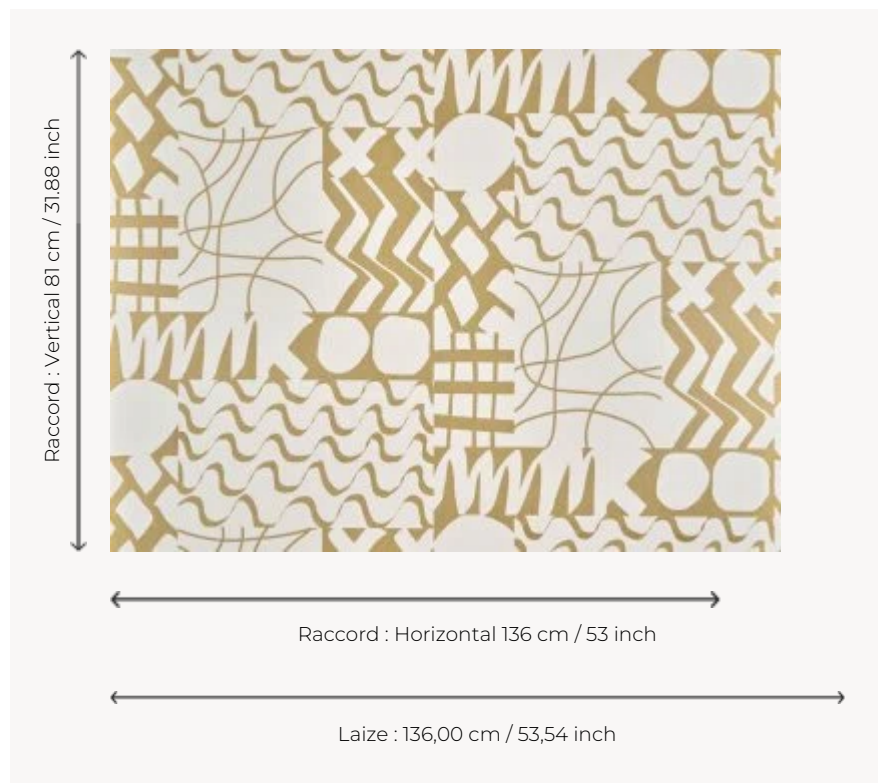

FP077001 GRANDE MAREE

Rock inspiration for this graphic design evoking the oceans and their shores in a contemporary way. The hand screen printing technique and the glazed ink reveal a lacquered look, giving the wall a new volume.

FP077001 - Sable

Pierre Frey

TYPE	Wide width printed wallpapers
SALES UNIT	Available per meter/yard
BACKING	NON WOVEN
COMPOSITION	-
WIDTH	136 cm / 53,54 inch
REPEAT	H: 136 cm - 53,00 inch V: 81 cm - 31,88 inch Straight repeat
WEIGHT	160 gr / m ²
CARE	
TRIMMING	Trimmed
HANGING/REMOVING	Paste the wall Wet removable
CERTIFICATIONS	EUROCLASS B-s1,d0 ASTM E84 Class A
NOTES	Hand screen printed
BOOK	F9979PPFREY45

3 Colors

FP077001
Sable

FP077002
Lagon

FP077003
Charbon