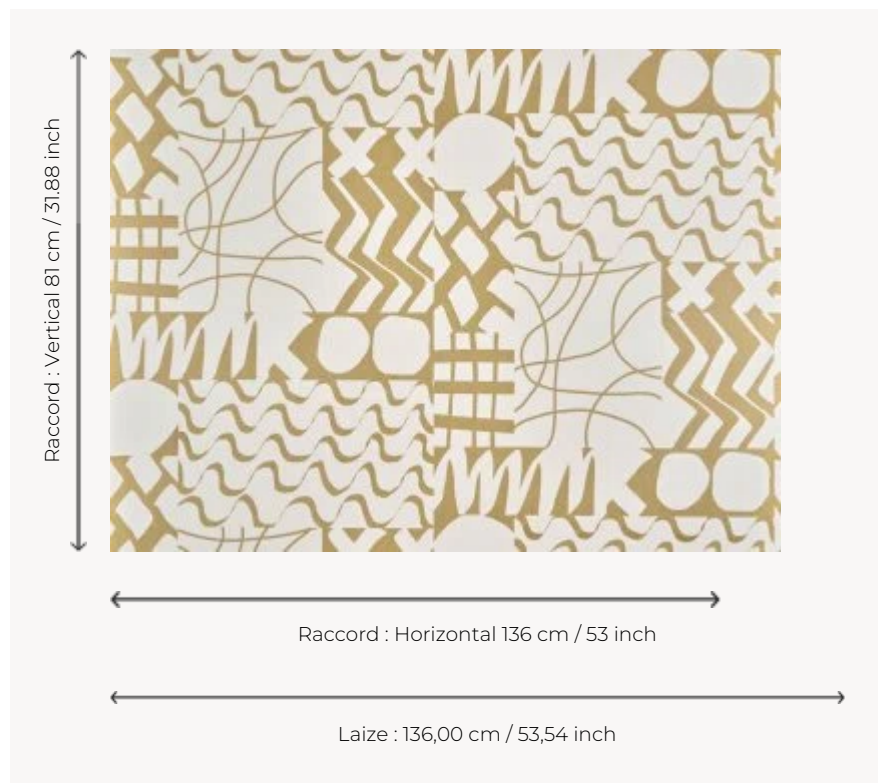

## FP077001 GRANDE MAREE

Rock inspiration for this graphic design evoking the oceans and their shores in a contemporary way. The hand screen printing technique and the glazed ink reveal a lacquered look, giving the wall a new volume.

### FP077001 - Sable

### Pierre Frey

<b>TYPE</b>	Wide width printed wallpapers
<b>SALES UNIT</b>	Available per meter/yard
<b>BACKING</b>	NON WOVEN
<b>COMPOSITION</b>	-
<b>WIDTH</b>	136 cm / 53,54 inch
<b>REPEAT</b>	H: 136 cm - 53,00 inch V: 81 cm - 31,88 inch Straight repeat
<b>WEIGHT</b>	160 gr / m <sup>2</sup>
<b>CARE</b>	
<b>TRIMMING</b>	Trimmed
<b>HANGING/REMOVING</b>	Paste the wall Wet removable
<b>CERTIFICATIONS</b>	EUROCLASS B-s1,d0 ASTM E84 Class A
<b>NOTES</b>	Hand screen printed
<b>BOOK</b>	F9979PPFREY45

## 3 Colors

FP077001  
Sable

FP077002  
Lagon

FP077003  
Charbon