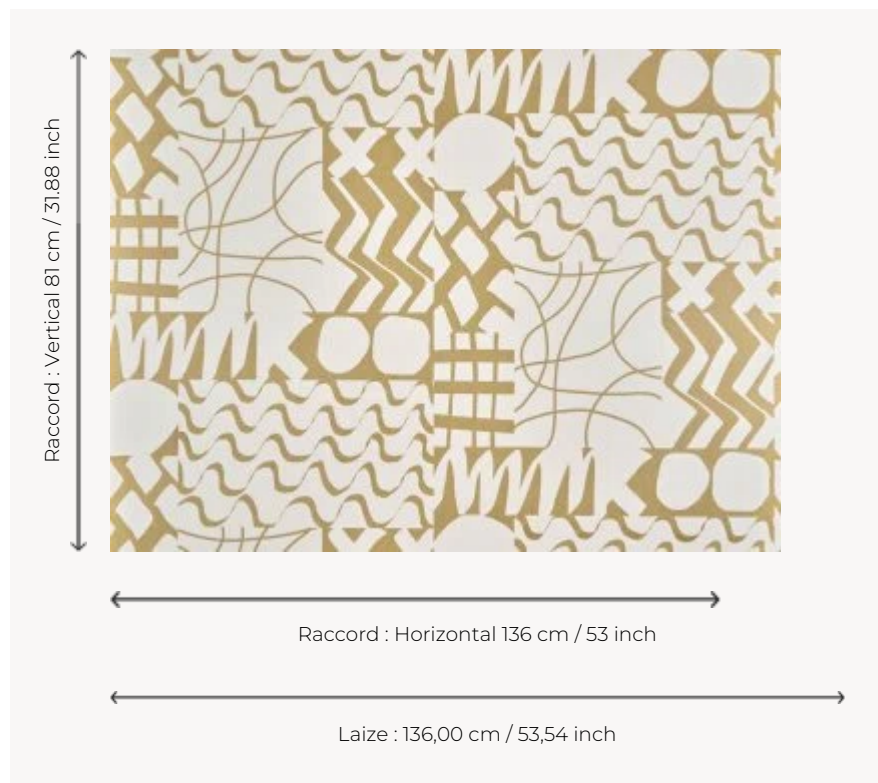

# FP077001 GRANDE MAREE

Rock inspiration for this graphic design evoking the oceans and their shores in a contemporary way. The hand screen printing technique and the glazed ink reveal a lacquered look, giving the wall a new volume.

## FP077001 - Sable

## Pierre Frey

<b>TYPE</b>	Wide width printed wallpapers
<b>SALES UNIT</b>	Available per meter/yard
<b>BACKING</b>	NON WOVEN
<b>COMPOSITION</b>	-
<b>WIDTH</b>	136 cm / 53,54 inch
<b>REPEAT</b>	H: 136 cm - 53,00 inch V: 81 cm - 31,88 inch Straight repeat
<b>WEIGHT</b>	160 gr / m <sup>2</sup>
<b>CARE</b>	
<b>TRIMMING</b>	Trimmed
<b>HANGING/REMOVING</b>	Paste the wall Wet removable
<b>CERTIFICATIONS</b>	EUROCLASS B-s1,d0 ASTM E84 Class A
<b>NOTES</b>	Hand screen printed
<b>BOOK</b>	F9979PPFREY45

## 3 Colors

FP077001  
Sable

FP077002  
Lagon

FP077003  
Charbon