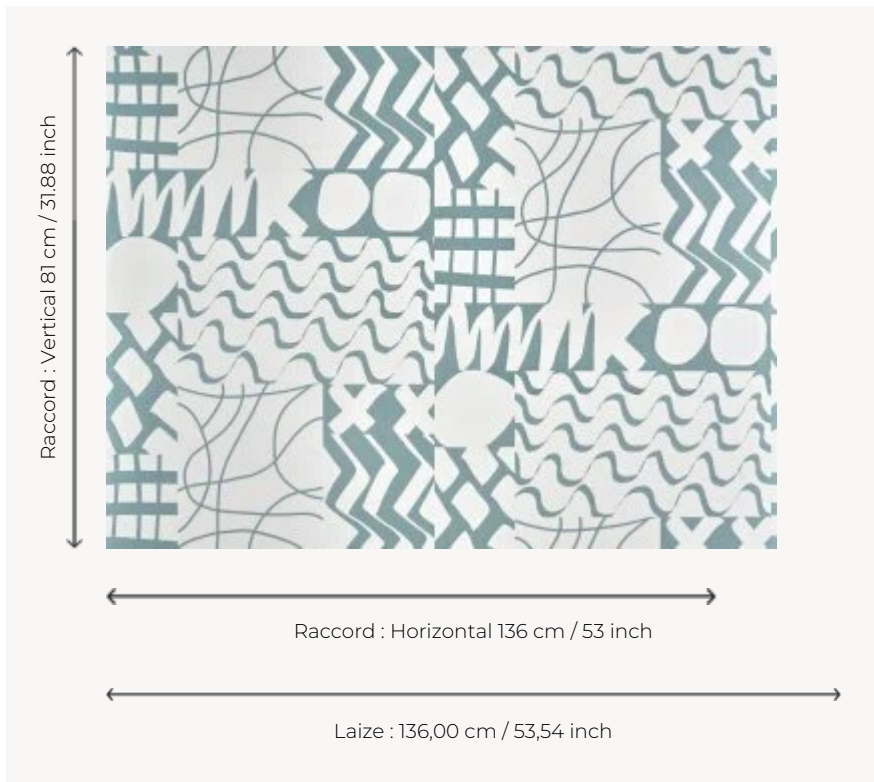

## FP077002 GRANDE MAREE

Rock inspiration for this graphic design evoking the oceans and their shores in a contemporary way. The hand screen printing technique and the glazed ink reveal a lacquered look, giving the wall a new volume.

### Pierre Frey

<b>TYPE</b>	Wide width printed wallpapers
<b>SALES UNIT</b>	Available per meter/yard
<b>BACKING</b>	NON WOVEN
<b>COMPOSITION</b>	-
<b>WIDTH</b>	136 cm / 53,54 inch
<b>REPEAT</b>	H: 136 cm - 53,00 inch V: 81 cm - 31,88 inch Straight repeat
<b>WEIGHT</b>	160 gr / m <sup>2</sup>
<b>CARE</b>	
<b>TRIMMING</b>	Trimmed
<b>HANGING/REMOVING</b>	Paste the wall Wet removable
<b>CERTIFICATIONS</b>	EUROCLASS B-s1,d0 ASTM E84 Class A
<b>NOTES</b>	Hand screen printed
<b>BOOK</b>	F9979PPFREY45

## 3 Colors

FP077001  
Sable

FP077002  
Lagon

FP077003  
Charbon