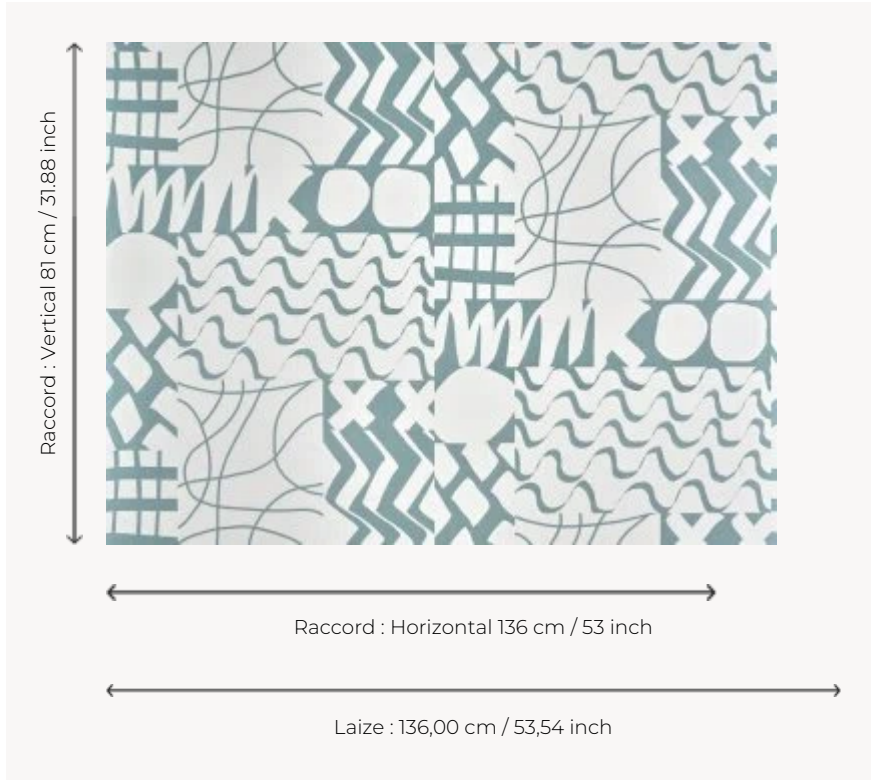

FP077002 GRANDE MAREE

Rock inspiration for this graphic design evoking the oceans and their shores in a contemporary way. The hand screen printing technique and the glazed ink reveal a lacquered look, giving the wall a new volume.

FP077002 - Lagon

Pierre Frey

TYPE	Wide width printed wallpapers
SALES UNIT	Available per meter/yard
BACKING	NON WOVEN
COMPOSITION	-
WIDTH	136 cm / 53,54 inch
REPEAT	H: 136 cm - 53,00 inch V: 81 cm - 31,88 inch Straight repeat
WEIGHT	160 gr / m ²
CARE	
TRIMMING	Trimmed
HANGING/REMOVING	Paste the wall Wet removable
CERTIFICATIONS	EUROCLASS B-s1,d0 ASTM E84 Class A
NOTES	Hand screen printed
BOOK	F9979PPFREY45

3 Colors

FP077001
Sable

FP077002
Lagon

FP077003
Charbon