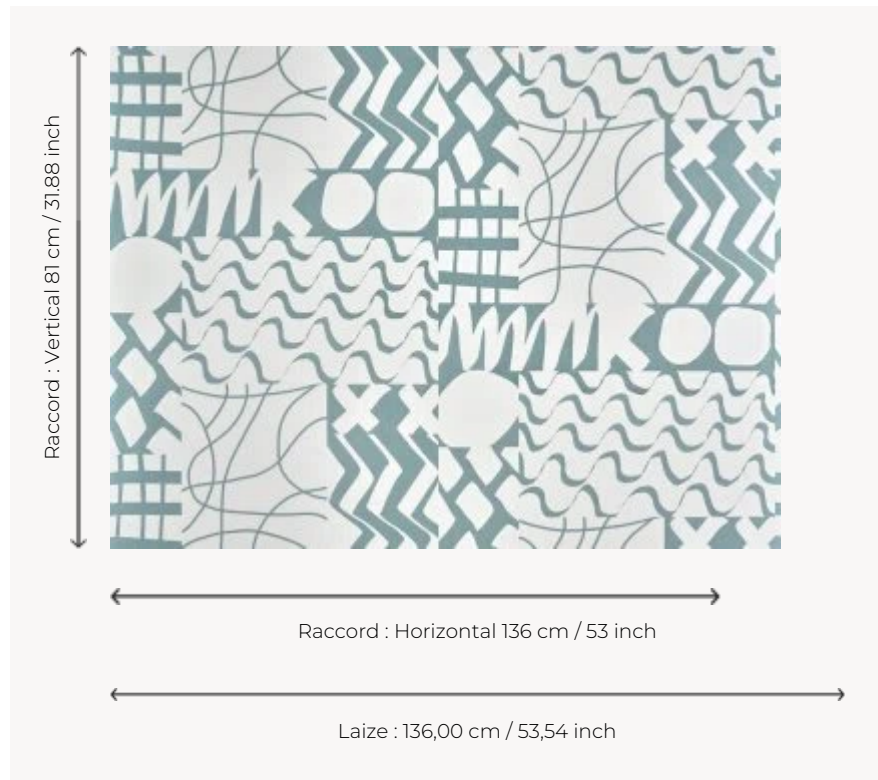

FP077002 GRANDE MAREE

Rock inspiration for this graphic design evoking the oceans and their shores in a contemporary way. The hand screen printing technique and the glazed ink reveal a lacquered look, giving the wall a new volume.

FP077002 - Lagon

Pierre Frey

TYPE	Wide width printed wallpapers
SALES UNIT	Available per meter/yard
BACKING	NON WOVEN
COMPOSITION	-
WIDTH	136 cm / 53,54 inch
REPEAT	H: 136 cm - 53,00 inch V: 81 cm - 31,88 inch Straight repeat
WEIGHT	160 gr / m ²
CARE	
TRIMMING	Trimmed
HANGING/REMOVING	Paste the wall Wet removable
CERTIFICATIONS	EUROCLASS B-s1,d0 ASTM E84 Class A
NOTES	Hand screen printed
BOOK	F9979PPFREY45

3 Colors

FP077001
Sable

FP077002
Lagon

FP077003
Charbon