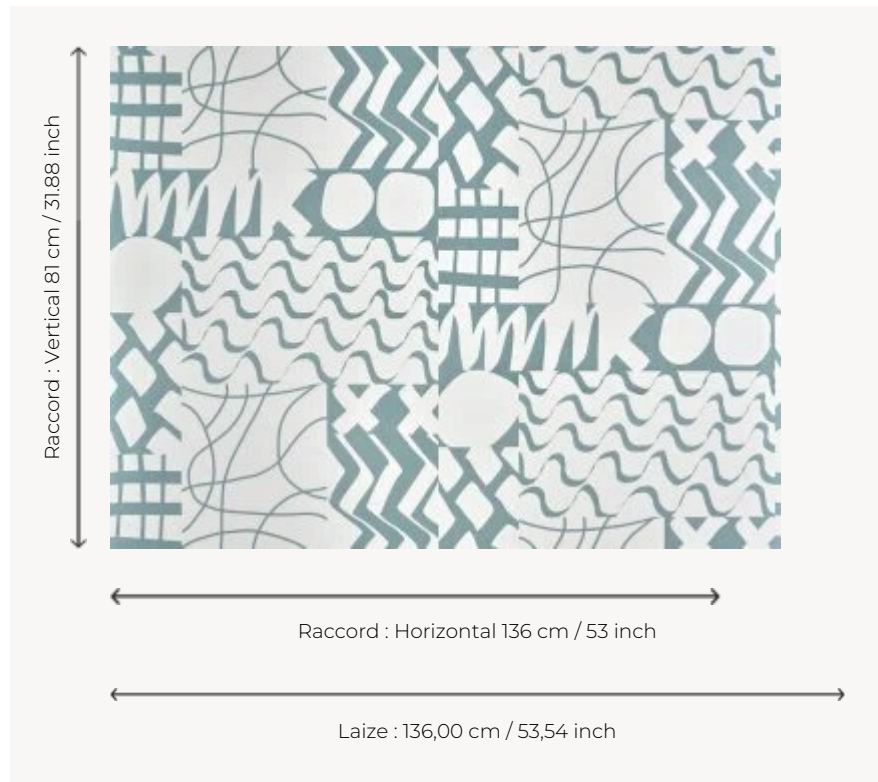

FP077002 GRANDE MAREE

Rock inspiration for this graphic design evoking the oceans and their shores in a contemporary way. The hand screen printing technique and the glazed ink reveal a lacquered look, giving the wall a new volume.

FP077002 - Lagon

Pierre Frey

TYPE	Wide width printed wallpapers
SALES UNIT	Available per meter/yard
BACKING	NON WOVEN
COMPOSITION	-
WIDTH	136 cm / 53,54 inch
REPEAT	H: 136 cm - 53,00 inch V: 81 cm - 31,88 inch Straight repeat
WEIGHT	160 gr / m ²
CARE	
TRIMMING	Trimmed
HANGING/REMOVING	Paste the wall Wet removable
CERTIFICATIONS	EUROCLASS B-s1,d0 ASTM E84 Class A
NOTES	Hand screen printed
BOOK	F9979PPFREY45

3 Colors

FP077001
Sable

FP077002
Lagon

FP077003
Charbon