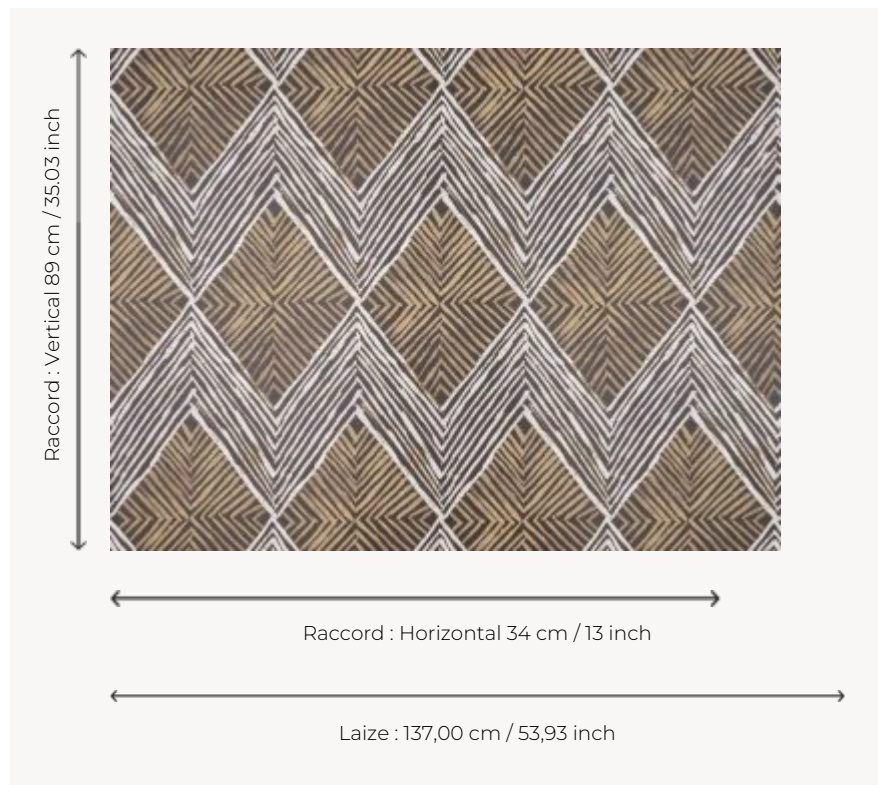

# FP078001 AJOUPA

AJOUPA, a pattern with graphic and ethnic connotations digitally printed in wide widths, evokes the plant weavings found on hut roofs. Also available in fabric under reference F3721.

## FP078001 - Terre

## Pierre Frey

<b>TYPE</b>	Wide width printed wallpapers
<b>SALES UNIT</b>	Available per meter/yard
<b>BACKING</b>	NON WOVEN
<b>COMPOSITION</b>	-
<b>WIDTH</b>	137 cm / 53,93 inch
<b>REPEAT</b>	H: 34 cm - 13,00 inch V: 89 cm - 35,03 inch Straight repeat
<b>WEIGHT</b>	180 gr / m <sup>2</sup>
<b>CARE</b>	
<b>TRIMMING</b>	Pretrimmed
<b>HANGING/REMOVING</b>	Paste the wall Wet removable
<b>CERTIFICATIONS</b>	EUROCLASS B-s1,d0 ASTM E84 Class A
<b>INFORMATION</b>	Use the trim & join marks during installation. Double-cut installation.
<b>BOOK</b>	F9979PPFREY45

# 1 Colors

FP078001  
Terre