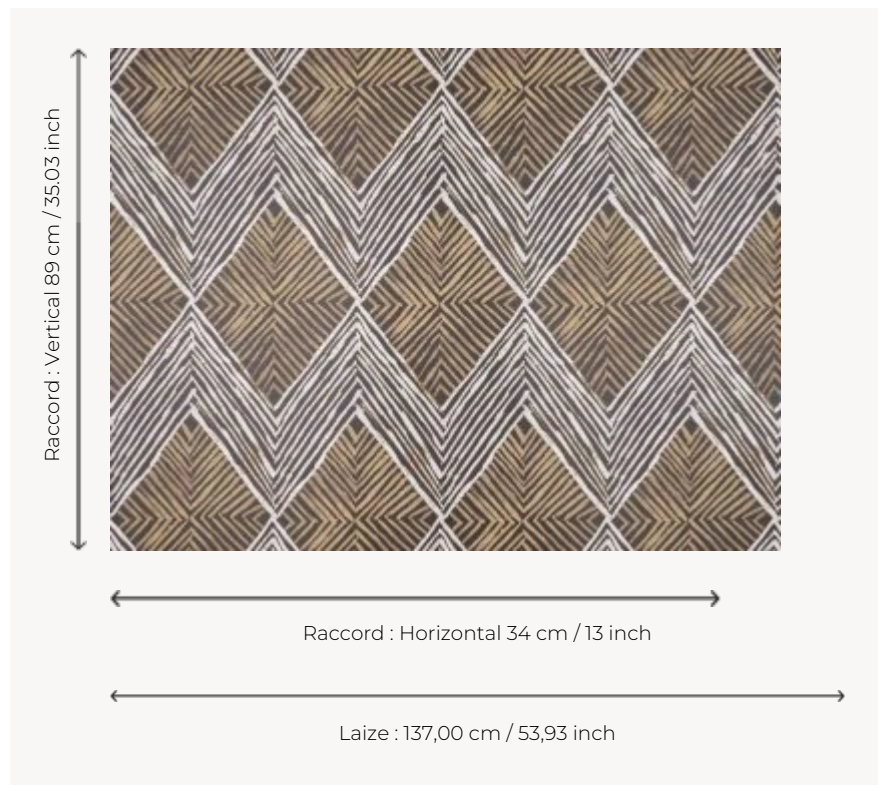

FP078001 AJOUPA

AJOUPA, a pattern with graphic and ethnic connotations digitally printed in wide widths, evokes the plant weavings found on hut roofs. Also available in fabric under reference F3721.

FP078001 - Terre

Pierre Frey

TYPE	Wide width printed wallpapers
SALES UNIT	Available per meter/yard
BACKING	NON WOVEN
COMPOSITION	-
WIDTH	137 cm / 53,93 inch
REPEAT	H: 34 cm - 13,00 inch V: 89 cm - 35,03 inch Straight repeat
WEIGHT	180 gr / m ²
CARE	
TRIMMING	Pretrimmed
HANGING/REMOVING	Paste the wall Wet removable
CERTIFICATIONS	EUROCLASS B-s1,d0 ASTM E84 Class A
INFORMATION	Use the trim & join marks during installation. Double-cut installation.
BOOK	F9979PPFREY45

1 Colors

FP078001

Terre