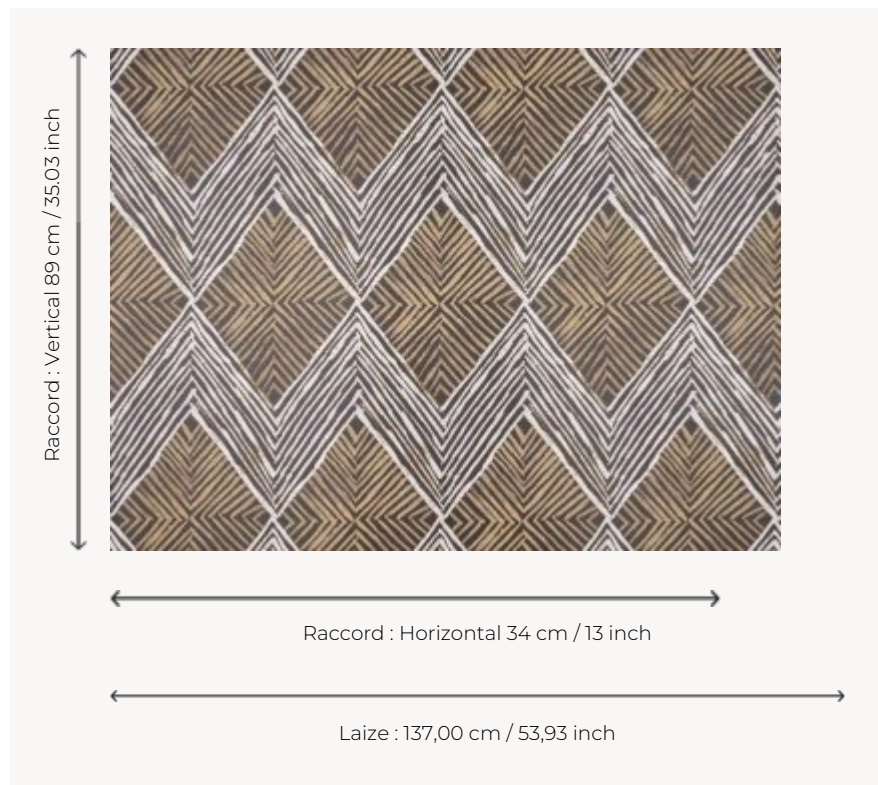

FP078001 AJOUPA

AJOUPA, a pattern with graphic and ethnic connotations digitally printed in wide widths, evokes the plant weavings found on hut roofs. Also available in fabric under reference F3721.

FP078001 - Terre

Pierre Frey

TYPE	Wide width printed wallpapers
SALES UNIT	Available per meter/yard
BACKING	NON WOVEN
COMPOSITION	-
WIDTH	137 cm / 53,93 inch
REPEAT	H: 34 cm - 13,00 inch V: 89 cm - 35,03 inch Straight repeat
WEIGHT	180 gr / m ²
CARE	
TRIMMING	Pretrimmed
HANGING/REMOVING	Paste the wall Wet removable
CERTIFICATIONS	EUROCLASS B-s1,d0 ASTM E84 Class A
INFORMATION	Use the trim & join marks during installation. Double-cut installation.
BOOK	F9979PPFREY45

1 Colors

FP078001
Terre