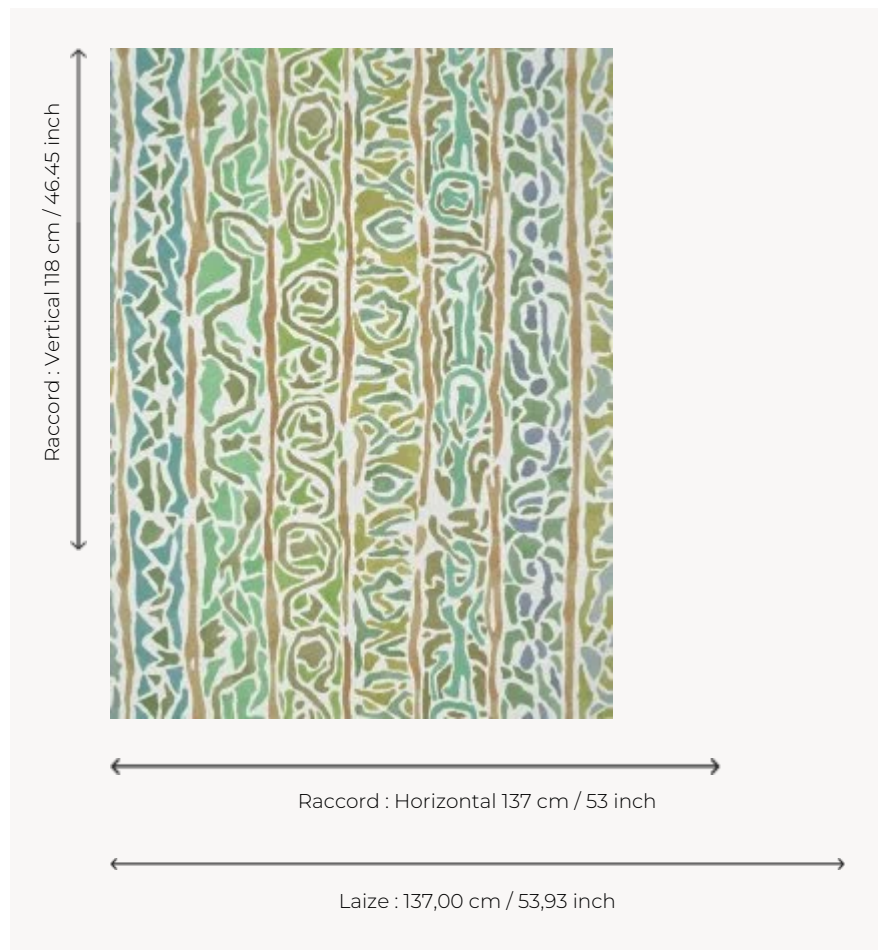

FP079001 SOKONE

Reproduction in digital print and in wide width of an original watercolor drawing by artist Noémie Vallerand evoking a traditional mosaic stripe. Also available in fabric under reference F3851.

FP079001 - Jungle

Pierre Frey

TYPE	Wide width printed wallpapers
ARTIST	Noémie Vallerand
SALES UNIT	Available per meter/yard
BACKING	NON WOVEN
COMPOSITION	-
WIDTH	137 cm / 53,93 inch
REPEAT	H: 137 cm - 53,00 inch V: 118 cm - 46,45 inch Straight repeat
WEIGHT	180 gr / m ²
CARE	
TRIMMING	Pretrimmed
HANGING/REMOVING	Paste the wall Wet removable
CERTIFICATIONS	EUROCLASS B-s1,d0 ASTM E84 Class A
INFORMATION	Use the trim & join marks during installation. Double-cut installation.
BOOK	F9979PPFREY45

2 Colors

FP079001
Jungle

FP079002
Savane