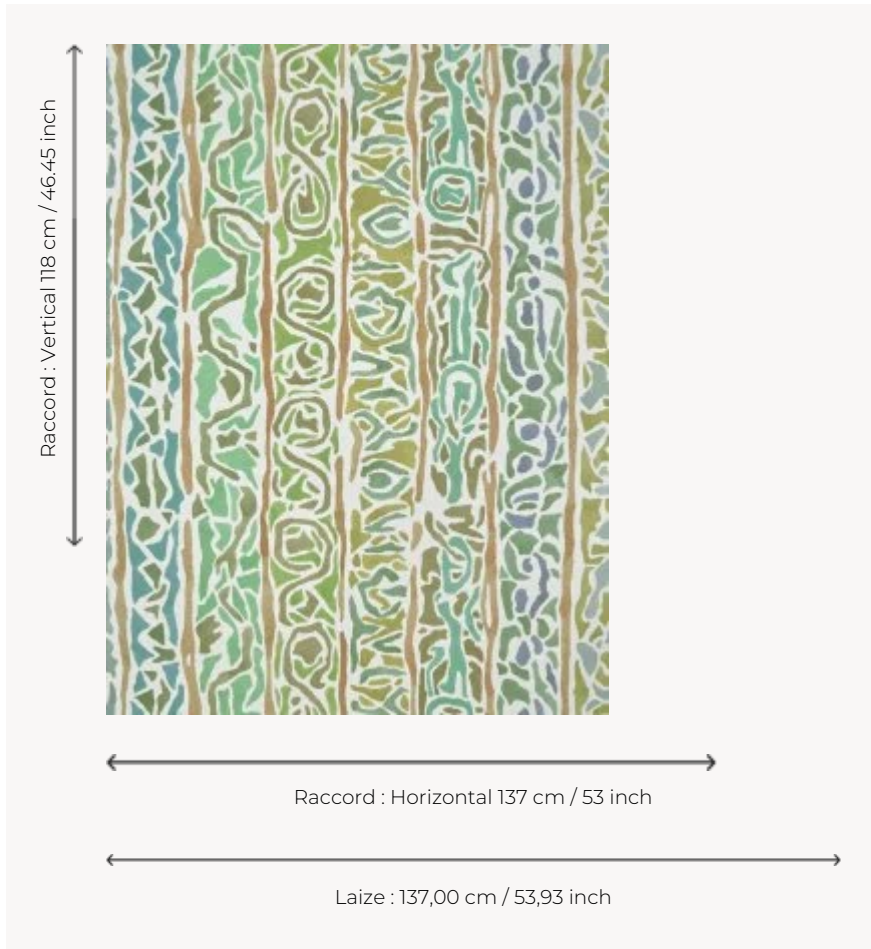

## FP079001 SOKONE

Reproduction in digital print and in wide width of an original watercolor drawing by artist Noémie Vallerand evoking a traditional mosaic stripe. Also available in fabric under reference F3851.

### FP079001 - Jungle

### Pierre Frey

<b>TYPE</b>	Wide width printed wallpapers
<b>ARTIST</b>	Noémie Vallerand
<b>SALES UNIT</b>	Available per meter/yard
<b>BACKING</b>	NON WOVEN
<b>COMPOSITION</b>	-
<b>WIDTH</b>	137 cm / 53,93 inch
<b>REPEAT</b>	H: 137 cm - 53,00 inch V: 118 cm - 46,45 inch Straight repeat
<b>WEIGHT</b>	180 gr / m <sup>2</sup>
<b>CARE</b>	
<b>TRIMMING</b>	Pretrimmed
<b>HANGING/REMOVING</b>	Paste the wall Wet removable
<b>CERTIFICATIONS</b>	EUROCLASS B-s1,d0 ASTM E84 Class A
<b>INFORMATION</b>	Use the trim & join marks during installation. Double-cut installation.
<b>BOOK</b>	F9979PPFREY45

## 2 Colors

FP079001  
Jungle

FP079002  
Savane