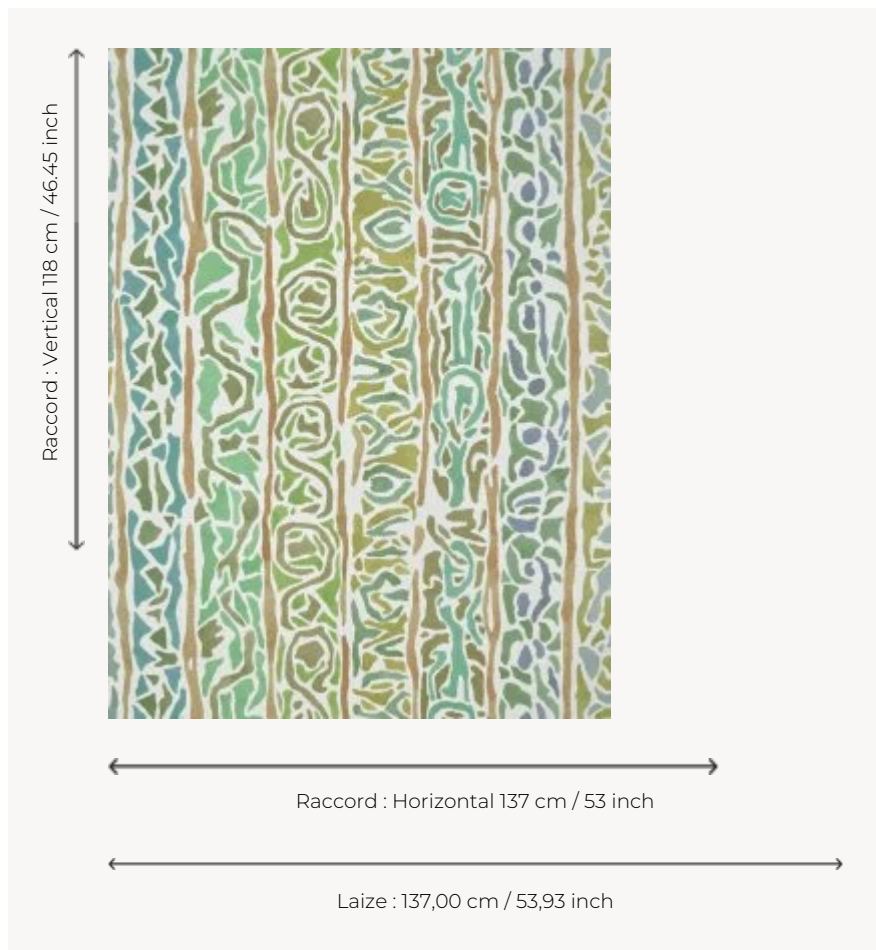

## FP079001 SOKONE

Reproduction in digital print and in wide width of an original watercolor drawing by artist Noémie Vallerand evoking a traditional mosaic stripe. Also available in fabric under reference F3851.

### FP079001 - Jungle

### Pierre Frey

<b>TYPE</b>	Wide width printed wallpapers
<b>ARTIST</b>	Noémie Vallerand
<b>SALES UNIT</b>	Available per meter/yard
<b>BACKING</b>	NON WOVEN
<b>COMPOSITION</b>	-
<b>WIDTH</b>	137 cm / 53,93 inch
<b>REPEAT</b>	H: 137 cm - 53,00 inch V: 118 cm - 46,45 inch Straight repeat
<b>WEIGHT</b>	180 gr / m <sup>2</sup>
<b>CARE</b>	
<b>TRIMMING</b>	Pretrimmed
<b>HANGING/REMOVING</b>	Paste the wall Wet removable
<b>CERTIFICATIONS</b>	EUROCLASS B-s1,d0 ASTM E84 Class A
<b>INFORMATION</b>	Use the trim & join marks during installation. Double-cut installation.
<b>BOOK</b>	F9979PPFREY45

## 2 Colors

FP079001  
Jungle

FP079002  
Savane