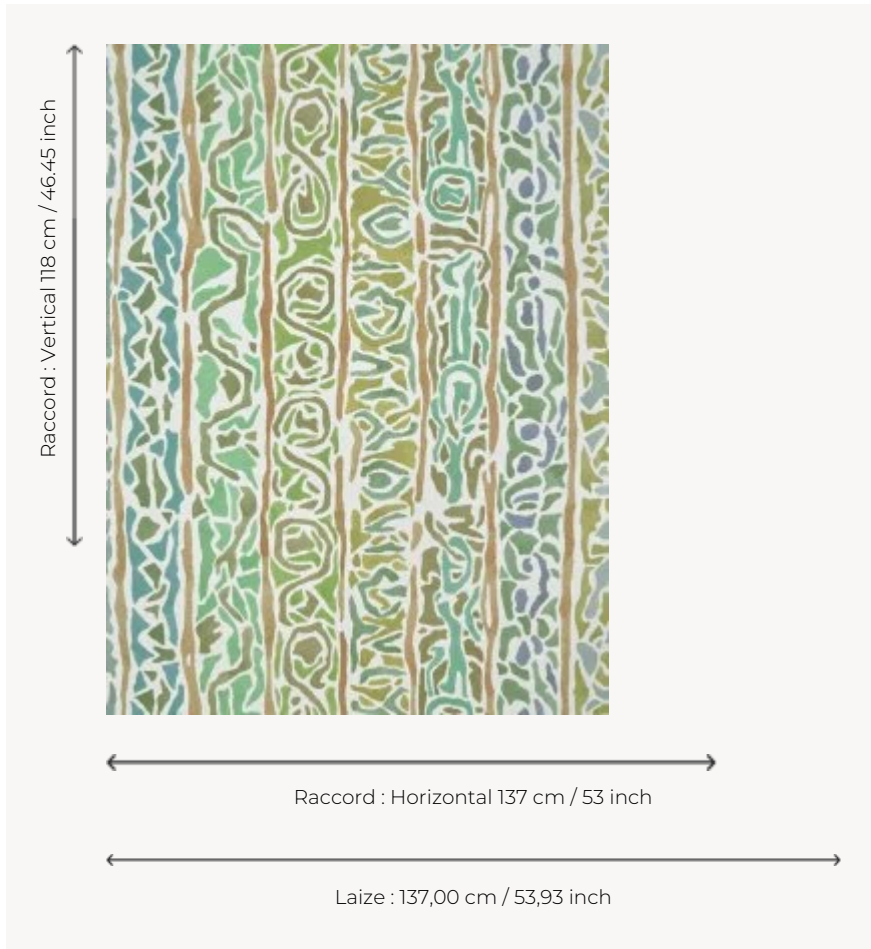

FP079001 SOKONE

Reproduction in digital print and in wide width of an original watercolor drawing by artist Noémie Vallerand evoking a traditional mosaic stripe. Also available in fabric under reference F3851.

FP079001 - Jungle

Pierre Frey

TYPE	Wide width printed wallpapers
ARTIST	Noémie Vallerand
SALES UNIT	Available per meter/yard
BACKING	NON WOVEN
COMPOSITION	-
WIDTH	137 cm / 53,93 inch
REPEAT	H: 137 cm - 53,00 inch V: 118 cm - 46,45 inch Straight repeat
WEIGHT	180 gr / m ²
CARE	
TRIMMING	Pretrimmed
HANGING/REMOVING	Paste the wall Wet removable
CERTIFICATIONS	EUROCLASS B-s1,d0 ASTM E84 Class A
INFORMATION	Use the trim & join marks during installation. Double-cut installation.
BOOK	F9979PPFREY45

2 Colors

FP079001
Jungle

FP079002
Savane