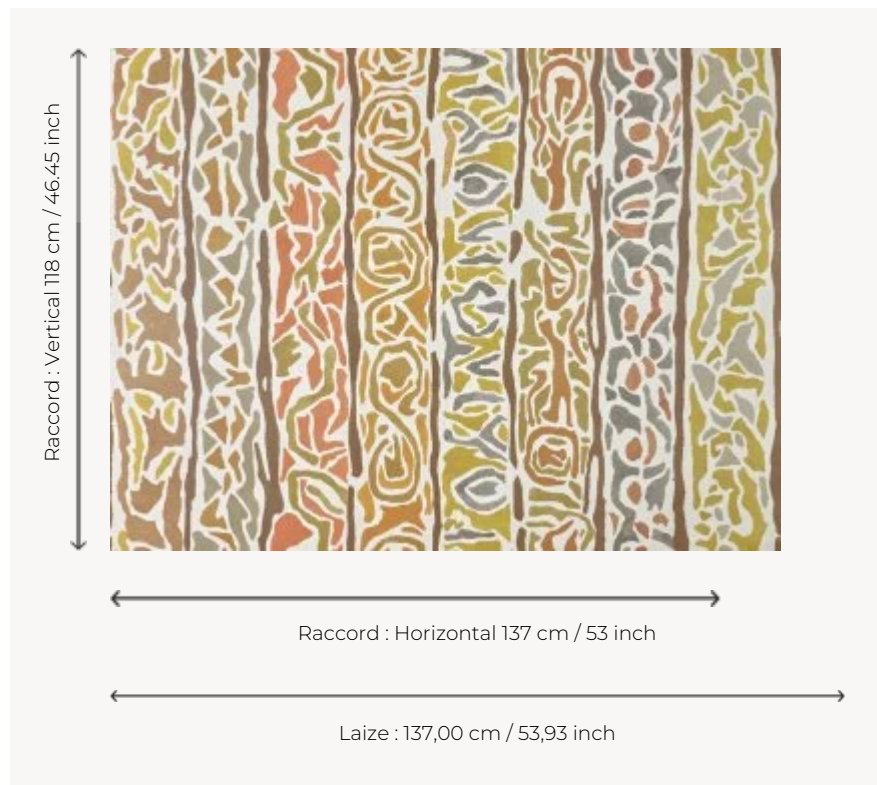

FP079002 SOKONE

Reproduction in digital print and in wide width of an original watercolor drawing by artist Noémie Vallerand evoking a traditional mosaic stripe. Also available in fabric under reference F3851.

FP079002 - Savane

Pierre Frey

TYPE	Wide width printed wallpapers
ARTIST	Noémie Vallerand
SALES UNIT	Available per meter/yard
BACKING	NON WOVEN
COMPOSITION	-
WIDTH	137 cm / 53,93 inch
REPEAT	H: 137 cm - 53,00 inch V: 118 cm - 46,45 inch Straight repeat
WEIGHT	180 gr / m ²
CARE	
TRIMMING	Pretrimmed
HANGING/REMOVING	Paste the wall Wet removable
CERTIFICATIONS	EUROCLASS B-s1,d0 ASTM E84 Class A
INFORMATION	Use the trim & join marks during installation. Double-cut installation.
BOOK	F9979PPFREY45

2 Colors

FP079001
Jungle

FP079002
Savane