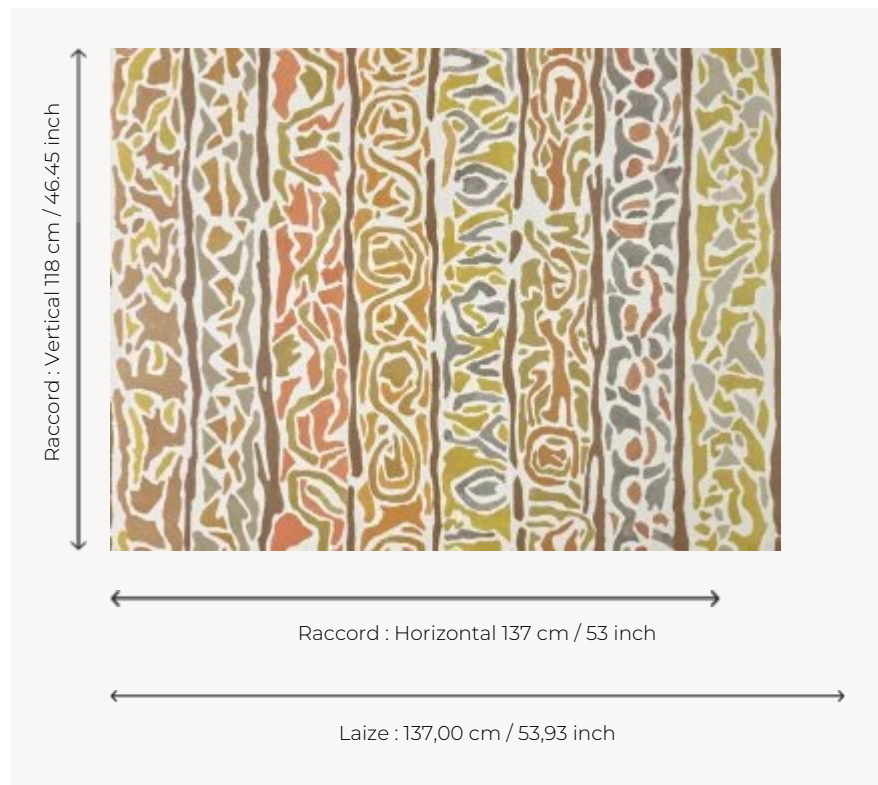

FP079002 SOKONE

Reproduction in digital print and in wide width of an original watercolor drawing by artist Noémie Vallerand evoking a traditional mosaic stripe. Also available in fabric under reference F3851.

FP079002 - Savane

Pierre Frey

TYPE	Wide width printed wallpapers
ARTIST	Noémie Vallerand
SALES UNIT	Available per meter/yard
BACKING	NON WOVEN
COMPOSITION	-
WIDTH	137 cm / 53,93 inch
REPEAT	H: 137 cm - 53,00 inch V: 118 cm - 46,45 inch Straight repeat
WEIGHT	180 gr / m ²
CARE	
TRIMMING	Pretrimmed
HANGING/REMOVING	Paste the wall Wet removable
CERTIFICATIONS	EUROCLASS B-s1,d0 ASTM E84 Class A
INFORMATION	Use the trim & join marks during installation. Double-cut installation.
BOOK	F9979PPFREY45

2 Colors

FP079001
Jungle

FP079002
Savane