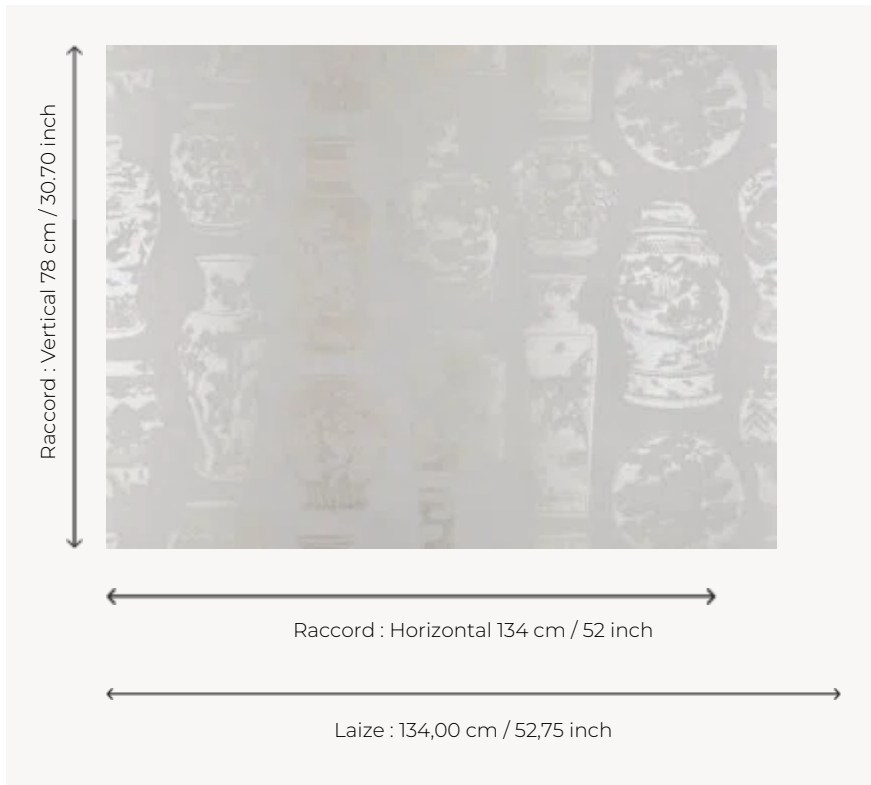

FP080001 QINGHUA GRAND

FP080001 - Neige

Pierre Frey

TYPE	Wide width printed wallpapers
SALES UNIT	Available per meter/yard
BACKING	NON WOVEN
COMPOSITION	-
WIDTH	134 cm / 52,75 inch
REPEAT	H: 134 cm - 52,00 inch V: 78 cm - 30,70 inch Straight repeat
WEIGHT	165 gr / m ²
CARE	
TRIMMING	Pretrimmed
HANGING/REMOVING	Paste the wall Strippable
CERTIFICATIONS	EUROCLASS C-s1,d0 ASTM E84 Class A
INFORMATION	Use the trim & join marks during installation. Double-cut installation.
BOOK	F9979PPFREY44

2 Colors

FP080001
Neige

FP080002
Bleu de chine