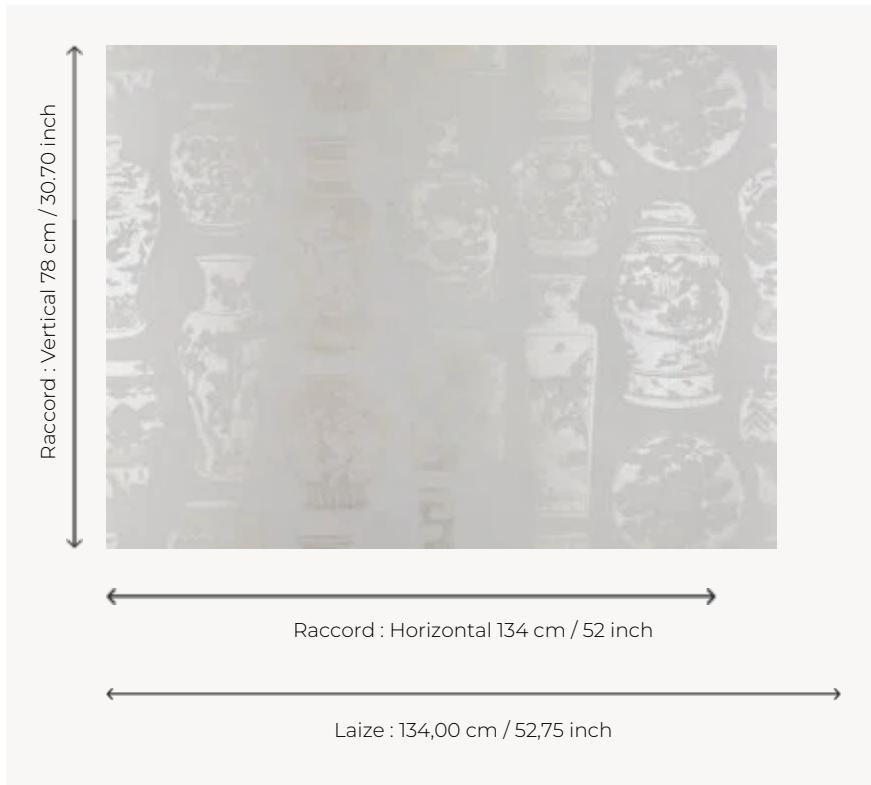

# FP080001 QINGHUA GRAND

FP080001 - Neige

Pierre Frey

<b>TYPE</b>	Wide width printed wallpapers
<b>SALES UNIT</b>	Available per meter/yard
<b>BACKING</b>	NON WOVEN
<b>COMPOSITION</b>	-
<b>WIDTH</b>	134 cm / 52,75 inch
<b>REPEAT</b>	H: 134 cm - 52,00 inch V: 78 cm - 30,70 inch Straight repeat
<b>WEIGHT</b>	165 gr / m <sup>2</sup>
<b>CARE</b>	
<b>TRIMMING</b>	Pretrimmed
<b>HANGING/REMOVING</b>	Paste the wall Strippable
<b>CERTIFICATIONS</b>	EUROCLASS C-s1,d0 ASTM E84 Class A
<b>INFORMATION</b>	Use the trim & join marks during installation. Double-cut installation.
<b>BOOK</b>	F9979PPFREY44

## 2 Colors

FP080001  
Neige

FP080002  
Bleu de chine