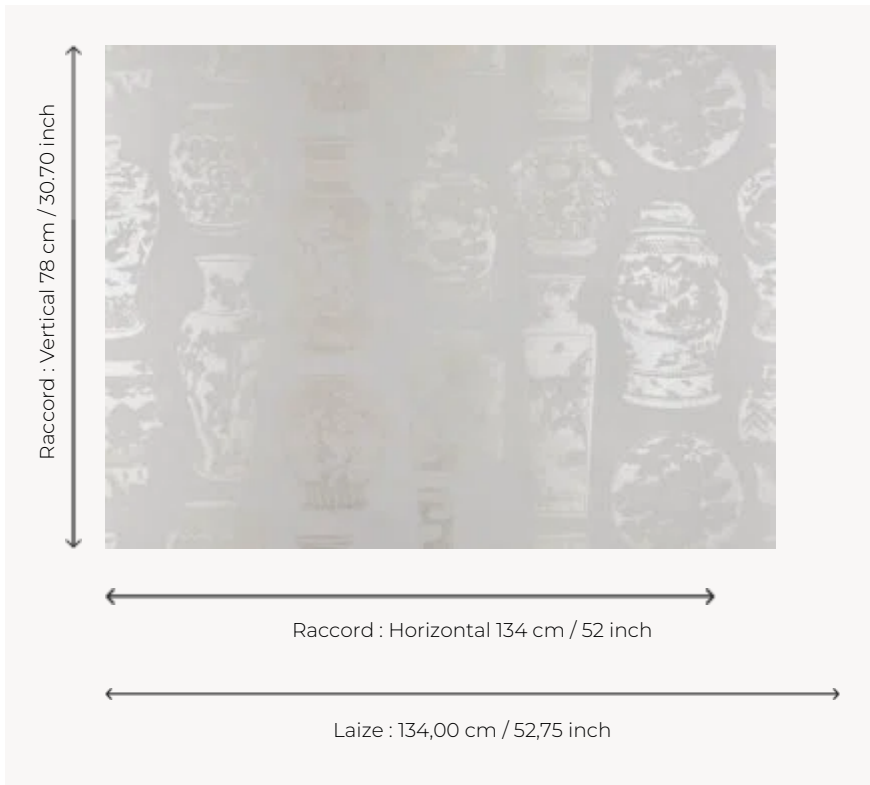

# FP080001 QINGHUA GRAND

FP080001 - Neige

Pierre Frey

<b>TYPE</b>	Wide width printed wallpapers
<b>SALES UNIT</b>	Available per meter/yard
<b>BACKING</b>	NON WOVEN
<b>COMPOSITION</b>	-
<b>WIDTH</b>	134 cm / 52,75 inch
<b>REPEAT</b>	H: 134 cm - 52,00 inch V: 78 cm - 30,70 inch Straight repeat
<b>WEIGHT</b>	165 gr / m <sup>2</sup>
<b>CARE</b>	 
<b>TRIMMING</b>	Pretrimmed
<b>HANGING/REMOVING</b>	Paste the wall Strippable
<b>CERTIFICATIONS</b>	EUROCLASS C-s1,d0 ASTM E84 Class A
<b>INFORMATION</b>	Use the trim & join marks during installation. Double-cut installation.
<b>BOOK</b>	F9979PPFREY44

## 2 Colors

FP080001  
Neige

FP080002  
Bleu de chine