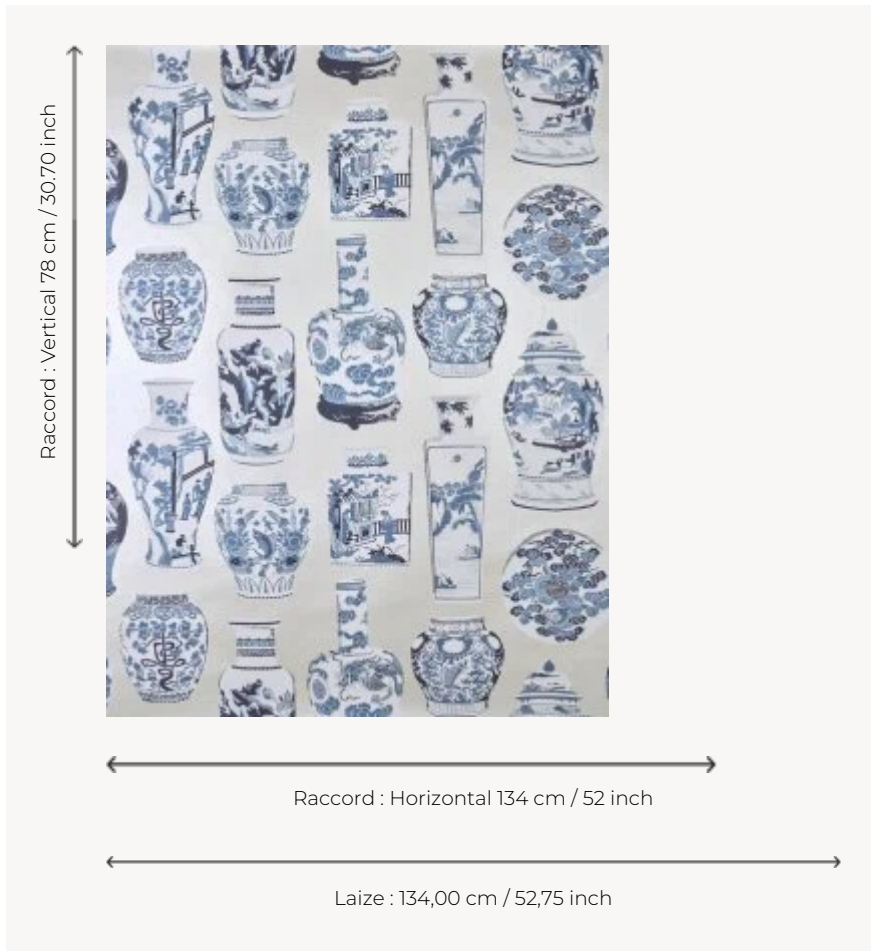

## FP080002 QINGHUA GRAND

FP080002 - Bleu de chine

Pierre Frey

<b>TYPE</b>	Wide width printed wallpapers
<b>SALES UNIT</b>	Available per meter/yard
<b>BACKING</b>	NON WOVEN
<b>COMPOSITION</b>	-
<b>WIDTH</b>	134 cm / 52,75 inch
<b>REPEAT</b>	H: 134 cm - 52,00 inch V: 78 cm - 30,70 inch Straight repeat
<b>WEIGHT</b>	165 gr / m <sup>2</sup>
<b>CARE</b>	 
<b>TRIMMING</b>	Pretrimmed
<b>HANGING/REMOVING</b>	Paste the wall Strippable
<b>CERTIFICATIONS</b>	EUROCLASS C-s1,d0 ASTM E84 Class A
<b>INFORMATION</b>	Use the trim & join marks during installation. Double-cut installation.
<b>BOOK</b>	F9979PPFREY44

## 2 Colors

FP080001  
Neige

FP080002  
Bleu de chine