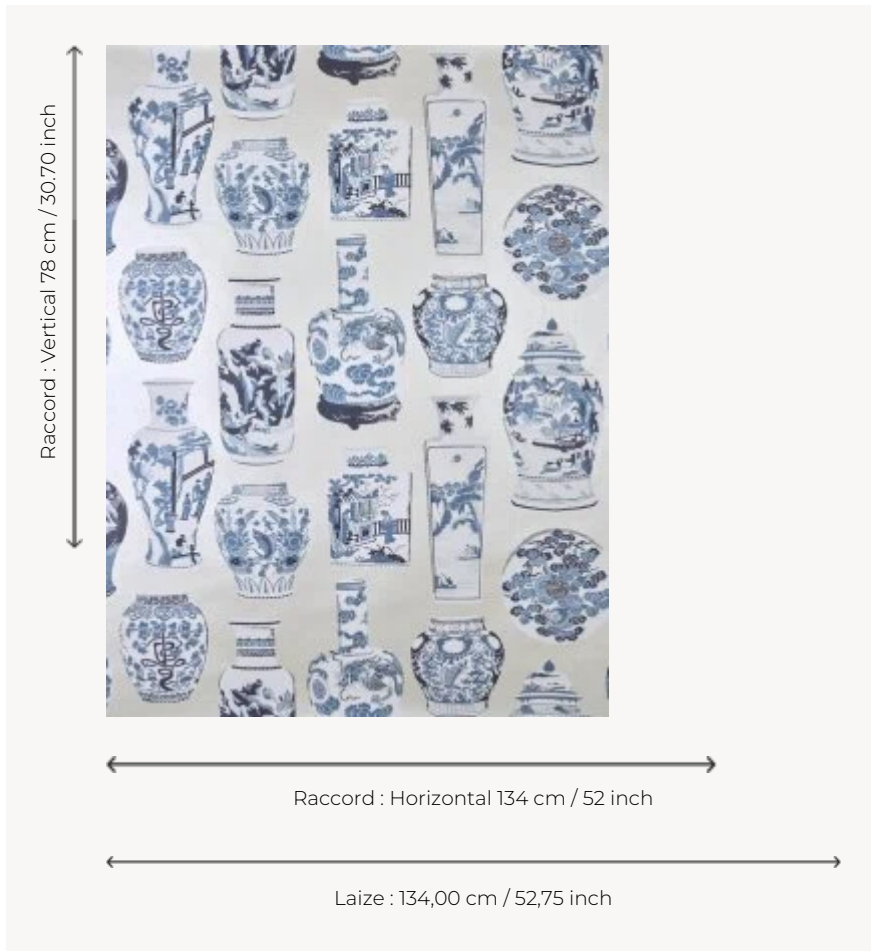

FP080002 QINGHUA GRAND

FP080002 - Bleu de chine

Pierre Frey

TYPE	Wide width printed wallpapers
SALES UNIT	Available per meter/yard
BACKING	NON WOVEN
COMPOSITION	-
WIDTH	134 cm / 52,75 inch
REPEAT	H: 134 cm - 52,00 inch V: 78 cm - 30,70 inch Straight repeat
WEIGHT	165 gr / m ²
CARE	
TRIMMING	Pretrimmed
HANGING/REMOVING	Paste the wall Strippable
CERTIFICATIONS	EUROCLASS C-s1,d0 ASTM E84 Class A
INFORMATION	Use the trim & join marks during installation. Double-cut installation.
BOOK	F9979PPFREY44