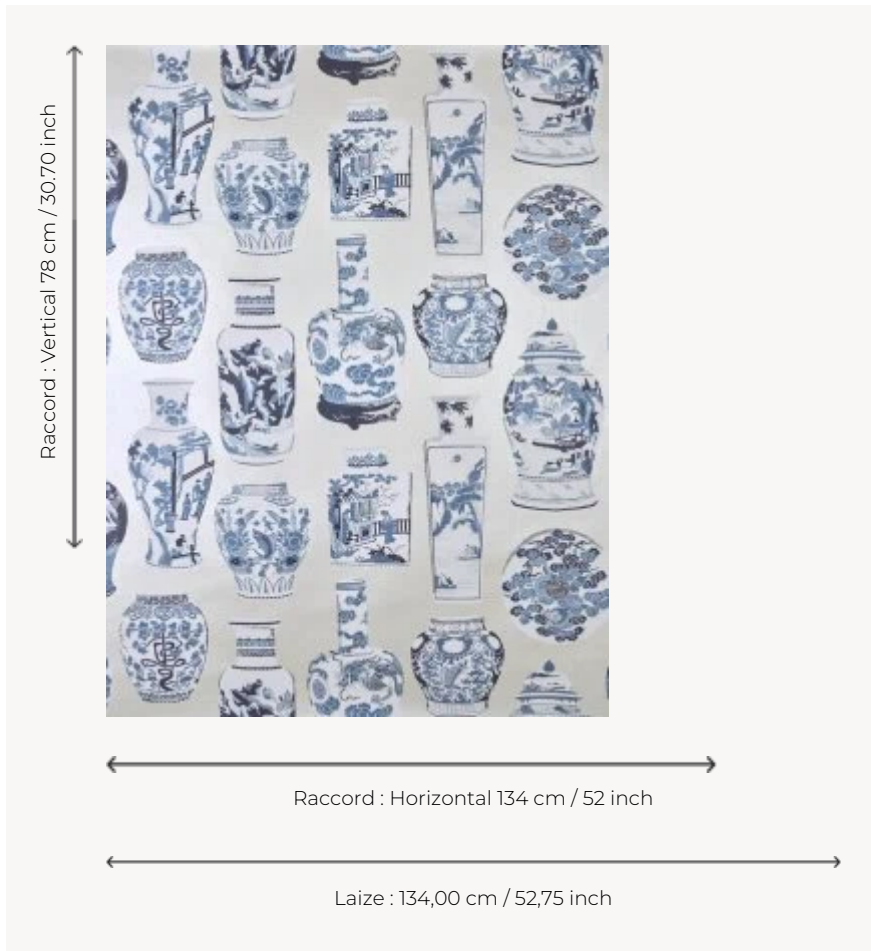

FP080002 QINGHUA GRAND

FP080002 - Bleu de chine

Pierre Frey

TYPE	Wide width printed wallpapers
SALES UNIT	Available per meter/yard
BACKING	NON WOVEN
COMPOSITION	-
WIDTH	134 cm / 52,75 inch
REPEAT	H: 134 cm - 52,00 inch V: 78 cm - 30,70 inch Straight repeat
WEIGHT	165 gr / m ²
CARE	
TRIMMING	Pretrimmed
HANGING/REMOVING	Paste the wall Strippable
CERTIFICATIONS	EUROCLASS C-s1,d0 ASTM E84 Class A
INFORMATION	Use the trim & join marks during installation. Double-cut installation.
BOOK	F9979PPFREY44