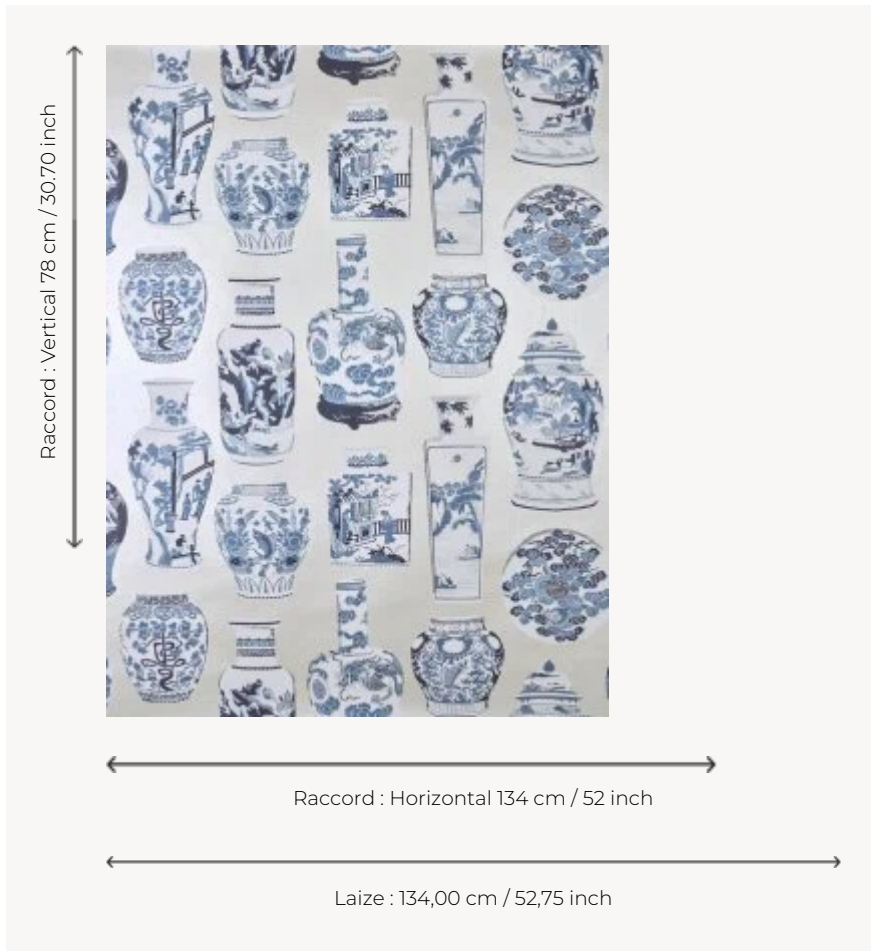

## FP080002 QINGHUA GRAND

FP080002 - Bleu de chine

Pierre Frey

<b>TYPE</b>	Wide width printed wallpapers
<b>SALES UNIT</b>	Available per meter/yard
<b>BACKING</b>	NON WOVEN
<b>COMPOSITION</b>	-
<b>WIDTH</b>	134 cm / 52,75 inch
<b>REPEAT</b>	H: 134 cm - 52,00 inch V: 78 cm - 30,70 inch Straight repeat
<b>WEIGHT</b>	165 gr / m <sup>2</sup>
<b>CARE</b>	
<b>TRIMMING</b>	Pretrimmed
<b>HANGING/REMOVING</b>	Paste the wall Strippable
<b>CERTIFICATIONS</b>	EUROCLASS C-s1,d0 ASTM E84 Class A
<b>INFORMATION</b>	Use the trim & join marks during installation. Double-cut installation.
<b>BOOK</b>	F9979PPFREY44

## 2 Colors

FP080001  
Neige

FP080002  
Bleu de chine