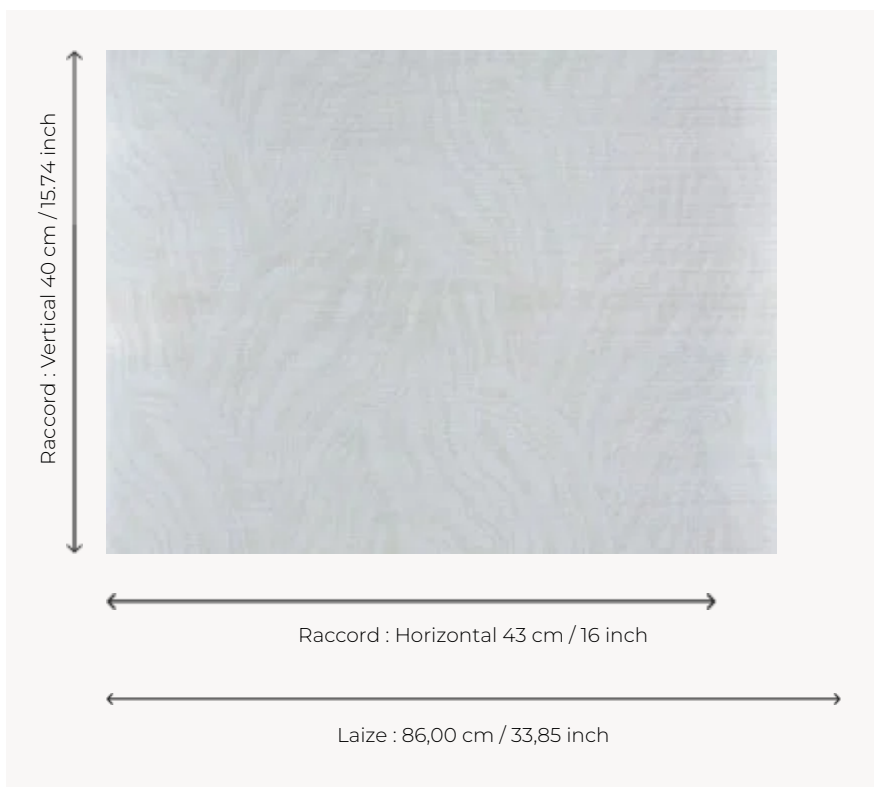

FP081002 AELYS METAL

FP081002 - Argent

Pierre Frey

TYPE	Paperbacked fabrics - Printed wallpapers
SALES UNIT	Available per meter/yard
BACKING	NON WOVEN
COMPOSITION	65 % Silk - 35 % metallised yarn Lurex
WIDTH	86 cm / 33,85 inch
REPEAT	H: 43 cm - 16,00 inch V: 40 cm - 15,74 inch Straight repeat
WEIGHT	230 gr / m ²
CARE	
TRIMMING	Trimmed
HANGING/REMOVING	Paste the wall Dry strippable
CERTIFICATIONS	EUROCLASS C-s1,d0 ASTM E84 Class A
INFORMATION	Panel effect Inherent irregularities from the natural fiber
BOOK	F9979PPFREY43