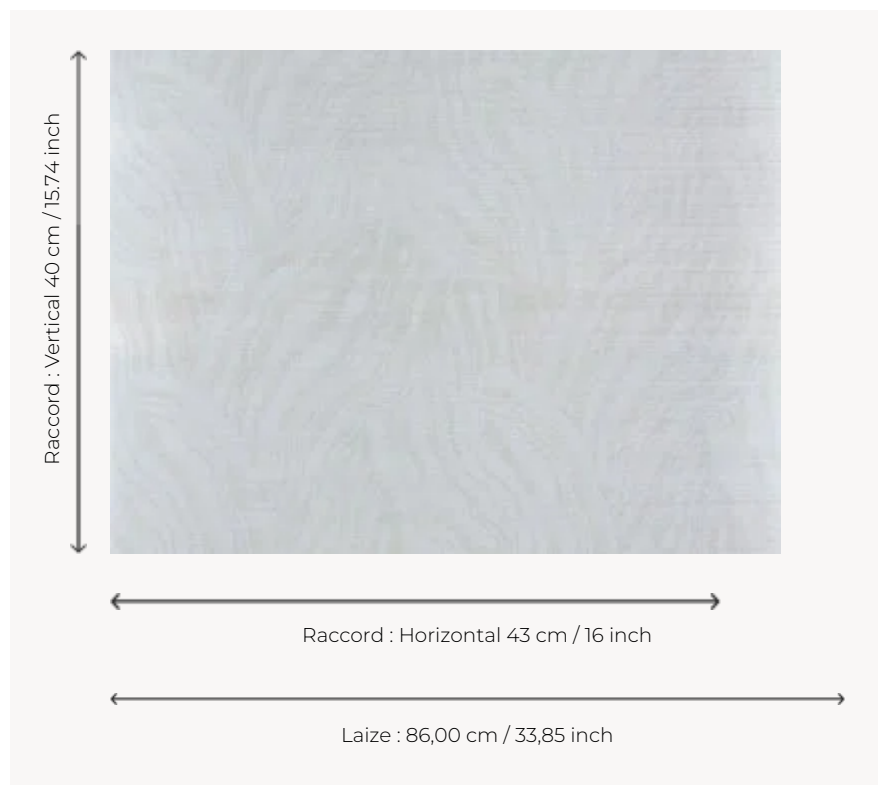

FP081002 AELYS METAL

FP081002 - Argent

Pierre Frey

TYPE	Paperbacked fabrics - Printed wallpapers
SALES UNIT	Available per meter/yard
BACKING	NON WOVEN
COMPOSITION	65 % Silk - 35 % metallised yarn Lurex
WIDTH	86 cm / 33,85 inch
REPEAT	H: 43 cm - 16,00 inch V: 40 cm - 15,74 inch Straight repeat
WEIGHT	230 gr / m ²
CARE	
TRIMMING	Trimmed
HANGING/REMOVING	Paste the wall Dry strippable
CERTIFICATIONS	EUROCLASS C-s1,d0 ASTM E84 Class A
INFORMATION	Panel effect Inherent irregularities from the natural fiber
BOOK	F9979PPFREY43