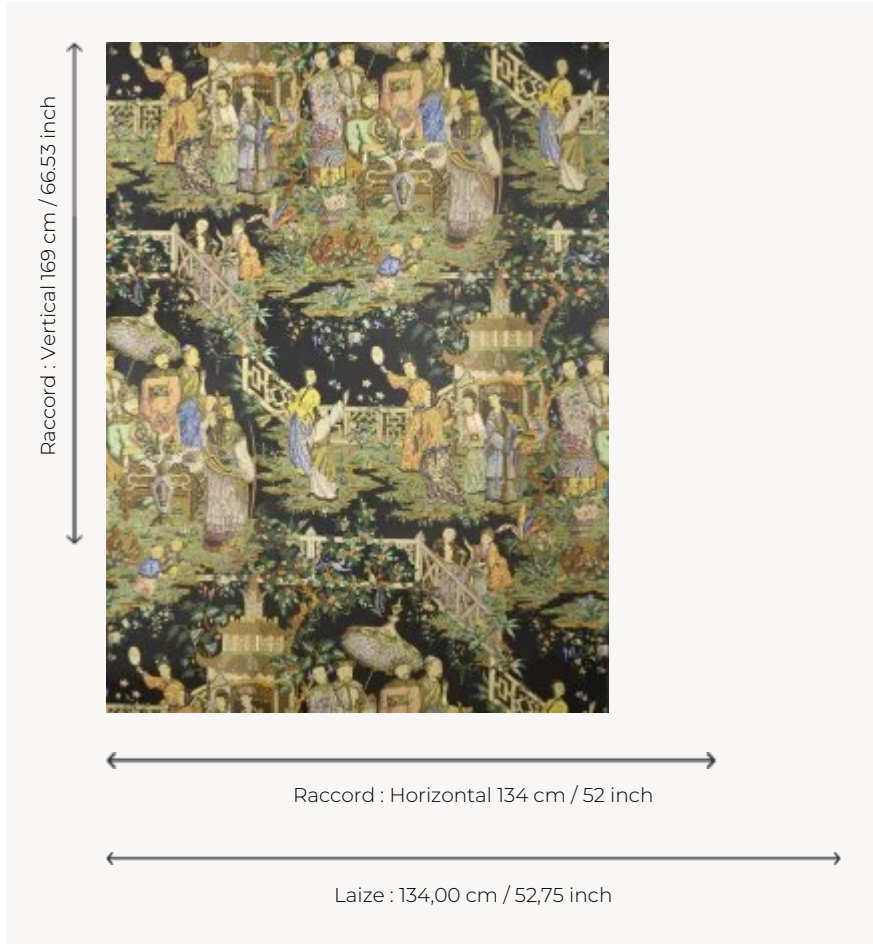

FP082001 AU PALAIS GRAND

Magnificent drawing from an antique screen covered with a woodblock printed wallpaper and kept in the Maison's archives, showing Chinese scenes, moments of play and good times. Printed on high-quality non-woven, the wallpaper perfectly reproduces the colors of the original.

FP082001 - Original

Pierre Frey

TYPE	Wide width printed wallpapers
SALES UNIT	Available per meter/yard
BACKING	NON WOVEN
COMPOSITION	-
WIDTH	134 cm / 52,75 inch
REPEAT	H: 134 cm - 52,00 inch V: 169 cm - 66,53 inch Straight repeat
WEIGHT	185 gr / m ²
CARE	
TRIMMING	Pretrimmed
HANGING/REMOVING	Paste the wall Strippable
CERTIFICATIONS	EUROCLASS B-s1,d0 ASTM E84 Class A
INFORMATION	Use the trim & join marks during installation. Double-cut installation.
BOOK	F9979PPFREY44

1 Colors

FP082001
Original