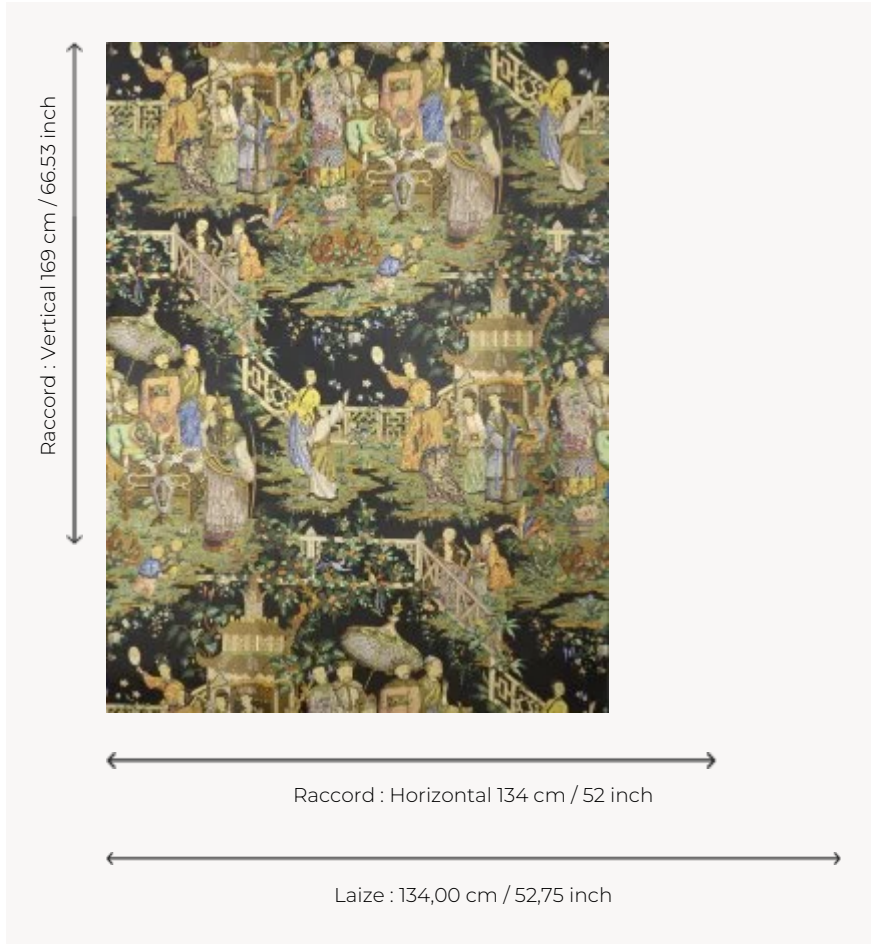

FP082001 AU PALAIS GRAND

Magnificent drawing from an antique screen covered with a woodblock printed wallpaper and kept in the Maison's archives, showing Chinese scenes, moments of play and good times. Printed on high-quality non-woven, the wallpaper perfectly reproduces the colors of the original.

FP082001 - Original

Pierre Frey

TYPE	Wide width printed wallpapers
SALES UNIT	Available per meter/yard
BACKING	NON WOVEN
COMPOSITION	-
WIDTH	134 cm / 52,75 inch
REPEAT	H: 134 cm - 52,00 inch V: 169 cm - 66,53 inch Straight repeat
WEIGHT	185 gr / m ²
CARE	
TRIMMING	Pretrimmed
HANGING/REMOVING	Paste the wall Strippable
CERTIFICATIONS	EUROCLASS B-s1,d0 ASTM E84 Class A
INFORMATION	Use the trim & join marks during installation. Double-cut installation.
BOOK	F9979PPFREY44