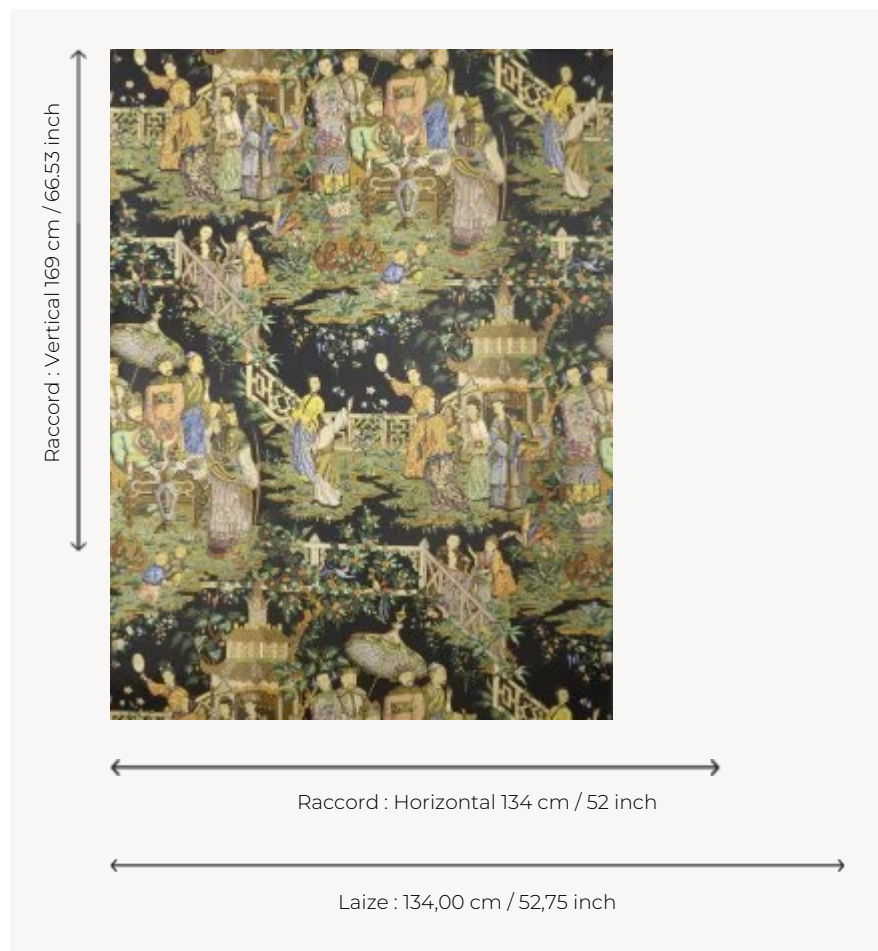

FP082001 AU PALAIS GRAND

Magnificent drawing from an antique screen covered with a woodblock printed wallpaper and kept in the Maison's archives, showing Chinese scenes, moments of play and good times. Printed on high-quality non-woven, the wallpaper perfectly reproduces the colors of the original.

FP082001 - Original

Pierre Frey

TYPE	Wide width printed wallpapers
SALES UNIT	Available per meter/yard
BACKING	NON WOVEN
COMPOSITION	-
WIDTH	134 cm / 52,75 inch
REPEAT	H: 134 cm - 52,00 inch V: 169 cm - 66,53 inch Straight repeat
WEIGHT	185 gr / m ²
CARE	
TRIMMING	Pretrimmed
HANGING/REMOVING	Paste the wall Strippable
CERTIFICATIONS	EUROCLASS B-s1,d0 ASTM E84 Class A
INFORMATION	Use the trim & join marks during installation. Double-cut installation.
BOOK	F9979PPFREY44

1 Colors

FP082001
Original