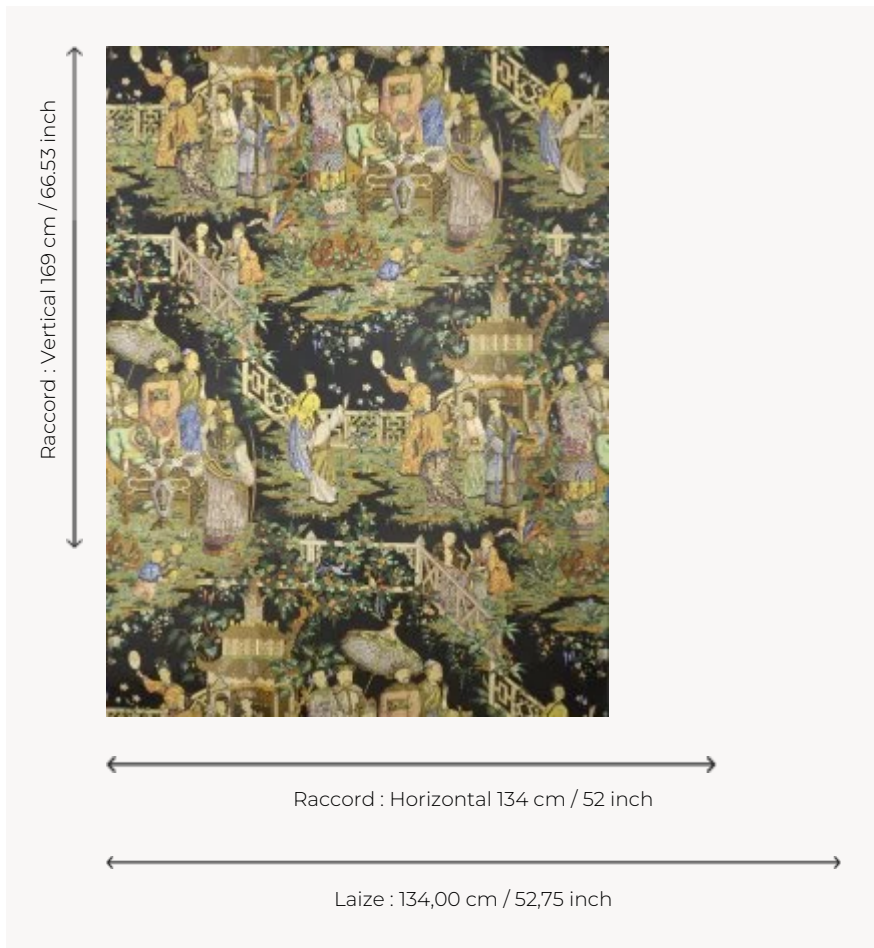

FP082001 AU PALAIS GRAND

Magnificent drawing from an antique screen covered with a woodblock printed wallpaper and kept in the Maison's archives, showing Chinese scenes, moments of play and good times. Printed on high-quality non-woven, the wallpaper perfectly reproduces the colors of the original.

FP082001 - Original

Pierre Frey

TYPE	Wide width printed wallpapers
SALES UNIT	Available per meter/yard
BACKING	NON WOVEN
COMPOSITION	-
WIDTH	134 cm / 52,75 inch
REPEAT	H: 134 cm - 52,00 inch V: 169 cm - 66,53 inch Straight repeat
WEIGHT	185 gr / m ²
CARE	
TRIMMING	Pretrimmed
HANGING/REMOVING	Paste the wall Strippable
CERTIFICATIONS	EUROCLASS B-s1,d0 ASTM E84 Class A
INFORMATION	Use the trim & join marks during installation. Double-cut installation.
BOOK	F9979PPFREY44

1 Colors

FP082001
Original