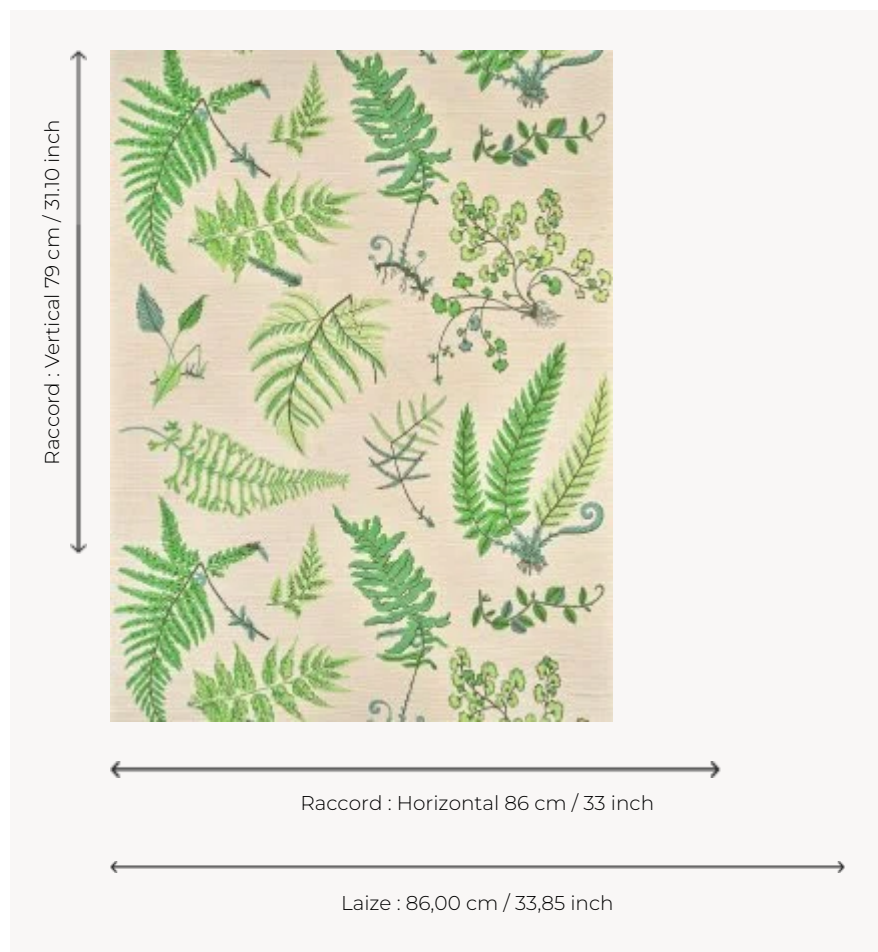

FP084002 BOTANIQUE

FP084002 - Printemps

Pierre Frey

TYPE	Straws and similar materials - Embroideries
SALES UNIT	Available per roll of 7,20 mts
BACKING	PAPER
COMPOSITION	52 % Sisa - 24 % Cotton - 16 % Viscose - 8 % Polyester
WIDTH	86 cm / 33,85 inch
REPEAT	H: 86 cm - 33,00 inch V: 79 cm - 31,10 inch Free match
WEIGHT	500 gr / m ²
CARE	
TRIMMING	Trimmed
HANGING/REMOVING	Paste the wall Dry strippable
NOTES	Raised pattern
INFORMATION	Panel effect Embroidered wallcovering. Irregular appearance due to handcrafting
BOOK	F9979PPFREY46

2 Colors

FP084001
Automne

FP084002
Printemps