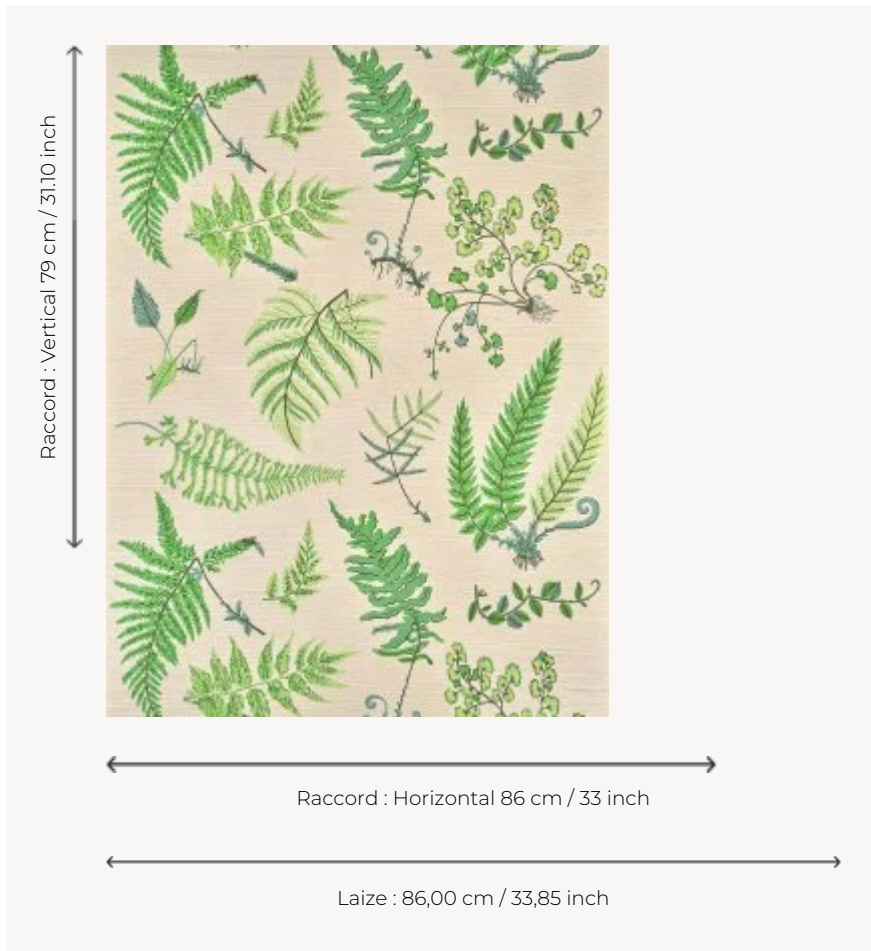

FP084002 BOTANIQUE

FP084002 - Printemps

Pierre Frey

TYPE	Straws and similar materials - Embroideries
SALES UNIT	Available per roll of 7,20 mts
BACKING	PAPER
COMPOSITION	52 % Sisa - 24 % Cotton - 16 % Viscose - 8 % Polyester
WIDTH	86 cm / 33,85 inch
REPEAT	H: 86 cm - 33,00 inch V: 79 cm - 31,10 inch Free match
WEIGHT	500 gr / m ²
CARE	
TRIMMING	Trimmed
HANGING/REMOVING	Paste the wall Dry strippable
NOTES	Raised pattern
INFORMATION	Panel effect Embroidered wallcovering. Irregular appearance due to handcrafting
BOOK	F9979PPFREY46

2 Colors

FP084001
Automne

FP084002
Printemps