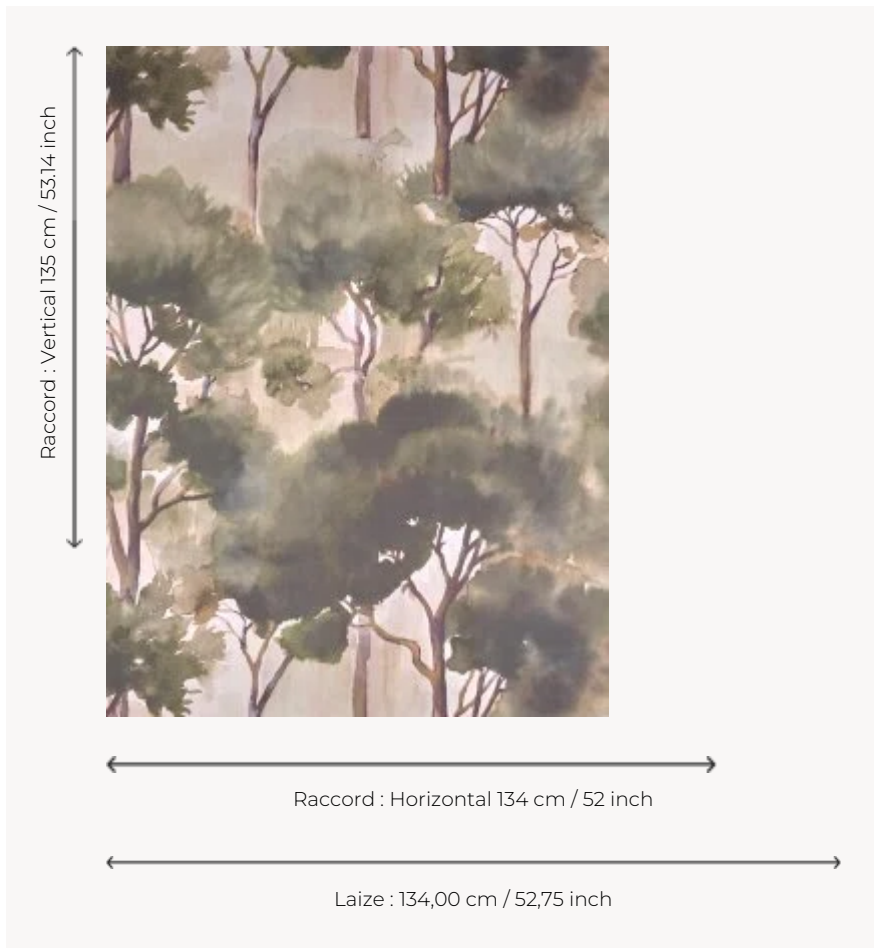

# FP086001 FERRET

Printed in wide width on non-woven backing, this large, contemporary watercolour drawing depicts a pine forest where the light illuminates a peaceful natural setting. Also available as fabric under reference F3885 FERRET.

## Pierre Frey

<b>TYPE</b>	Wide width printed wallpapers
<b>SALES UNIT</b>	Available per meter/yard
<b>BACKING</b>	NON WOVEN
<b>COMPOSITION</b>	-
<b>WIDTH</b>	134 cm / 52,75 inch
<b>REPEAT</b>	H: 134 cm - 52,00 inch V: 135 cm - 53,14 inch Straight repeat
<b>WEIGHT</b>	135 gr / m <sup>2</sup>
<b>CARE</b>	
<b>TRIMMING</b>	Pretrimmed
<b>HANGING/REMOVING</b>	Paste the wall Strippable
<b>CERTIFICATIONS</b>	EUROCLASS C-s1,d0 ASTM E84 Class A
<b>INFORMATION</b>	Use the trim & join marks during installation. Double-cut installation.
<b>BOOK</b>	F9979PPFREY46

## 2 Colors

FP086001

Hiver

FP086002

Ete