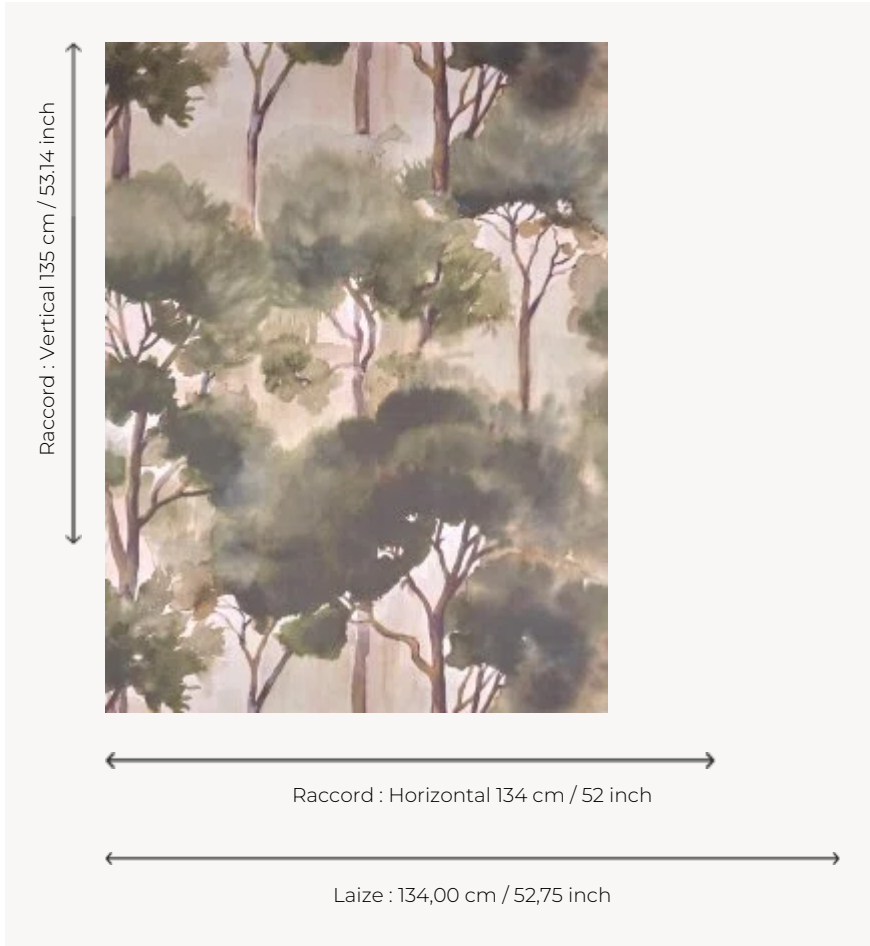

## FP086001 FERRET

Printed in wide width on non-woven backing, this large, contemporary watercolour drawing depicts a pine forest where the light illuminates a peaceful natural setting. Also available as fabric under reference F3885 FERRET.

### Pierre Frey

|                         |   |
|-------------------------|---|
| <b>TYPE</b>             | Wide width printed wallpapers   |
| <b>SALES UNIT</b>       | Available per meter/yard  |
| <b>BACKING</b>          | NON WOVEN   |
| <b>COMPOSITION</b>      | -   |
| <b>WIDTH</b>            | 134 cm / 52,75 inch   |
| <b>REPEAT</b>           | H: 134 cm - 52,00 inch<br>V: 135 cm - 53,14 inch<br>Straight repeat     |
| <b>WEIGHT</b>           | 135 gr / m <sup>2</sup>   |
| <b>CARE</b>             |   |
| <b>TRIMMING</b>         | Pretrimmed  |
| <b>HANGING/REMOVING</b> | Paste the wall<br>Strippable  |
| <b>CERTIFICATIONS</b>   | EUROCLASS C-s1,d0<br>ASTM E84 Class A                                   |
| <b>INFORMATION</b>      | Use the trim & join marks during installation. Double-cut installation. |
| <b>BOOK</b>             | F9979PPFREY46   |

## 2 Colors

FP086001  
Hiver

FP086002  
Ete