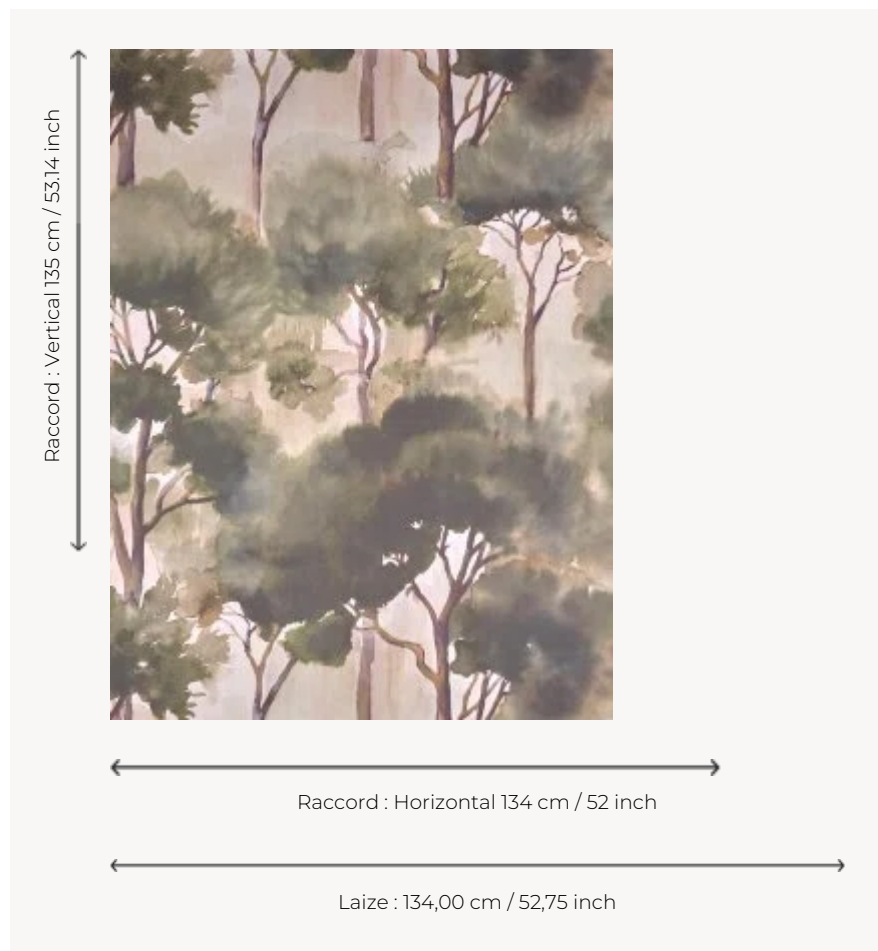

FP086001 FERRET

Printed in wide width on non-woven backing, this large, contemporary watercolour drawing depicts a pine forest where the light illuminates a peaceful natural setting. Also available as fabric under reference F3885 FERRET.

FP086001 - Hiver

Pierre Frey

TYPE	Wide width printed wallpapers
SALES UNIT	Available per meter/yard
BACKING	NON WOVEN
COMPOSITION	-
WIDTH	134 cm / 52,75 inch
REPEAT	H: 134 cm - 52,00 inch V: 135 cm - 53,14 inch Straight repeat
WEIGHT	135 gr / m ²
CARE	
TRIMMING	Pretrimmed
HANGING/REMOVING	Paste the wall Strippable
CERTIFICATIONS	EUROCLASS C-s1,d0 ASTM E84 Class A
INFORMATION	Use the trim & join marks during installation. Double-cut installation.
BOOK	F9979PPFREY46

2 Colors

FP086001
Hiver

FP086002
Ete