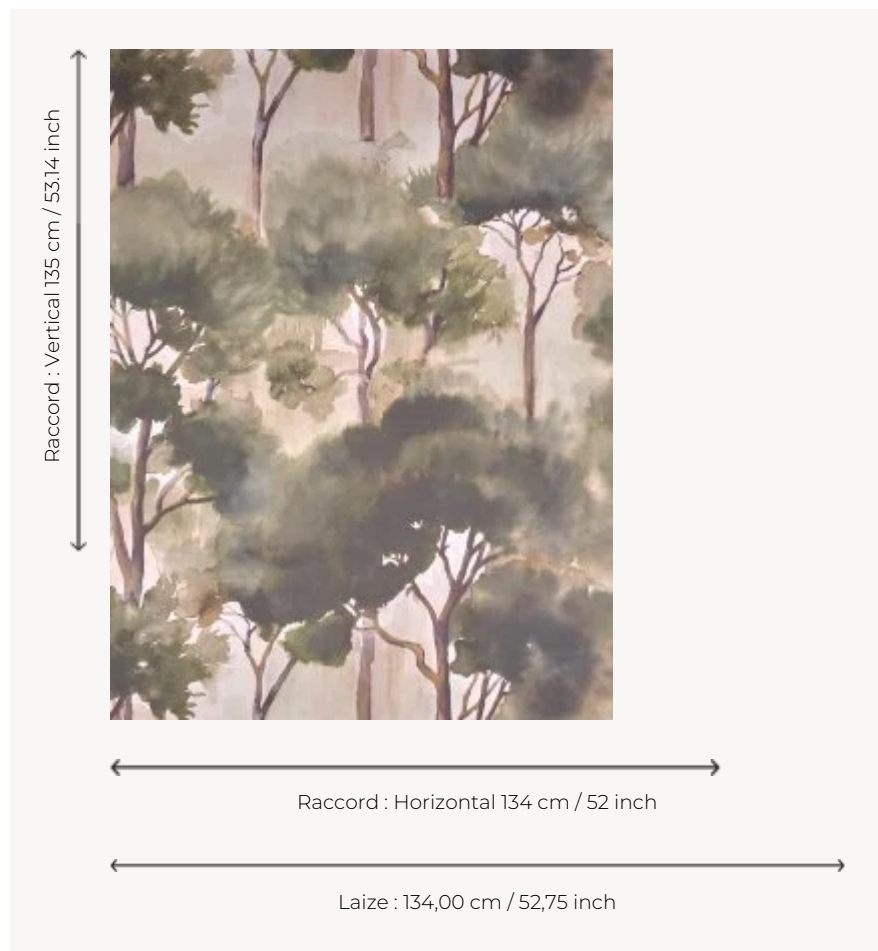

FP086001 FERRET

Printed in wide width on non-woven backing, this large, contemporary watercolour drawing depicts a pine forest where the light illuminates a peaceful natural setting. Also available as fabric under reference F3885 FERRET.

FP086001 - Hiver

Pierre Frey

TYPE	Wide width printed wallpapers
SALES UNIT	Available per meter/yard
BACKING	NON WOVEN
COMPOSITION	-
WIDTH	134 cm / 52,75 inch
REPEAT	H: 134 cm - 52,00 inch V: 135 cm - 53,14 inch Straight repeat
WEIGHT	135 gr / m ²
CARE	
TRIMMING	Pretrimmed
HANGING/REMOVING	Paste the wall Strippable
CERTIFICATIONS	EUROCLASS C-s1,d0 ASTM E84 Class A
INFORMATION	Use the trim & join marks during installation. Double-cut installation.
BOOK	F9979PPFREY46

2 Colors

FP086001

Hiver

FP086002

Ete